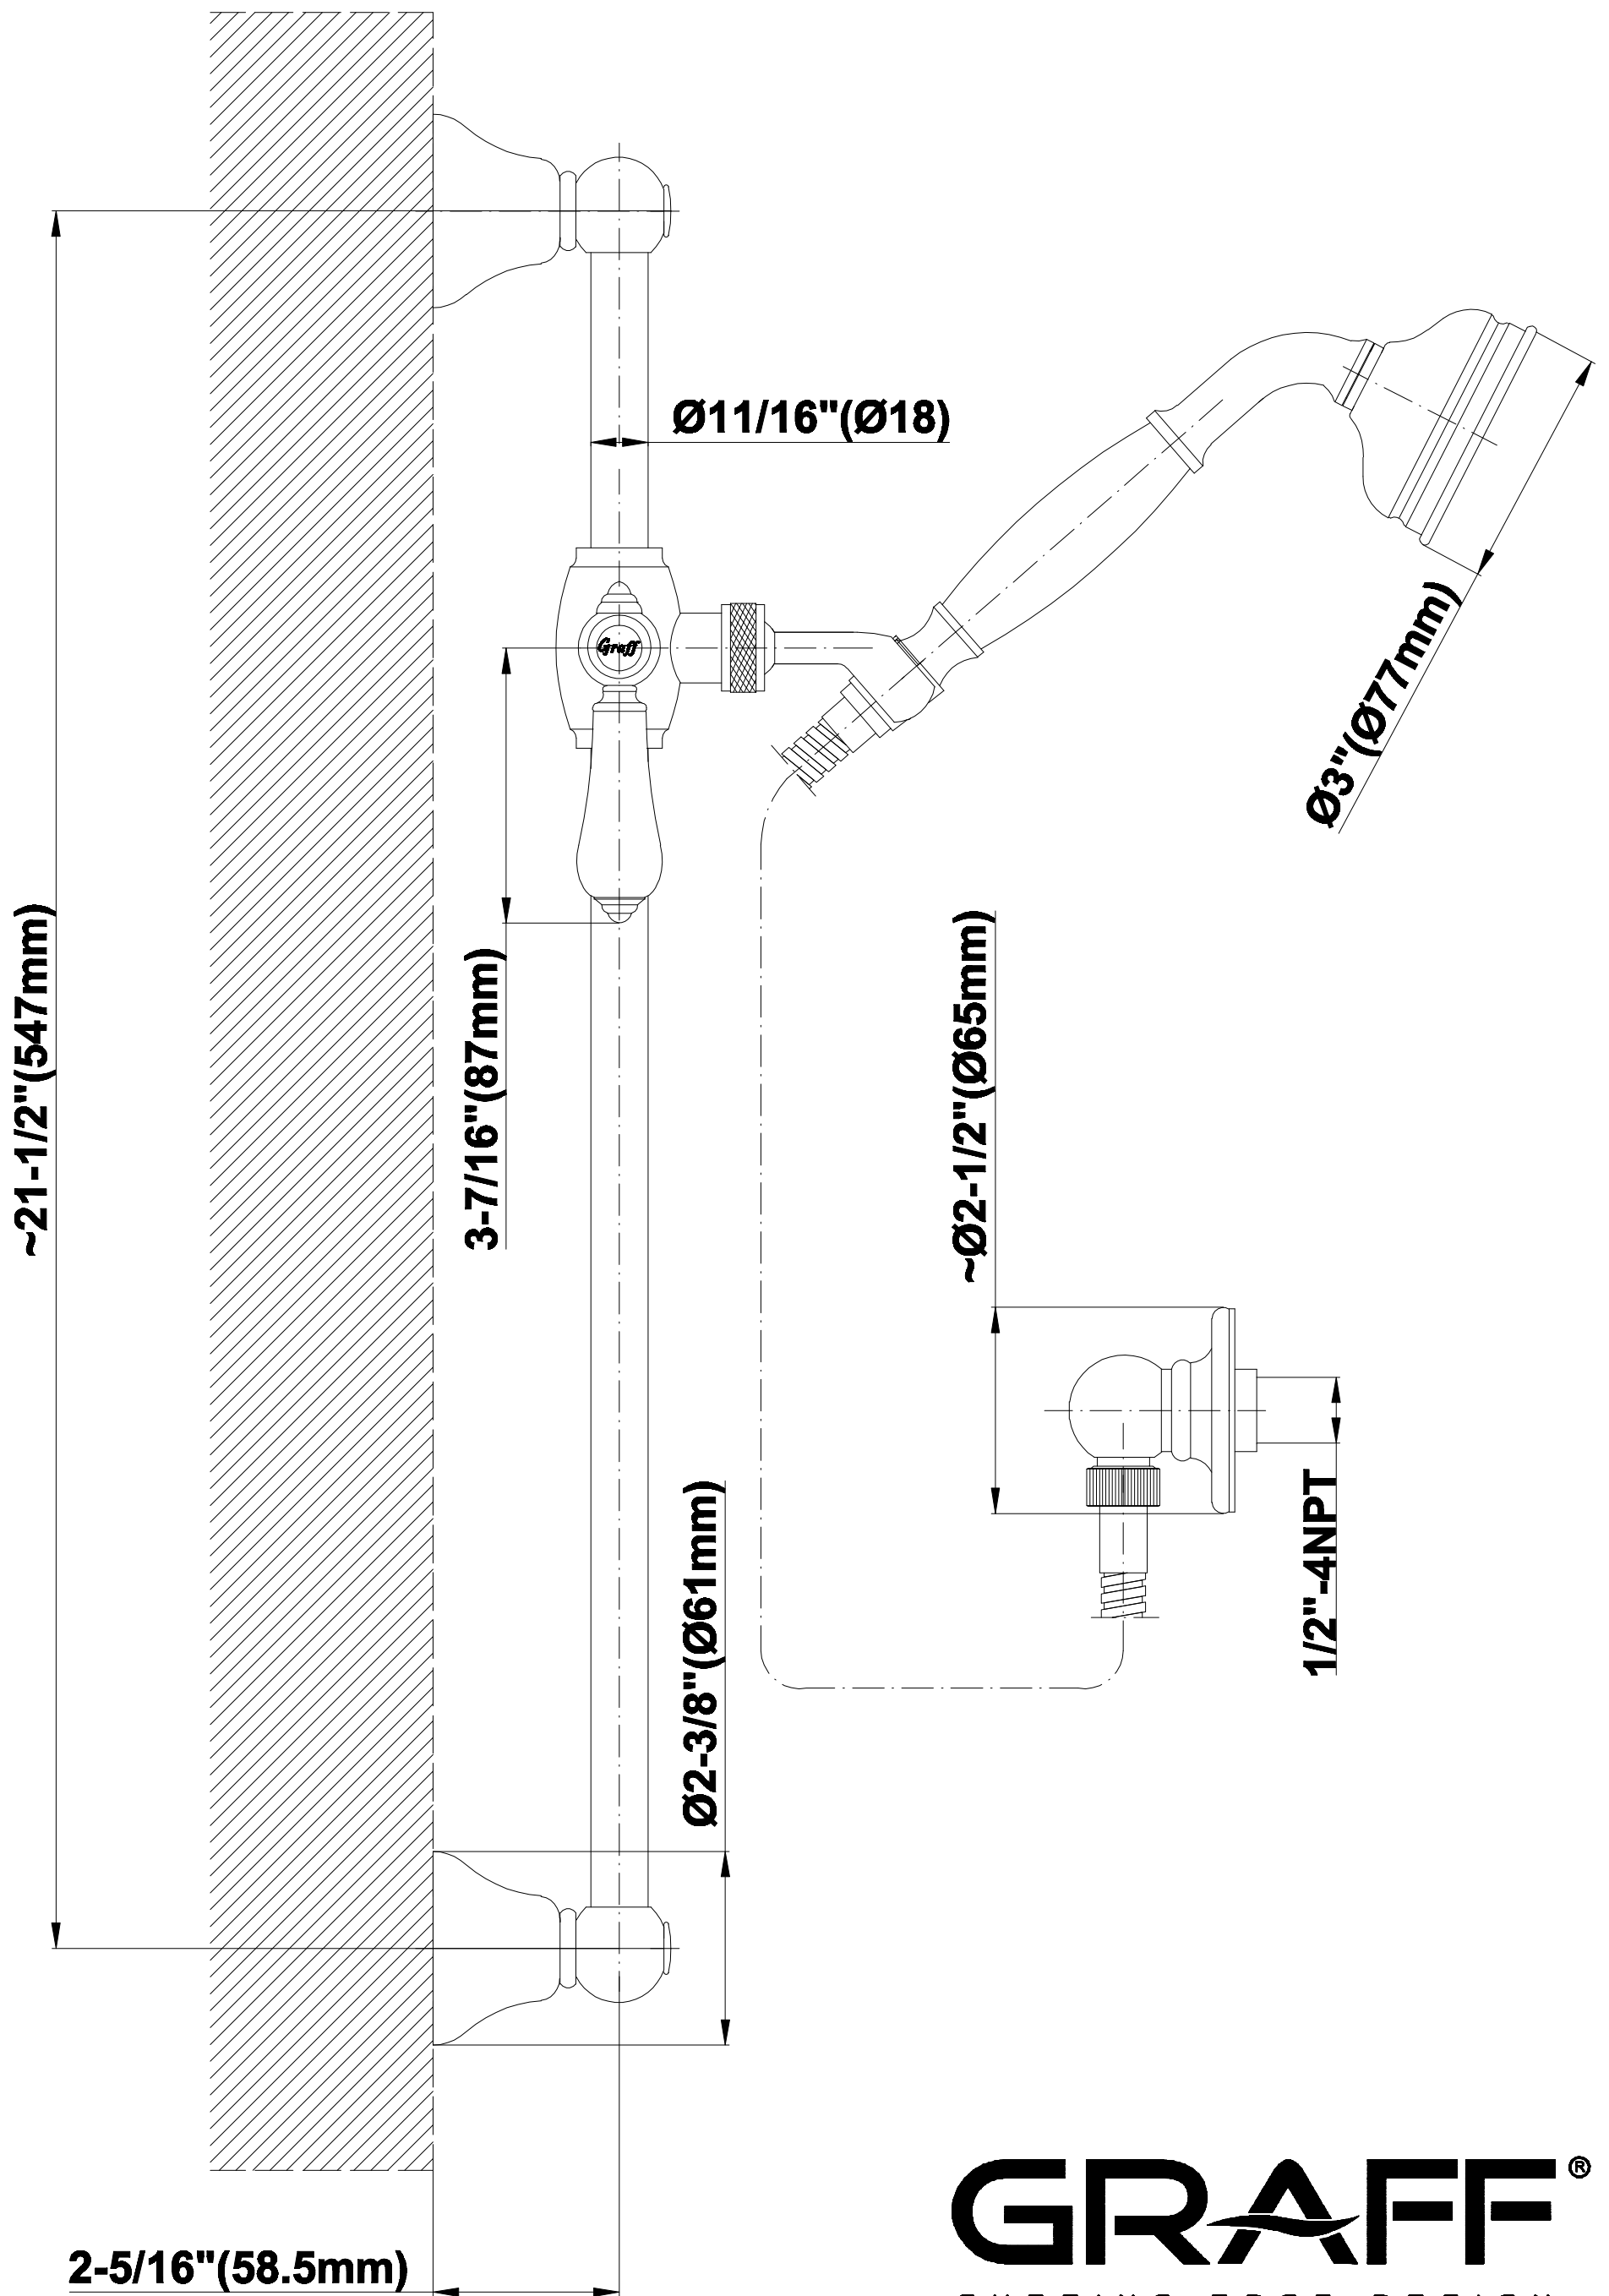

SHOWER  
Traditional Handshower w/Wall-  
Mounted Slide Bar  
**G-8630-LC1S**

---

**GRAFF®**

### **Information**

- Handshower with ceramic handle
- 22" wall-mounted slide bar and 59" shower hose
- Includes Traditional Handshower - G-8634
- Adjustable bracket fits all hoses with conical nut
- Includes 1/2" NPT male threaded wall supply elbow
- Handshower flow rate  $\leq 1.5$  max gpm
- CALGreen

# G-8630

SHOWER  
Traditional Wall-Mounted Slide  
Bar  
**G-8601-LC1S**

**GRAFF®**

**Information**

- 22" wall-mounted slide bar
- Adjustable bracket fits all hoses with conical nut
- ADA

**Finishes**

24K Gold

# G-8600

SHOWER  
Traditional Wall Supply Elbow  
**G-8603**

**GRAFF®**

**Information**

- 1/2" NPT female thread inlet

**Finishes**

24K Gold

24K Brushed  
Gold