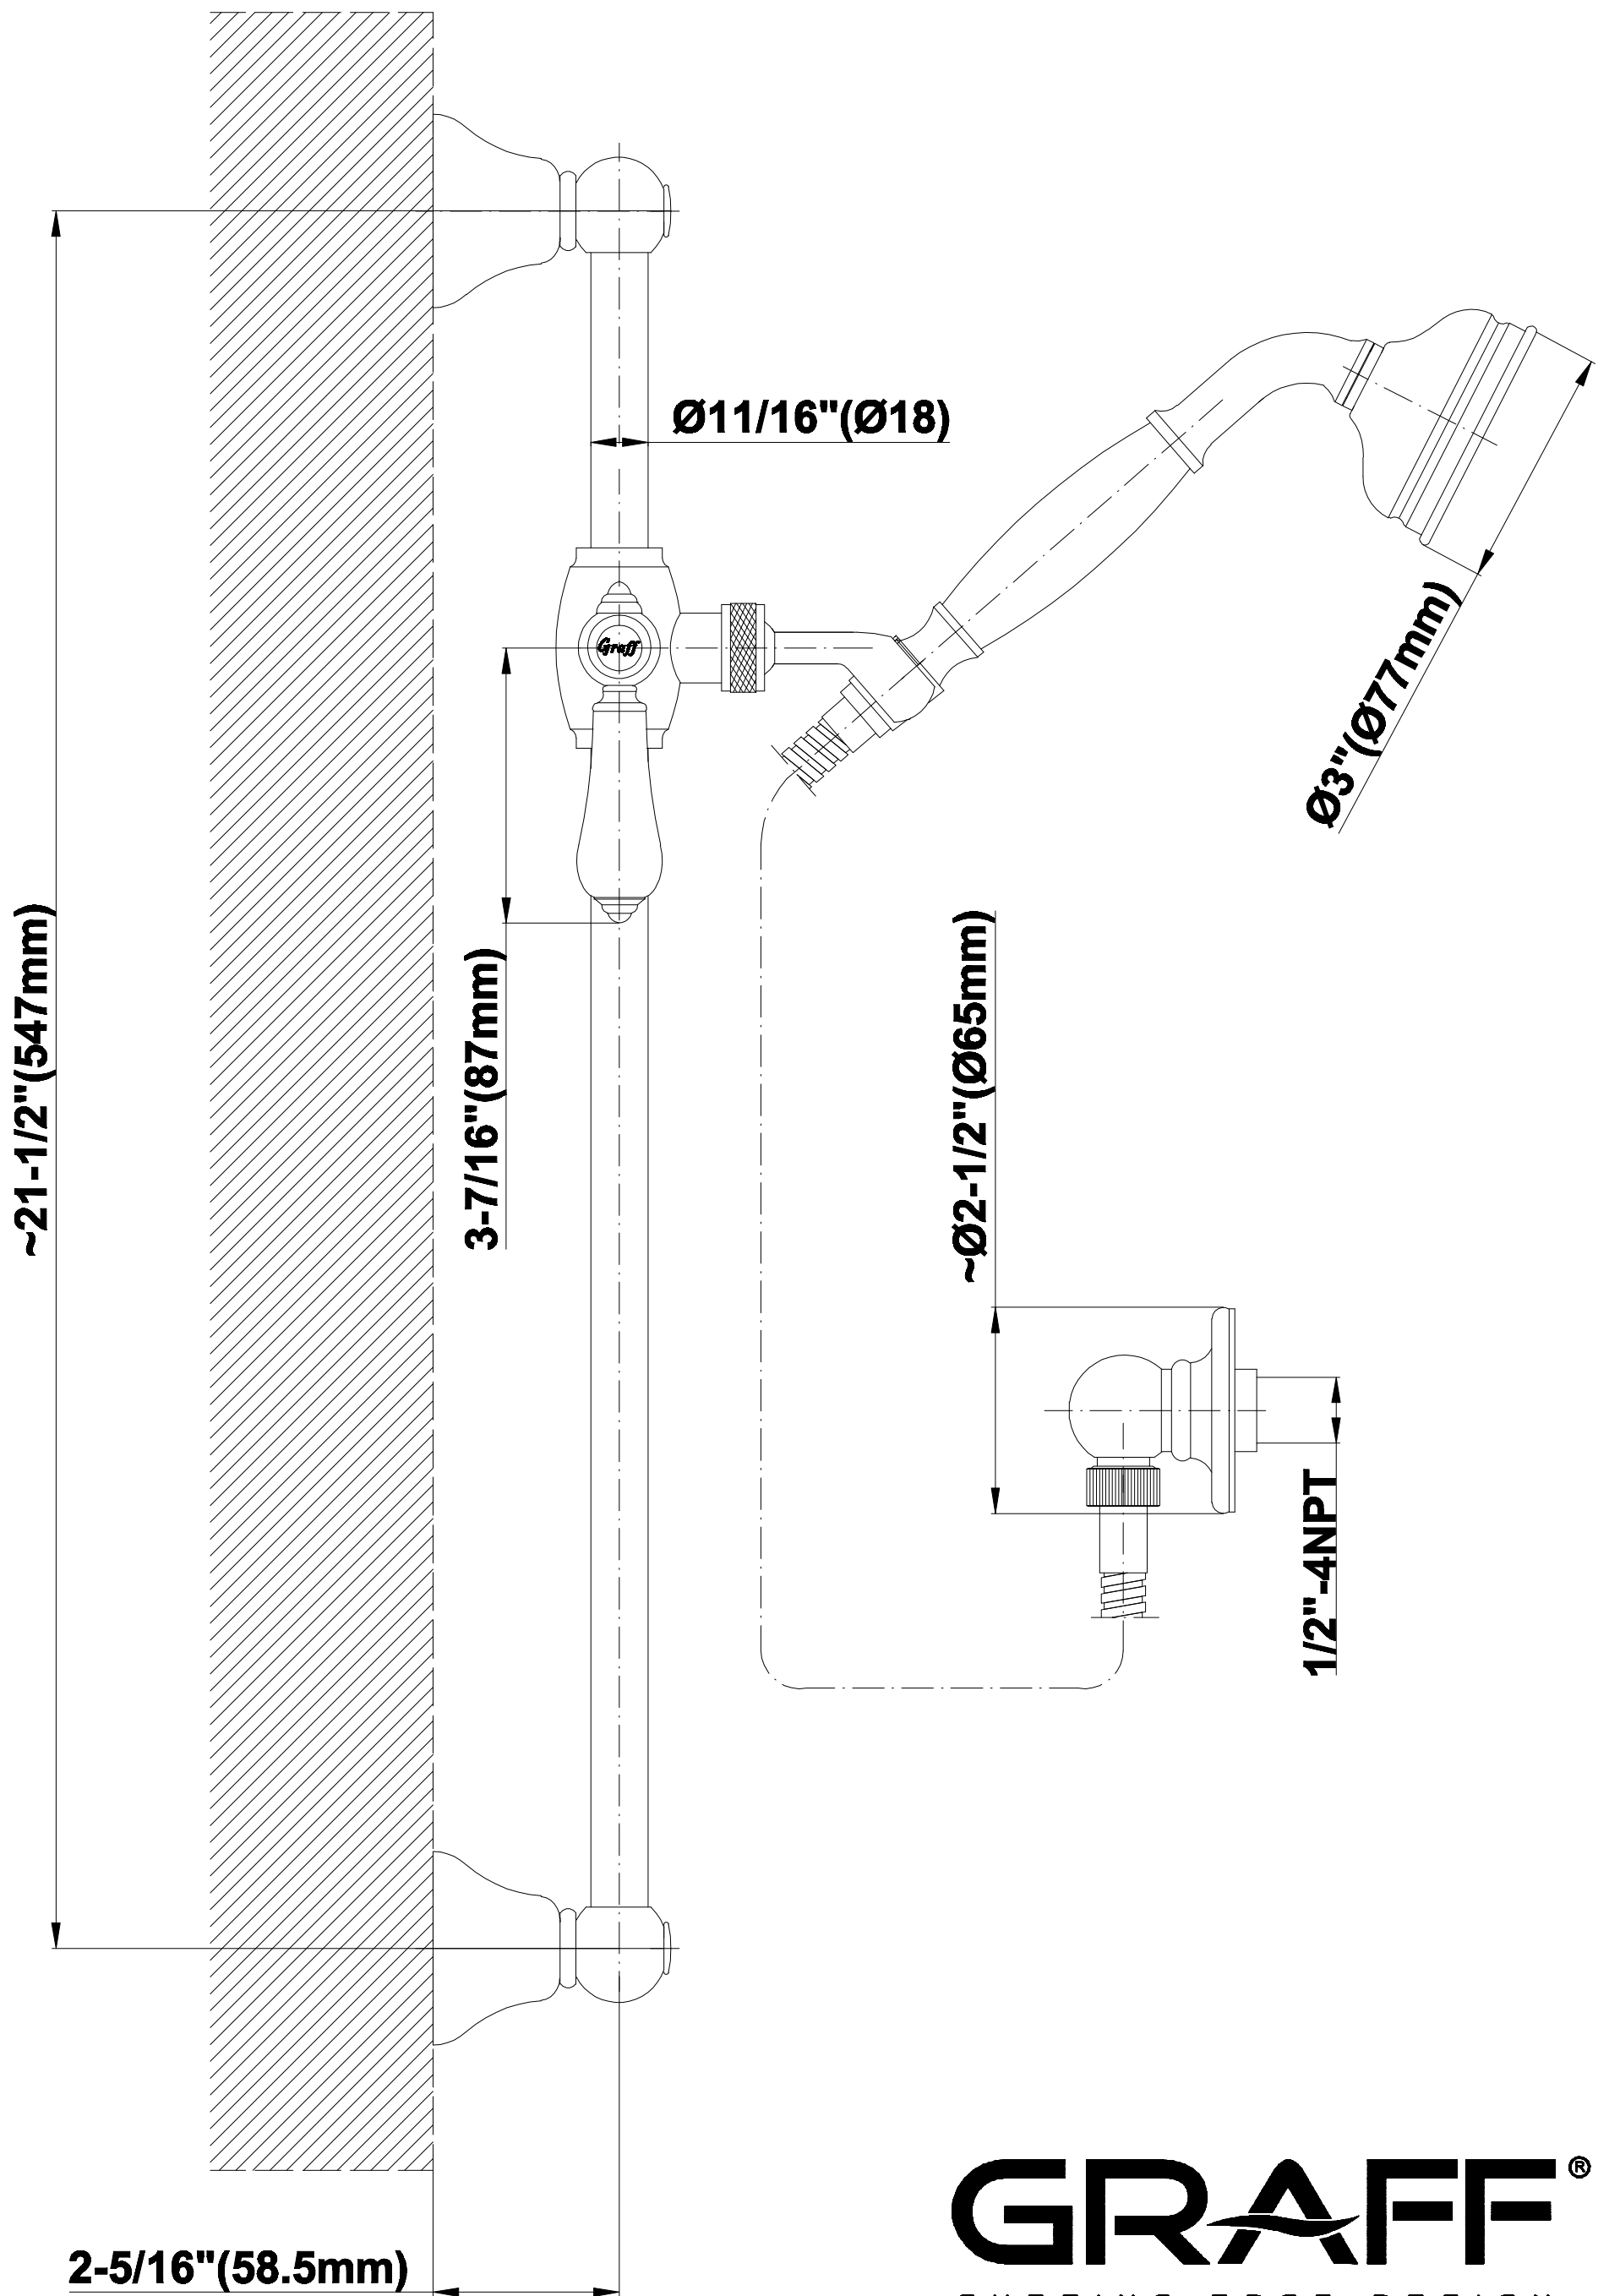

SHOWER  
Traditional Handshower w/Wall-  
Mounted Slide Bar  
**G-8630-LC1S**

---

**GRAFF®**

### **Information**

- Handshower with ceramic handle
- 22" wall-mounted slide bar and 59" shower hose
- Includes Traditional Handshower - G-8634
- Adjustable bracket fits all hoses with conical nut
- Includes 1/2" NPT male threaded wall supply elbow
- Handshower flow rate  $\leq 1.5$  max gpm
- CALGreen

# G-8630

SHOWER  
Traditional Wall-Mounted Slide  
Bar  
**G-8601-LC1S**

**GRAFF®**

**Information**

- 22" wall-mounted slide bar
- Adjustable bracket fits all hoses with conical nut
- ADA

**Finishes**

24K Gold

# G-8600

SHOWER  
Traditional Wall Supply Elbow  
**G-8603**

**GRAFF®**

**Information**

- 1/2" NPT female thread inlet

**Finishes**

24K Gold

24K Brushed  
Gold