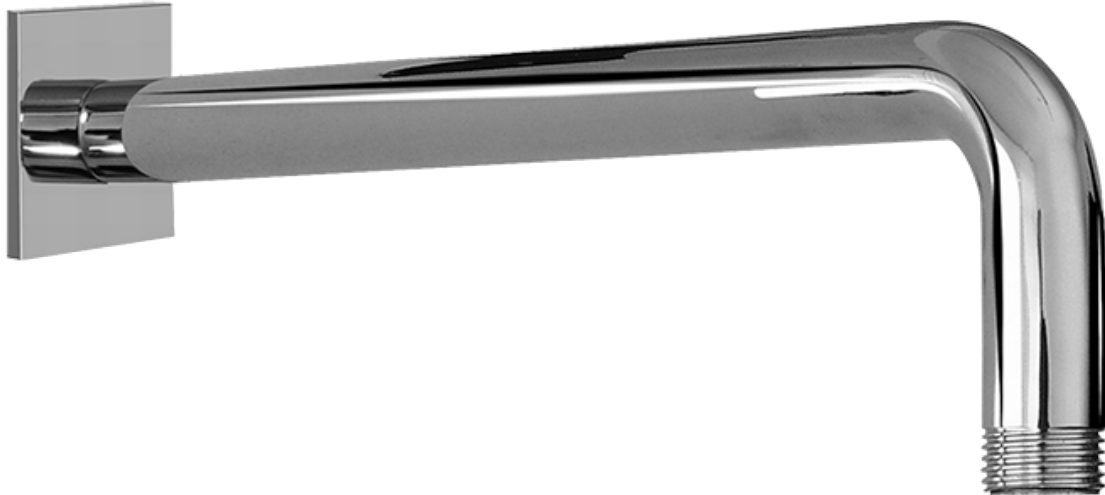

SHOWER
Contemporary 12" Shower Arm
G-8531

GRAFF®

Information

- Includes arm and square flange
- 1/2" NPT male thread inlet
- For use with all rain showerheads (especially G-8438)

Finishes

G-8531