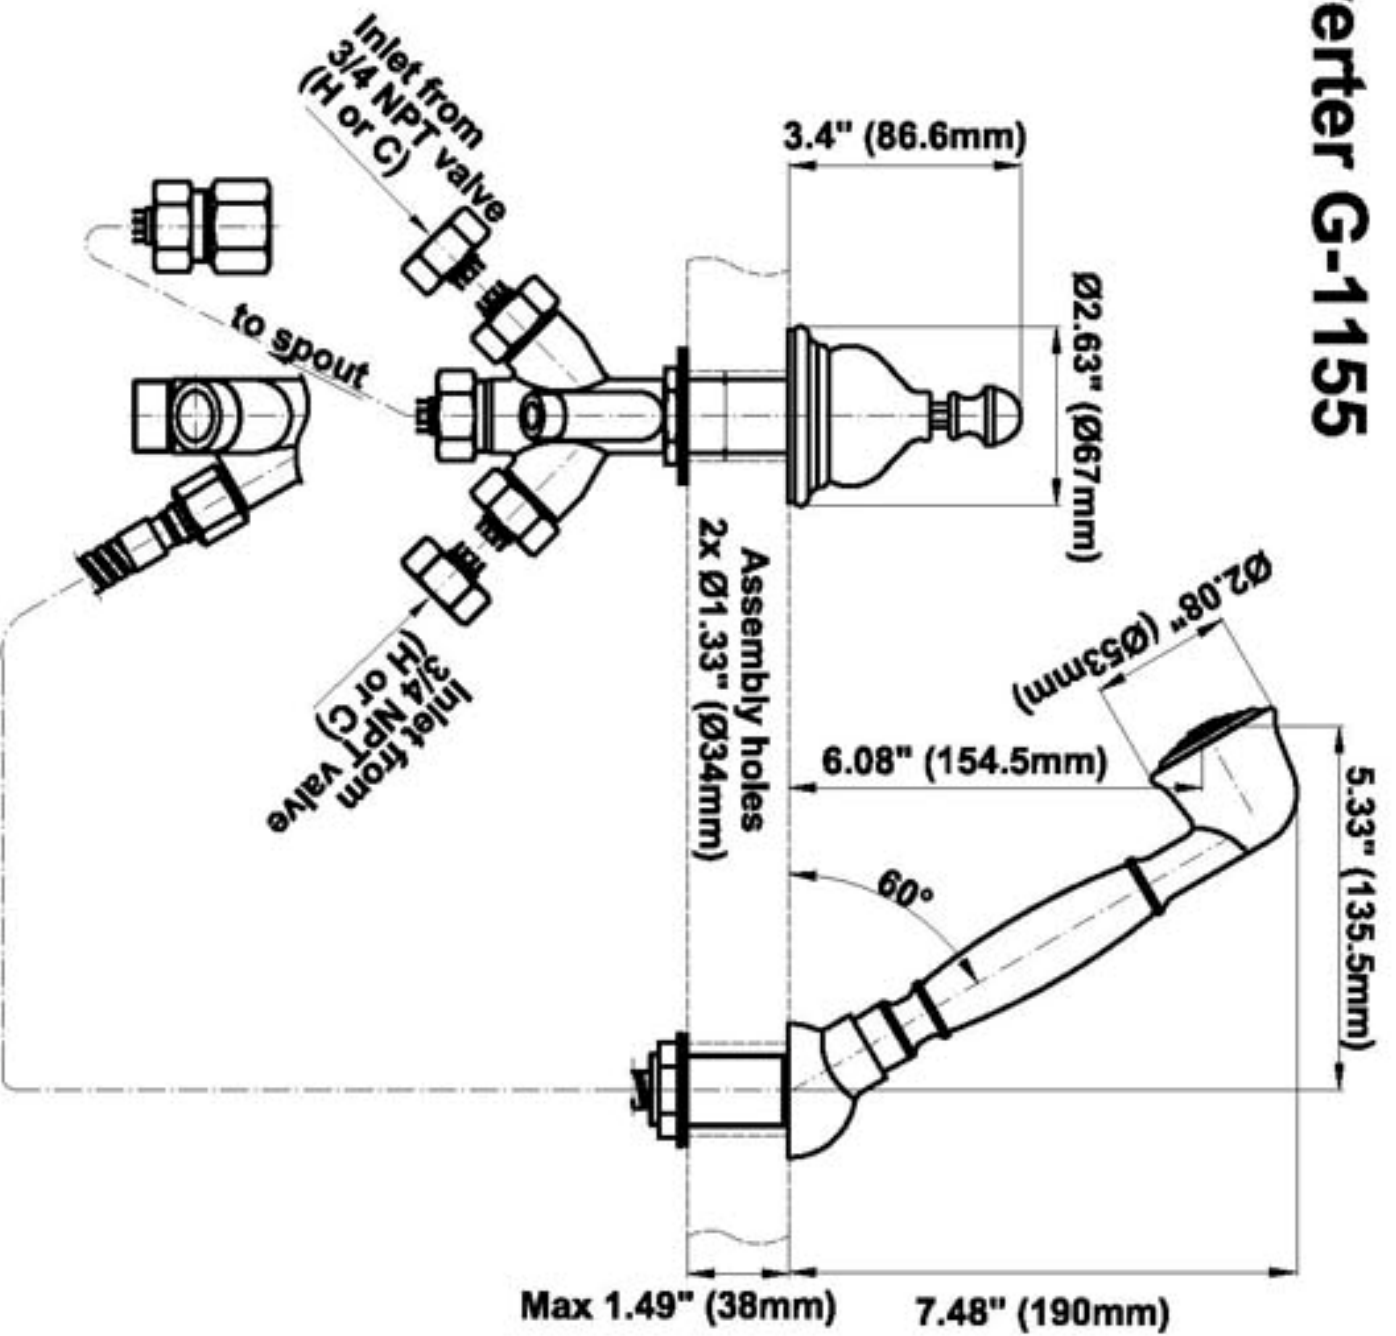

BATHROOM
Canterbury Deck-Mounted
Handshower & Diverter Set
G-1155

GRAFF®

Information

- 1 1/3" hole cutout (x2)
- Option for G-2550-*** Roman Tub Set
- Handshower hose included

Atlantis diverter G-1155

Information

Vintage
Brushed Brass

Rough diverter G-1055

BATHROOM
Canterbury Deck-Mounted
Handshower & Diverter Set
G-1155

GRAFF®

Information

- 1 1/3" hole cutout (x2)
- Option for G-2550-*** Roman Tub Set
- Handshower hose included

Atlantis diverter G-1155