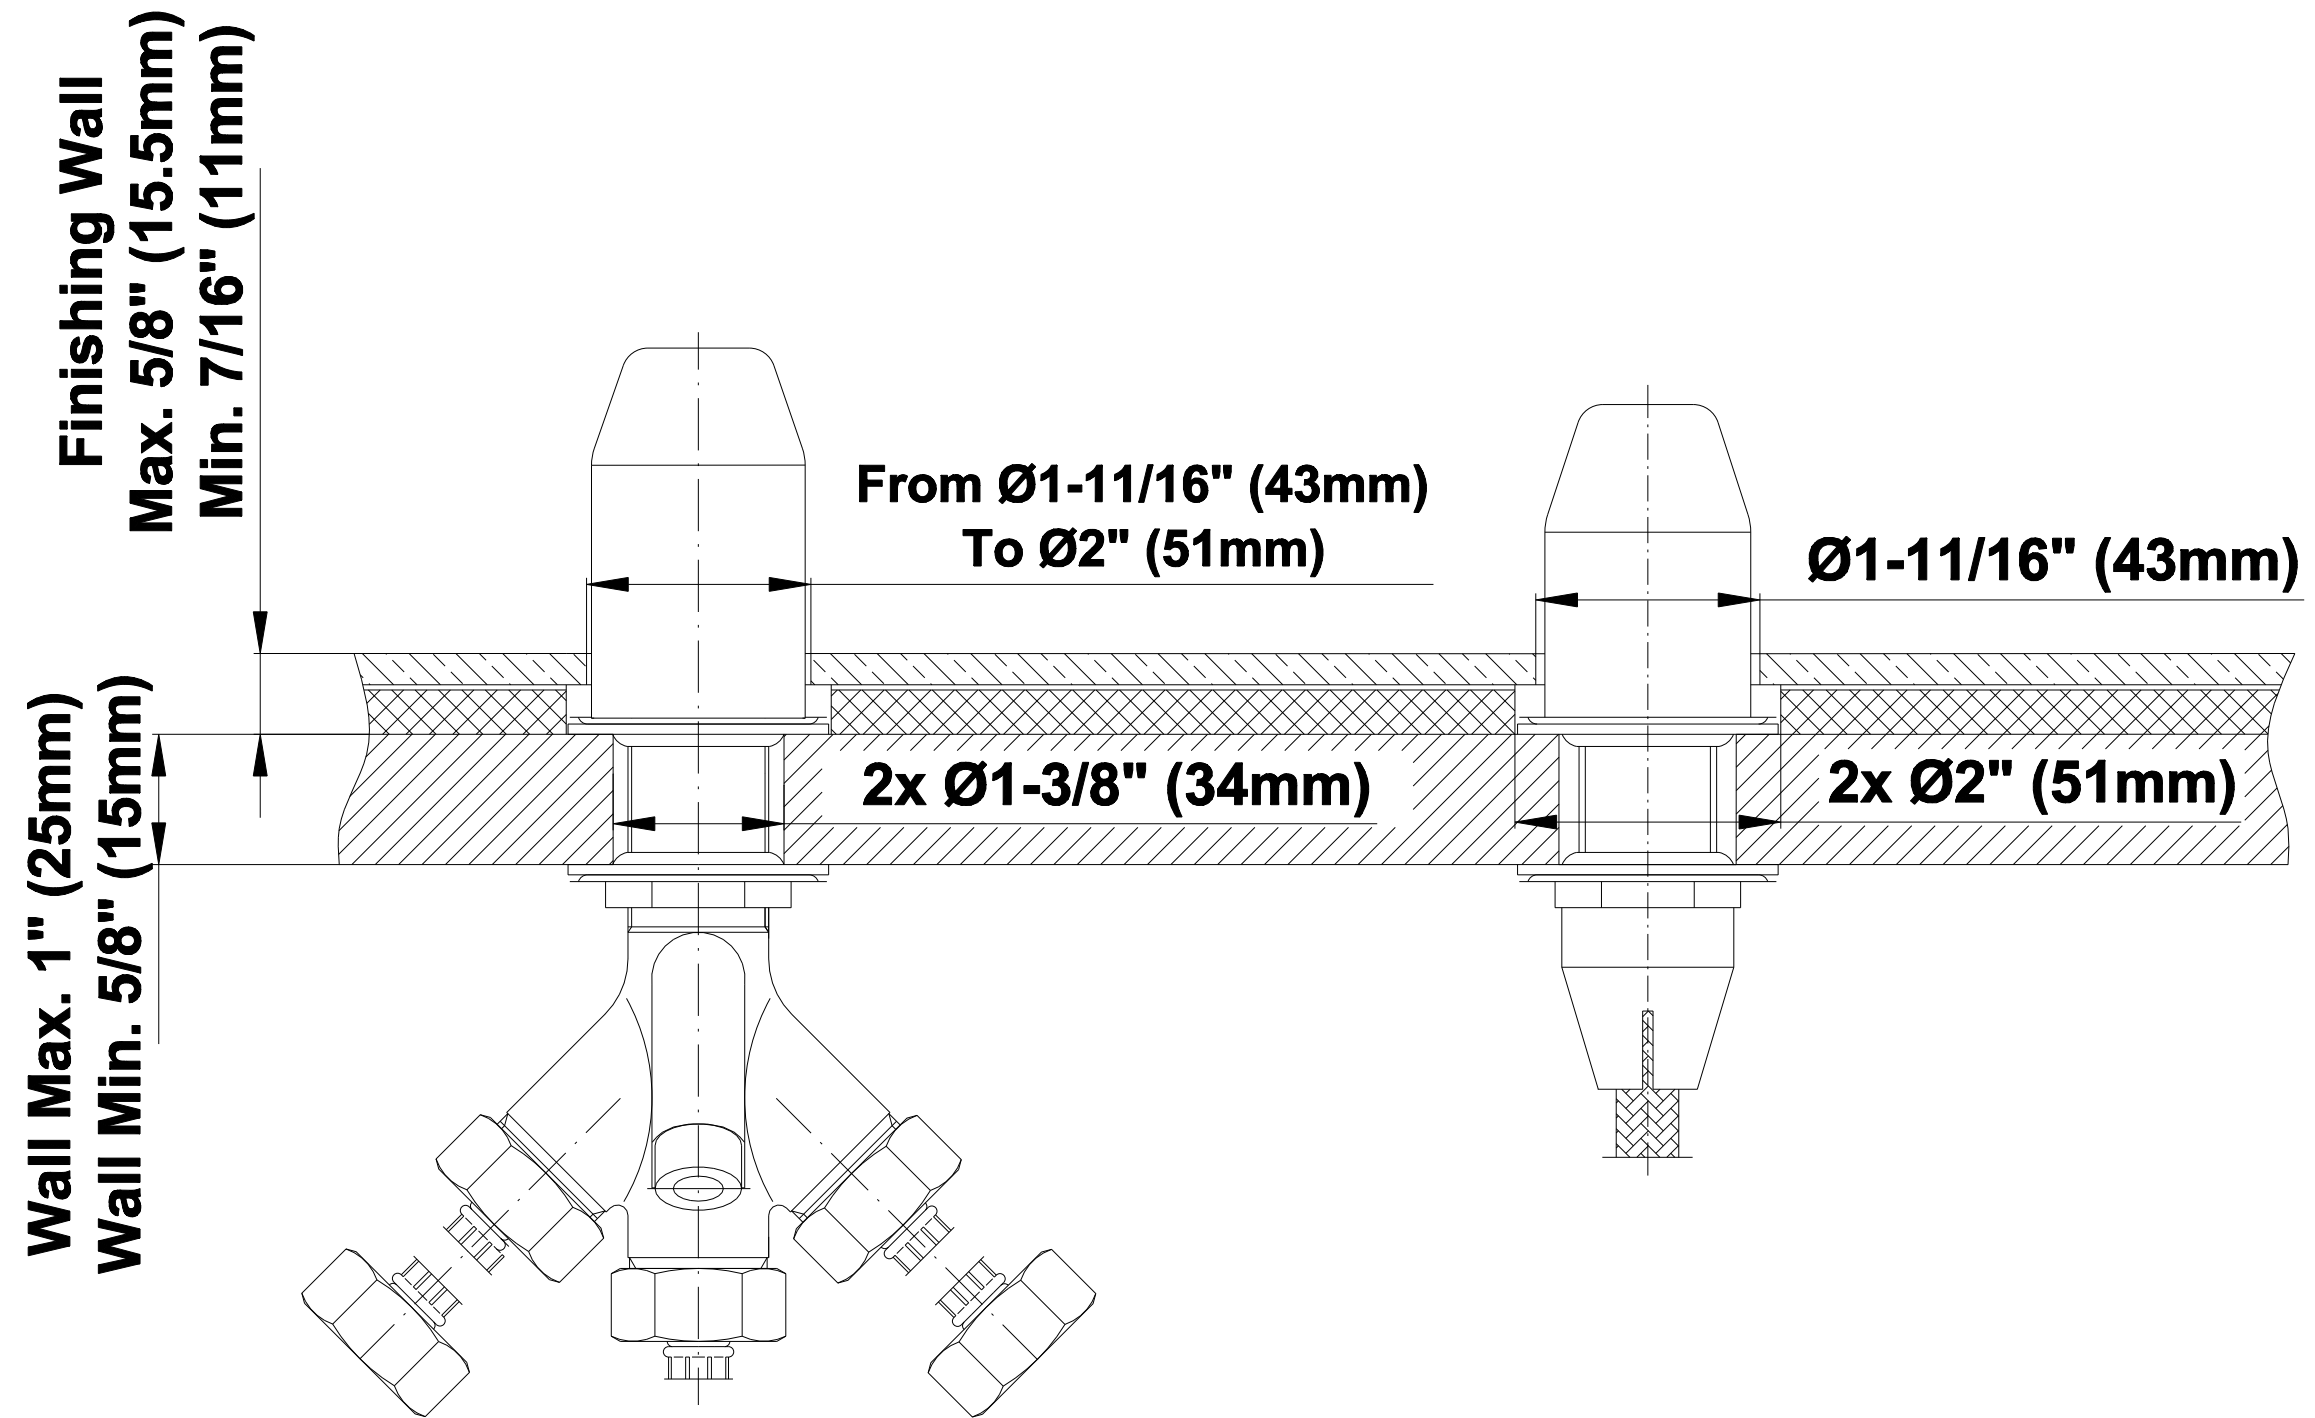

BATHROOM
Canterbury Deck-Mounted
Handshower & Diverter Set
G-1155

GRAFF®

Information

- 1 1/3" hole cutout (x2)
- Option for G-2550-*** Roman Tub Set
- Handshower hose included

Atlantis diverter G-1155

Information

Vintage
Brushed Brass

Rough diverter G-1055

BATHROOM
Canterbury Deck-Mounted
Handshower & Diverter Set
G-1155

GRAFF®

Information

- 1 1/3" hole cutout (x2)
- Option for G-2550-*** Roman Tub Set
- Handshower hose included

Atlantis diverter G-1155