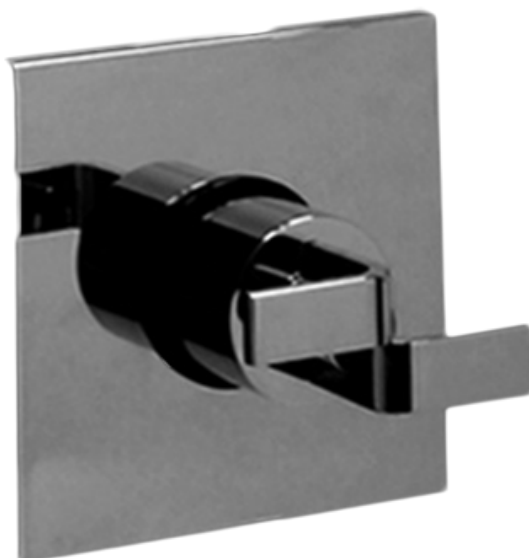

SHOWER
Stop/Volume Control Trim
G-8096-C9S-T

GRAFF®

Information

- ADA

Finishes

Polished
Chrome

Steelnix®
(Satin Nickel)

G-8096