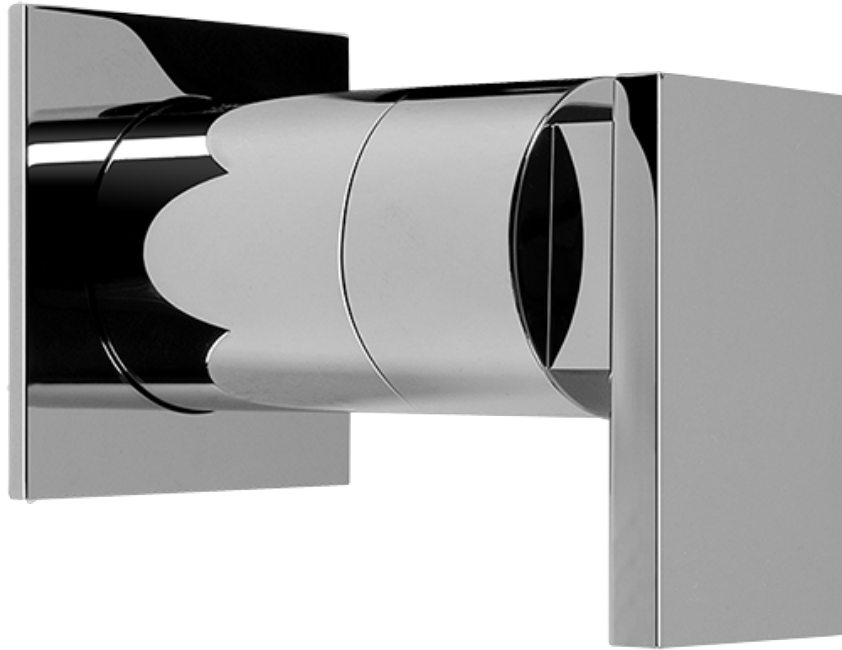

SHOWER
Solar SOLID Trim Plate w/Handle
G-8095-LM31S-T

GRAFF®

Information

- Single metal handle
- Decorative trim plate
- Use with G-8070 or G-8075 thermostatic stop/volume control rough valve
- To complete package, you must order rough valve
- ADA

Finishes

Polished
Chrome

Steelnox®
(Satin Nickel)

G-8095