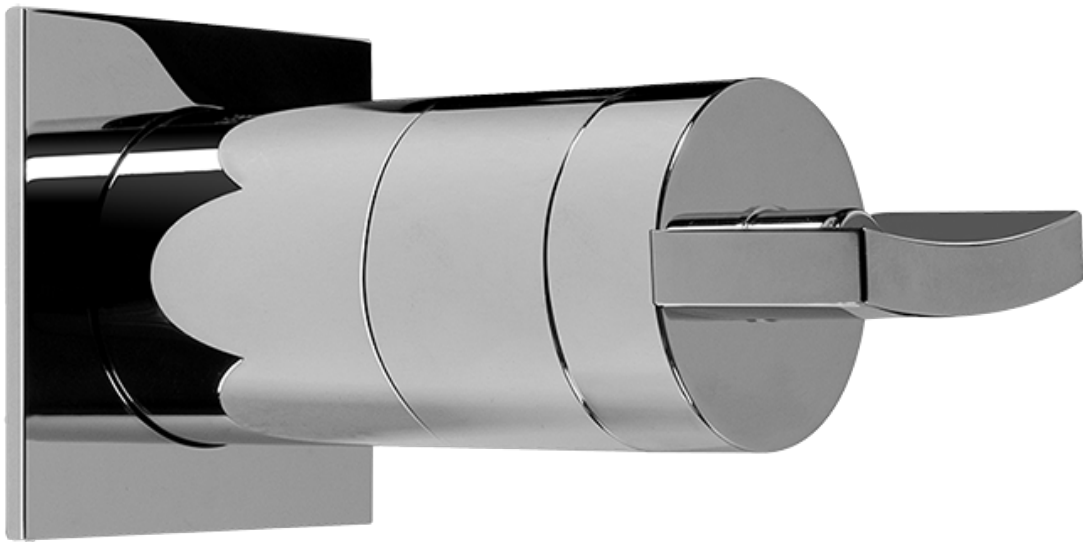

SHOWER  
Targa, Sade, & Luna SOLID Trim  
Plate w/Handle  
**G-8095-C14S-T**

---

**GRAFF®**

### Information

- Single metal handle
- Decorative trim plate
- Use with G-8070 or G-8075 thermostatic stop/volume control rough valve
- To complete package, you must order rough valve

### Finishes

Olive Bronze

Polished  
Chrome

Polished  
Nickel

Steelnox®  
(Satin Nickel)