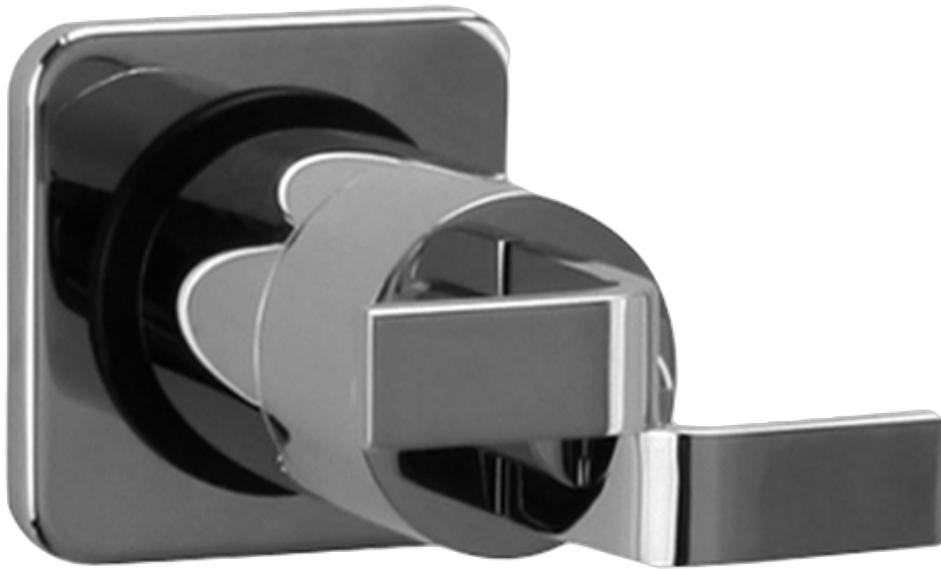

SHOWER
Immersion STAMPED Trim Plate
w/Handle
G-8094-C9S-T

GRAFF®

Information

- Single metal handle
- Decorative trim plate
- Use with G-8070 or G-8075 thermostatic stop/volume control rough valve
- To complete package, you must order rough valve

Finishes

Polished
Chrome

Steelnox®
(Satin Nickel)

G-8094