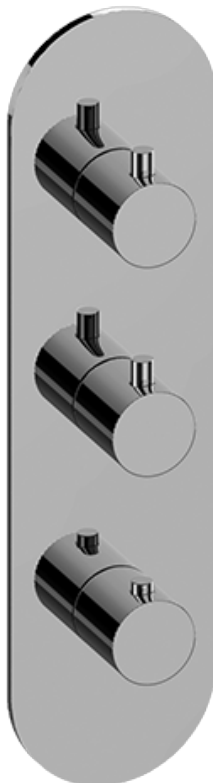

SHOWER
M-Series Round Thermostatic
3-Hole Trim Plate and Handle
G-8056-RH0-T

Information

- Three metal handles
- Decorative trim plate
- Use with G-8006, G-8076 and G-8052 or G-8053 thermostatic rough valves
- To complete package, you must order rough valves

Finishes

G-8056-RH/RH1-T

Round Three Holes Trim Plate - M-Series