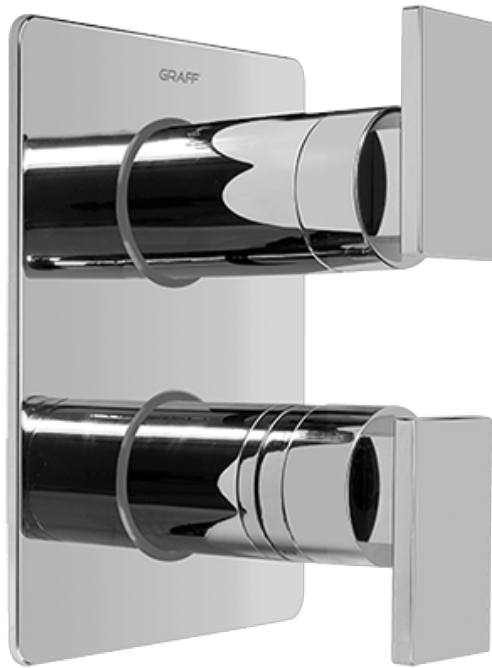

SHOWER
Solar/Structure STAMPED Trim
Plate w/Handle
G-8045-LM31S-T

GRAFF®

Information

- Two metal handles
- Decorative trim plate
- Use with G-8010 thermostatic stop/volume control rough valve
- To complete package, you must order rough valve

Finishes

Polished
Chrome

Steelnox®
(Satin Nickel)

G-8045