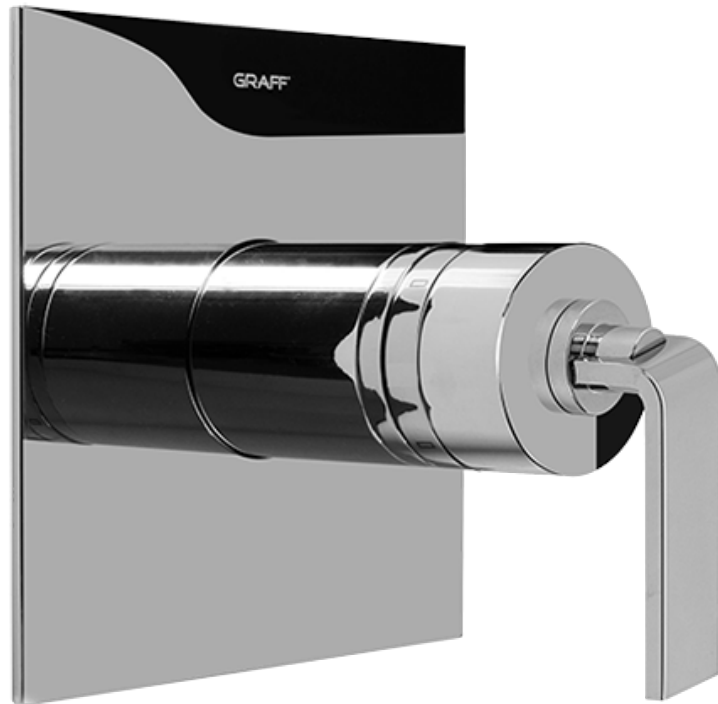

SHOWER
Immersion SOLID Trim Plate
w/Handle
G-8041-LM40S-T

GRAFF®

Information

- Single metal handle
- Decorative trim plate
- Use with G-8000 or G-8005 thermostatic rough valve
- To complete package, you must order rough valve
- ADA

Finishes

Polished
Chrome

Steelnox®
(Satin Nickel)

G-8041