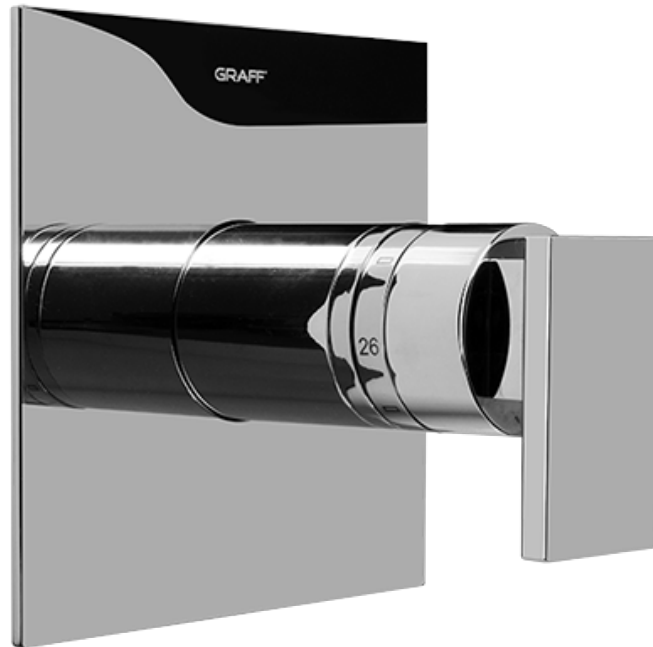

SHOWER
Solar/Structure SOLID Trim Plate
w/Handle
G-8041-LM31S-T

GRAFF®

Information

- Single metal handle
- Decorative trim plate
- Use with G-8000 or G-8005 thermostatic rough valve
- To complete package, you must order rough valve
- ADA

Finishes

Polished
Chrome

Steelnox®
(Satin Nickel)

G-8041