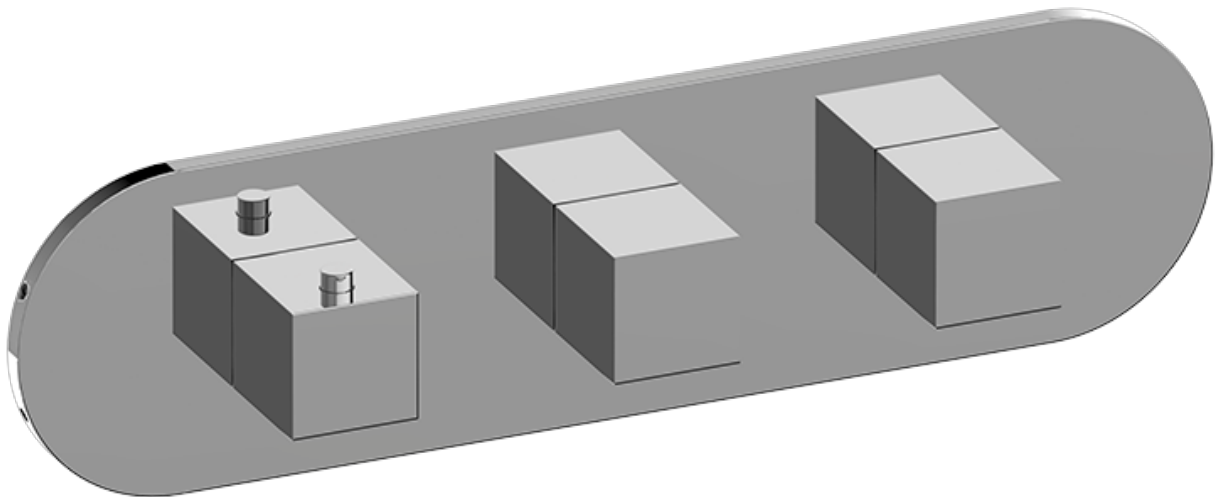

SHOWER
 Round M-Series Valve Horizontal
 Trim with Three Handles
G-8056H-SH0-T

Information

- Three metal handles
- Decorative trim plate
- To complete package, you must order rough valves

Finishes