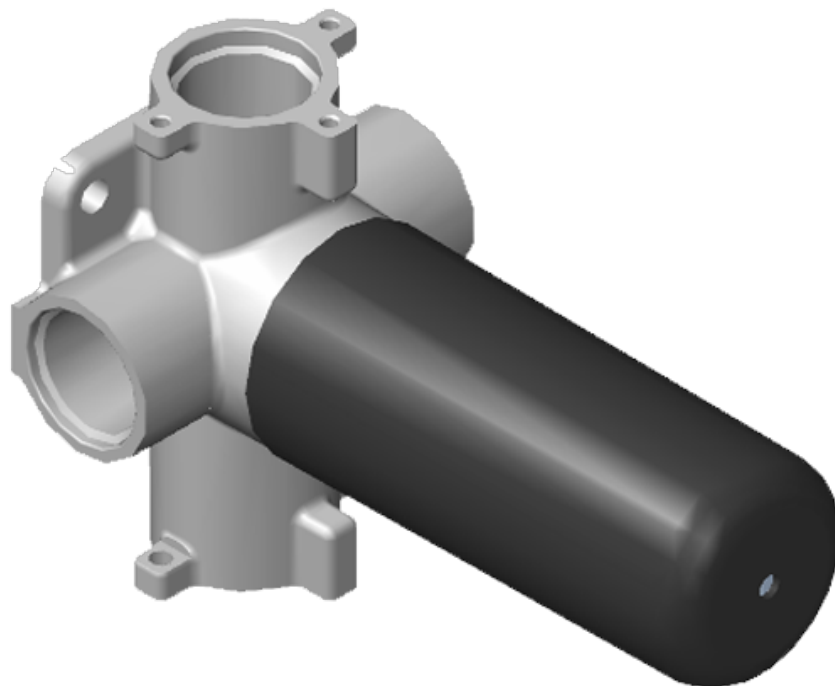

SHOWER
Three-Way Diverter Control Valve
WITH Off Function (No Pass-
Through)
G-8053

GRAFF®

Information

- ~11.4 gpm @ 60 psi
- 3/4" universal inlets/outlets with female threads
- Operates one function at a time
- Stacking inlet feature
- Supplied with protective plastic cover
- CALGreen compliant depending on functions

Finishes