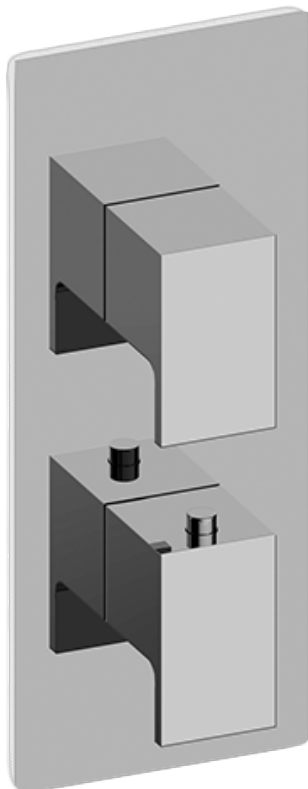

SHOWER
Solar M-Series Valve Trim with
Two Handles
G-8048-LM31E0-T

GRAFF®

Information

- Two metal handles, decorative trim plate
- Use with M-Series rough valves

Finishes