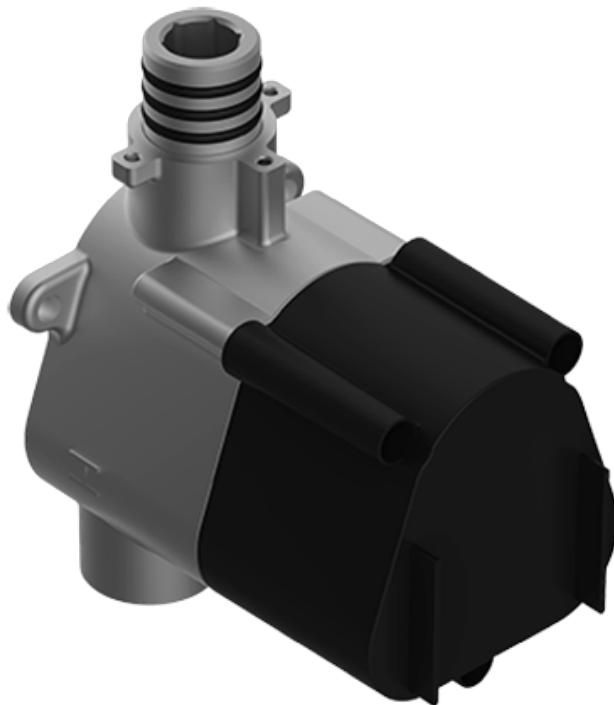

SHOWER  
M-Series Full Thermostatic  
Shower System  
**GM2.128WG-LM31E0**

---

**GRAFF®**

## Information

- 3/4" thermostatic valve and trim
- 3/4" 3-way diverter valve
- Showerhead features no-clog, easy-clean spray nozzles
- Flush-mounted swivel body sprays (3 pieces)
- Flush-mounted swivel body sprays (3 pieces)
- Optional extension kit
- Flow rates: showerhead  $\leq 1.8$  max gpm, handshower  $\leq 1.5$  max gpm, body sprays  $\leq 1.5$  max gpm each
- ADA

SHOWER  
Thermostatic Rough Valve  
**G-8006**

**GRAFF®**

---

# G-8006

M-Series

3/4" Concealed Thermostatic Rough Valve