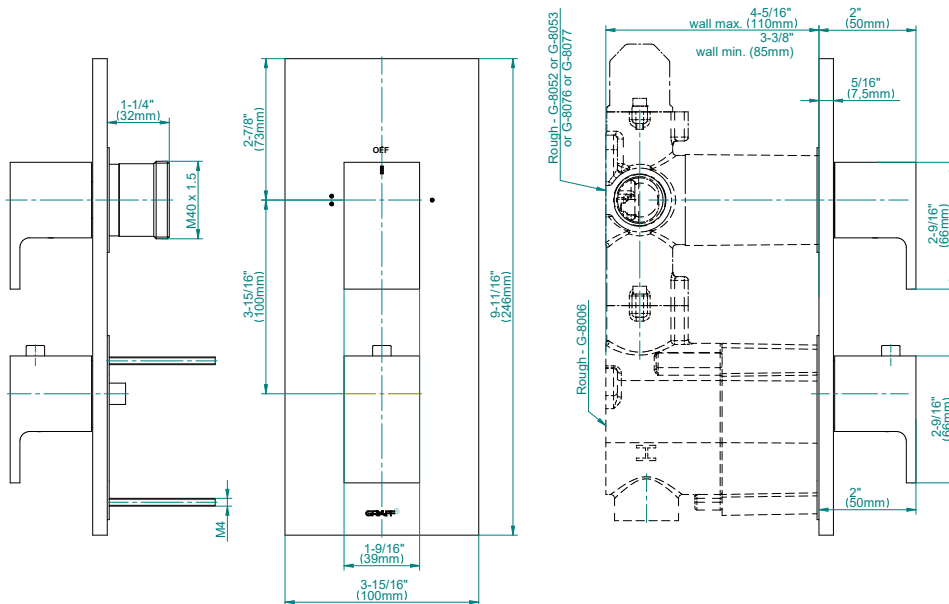

The measurements shown are for reference only. Products and specifications shown are subject to change without notice. Revised 8/2018.

www.graff-designs.com | phone: 800-954-4723