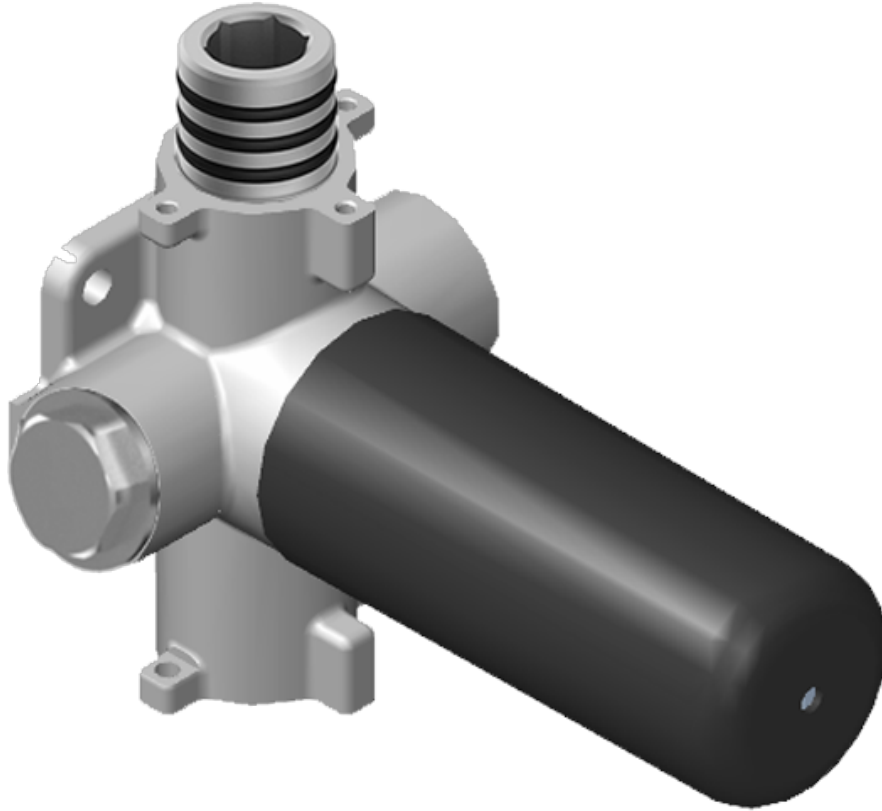

SHOWER
M-Series Full Thermostatic
Shower System
GM3.128WH-LM40E0

GRAFF®

Information

- 3/4" thermostatic valve and trim
- 3/4" stop/volume control valve and 2-way diverter valve
- Showerhead features no-clog, easy-clean spray nozzles
- Flush-mounted swivel body sprays (3 pieces)
- Handshower set with wall bracket and 59" hose
- Optional extension kit
- Flow rates: showerhead \leq 1.8 max gpm, handshower \leq 1.5 max gpm, body sprays \leq 1.5 max gpm each
- ADA

www.graff-faucets.com | phone: 800-954-4723

SHOWER
Immersion M-Series Valve Trim
with Three Handles
G-8057-LM40E0-T

GRAFF®

Information

- Three metal handles, decorative trim plate
- Use with M-Series rough valves
- ADA

Finishes

Polished
Chrome

Steelnox®
(Satin Nickel)

G-8057-LM40E0-T

IMMERSION Series

SHOWER
Stop/Volume Control Valve with
Pass Through
G-8076

GRAFF®

Information

Finishes

Polished
Chrome

Steelnox®
(Satin Nickel)

G-8076

M-Series

Stop/Volume Control Rough Valve with Pass-Through

Product Features

- 13.2 gpm @ 60 psi
- 3/4" universal inlets/outlets with female threads
- Stacking inlet and pass-through port feature
- Supplied with protective plastic cover
- CalGreen compliant dependent on functions