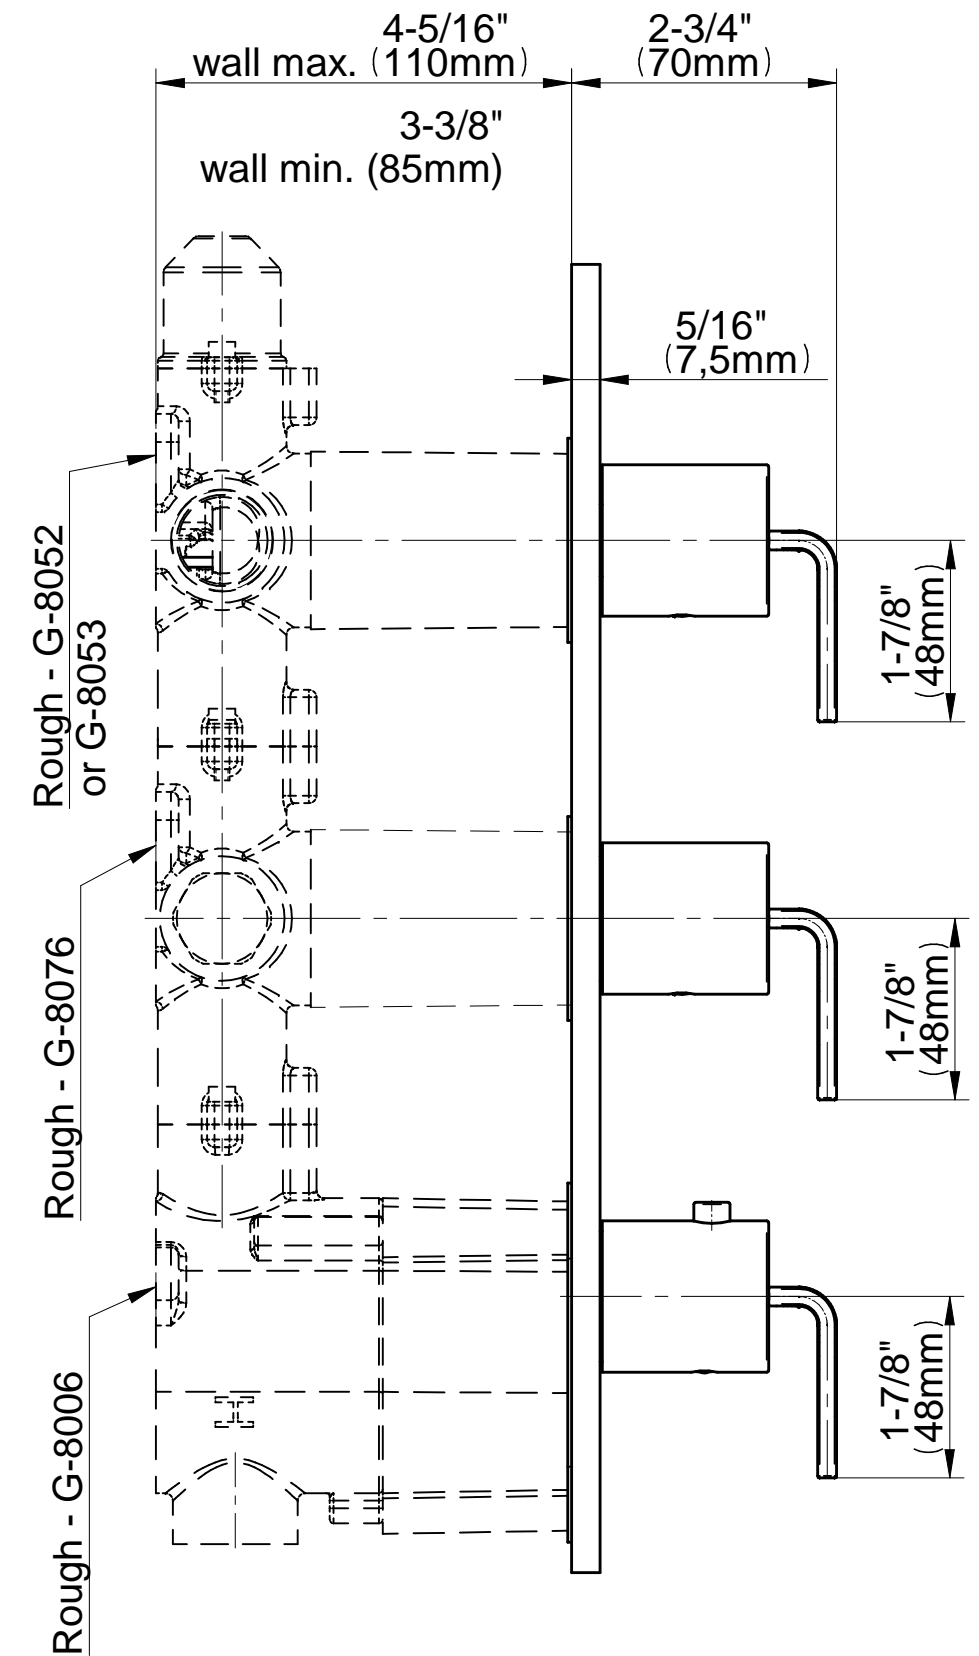

G-8057-LM40E0-T

IMMERSION Series