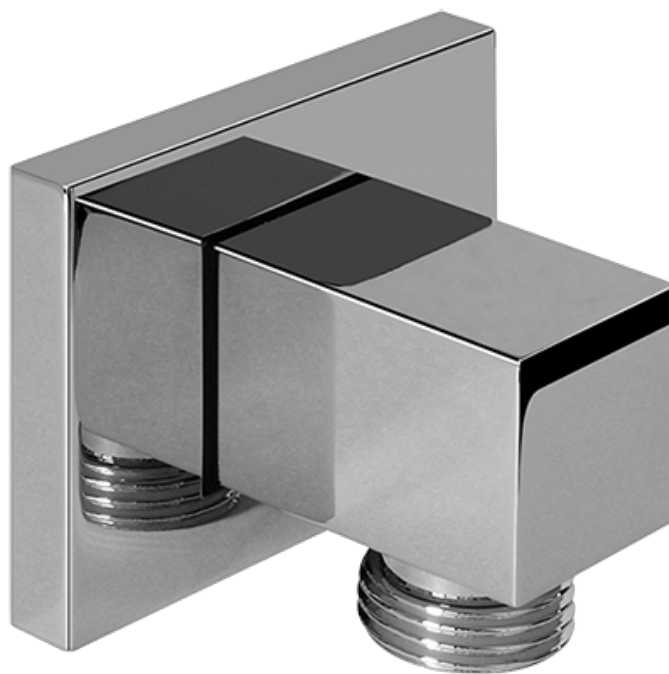

Finishes

Polished
Chrome

Steelnox[®]
(Satin Nickel)

G-8497

Shower Components

Contemporary Flush-Mount Body Spray with Solid Brass Swivel Head

Product Features

- 12 no-clog, easy-clean silicone jets
- Metal ball-joint allows for 18° angle adjustment of body spray
- Brass wall escutcheon and Flush-mounted trim
- 1/2" NPT female thread inlet
- Body spray flow rate ≤ 1.5 max gpm

* Special order finish- call for availability

SHOWER
Contemporary Square Wall
Bracket for Handshower
G-8632

GRAFF®

Information

- Solid brass construction

Finishes

Polished
Chrome

Steelnox®
(Satin Nickel)

G-8632

Contemporary Square Wall Bracket for Handshower

Product Features

- Solid brass construction

Available Finishes

- Polished Chrome
G-8632-PC
- Steelnox[®]
G-8632-SN

Warranty

- Limited lifetime warranty

www.graff-faucets.com | phone: 800-954-4723

SHOWER
Contemporary Square Wall Supply
Elbow
G-8633

GRAFF®

Information

- 1/2" NPT female thread inlet

Finishes

Polished
Chrome

Stealnox®
(Satin Nickel)