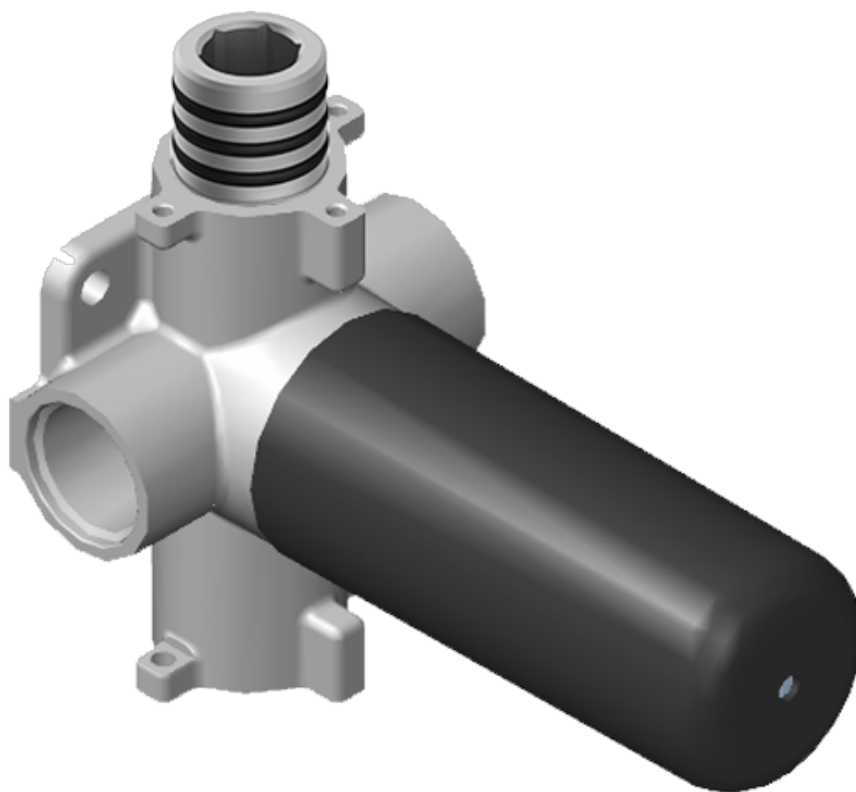

SHOWER
M-Series Full Thermostatic
Shower System
GM3.128WH-LM40E0

GRAFF®

Information

- 3/4" thermostatic valve and trim
- 3/4" stop/volume control valve and 2-way diverter valve
- Showerhead features no-clog, easy-clean spray nozzles
- Flush-mounted swivel body sprays (3 pieces)
- Handshower set with wall bracket and 59" hose
- Optional extension kit
- Flow rates: showerhead \leq 1.8 max gpm, handshower \leq 1.5 max gpm, body sprays \leq 1.5 max gpm each
- ADA

Finishes

Polished
Chrome

Steelnox®
(Satin Nickel)

G-8006

M-Series

3/4" Concealed Thermostatic Rough Valve

Product Features

- 12.9 gpm @ 60 psi
- 3/4" universal inlets
- Built-in service stops
- Stacking outlet feature
- Complete serviceability from front of all units
- Supplied with protective plastic cover
- CalGreen compliant dependent on functions

www.graff-faucets.com | phone: 800-954-4723

SHOWER
Two-Way Diverter Volume Control
Valve WITH Off Function and Pass-
Through
G-8052

GRAFF®

Information

- 11.7 gpm @ 60 psi
- 3/4" universal inlets/outlets with female threads
- Operates one function at a time
- Stacking inlet and pass-through port feature
- Supplied with protective plastic cover
- CALGreen compliant depending on functions

Finishes

Polished
Chrome

Steelnox®
(Satin Nickel)

G-8052 M-Series
 2-Way Diverter Volume Control Valve
 WITH Off Function and Pass-Through

Product Features

- 12.1 gpm @ 60 psi
- 3/4" universal inlets/outlets with female threads
- Stacking inlet and pass-through port feature
- Supplied with protective plastic cover
- CalGreen compliant dependent on functions