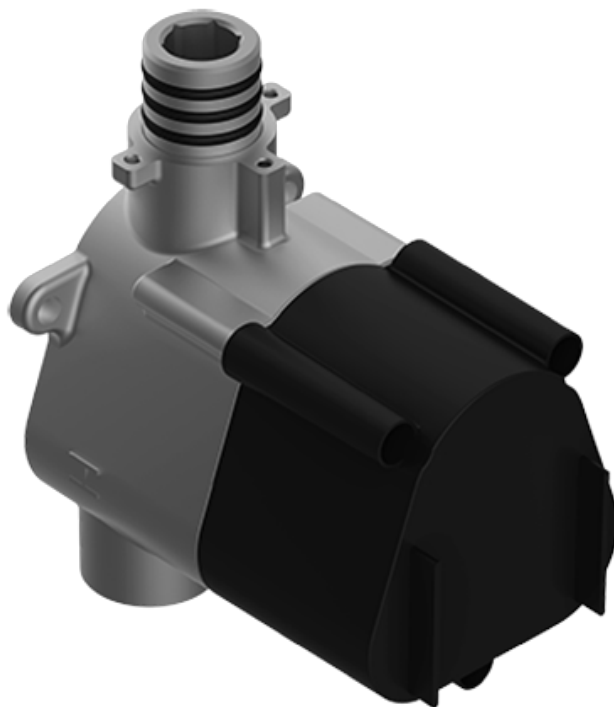

SHOWER
M-Series Full Thermostatic
Shower System
GM3.128WH-LM40E0

GRAFF®

Information

- 3/4" thermostatic valve and trim
- 3/4" stop/volume control valve and 2-way diverter valve
- Showerhead features no-clog, easy-clean spray nozzles
- Flush-mounted swivel body sprays (3 pieces)
- Handshower set with wall bracket and 59" hose
- Optional extension kit
- Flow rates: showerhead \leq 1.8 max gpm, handshower \leq 1.5 max gpm, body sprays \leq 1.5 max gpm each
- ADA

SHOWER
Thermostatic Rough Valve
G-8006

GRAFF®

Information

- 12.9 gpm @ 60 psi
- 3/4" universal inlets
- Built-in service stops
- Stacking outlet feature
- Complete serviceability from front of all units
- Supplied with protective plastic cover
- CalGreen compliant dependent on functions

Finishes

Polished
Chrome

Steelnox®
(Satin Nickel)

G-8006

M-Series

3/4" Concealed Thermostatic Rough Valve

Product Features

- 12.9 gpm @ 60 psi
- 3/4" universal inlets
- Built-in service stops
- Stacking outlet feature
- Complete serviceability from front of all units
- Supplied with protective plastic cover
- CalGreen compliant dependent on functions

www.graff-faucets.com | phone: 800-954-4723

SHOWER
Two-Way Diverter Volume Control
Valve WITH Off Function and Pass-
Through
G-8052

GRAFF®

Information

- 11.7 gpm @ 60 psi
- 3/4" universal inlets/outlets with female threads
- Operates one function at a time
- Stacking inlet and pass-through port feature
- Supplied with protective plastic cover
- CALGreen compliant depending on functions