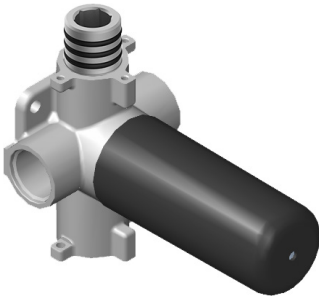

SHOWER
M-Series Full Thermostatic
Shower System
GM3.128WH-LM40E0

GRAFF®

Information

- 3/4" thermostatic valve and trim
- 3/4" stop/volume control valve and 2-way diverter valve
- Showerhead features no-clog, easy-clean spray nozzles
- Flush-mounted swivel body sprays (3 pieces)
- Handshower set with wall bracket and 59" hose
- Optional extension kit
- Flow rates: showerhead \leq 1.8 max gpm, handshower \leq 1.5 max gpm, body sprays \leq 1.5 max gpm each
- ADA

Finishes

Polished
Chrome

Steelnox®
(Satin Nickel)

G-8006

M-Series

3/4" Concealed Thermostatic Rough Valve

Product Features

- 12.9 gpm @ 60 psi
- 3/4" universal inlets
- Built-in service stops
- Stacking outlet feature
- Complete serviceability from front of all units
- Supplied with protective plastic cover
- CalGreen compliant dependent on functions

www.graff-faucets.com | phone: 800-954-4723

SHOWER
Two-Way Diverter Volume Control
Valve WITH Off Function and Pass-
Through
G-8052

GRAFF®

Information

- 11.7 gpm @ 60 psi
- 3/4" universal inlets/outlets with female threads
- Operates one function at a time
- Stacking inlet and pass-through port feature
- Supplied with protective plastic cover
- CALGreen compliant depending on functions

Finishes

Polished
Chrome

Steelnox®
(Satin Nickel)

G-8052 M-Series
 2-Way Diverter Volume Control Valve
 WITH Off Function and Pass-Through

Product Features

- 12.1 gpm @ 60 psi
- 3/4" universal inlets/outlets with female threads
- Stacking inlet and pass-through port feature
- Supplied with protective plastic cover
- CalGreen compliant dependent on functions