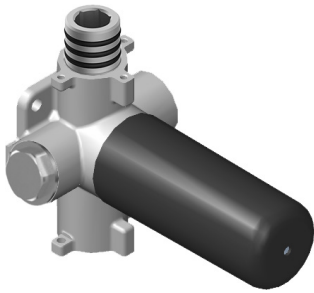

- 12.3 gpm @ 60 psi
- 3/4" universal inlets/outlets with female threads
- Stacking inlet and pass-through port feature
- Supplied with protective plastic cover
- CalGreen compliant dependent on functions

Finishes

Polished
Chrome

Steelnox®
(Satin Nickel)

G-8076

M-Series

Stop/Volume Control Rough Valve with Pass-Through

Product Features

- 13.2 gpm @ 60 psi
- 3/4" universal inlets/outlets with female threads
- Stacking inlet and pass-through port feature
- Supplied with protective plastic cover
- CalGreen compliant dependent on functions

www.graff-faucets.com | phone: 800-954-4723

SHOWER
Square Flush Mount Body Spray
w/ Solid Brass Swivel Head
G-8497

GRAFF[®]

Information

- 12 no-clog, easy-clean silicon jets
- Metal ball-joint allows for 18° angle adjustment of body spray
- Brass wall escutcheon and flush-mounted trim
- 1/2" NPT female thread inlet
- Body spray flow rate ≤ 1.5 max gpm

Finishes

Polished
Chrome

Steelnox[®]
(Satin Nickel)

G-8497

Shower Components

Contemporary Flush-Mount Body Spray with Solid Brass Swivel Head

Product Features

- 12 no-clog, easy-clean silicone jets
- Metal ball-joint allows for 18° angle adjustment of body spray
- Brass wall escutcheon and Flush-mounted trim
- 1/2" NPT female thread inlet
- Body spray flow rate ≤ 1.5 max gpm