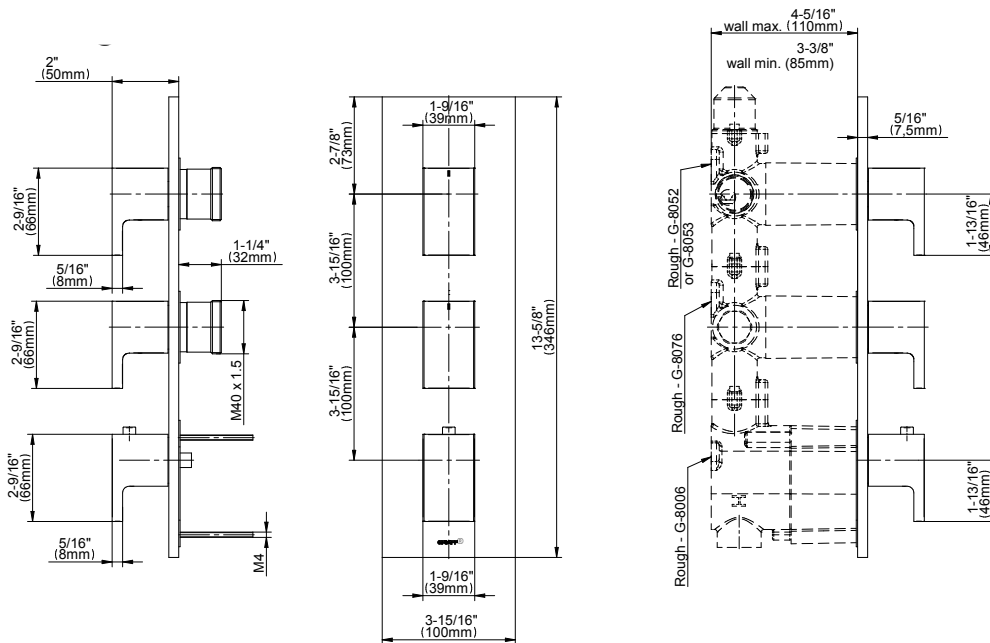

Warranty

- Limited lifetime warranty

For complete warranty information go to www.graff-designs.com/en-nam/warranty