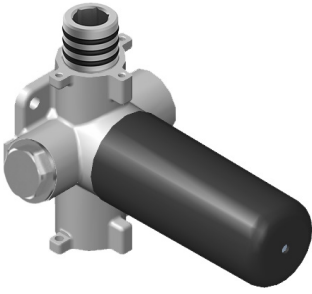

Finishes

Polished
Chrome

Steelnox®
(Satin Nickel)

G-8076

M-Series

Stop/Volume Control Rough Valve with Pass-Through

GRAFF[®]
CUTTING EDGE DESIGN

Product Features

- 13.2 gpm @ 60 psi
- 3/4" universal inlets/outlets with female threads
- Stacking inlet and pass-through port feature
- Supplied with protective plastic cover
- CalGreen compliant dependent on functions

www.graff-faucets.com | phone: 800-954-4723

SHOWER
Square Flush Mount Body Spray
w/ Solid Brass Swivel Head
G-8497

GRAFF®

Information

- 12 no-clog, easy-clean silicon jets
- Metal ball-joint allows for 18° angle adjustment of body spray
- Brass wall escutcheon and flush-mounted trim
- 1/2" NPT female thread inlet
- Body spray flow rate \leq 1.5 max gpm

Finishes

Polished
Chrome

Steelnox®
(Satin Nickel)

G-8497

Shower Components

Contemporary Flush-Mount Body Spray with Solid Brass Swivel Head

Product Features

- 12 no-clog, easy-clean silicone jets
- Metal ball-joint allows for 18° angle adjustment of body spray
- Brass wall escutcheon and Flush-mounted trim
- 1/2" NPT female thread inlet
- Body spray flow rate ≤ 1.5 max gpm