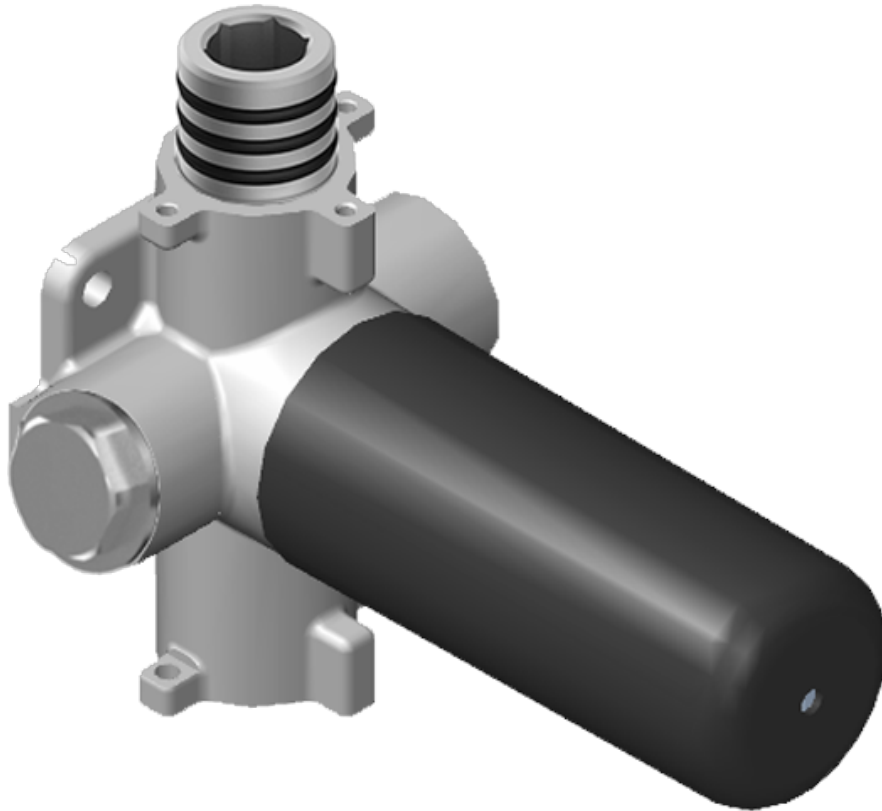

SHOWER
M-Series Full Thermostatic
Shower System
GM3.128WH-C14E0

GRAFF®

Information

- 3/4" thermostatic valve and trim
- 3/4" stop/volume control valve and 2-way diverter valve
- Showerhead features no-clog, easy-clean spray nozzles
- Flush-mounted swivel body sprays (3 pieces)
- Handshower set with wall bracket and 59" hose
- Optional extension kit
- Flow rates: showerhead ≤ 1.8 max gpm, handshower ≤ 1.5 max gpm, body sprays ≤ 1.5 max gpm each

Finishes

Polished
Chrome

Steelnox®
(Satin Nickel)

G-8006

M-Series

3/4" Concealed Thermostatic Rough Valve

Product Features

- 12.9 gpm @ 60 psi
- 3/4" universal inlets
- Built-in service stops
- Stacking outlet feature
- Complete serviceability from front of all units
- Supplied with protective plastic cover
- CalGreen compliant dependent on functions

www.graff-designs.com | phone: 800-954-4723

SHOWER
Stop/Volume Control Valve with
Pass Through
G-8076

GRAFF®

Information

- 12.3 gpm @ 60 psi
- 3/4" universal inlets/outlets with female threads
- Stacking inlet and pass-through port feature
- Supplied with protective plastic cover
- CalGreen compliant dependent on functions