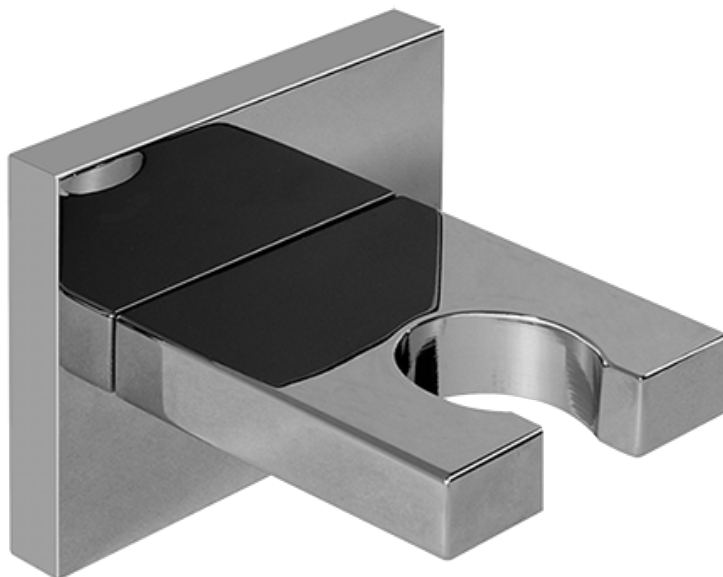

Finishes

Polished
Chrome

Steelnox®
(Satin Nickel)

G-8497

Shower Components

Contemporary Flush-Mount Body Spray with Solid Brass Swivel Head

Product Features

- 12 no-clog, easy-clean silicone jets
- Metal ball-joint allows for 18° angle adjustment of body spray
- Brass wall escutcheon and Flush-mounted trim
- 1/2" NPT female thread inlet
- Body spray flow rate ≤ 1.5 max gpm

SHOWER
59" Shower Hose
G-8605

GRAFF®

Information

- Brass spiral flexible hose with conical nut

Finishes

Polished
Chrome

Stainless®
(Satin Nickel)

Product Features

* Special order finish- call for availability

SHOWER
Contemporary Square Wall
Bracket for Handshower
G-8632

GRAFF[®]

Information

- Solid brass construction

Finishes

Polished
Chrome

Steelnox[®]
(Satin Nickel)

G-8632

Contemporary Square Wall Bracket for Handshower

Product Features

- Solid brass construction

Available Finishes

- Polished Chrome
G-8632-PC
- Steelnox[®]
G-8632-SN

Warranty

- Limited lifetime warranty