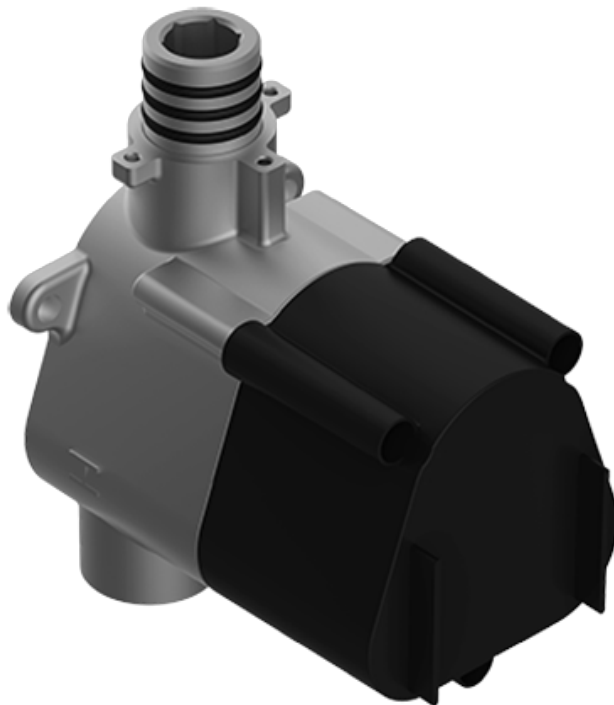

SHOWER
M-Series Full Thermostatic
Shower System
GM3.128WH-C14E0

GRAFF®

Information

- 3/4" thermostatic valve and trim
- 3/4" stop/volume control valve and 2-way diverter valve
- Showerhead features no-clog, easy-clean spray nozzles
- Flush-mounted swivel body sprays (3 pieces)
- Handshower set with wall bracket and 59" hose
- Optional extension kit
- Flow rates: showerhead ≤ 1.8 max gpm, handshower ≤ 1.5 max gpm, body sprays ≤ 1.5 max gpm each

SHOWER
Thermostatic Rough Valve
G-8006

GRAFF®

Information

- 12.9 gpm @ 60 psi
- 3/4" universal inlets
- Built-in service stops
- Stacking outlet feature
- Complete serviceability from front of all units
- Supplied with protective plastic cover
- CalGreen compliant dependent on functions

Finishes

Polished
Chrome

Steelnox®
(Satin Nickel)

G-8006

M-Series

3/4" Concealed Thermostatic Rough Valve

Product Features

- 12.9 gpm @ 60 psi
- 3/4" universal inlets
- Built-in service stops
- Stacking outlet feature
- Complete serviceability from front of all units
- Supplied with protective plastic cover
- CalGreen compliant dependent on functions

www.graff-faucets.com | phone: 800-954-4723

SHOWER
Two-Way Diverter Volume Control
Valve WITH Off Function and Pass-
Through
G-8052

GRAFF®

Information

- 11.7 gpm @ 60 psi
- 3/4" universal inlets/outlets with female threads
- Operates one function at a time
- Stacking inlet and pass-through port feature
- Supplied with protective plastic cover
- CALGreen compliant depending on functions