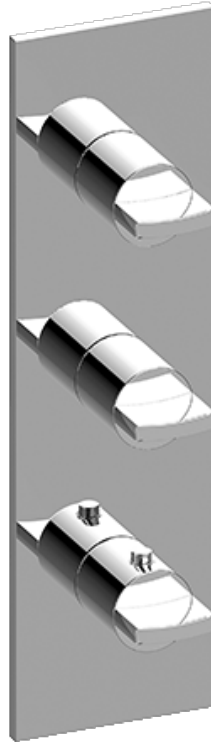

SHOWER
M-Series Full Thermostatic
Shower System
GM3.128WH-C14E0

GRAFF®

Information

- 3/4" thermostatic valve and trim
- 3/4" stop/volume control valve and 2-way diverter valve
- Showerhead features no-clog, easy-clean spray nozzles
- Flush-mounted swivel body sprays (3 pieces)
- Handshower set with wall bracket and 59" hose
- Optional extension kit
- Flow rates: showerhead ≤ 1.8 max gpm, handshower ≤ 1.5 max gpm, body sprays ≤ 1.5 max gpm each

www.graff-faucets.com | phone: 800-954-4723

SHOWER
Two-Way Diverter Volume Control
Valve WITH Off Function and Pass-
Through
G-8052

GRAFF®

Information

- 11.7 gpm @ 60 psi
- 3/4" universal inlets/outlets with female threads
- Operates one function at a time
- Stacking inlet and pass-through port feature
- Supplied with protective plastic cover
- CALGreen compliant depending on functions

Finishes

Polished
Chrome

Steelnox®
(Satin Nickel)

SHOWER
M-Series Valve Trim with Three
Handles
G-8057-C14E0-T

GRAFF®

Information

- Three metal handles, decorative trim plate
- Use with M-Series rough valves
- ADA

Finishes

Polished
Chrome

Steelnox®
(Satin Nickel)

G-8057-C14E0-T

Sade Collection

M-Series Valve Trim with Three Handles

Product Features

- Three metal handles, decorative trim plate
- Use with M-Series rough valves