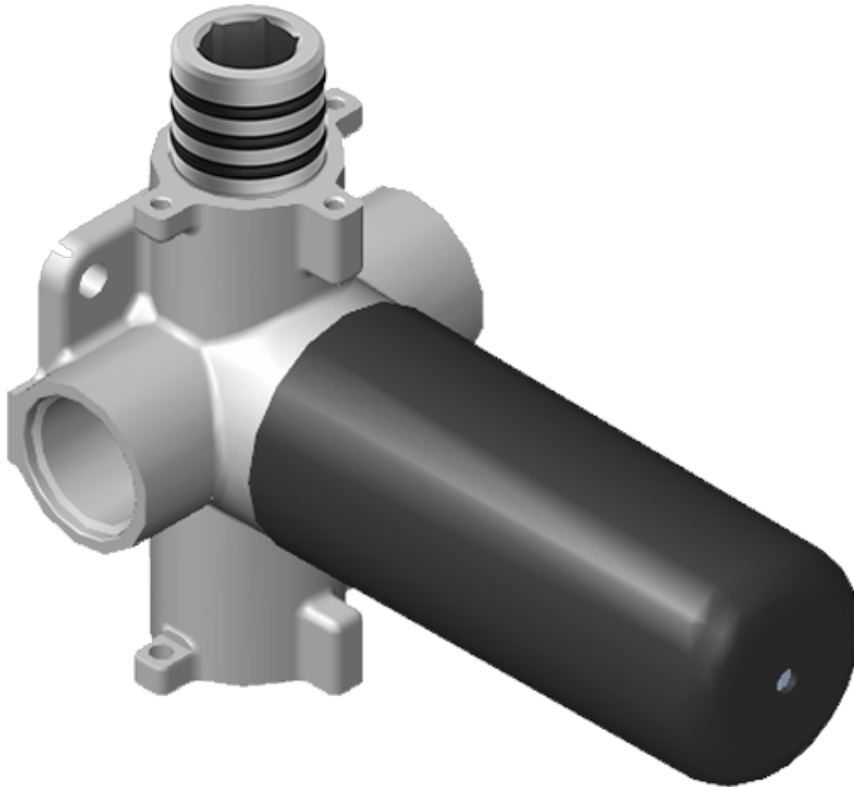

SHOWER
M-Series Full Thermostatic
Shower System
GM3.128WH-C14E0

GRAFF®

Information

- 3/4" thermostatic valve and trim
- 3/4" stop/volume control valve and 2-way diverter valve
- Showerhead features no-clog, easy-clean spray nozzles
- Flush-mounted swivel body sprays (3 pieces)
- Handshower set with wall bracket and 59" hose
- Optional extension kit
- Flow rates: showerhead ≤ 1.8 max gpm, handshower ≤ 1.5 max gpm, body sprays ≤ 1.5 max gpm each

SHOWER
Thermostatic Rough Valve
G-8006

GRAFF®

Information

- 12.9 gpm @ 60 psi
- 3/4" universal inlets
- Built-in service stops
- Stacking outlet feature
- Complete serviceability from front of all units
- Supplied with protective plastic cover
- CalGreen compliant dependent on functions

Finishes

Polished
Chrome

Steelnox®
(Satin Nickel)

G-8006

M-Series

3/4" Concealed Thermostatic Rough Valve

Product Features

- 12.9 gpm @ 60 psi
- 3/4" universal inlets
- Built-in service stops
- Stacking outlet feature
- Complete serviceability from front of all units
- Supplied with protective plastic cover
- CalGreen compliant dependent on functions

www.graff-faucets.com | phone: 800-954-4723

SHOWER
Two-Way Diverter Volume Control
Valve WITH Off Function and Pass-
Through
G-8052

GRAFF®

Information

- 11.7 gpm @ 60 psi
- 3/4" universal inlets/outlets with female threads
- Operates one function at a time
- Stacking inlet and pass-through port feature
- Supplied with protective plastic cover
- CALGreen compliant depending on functions