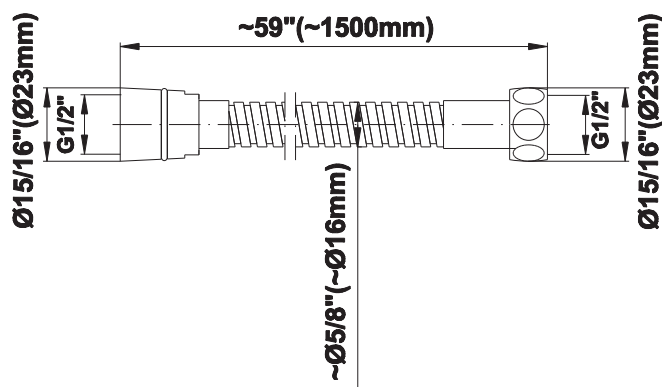

\* Special order finish- call for availability

SHOWER  
Contemporary Round Wall Supply  
Elbow  
**G-8613**

---

**GRAFF**<sup>®</sup>

**Information**

- 1/2" NPT female thread inlet

**Finishes**

Polished  
Chrome