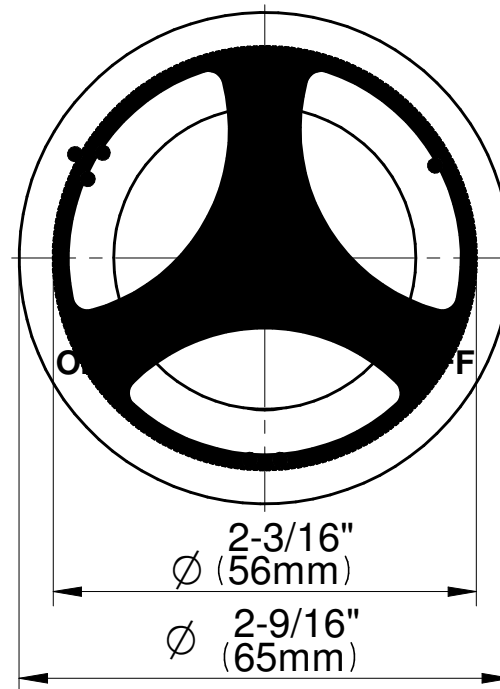

G-8069-C19E1

HARLEY Series