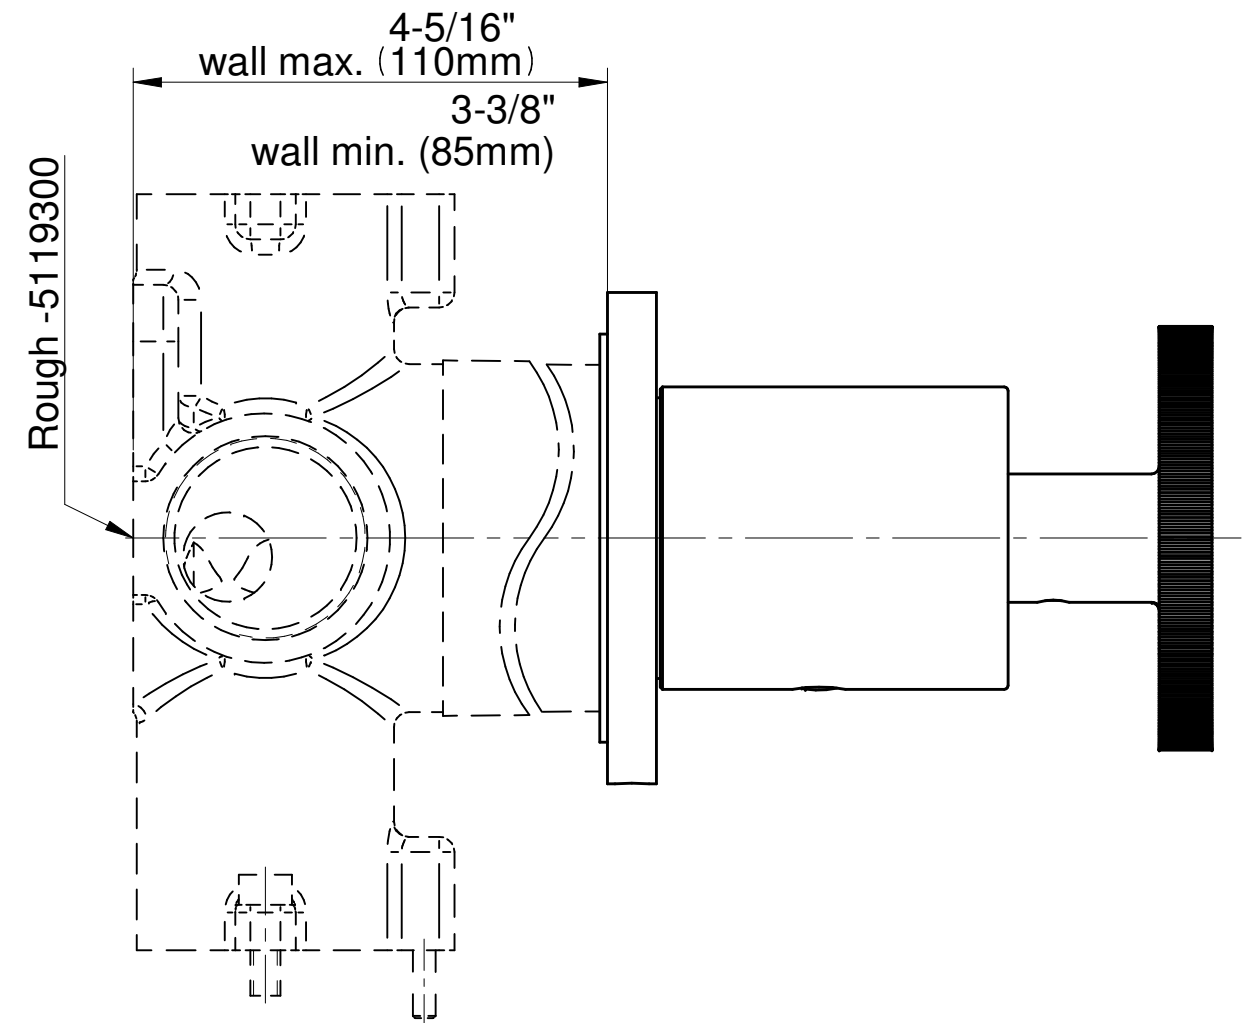

G-8069-C19E1

HARLEY Series