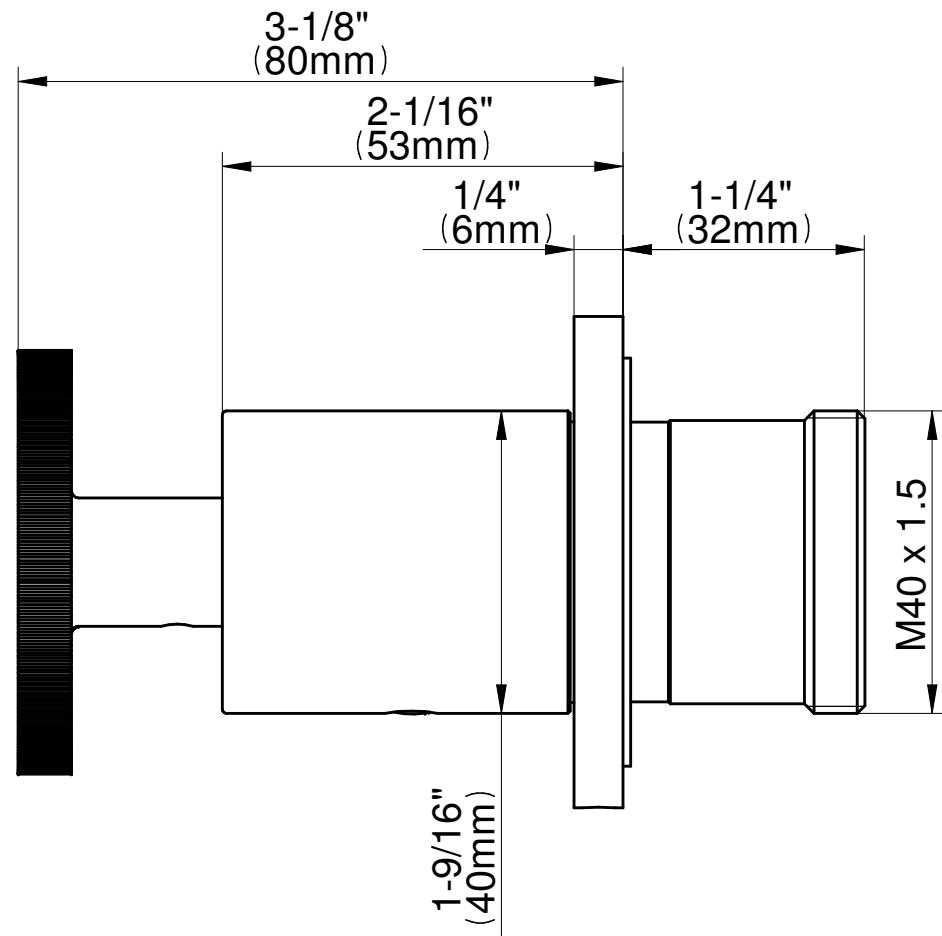

G-8069-C19E1

HARLEY Series