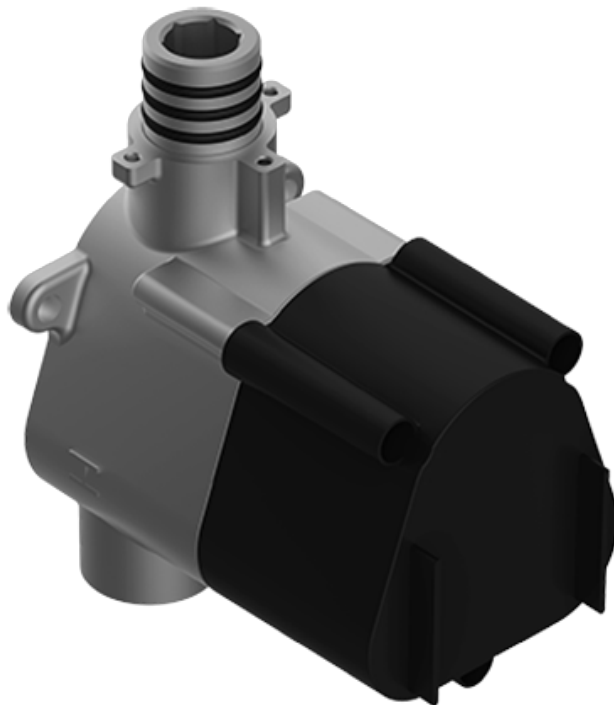

## Information

- 3/4" thermostatic valve and trim
- 3/4" 2-way diverter valve and trim (2 pieces)
- G-8201 dual-function, stainless steel showerhead, with rainfall and cascade settings, features 134 no-clog, easy-clean spray nozzles
- Single LED light with 6 color variations
- Flush-mounted swivel body sprays (3 pieces)
- Handshower set with wall bracket and 59" hose
- Optional extension kit
- Flow rates: rainfall  $\leq 2.0$  max gpm, cascade  $\leq 2.0$  max gpm, handshower  $\leq 1.5$  max gpm, body sprays  $\leq 1.5$  max gpm each

### Information

- Single metal handle
- Decorative trim plate
- Use with G-8006 Thermostatic Rough Valve

# G-8037-C19E

## HARLEY Series

SHOWER  
Thermostatic Rough Valve  
**G-8006**

---

**GRAFF**<sup>®</sup>