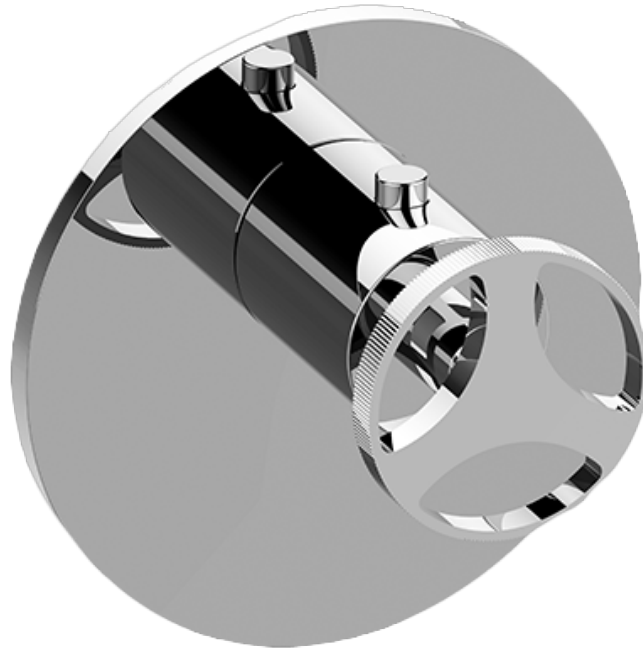

SHOWER  
M-Series Full Thermostatic  
Shower System with LED  
**GL3.124SE-C19E0**

**GRAFF®**

## Information

- 3/4" thermostatic valve and trim
- 3/4" 2-way diverter valve and trim (2 pieces)
- G-8201 dual-function, stainless steel showerhead, with rainfall and cascade settings, features 134 no-clog, easy-clean spray nozzles
- Single LED light with 6 color variations
- Flush-mounted swivel body sprays (3 pieces)
- Handshower set with wall bracket and 59" hose
- Optional extension kit
- Flow rates: rainfall  $\leq 2.0$  max gpm, cascade  $\leq 2.0$  max gpm, handshower  $\leq 1.5$  max gpm, body sprays  $\leq 1.5$  max gpm each

SHOWER  
Harley M-Series Thermostatic  
Valve Trim with Handle

---

**GRAFF®**

### Information

- Single metal handle
- Decorative trim plate
- Use with G-8006 Thermostatic Rough Valve