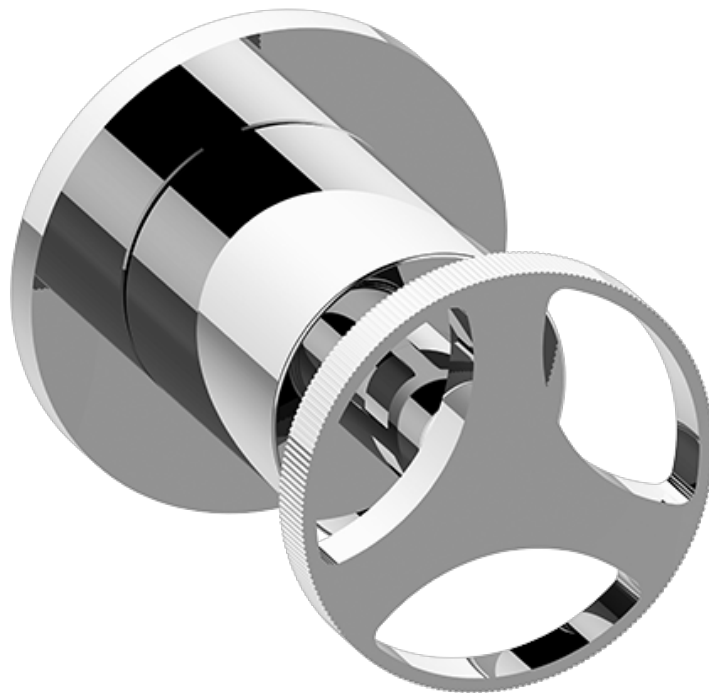

SHOWER
Harley M-Series 3-Way Diverter
Valve Trim with Handle
G-8069-C19E1-T

GRAFF®

Information

- Single metal handle
- Decorative trim plate
- Use with G-8076 Stop/Volume Control Rough Valve with Pass-Through or G-8077 Stop/Volume Control Rough Valve

Finishes