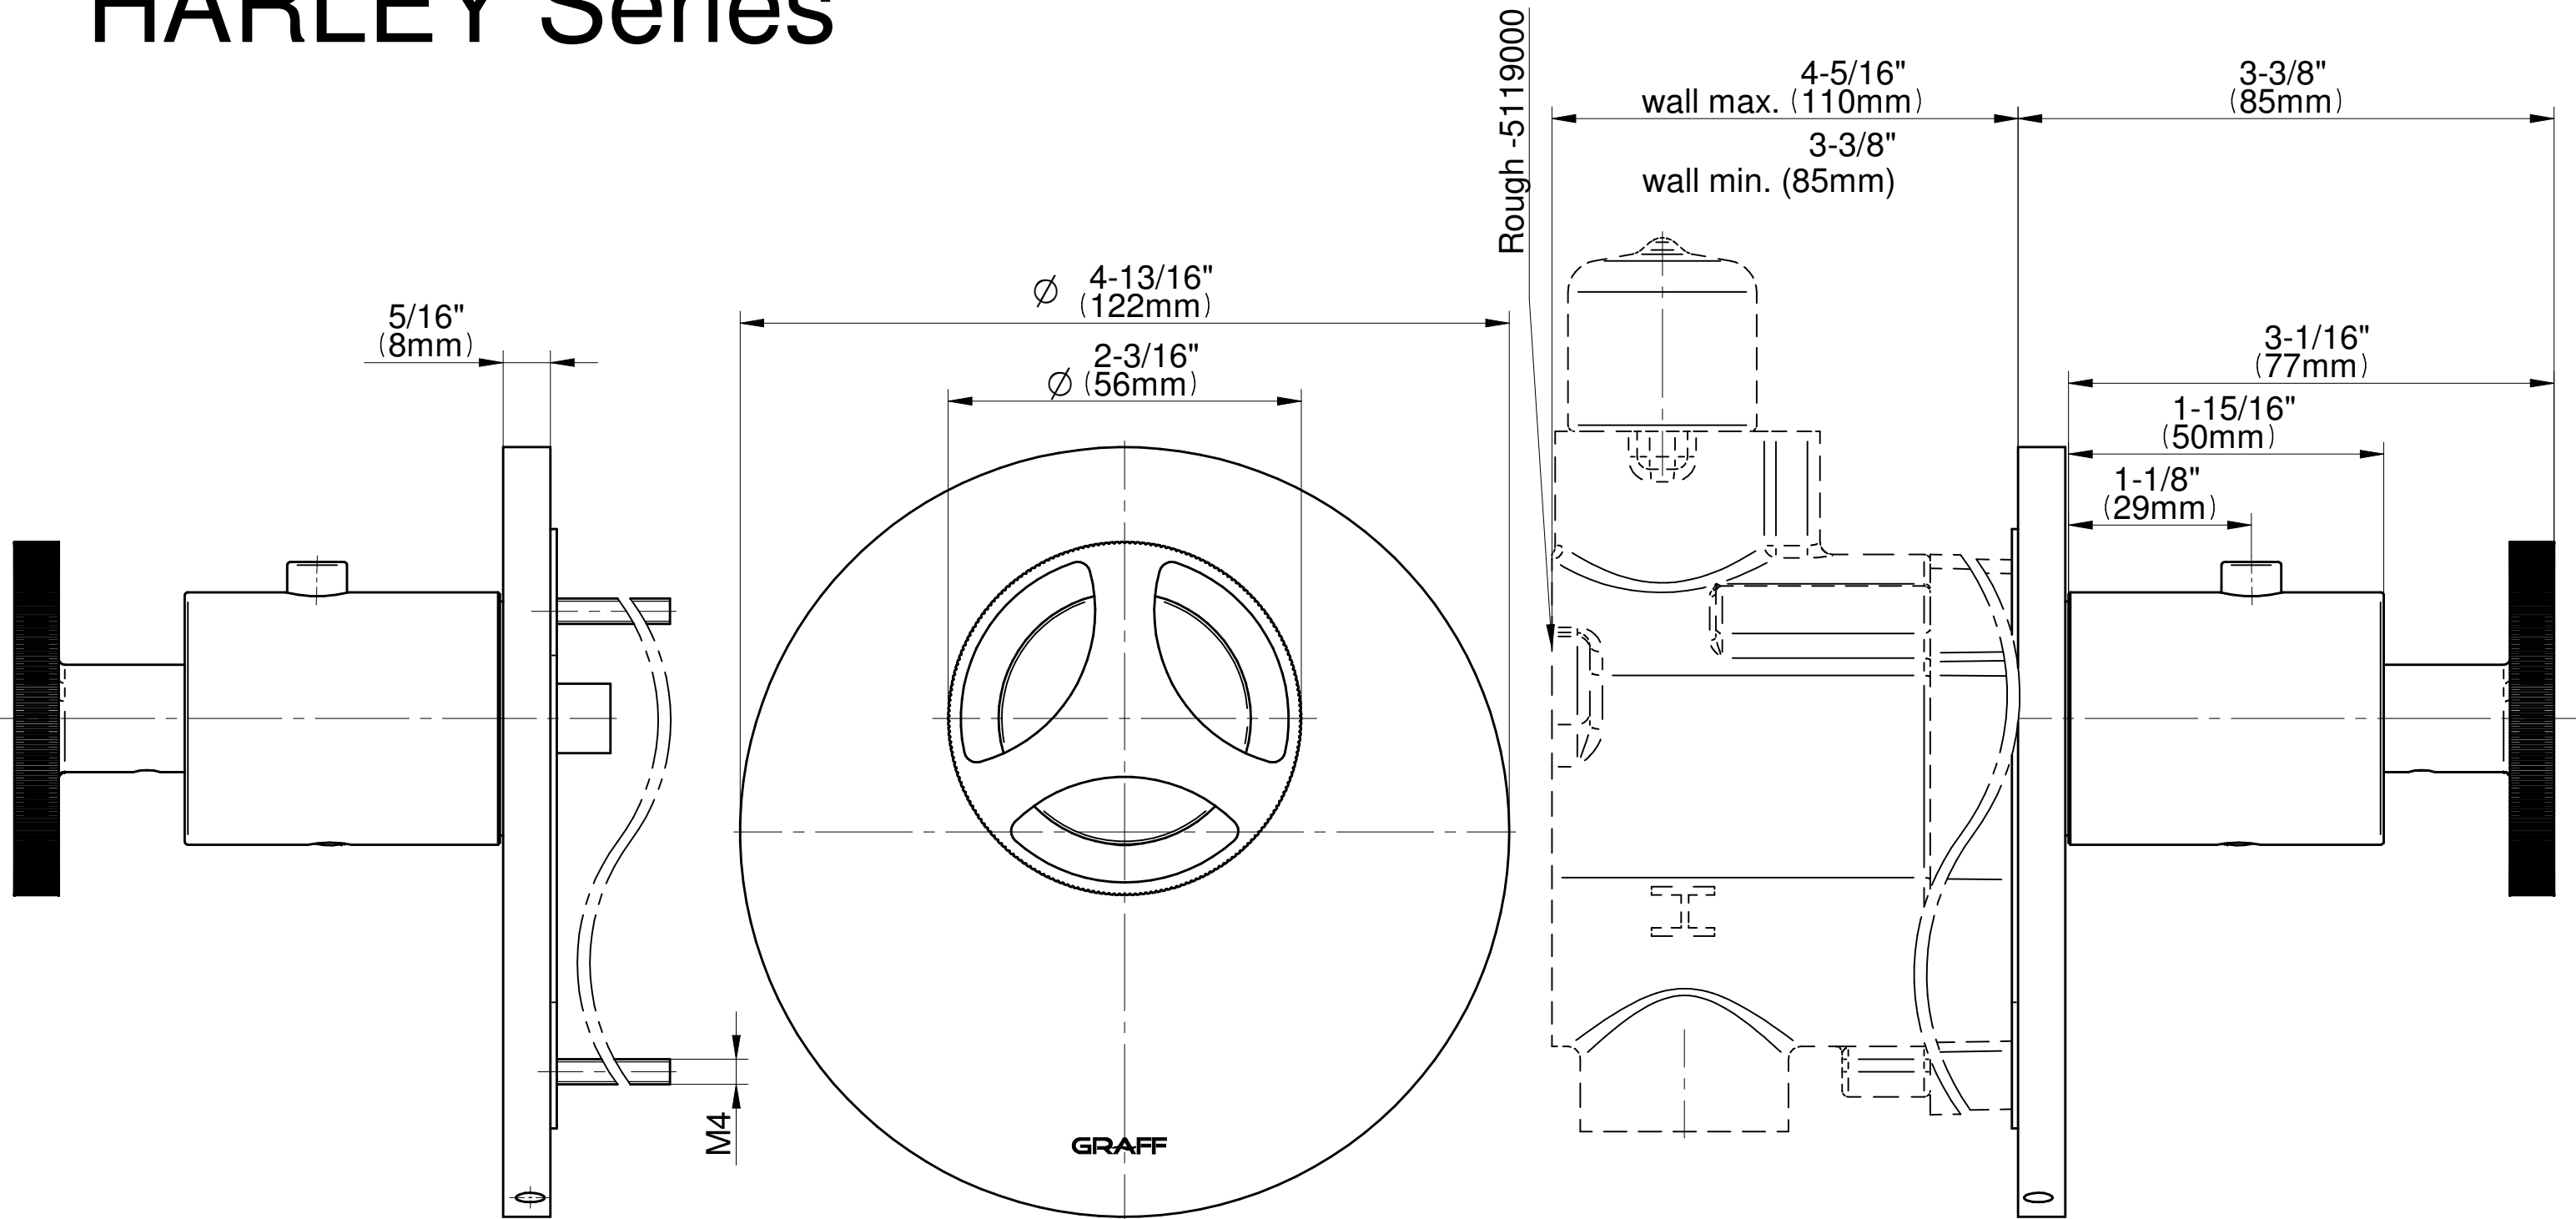

G-8037-C19E

HARLEY Series