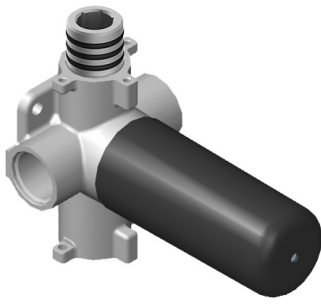

### Information

- 11.7 gpm @ 60 psi
- 3/4" universal inlets/outlets with female threads
- Operates one function at a time
- Stacking inlet and pass-through port feature
- Supplied with protective plastic cover
- CALGreen compliant depending on functions

### Finishes

Polished  
Chrome

**G-8052** M-Series  
 2-Way Diverter Volume Control Valve  
 WITH Off Function and Pass-Through

**Product Features**

- 12.1 gpm @ 60 psi
- 3/4" universal inlets/outlets with female threads
- Stacking inlet and pass-through port feature
- Supplied with protective plastic cover
- CalGreen compliant dependent on functions