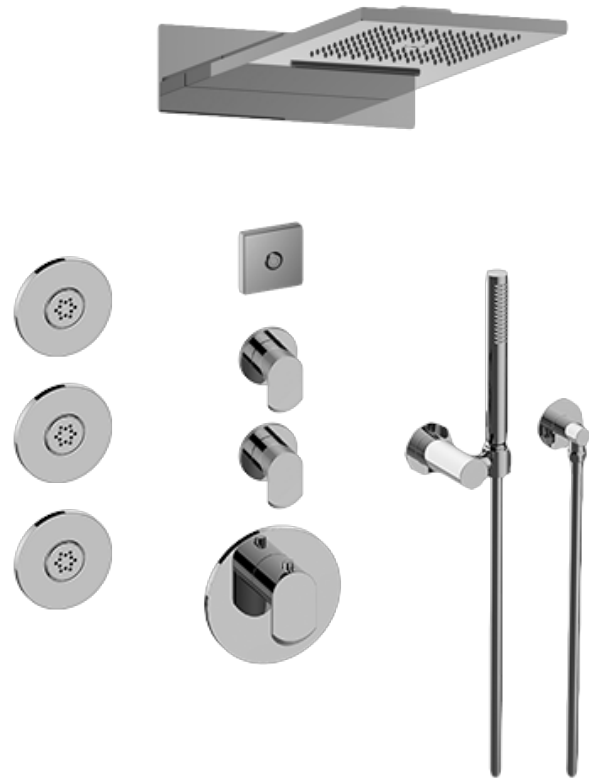

SHOWER  
M-Series Full Thermostatic  
Shower System with LED  
**GL3.124SE-LM45E0**

---

**GRAFF®**

## Information

- 3/4" thermostatic valve and trim
- 3/4" 2-way diverter valve and trim (2 pieces)
- G-8201 dual-function, stainless steel showerhead, with rainfall and cascade settings, features 134 no-clog, easy-clean spray nozzles
- Single LED light with 6 color variations
- Flush-mounted swivel body sprays (3 pieces)
- Handshower set with wall bracket and 59" hose
- Optional extension kit
- Flow rates: rainfall  $\leq 2.0$  max gpm, cascade  $\leq 2.0$  max gpm, handshower  $\leq 1.5$  max gpm, body sprays  $\leq 1.5$  max gpm each
- ADA

SHOWER  
Thermostatic Rough Valve  
**G-8006**

**GRAFF**<sup>®</sup>

---