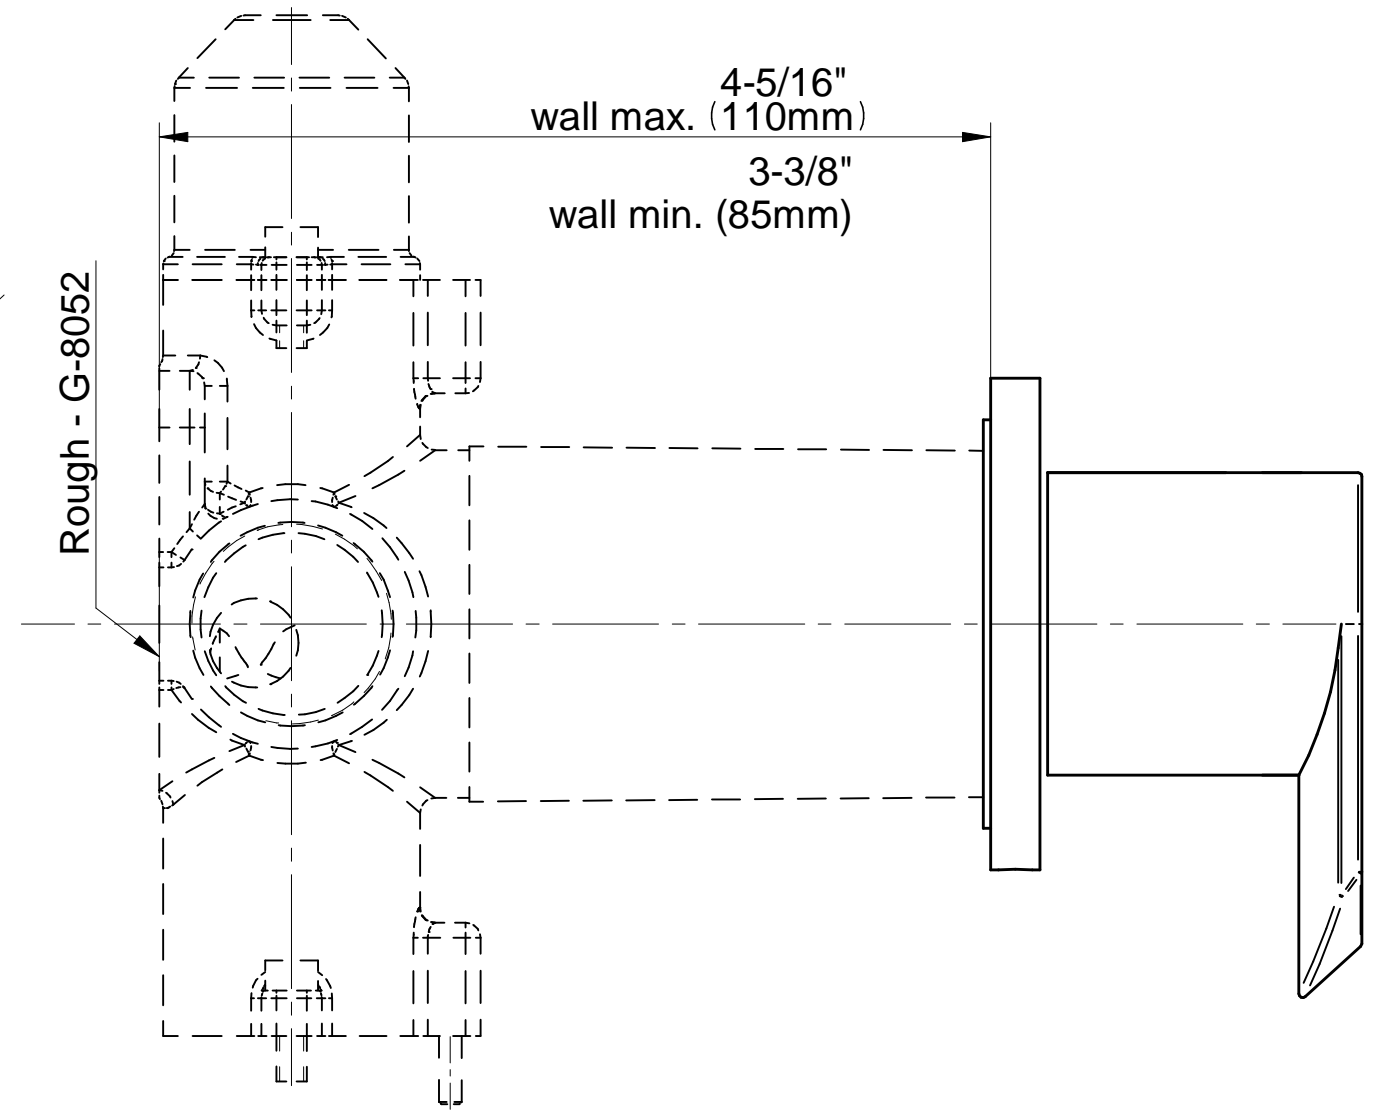

G-8068-LM45E1

PHASE Series