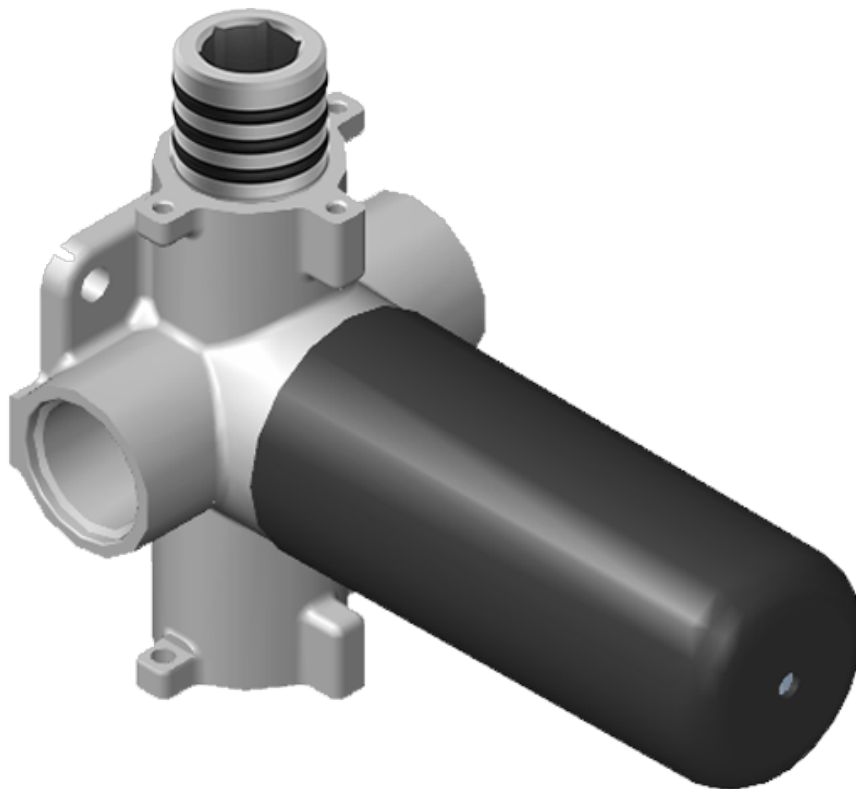

## Information

- 3/4" thermostatic valve and trim
- 3/4" 2-way diverter valve and trim (2 pieces)
- G-8201 dual-function, stainless steel showerhead, with rainfall and cascade settings, features 134 no-clog, easy-clean spray nozzles
- Single LED light with 6 color variations
- Flush-mounted swivel body sprays (3 pieces)
- Handshower set with wall bracket and 59" hose
- Optional extension kit
- Flow rates: rainfall  $\leq 2.0$  max gpm, cascade  $\leq 2.0$  max gpm, handshower  $\leq 1.5$  max gpm, body sprays  $\leq 1.5$  max gpm each
- ADA

## PHASE Series

SHOWER  
Two-Way Diverter Volume Control  
Valve WITH Off Function and Pass-  
Through  
**G-8052**

---

**GRAFF®**