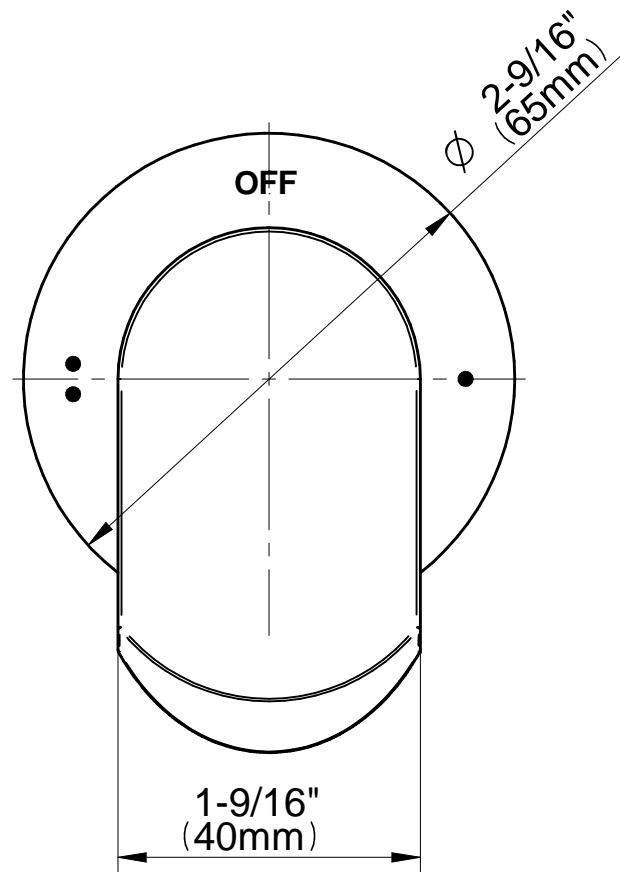

G-8068-LM45E1

PHASE Series