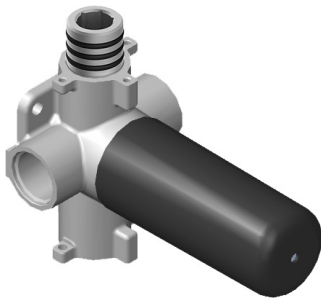

## PHASE Series

SHOWER  
Two-Way Diverter Volume Control  
Valve WITH Off Function and Pass-  
Through  
**G-8052**

---

**GRAFF®**

### Information

- 11.7 gpm @ 60 psi
- 3/4" universal inlets/outlets with female threads
- Operates one function at a time
- Stacking inlet and pass-through port feature
- Supplied with protective plastic cover
- CALGreen compliant depending on functions

### Finishes

Polished  
Chrome

**G-8052** M-Series  
 2-Way Diverter Volume Control Valve  
 WITH Off Function and Pass-Through

**Product Features**

- 12.1 gpm @ 60 psi
- 3/4" universal inlets/outlets with female threads
- Stacking inlet and pass-through port feature
- Supplied with protective plastic cover
- CalGreen compliant dependent on functions