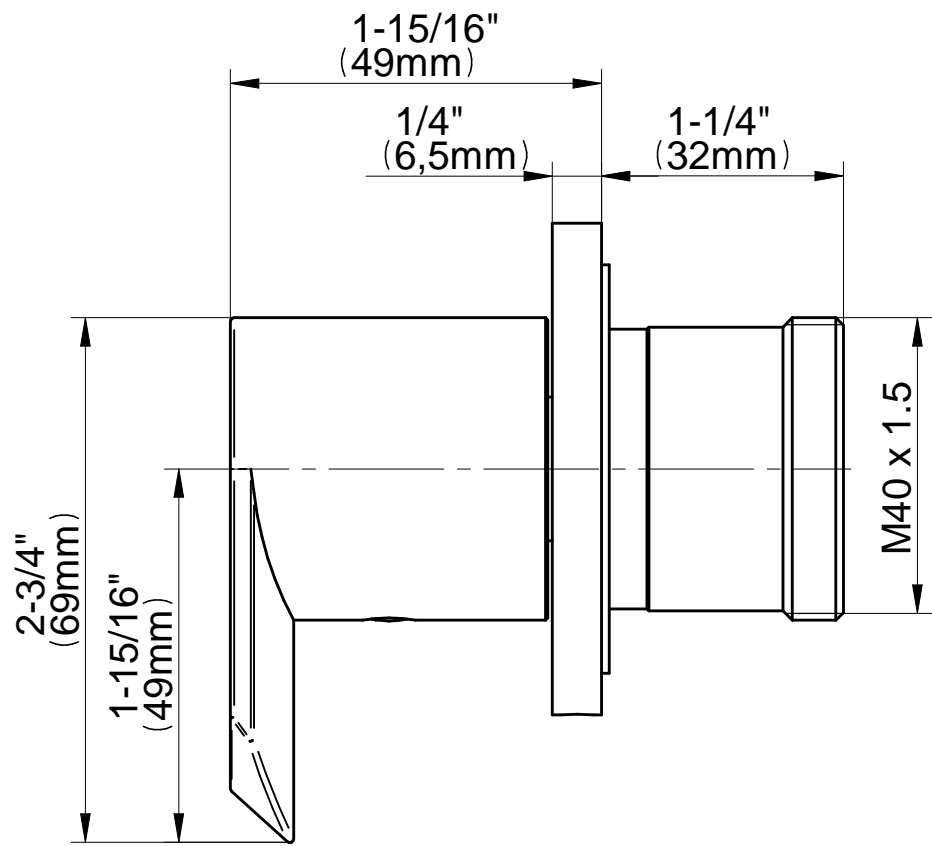

G-8068-LM45E1

PHASE Series