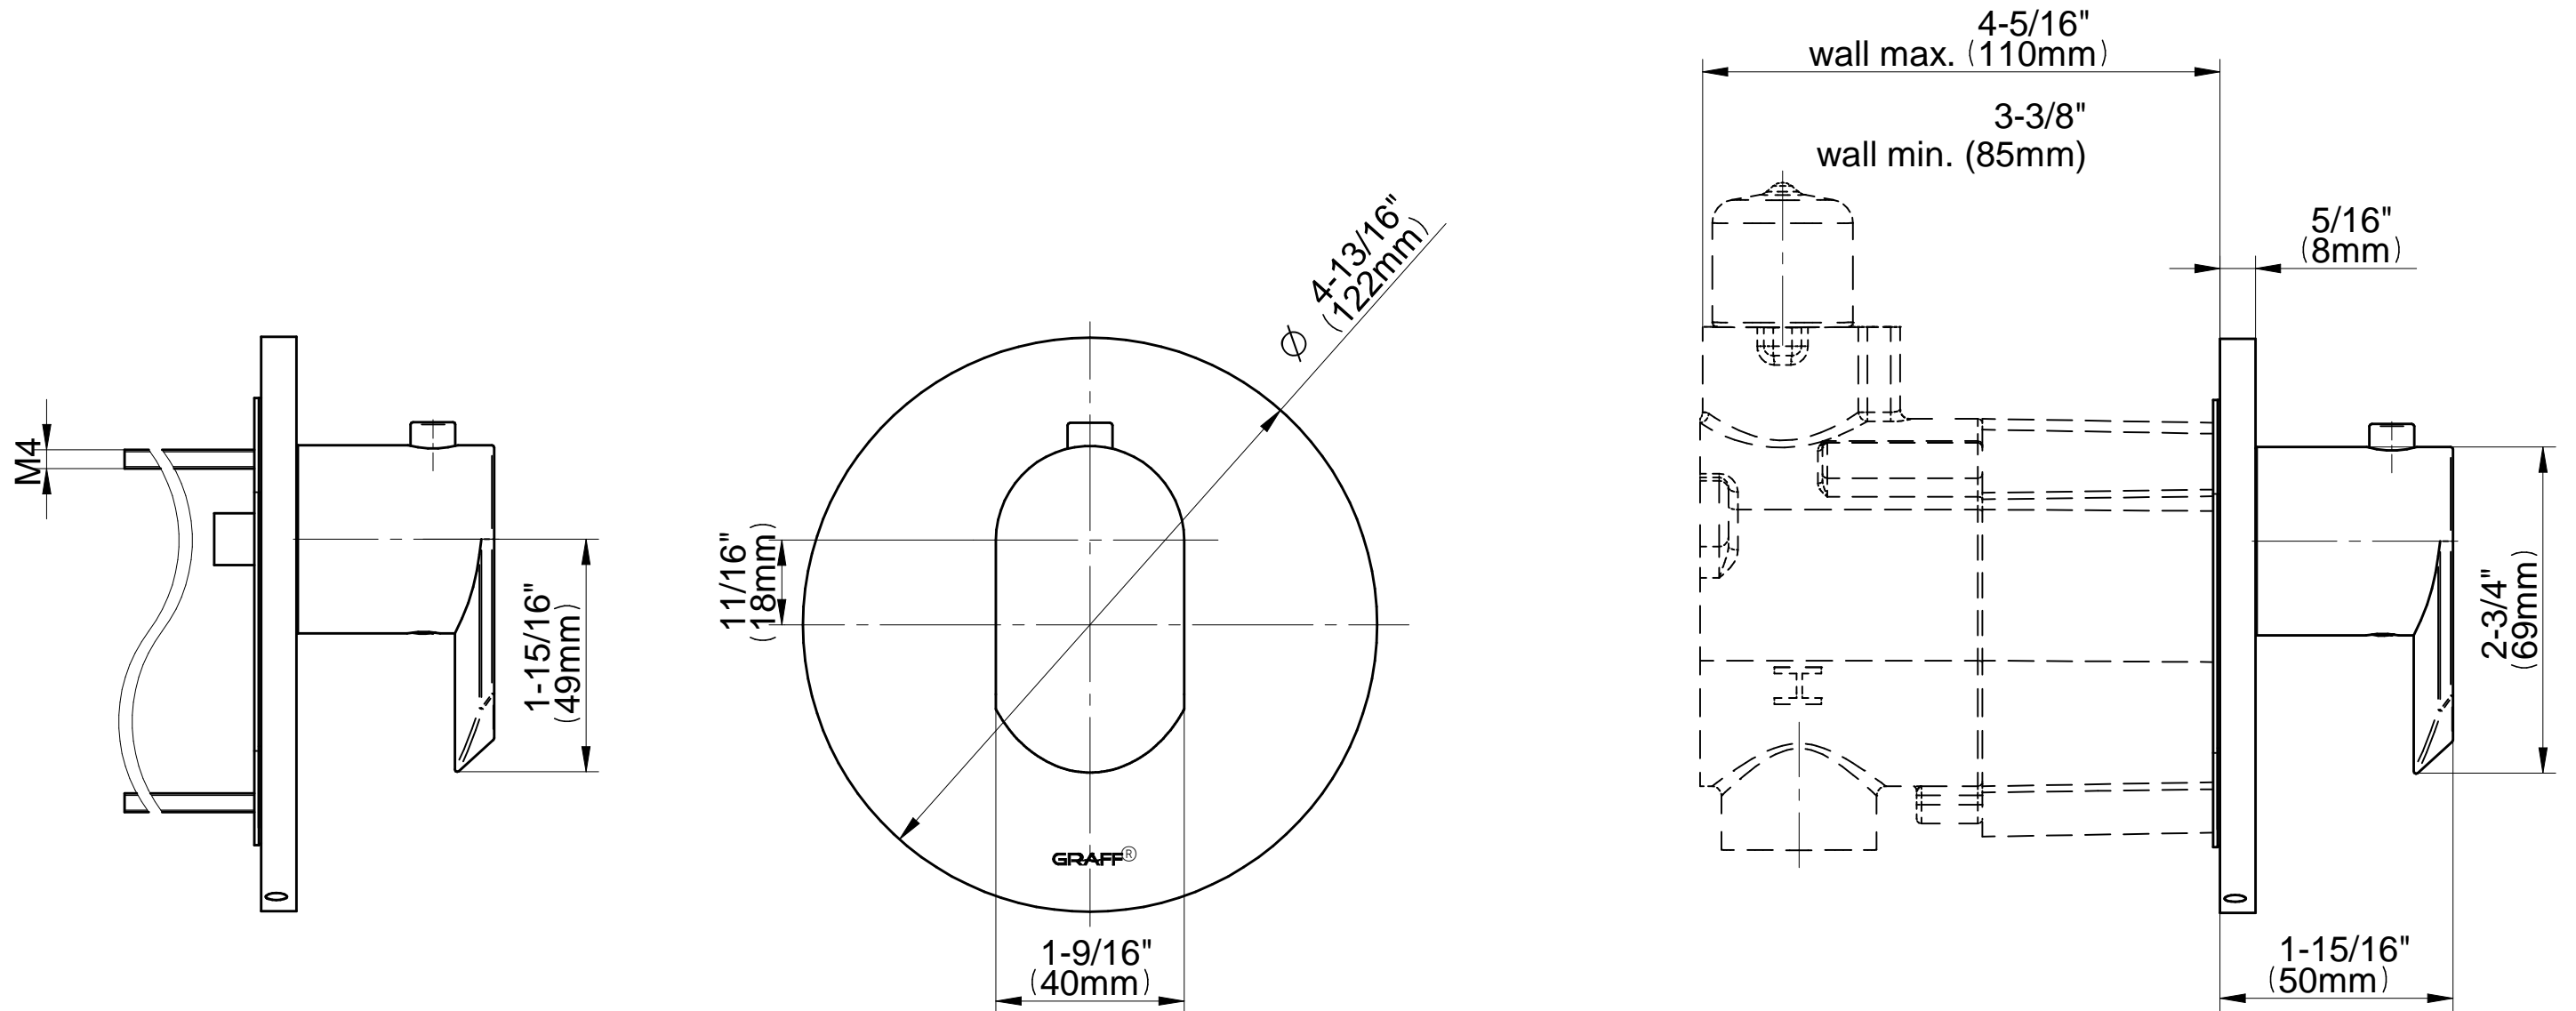

G-8037-LM45E

PHASE Series