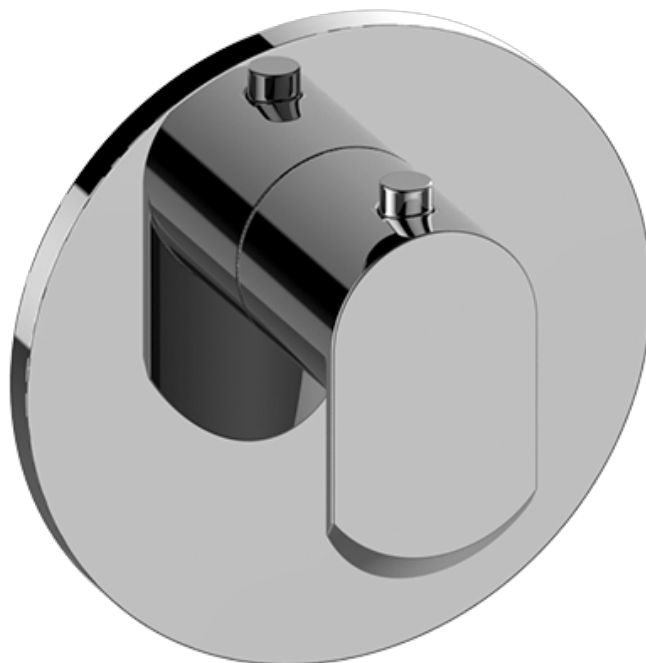

## Information

- 3/4" thermostatic valve and trim
- 3/4" 2-way diverter valve and trim (2 pieces)
- G-8201 dual-function, stainless steel showerhead, with rainfall and cascade settings, features 134 no-clog, easy-clean spray nozzles
- Single LED light with 6 color variations
- Flush-mounted swivel body sprays (3 pieces)
- Handshower set with wall bracket and 59" hose
- Optional extension kit
- Flow rates: rainfall  $\leq 2.0$  max gpm, cascade  $\leq 2.0$  max gpm, handshower  $\leq 1.5$  max gpm, body sprays  $\leq 1.5$  max gpm each
- ADA

### Information

- Single metal handle
- Decorative trim plate
- Use with G-8006 thermostatic rough valve
- To complete package, you must order rough valve
- ADA