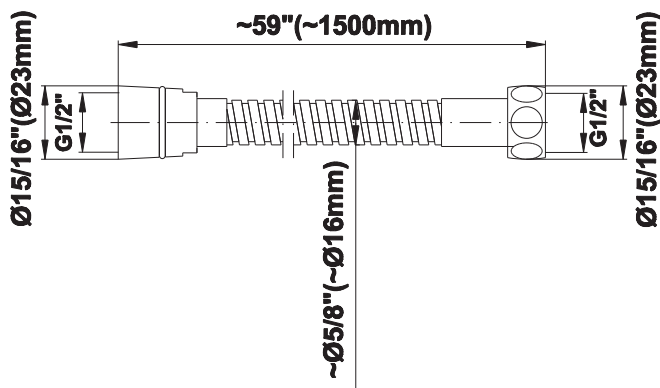

G-8605

Shower Components
59" Shower Hose

GRAFF®

Product Features

- Brass spiral flexible hose with conical nut

Warranty

- Limited lifetime warranty

For complete warranty information go to www.graff-designs.com/en-nam/warranty

Available Finishes

- Polished Chrome
  G-8605-PC
- Polished Nickel
  G-8605-PN
- Brushed Nickel
  G-8605-BNi
- Unfinished Brushed Brass*
  G-8605-UBB*
- Unfinished Brass*
  G-8605-UB*
- Matte Black*
  G-8605-MBK*
- Architectural Black*
  G-8605-BK*
- Architectural White*
  G-8605-WT*
- Olive Brass*
  G-8605-OB*
- Gunmetal*
  G-8605-GM*
- Vintage Brushed Brass*
  G-8605-VBB*
- Steelnox (Satin Nickel)
  G-8605-SN
- 24K Brushed Gold*
  G-8605-BAU*
- 24K Gold*
  G-8605-AU*
- Gunmetal Distressed*
  G-8605-GMD*

* Special order finish- call for availability