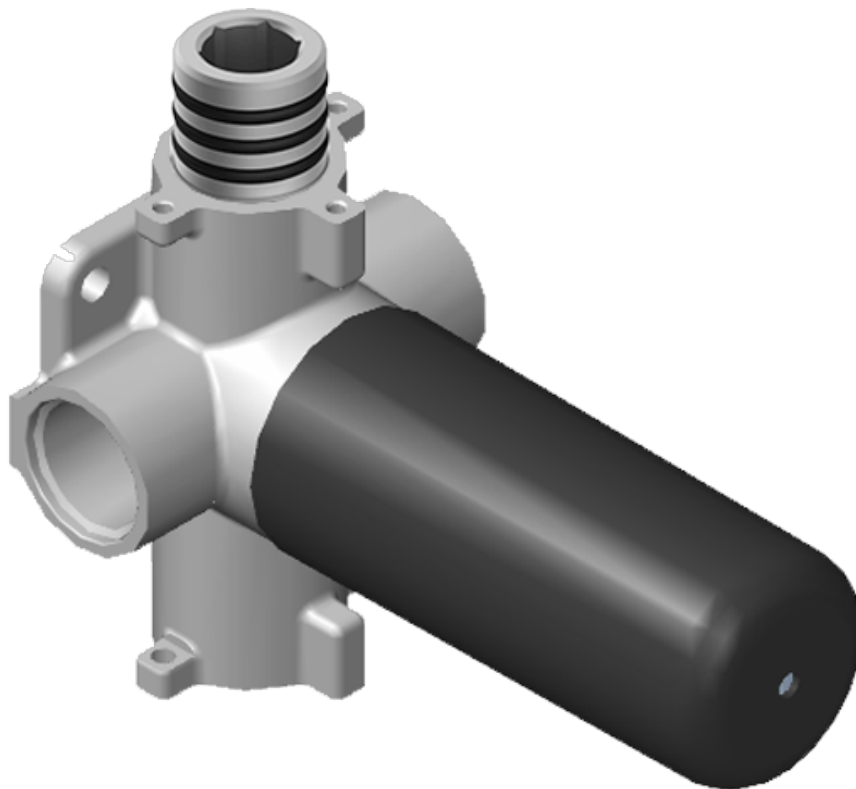

SHOWER
Two-Way Diverter Volume Control
Valve WITH Off Function and Pass-
Through
G-8052

GRAFF®

Information

- 11.7 gpm @ 60 psi
- 3/4" universal inlets/outlets with female threads
- Operates one function at a time
- Stacking inlet and pass-through port feature
- Supplied with protective plastic cover
- CALGreen compliant depending on functions

Finishes