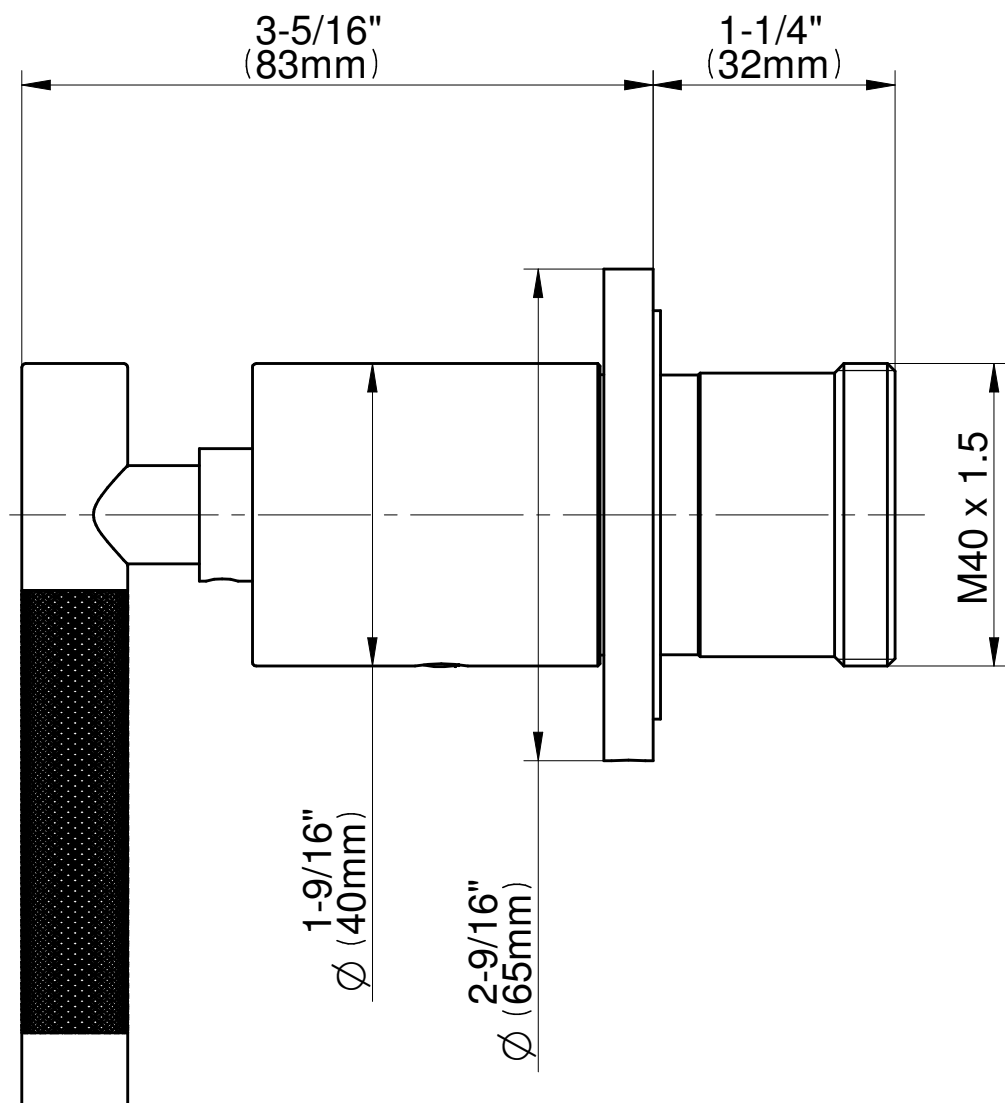

G-8068-LM57E1

Harley Series