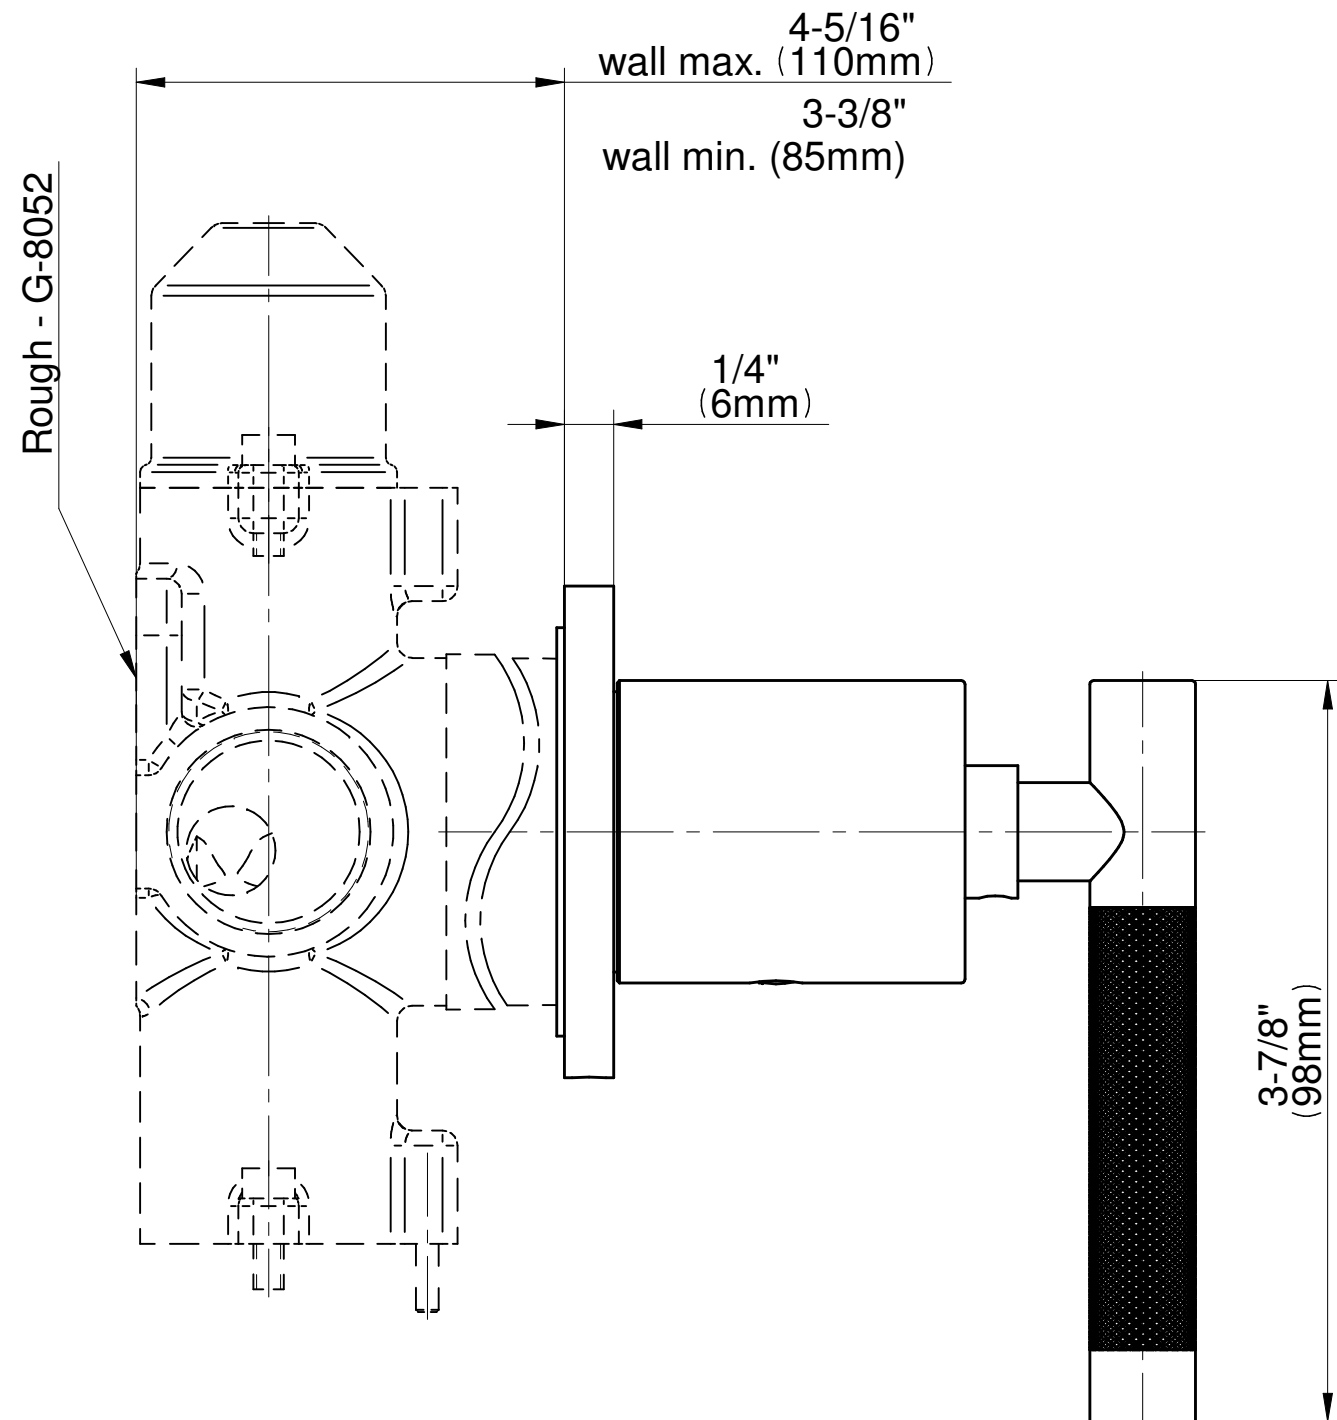

G-8068-LM57E1

Harley Series