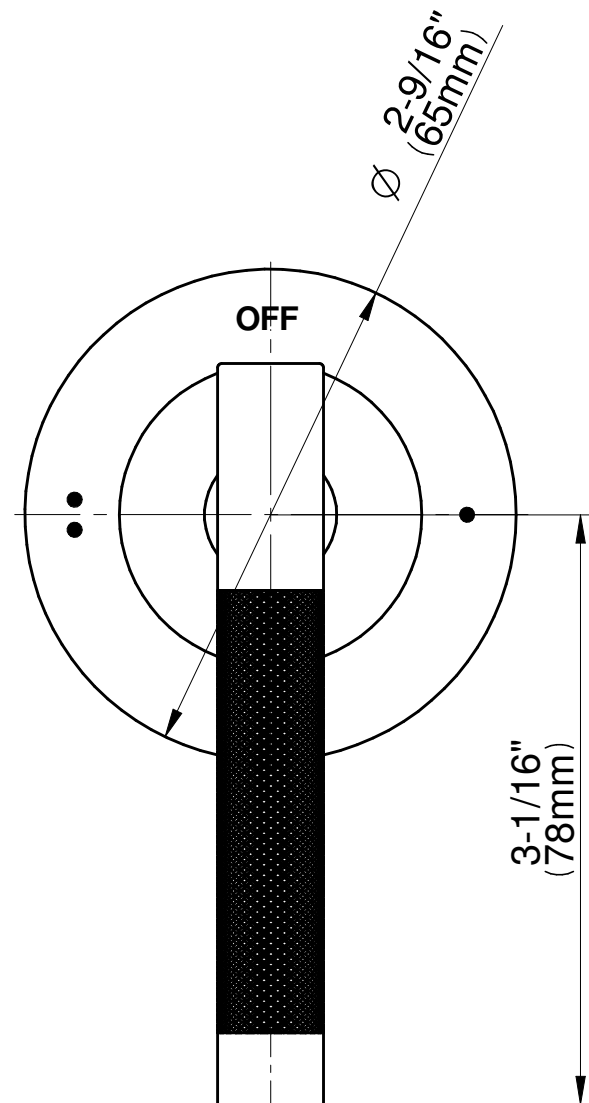

G-8068-LM57E1

Harley Series