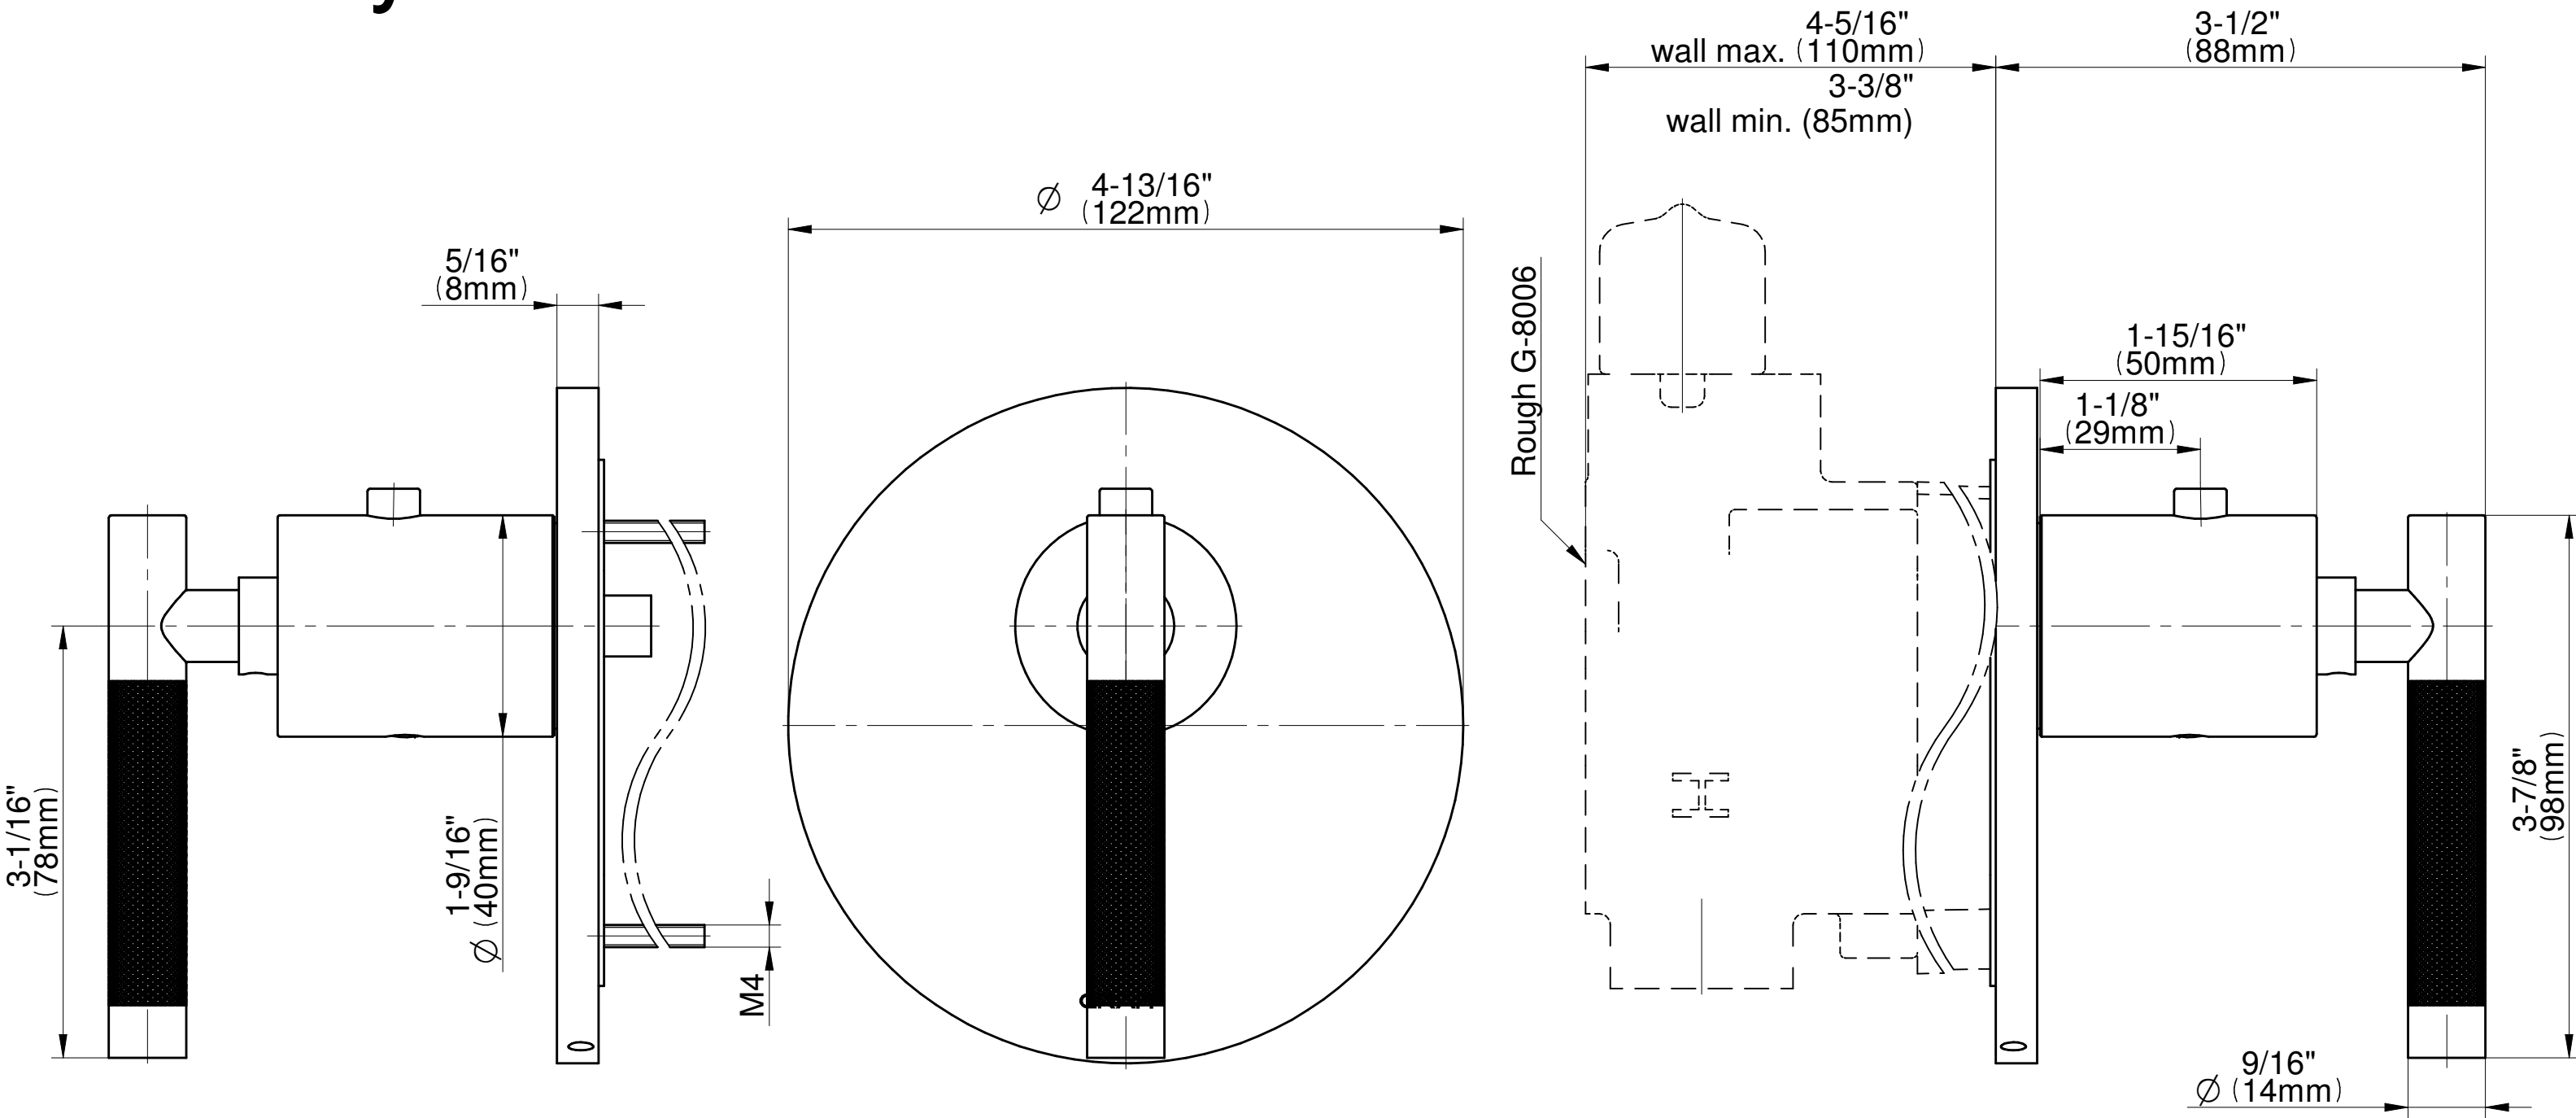

G-8037-LM57E

Harley Series