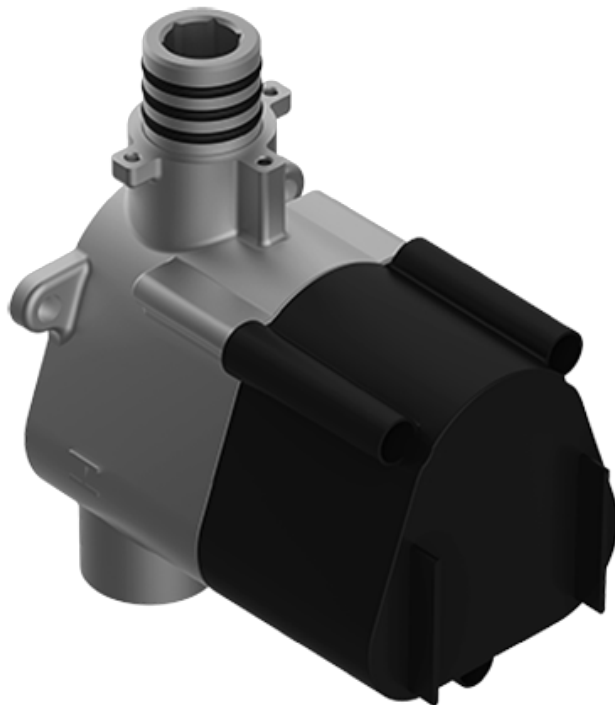

## Information

- 3/4" thermostatic valve and trim
- 3/4" 2-way diverter valve and trim (2 pieces)
- G-8225 dual-function, stainless steel showerhead, with rainfall and cascade settings, features 100 no-clog, easy-clean spray nozzles
- Flush-mounted swivel body sprays (3 pieces)
- Handshower set with wall bracket and 59" hose
- Optional extension kit
- Flow rates: rainfall  $\leq$  1.8 max gpm, cascade  $\leq$  1.8 max gpm, handshower  $\leq$  1.5 max gpm, body sprays  $\leq$  1.5 max gpm each
- ADA

### Information

- Single metal handle
- Decorative trim plate
- Use with G-8006 Thermostatic Rough Valve
- ADA

# G-8037-LM57E

## Harley Series

SHOWER  
Thermostatic Rough Valve  
**G-8006**

**GRAFF**<sup>®</sup>

---