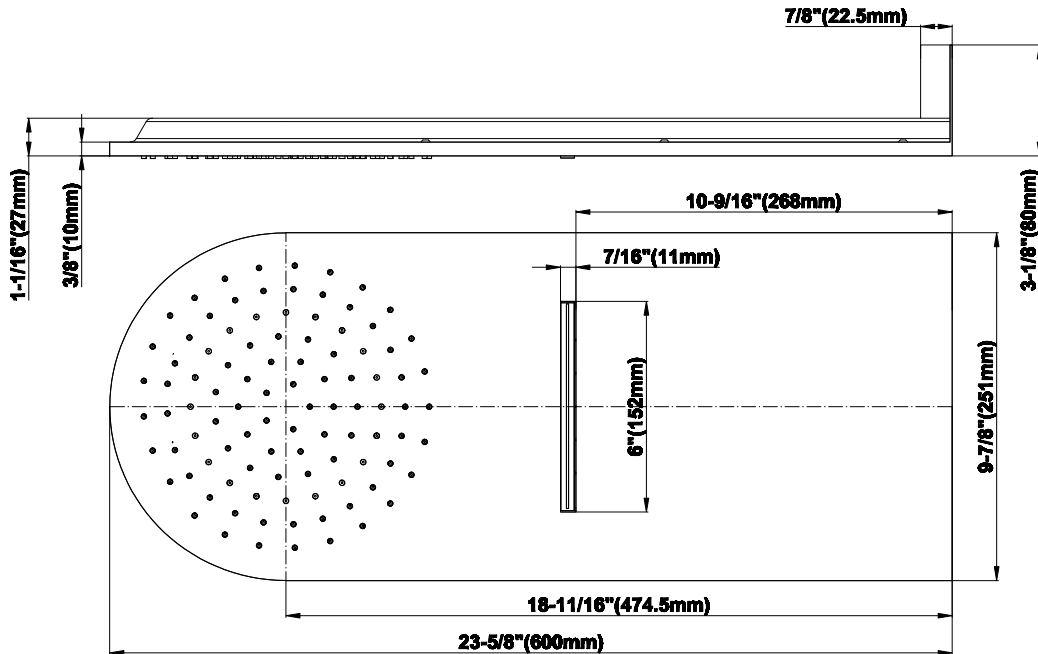

G-8225

Aqua-Sense Collection
Dual-Function Water Feature

Product Features

- Stainless steel
- Wall-mounted installation
- Rainfall and cascade functions
- Functions may be used separately or simultaneously
- Rainfall flow rate ≤ 1.8 max gpm
- Cascade flow rate ≤ 1.8 max gpm
- 100 no-clog, easy-clean rubber water nozzles

Available Finishes

- Stainless Polished
  G-8225-SP
- Stainless Brushed
  G-8225-SB

Warranty

- Limited lifetime warranty

For complete warranty information go to
<https://www.graff-faucets.com/en/info/faqs>

Code Compliance

- CALGreen

The measurements shown are for reference only. Products and specifications shown are subject to change without notice. Revised 4/2019
www.graff-designs.com | phone: 800-954-4723