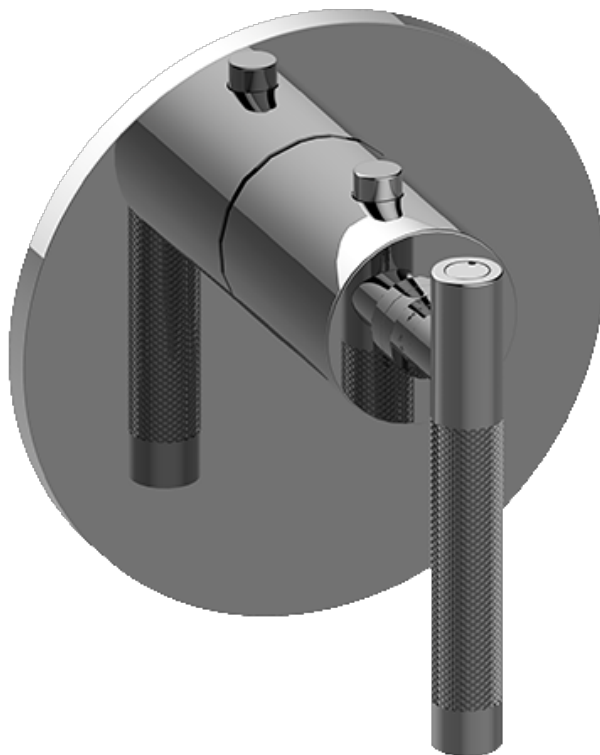

SHOWER  
M-Series Full Thermostatic  
Shower System  
**GL3.123SE-LM57E0**

---

**GRAFF®**

## Information

- 3/4" thermostatic valve and trim
- 3/4" 2-way diverter valve and trim (2 pieces)
- G-8225 dual-function, stainless steel showerhead, with rainfall and cascade settings, features 100 no-clog, easy-clean spray nozzles
- Flush-mounted swivel body sprays (3 pieces)
- Handshower set with wall bracket and 59" hose
- Optional extension kit
- Flow rates: rainfall  $\leq$  1.8 max gpm, cascade  $\leq$  1.8 max gpm, handshower  $\leq$  1.5 max gpm, body sprays  $\leq$  1.5 max gpm each
- ADA

SHOWER  
Harley M-Series Thermostatic  
Valve Trim with Handle

**GRAFF**<sup>®</sup>

### Information

- Single metal handle
- Decorative trim plate
- Use with G-8006 Thermostatic Rough Valve
- ADA