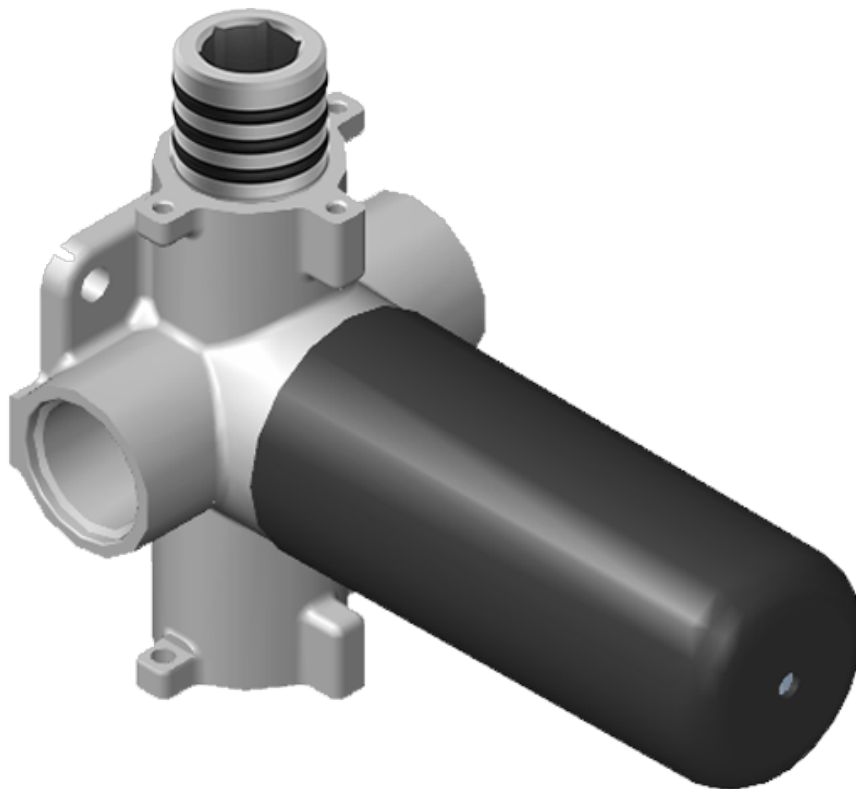

SHOWER
M-Series Full Thermostatic
Shower System with LED
GM3.124SE-LM31E0

GRAFF®

Information

- 3/4" thermostatic valve and trim
- 3/4" 2-way diverter valve and trim (2 pieces)
- G-8201 dual-function, stainless steel showerhead, with rainfall and cascade settings, features 134 no-clog, easy-clean spray nozzles
- Single LED light with 6 color variations
- Flush-mounted swivel body sprays (3 pieces)
- Handshower set with wall bracket and 59" hose
- Optional extension kit
- Flow rates: rainfall ≤ 2.0 max gpm, cascade ≤ 2.0 max gpm, handshower ≤ 1.5 max gpm, body sprays ≤ 1.5 max gpm each
- ADA

www.graff-designs.com | phone: 800-954-4723

SHOWER
Two-Way Diverter Volume Control
Valve WITH Off Function and Pass-
Through
G-8052

GRAFF®

Information

- 11.7 gpm @ 60 psi
- 3/4" universal inlets/outlets with female threads
- Operates one function at a time
- Stacking inlet and pass-through port feature
- Supplied with protective plastic cover
- CALGreen compliant depending on functions

Finishes

Polished
Chrome

SHOWER
Solar M-Series 2-Way Diverter
Valve Trim with Handle
G-8071-LM31E1-T

GRAFF[®]

Information

- Single metal handle and decorative trim plate
- Use with G-8052 2-Way Diverter Volume Control Valve WITH Off Function and Pass-Through
- ADA

Finishes

Polished
Chrome

G-8071-LM31E1-T

SOLAR Series

SHOWER
Dual-Function Water Feature with
LED
G-8201

GRAFF®

Information

- Stainless Steel
- Rainfall and Cascade functions
- Functions may be used separately or simultaneously
- Single LED light with 6 color variations
- Rainfall flow rate ≤ 2.0 max gpm
- Cascade flow rate ≤ 2.0 max gpm
- 134 no-clog, easy-clean rubber water nozzles
- Includes wall-mount button for LED control box
- CALGreen