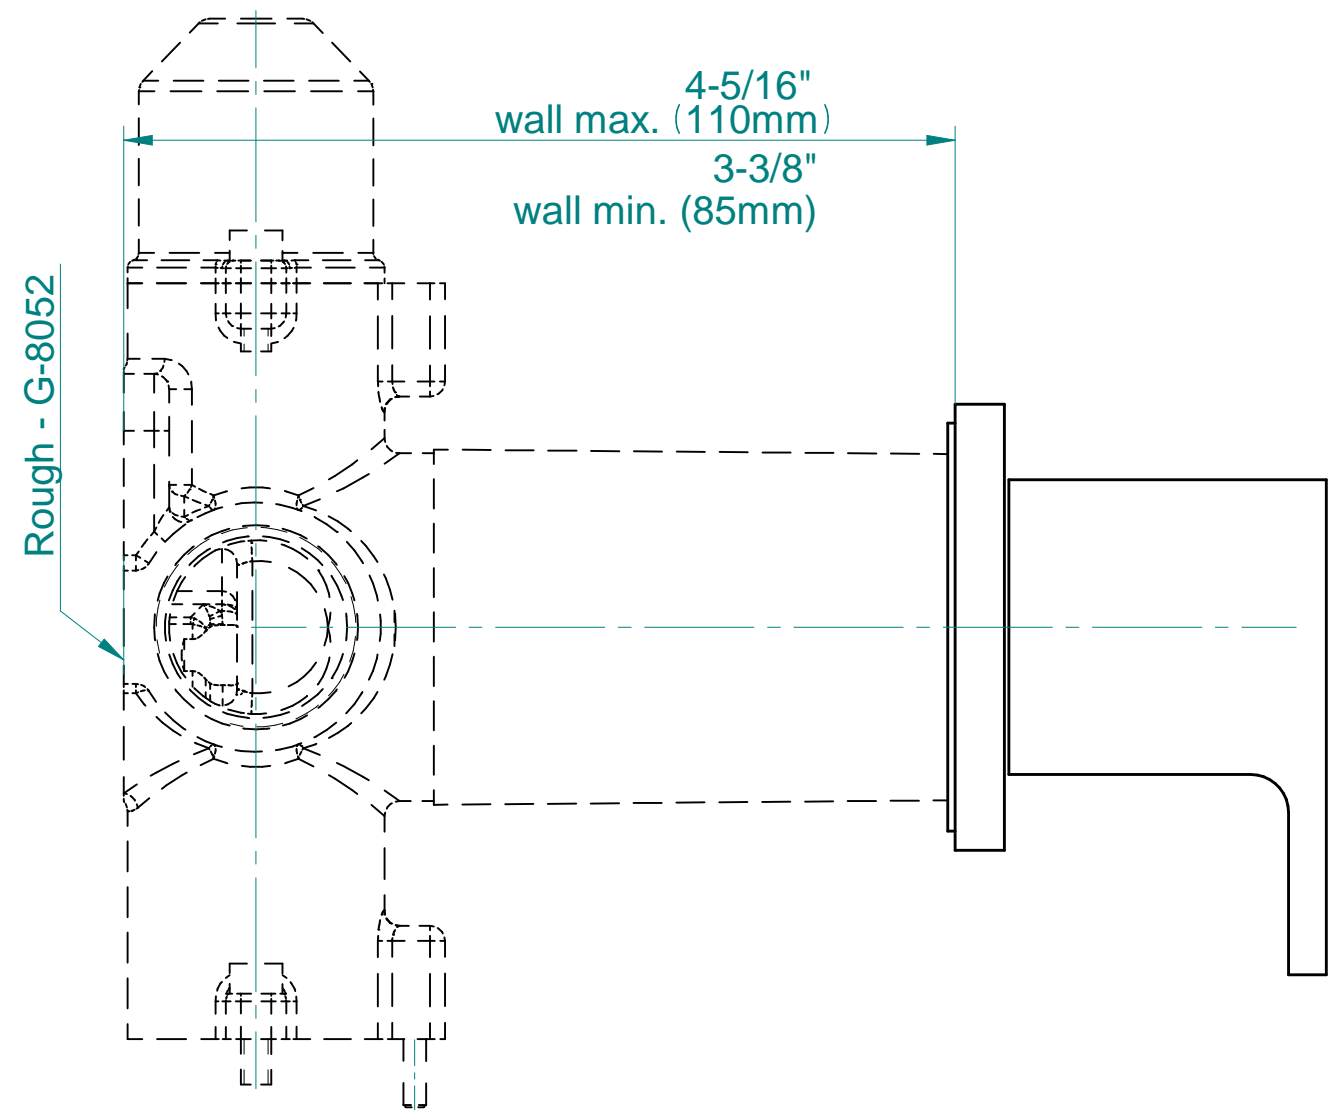

SHOWER
M-Series Full Thermostatic
Shower System with LED
GM3.124SE-LM31E0

GRAFF®

Information

- 3/4" thermostatic valve and trim
- 3/4" 2-way diverter valve and trim (2 pieces)
- G-8201 dual-function, stainless steel showerhead, with rainfall and cascade settings, features 134 no-clog, easy-clean spray nozzles
- Single LED light with 6 color variations
- Flush-mounted swivel body sprays (3 pieces)
- Handshower set with wall bracket and 59" hose
- Optional extension kit
- Flow rates: rainfall ≤ 2.0 max gpm, cascade ≤ 2.0 max gpm, handshower ≤ 1.5 max gpm, body sprays ≤ 1.5 max gpm each
- ADA

www.graff-designs.com | phone: 800-954-4723

SHOWER
Two-Way Diverter Volume Control
Valve WITH Off Function and Pass-
Through
G-8052

GRAFF®

Information

- 11.7 gpm @ 60 psi
- 3/4" universal inlets/outlets with female threads
- Operates one function at a time
- Stacking inlet and pass-through port feature
- Supplied with protective plastic cover
- CALGreen compliant depending on functions

Finishes

Polished
Chrome

SHOWER
Solar M-Series 2-Way Diverter
Valve Trim with Handle
G-8071-LM31E1-T

GRAFF[®]

Information

- Single metal handle and decorative trim plate
- Use with G-8052 2-Way Diverter Volume Control Valve WITH Off Function and Pass-Through
- ADA

Finishes

Polished
Chrome

G-8071-LM31E1-T

SOLAR Series

SHOWER
Dual-Function Water Feature with
LED
G-8201

GRAFF®

Information

- Stainless Steel
- Rainfall and Cascade functions
- Functions may be used separately or simultaneously
- Single LED light with 6 color variations
- Rainfall flow rate ≤ 2.0 max gpm
- Cascade flow rate ≤ 2.0 max gpm
- 134 no-clog, easy-clean rubber water nozzles
- Includes wall-mount button for LED control box
- CALGreen