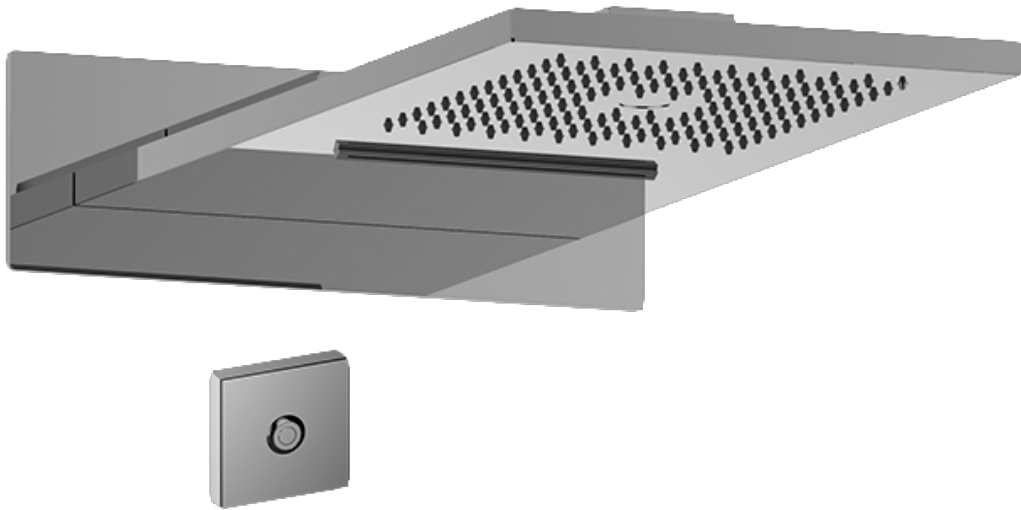

SHOWER
M-Series Full Thermostatic
Shower System with LED
GM3.124SE-LM31E0

GRAFF®

Information

- 3/4" thermostatic valve and trim
- 3/4" 2-way diverter valve and trim (2 pieces)
- G-8201 dual-function, stainless steel showerhead, with rainfall and cascade settings, features 134 no-clog, easy-clean spray nozzles
- Single LED light with 6 color variations
- Flush-mounted swivel body sprays (3 pieces)
- Handshower set with wall bracket and 59" hose
- Optional extension kit
- Flow rates: rainfall ≤ 2.0 max gpm, cascade ≤ 2.0 max gpm, handshower ≤ 1.5 max gpm, body sprays ≤ 1.5 max gpm each
- ADA

Finishes

Polished
Chrome

SHOWER
Solar M-Series 2-Way Diverter
Valve Trim with Handle
G-8071-LM31E1-T

GRAFF[®]

Information

- Single metal handle and decorative trim plate
- Use with G-8052 2-Way Diverter Volume Control Valve WITH Off Function and Pass-Through
- ADA

Finishes

Polished
Chrome

G-8071-LM31E1-T

SOLAR Series

SHOWER
Dual-Function Water Feature with
LED
G-8201

GRAFF®

Information

- Stainless Steel
- Rainfall and Cascade functions
- Functions may be used separately or simultaneously
- Single LED light with 6 color variations
- Rainfall flow rate ≤ 2.0 max gpm
- Cascade flow rate ≤ 2.0 max gpm
- 134 no-clog, easy-clean rubber water nozzles
- Includes wall-mount button for LED control box
- CALGreen

Finishes

Polished
Chrome

G-8201

Aqua-Sense Collection

Dual-Function Water Feature with LED

GRAFF[®]
CUTTING EDGE DESIGN

Product Features

- Stainless steel
- Wall-mounted installation
- Rainfall and cascade functions
- Functions may be used separately or simultaneously
- Single LED light with 6 color variations
- Rainfall flow rate ≤ 1.8 max gpm
- Cascade flow rate ≤ 1.8 max gpm
- 134 no-clog, easy-clean rubber water nozzles
- Includes wall-mount button for LED control box