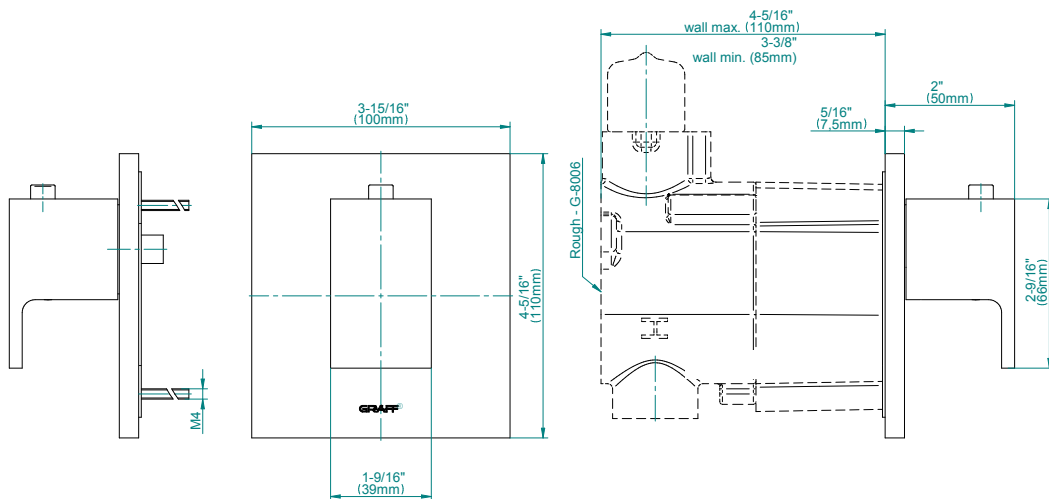

The measurements shown are for reference only. Products and specifications shown are subject to change without notice. Revised 7/2018.

www.graff-designs.com | phone: 800-954-4723