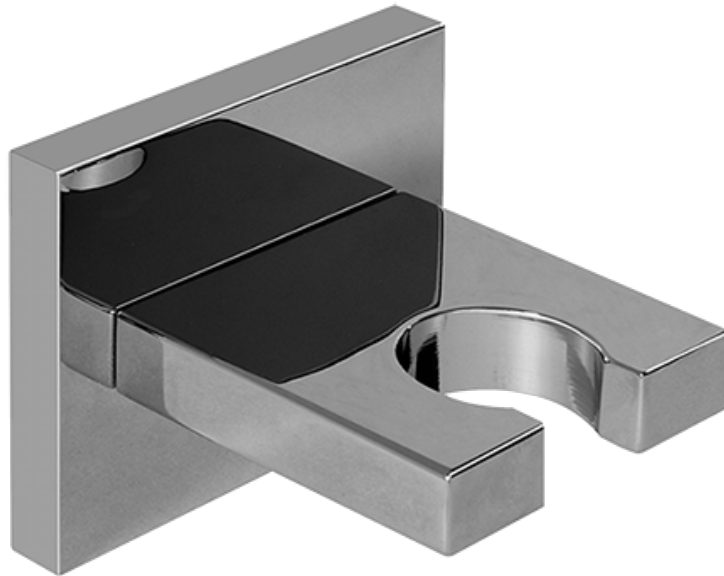

SHOWER
M-Series Full Thermostatic
Shower System with LED
GM3.124SE-LM31E0

GRAFF®

Information

- 3/4" thermostatic valve and trim
- 3/4" 2-way diverter valve and trim (2 pieces)
- G-8201 dual-function, stainless steel showerhead, with rainfall and cascade settings, features 134 no-clog, easy-clean spray nozzles
- Single LED light with 6 color variations
- Flush-mounted swivel body sprays (3 pieces)
- Handshower set with wall bracket and 59" hose
- Optional extension kit
- Flow rates: rainfall ≤ 2.0 max gpm, cascade ≤ 2.0 max gpm, handshower ≤ 1.5 max gpm, body sprays ≤ 1.5 max gpm each
- ADA

Finishes

Polished
Chrome

G-8497

Shower Components

Contemporary Flush-Mount Body Spray with Solid Brass Swivel Head

Product Features

- 12 no-clog, easy-clean silicone jets
- Metal ball-joint allows for 18° angle adjustment of body spray
- Brass wall escutcheon and Flush-mounted trim
- 1/2" NPT female thread inlet
- Body spray flow rate ≤ 1.5 max gpm

SHOWER
59" Shower Hose
G-8605

GRAFF[®]

Information

- Brass spiral flexible hose with conical nut

Finishes

Polished
Chrome

Product Features

- Brass spiral flexible hose with conical nut

* Special order finish- call for availability

SHOWER
Contemporary Square Wall
Bracket for Handshower
G-8632

GRAFF[®]

Information

- Solid brass construction

Finishes

Polished
Chrome

G-8632