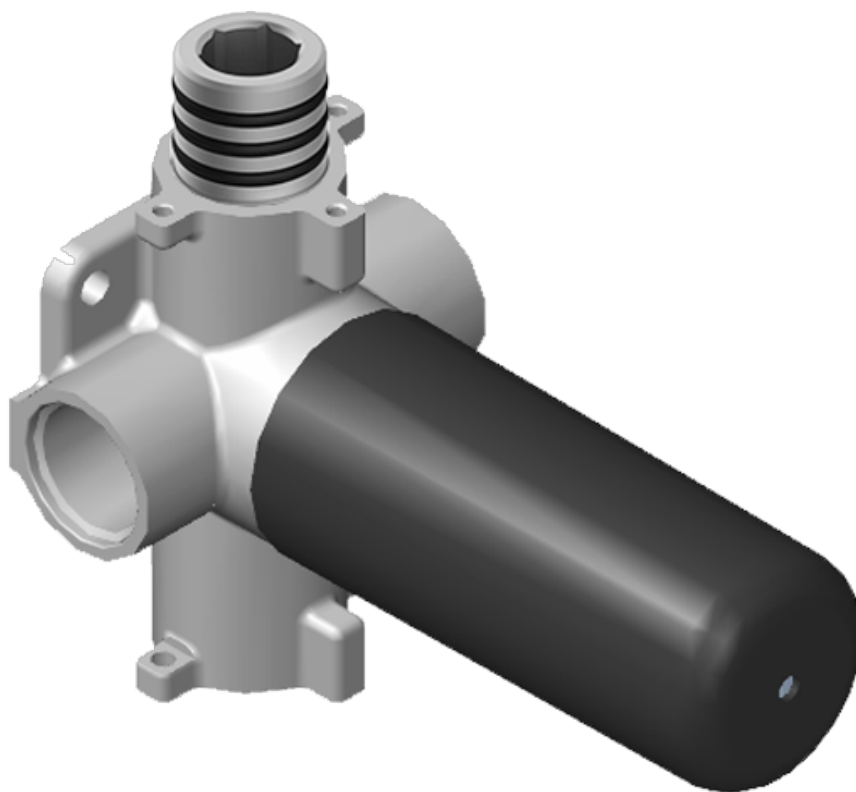

SHOWER
M-Series Full Thermostatic
Shower System
GM3.123SE-LM40E0

GRAFF®

Information

- 3/4" thermostatic valve and trim
- 3/4" 2-way diverter valve and trim (2 pieces)
- G-8226 dual-function, stainless steel showerhead, with rainfall and cascade settings, features 100 no-clog, easy-clean spray nozzles
- Flush-mounted swivel body sprays (3 pieces)
- Handshower set with wall bracket and 59" hose
- Optional extension kit
- Flow rates: rainfall ≤ 1.8 max gpm, cascade ≤ 1.8 max gpm, handshower ≤ 1.5 max gpm, body sprays ≤ 1.5 max gpm each
- ADA

www.graff-faucets.com | phone: 800-954-4723

SHOWER
Immersion M-Series Thermostatic
Valve Trim with Handle
G-8043-LM40E-T

GRAFF[®]

Information

- Single metal handle and decorative trim plate
- Use with G-8006 thermostatic rough valve
- ADA

Finishes

Polished
Chrome

SHOWER
Two-Way Diverter Volume Control
Valve WITH Off Function and Pass-
Through
G-8052

GRAFF®

Information

- 11.7 gpm @ 60 psi
- 3/4" universal inlets/outlets with female threads
- Operates one function at a time
- Stacking inlet and pass-through port feature
- Supplied with protective plastic cover
- CALGreen compliant depending on functions

Finishes

Polished
Chrome

G-8052 M-Series
 2-Way Diverter Volume Control Valve
 WITH Off Function and Pass-Through

Product Features

- 12.1 gpm @ 60 psi
- 3/4" universal inlets/outlets with female threads
- Stacking inlet and pass-through port feature
- Supplied with protective plastic cover
- CalGreen compliant dependent on functions