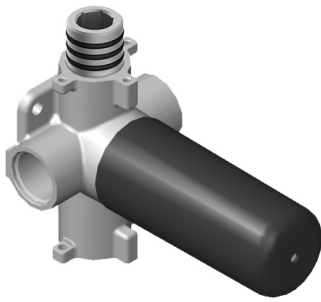

SHOWER
M-Series Full Thermostatic
Shower System
GM3.123SE-LM40E0

GRAFF®

Information

- 3/4" thermostatic valve and trim
- 3/4" 2-way diverter valve and trim (2 pieces)
- G-8226 dual-function, stainless steel showerhead, with rainfall and cascade settings, features 100 no-clog, easy-clean spray nozzles
- Flush-mounted swivel body sprays (3 pieces)
- Handshower set with wall bracket and 59" hose
- Optional extension kit
- Flow rates: rainfall ≤ 1.8 max gpm, cascade ≤ 1.8 max gpm, handshower ≤ 1.5 max gpm, body sprays ≤ 1.5 max gpm each
- ADA

www.graff-faucets.com | phone: 800-954-4723

SHOWER
Immersion M-Series Thermostatic
Valve Trim with Handle
G-8043-LM40E-T

GRAFF[®]

Information

- Single metal handle and decorative trim plate
- Use with G-8006 thermostatic rough valve
- ADA

Finishes

Polished
Chrome

SHOWER
Two-Way Diverter Volume Control
Valve WITH Off Function and Pass-
Through
G-8052

GRAFF®

Information

- 11.7 gpm @ 60 psi
- 3/4" universal inlets/outlets with female threads
- Operates one function at a time
- Stacking inlet and pass-through port feature
- Supplied with protective plastic cover
- CALGreen compliant depending on functions

Finishes

Polished
Chrome

G-8052 M-Series
 2-Way Diverter Volume Control Valve
 WITH Off Function and Pass-Through

Product Features

- 12.1 gpm @ 60 psi
- 3/4" universal inlets/outlets with female threads
- Stacking inlet and pass-through port feature
- Supplied with protective plastic cover
- CalGreen compliant dependent on functions