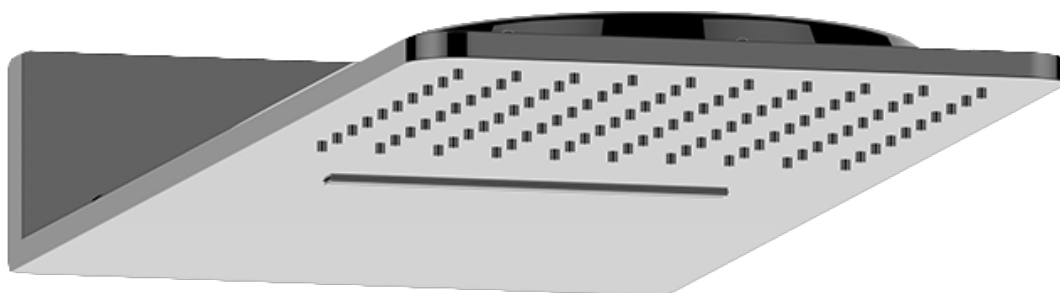

Finishes

Polished
Chrome

G-8071-LM40E1-T

IMMERSION Series

SHOWER
Aqua-Sense Dual Function Water
Feature
G-8226

GRAFF®

Information

- Stainless Steel
- Wall-mounted installation
- Rainfall and cascade functions
- Functions may be used separately or simultaneously
- Rainfall flow rate ≤ 1.8 max gpm
- Cascade flow rate ≤ 1.8 max gpm
- 100 no-clog, easy-clean rubber water nozzles
- CALGreen