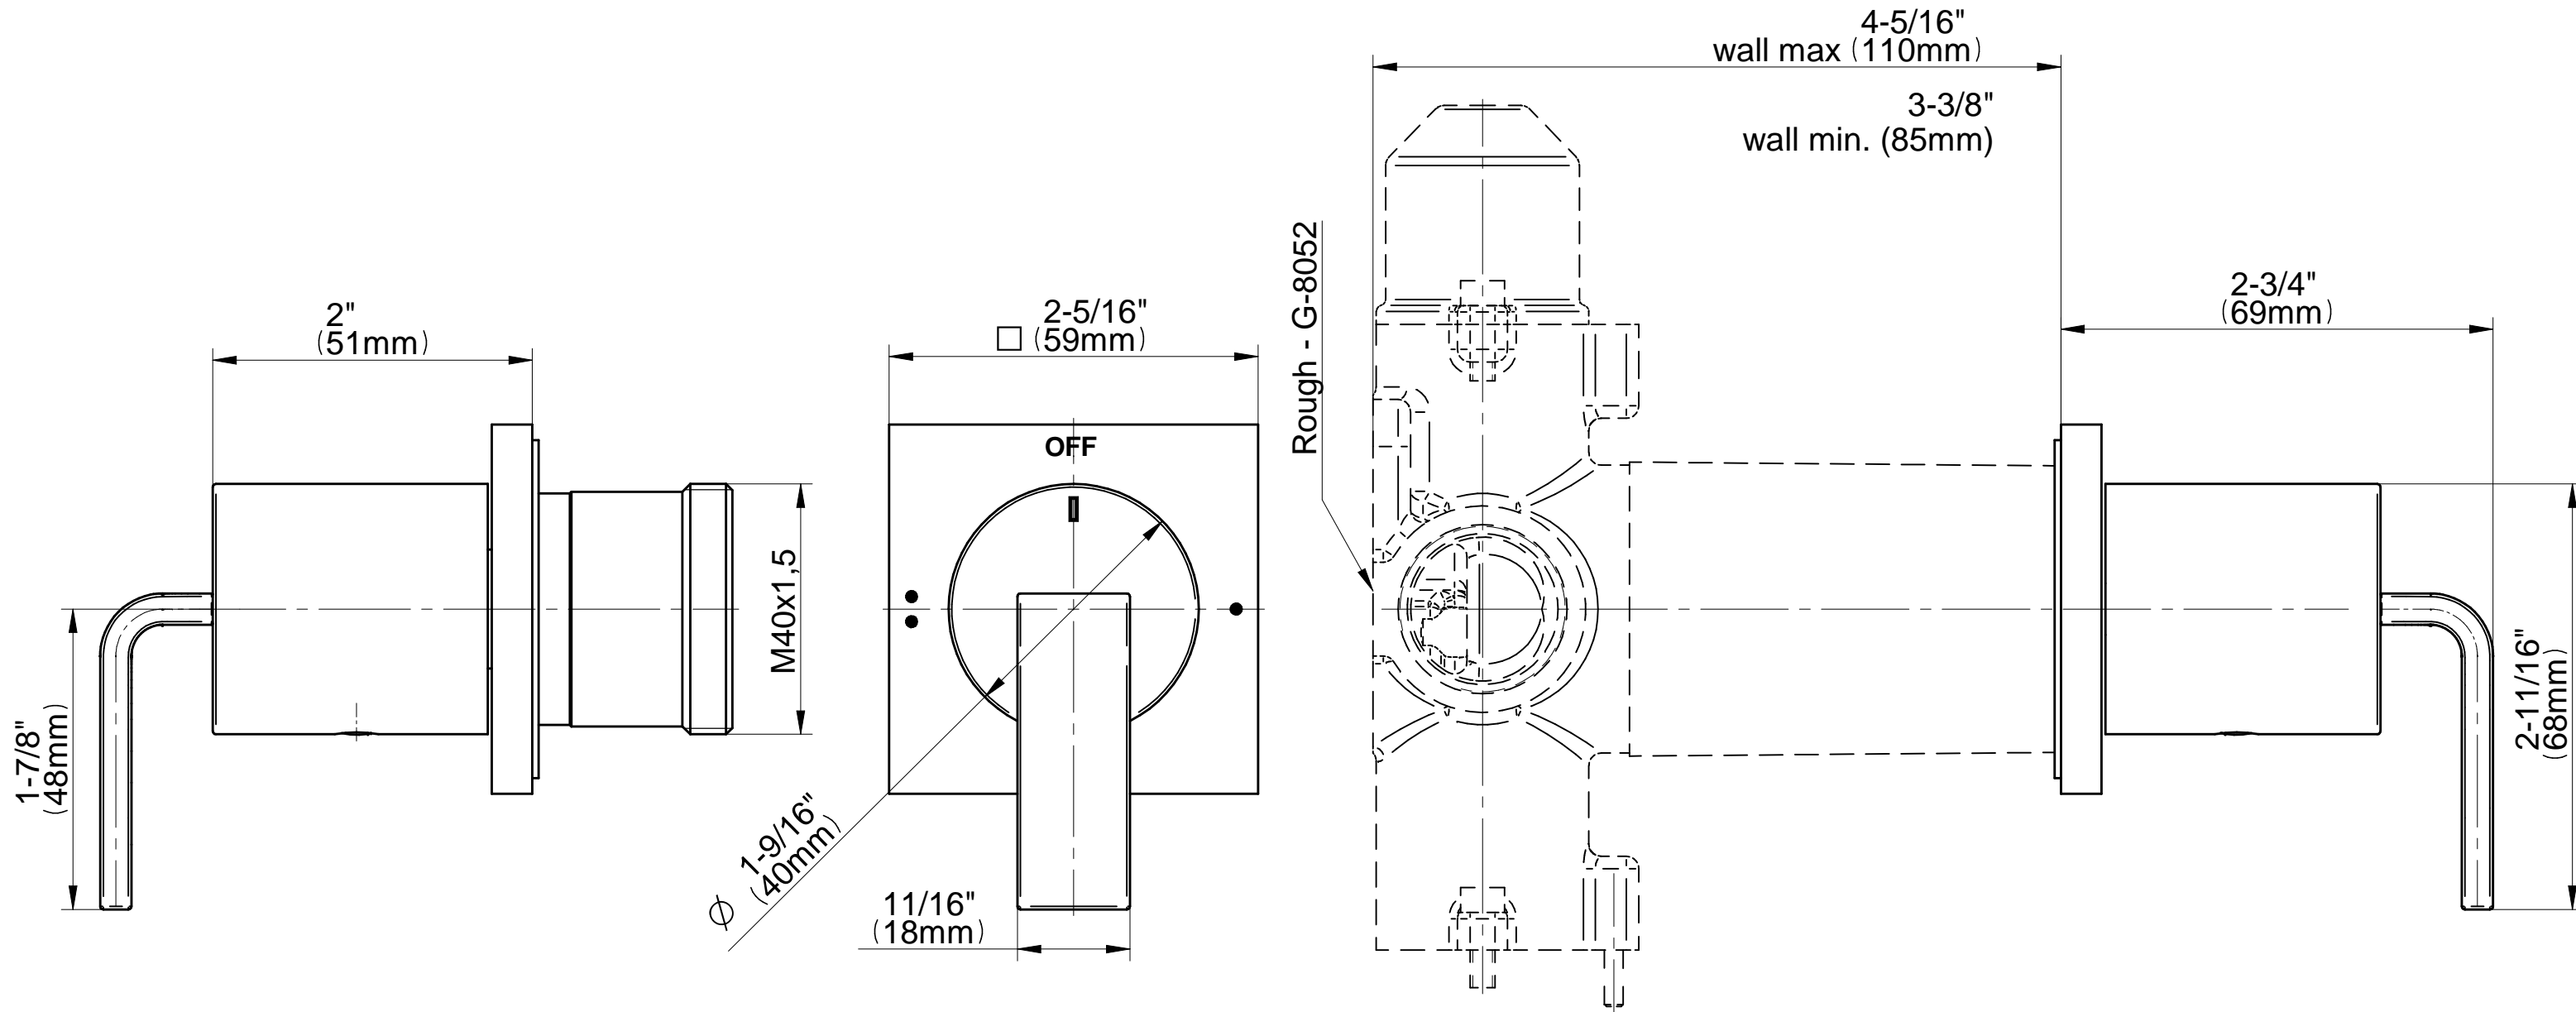

SHOWER
M-Series Full Thermostatic
Shower System
GM3.123SE-LM40E0

GRAFF®

Information

- 3/4" thermostatic valve and trim
- 3/4" 2-way diverter valve and trim (2 pieces)
- G-8226 dual-function, stainless steel showerhead, with rainfall and cascade settings, features 100 no-clog, easy-clean spray nozzles
- Flush-mounted swivel body sprays (3 pieces)
- Handshower set with wall bracket and 59" hose
- Optional extension kit
- Flow rates: rainfall ≤ 1.8 max gpm, cascade ≤ 1.8 max gpm, handshower ≤ 1.5 max gpm, body sprays ≤ 1.5 max gpm each
- ADA

www.graff-faucets.com | phone: 800-954-4723

SHOWER
Immersion M-Series 2-Way
Diverter Valve Trim with Handle
G-8071-LM40E1-T

GRAFF[®]

Information

- Single metal handle and decorative trim plate
- Use with G-8052 2-Way Diverter Volume Control Valve WITH Off Function and Pass-Through
- ADA

Finishes

Polished
Chrome

G-8071-LM40E1-T

IMMERSION Series

SHOWER
Aqua-Sense Dual Function Water
Feature
G-8226

GRAFF®

Information

- Stainless Steel
- Wall-mounted installation
- Rainfall and cascade functions
- Functions may be used separately or simultaneously
- Rainfall flow rate ≤ 1.8 max gpm
- Cascade flow rate ≤ 1.8 max gpm
- 100 no-clog, easy-clean rubber water nozzles
- CALGreen