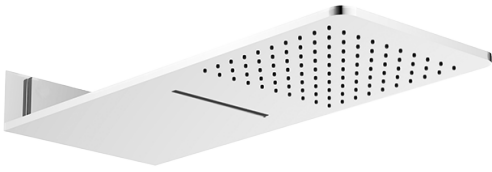

www.graff-faucets.com | phone: 800-954-4723

SHOWER
Immersion M-Series 2-Way
Diverter Valve Trim with Handle
G-8071-LM40E1-T

GRAFF[®]

Information

- Single metal handle and decorative trim plate
- Use with G-8052 2-Way Diverter Volume Control Valve WITH Off Function and Pass-Through
- ADA

Finishes

Polished
Chrome

G-8071-LM40E1-T

IMMERSION Series

SHOWER
Aqua-Sense Dual Function Water
Feature
G-8226

GRAFF®

Information

- Stainless Steel
- Wall-mounted installation
- Rainfall and cascade functions
- Functions may be used separately or simultaneously
- Rainfall flow rate ≤ 1.8 max gpm
- Cascade flow rate ≤ 1.8 max gpm
- 100 no-clog, easy-clean rubber water nozzles
- CALGreen

Finishes

Polished
Chrome

G-8226

Aqua-Sense Collection
Dual-Function Water Feature

Product Features

- Stainless steel
- Wall-mounted installation
- Rainfall and cascade functions
- Functions may be used separately or simultaneously
- Rainfall flow rate ≤ 1.8 max gpm
- Cascade flow rate ≤ 1.8 max gpm
- 100 no-clog, easy-clean rubber water nozzles