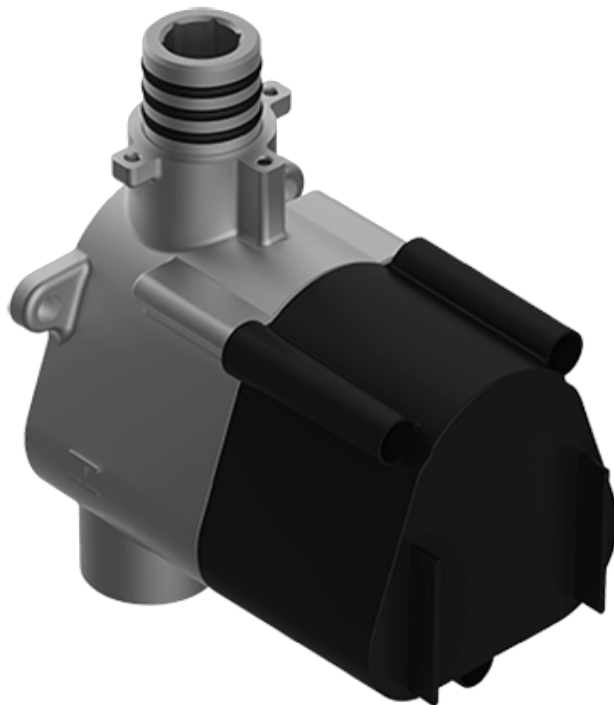

SHOWER
M-Series Full Thermostatic
Shower System
GM3.123SE-LM40E0

GRAFF®

Information

- 3/4" thermostatic valve and trim
- 3/4" 2-way diverter valve and trim (2 pieces)
- G-8226 dual-function, stainless steel showerhead, with rainfall and cascade settings, features 100 no-clog, easy-clean spray nozzles
- Flush-mounted swivel body sprays (3 pieces)
- Handshower set with wall bracket and 59" hose
- Optional extension kit
- Flow rates: rainfall ≤ 1.8 max gpm, cascade ≤ 1.8 max gpm, handshower ≤ 1.5 max gpm, body sprays ≤ 1.5 max gpm each
- ADA

SHOWER
Thermostatic Rough Valve
G-8006

GRAFF[®]

Information

- 12.9 gpm @ 60 psi
- 3/4" universal inlets
- Built-in service stops
- Stacking outlet feature
- Complete serviceability from front of all units
- Supplied with protective plastic cover
- CalGreen compliant dependent on functions

Finishes

Polished
Chrome

G-8006

M-Series

3/4" Concealed Thermostatic Rough Valve

Product Features

- 12.9 gpm @ 60 psi
- 3/4" universal inlets
- Built-in service stops
- Stacking outlet feature
- Complete serviceability from front of all units
- Supplied with protective plastic cover
- CalGreen compliant dependent on functions

Finishes

Polished
Chrome

SHOWER
Two-Way Diverter Volume Control
Valve WITH Off Function and Pass-
Through
G-8052

GRAFF®

Information

- 11.7 gpm @ 60 psi
- 3/4" universal inlets/outlets with female threads
- Operates one function at a time
- Stacking inlet and pass-through port feature
- Supplied with protective plastic cover
- CALGreen compliant depending on functions