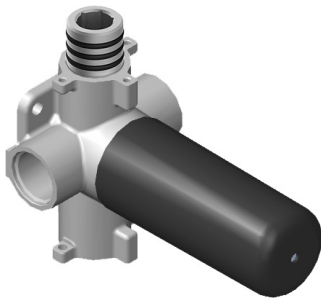

SHOWER  
Thermostatic Rough Valve  
**G-8006**

---

**GRAFF®**

### Information

- 11.7 gpm @ 60 psi
- 3/4" universal inlets/outlets with female threads
- Operates one function at a time
- Stacking inlet and pass-through port feature
- Supplied with protective plastic cover
- CALGreen compliant depending on functions

### Finishes

Polished  
Chrome

**G-8052** M-Series  
 2-Way Diverter Volume Control Valve  
 WITH Off Function and Pass-Through

**Product Features**

- 12.1 gpm @ 60 psi
- 3/4" universal inlets/outlets with female threads
- Stacking inlet and pass-through port feature
- Supplied with protective plastic cover
- CalGreen compliant dependent on functions