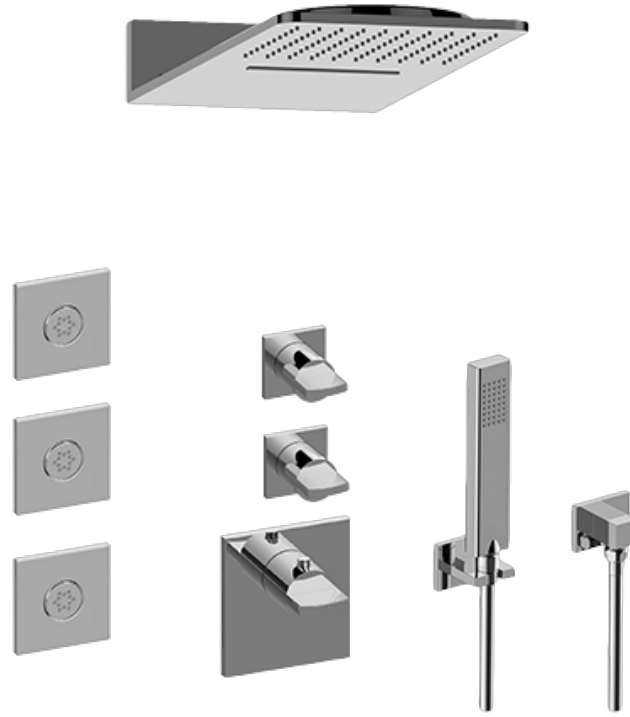

SHOWER  
M-Series Full Thermostatic  
Shower System  
**GM3.123SE-C14E0**

---

**GRAFF®**

## Information

- 3/4" thermostatic valve and trim
- 3/4" thermostatic valve and trim
- G-8226 dual-function, stainless steel showerhead, with rainfall and cascade settings, features 100 no-clog, easy-clean spray nozzles
- Flush-mounted swivel body sprays (3 pieces)
- Handshower set with wall bracket and 59" hose
- Optional extension kit
- • Flow rates: rainfall  $\leq 1.8$  max gpm, cascade  $\leq 1.8$  max gpm, handshower  $\leq 1.5$  max gpm, body sprays  $\leq 1.5$  max gpm each