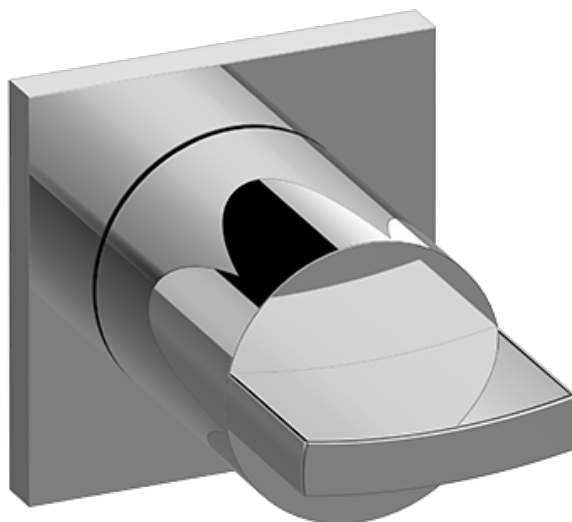

### Finishes

Polished  
Chrome

**G-8052** M-Series  
 2-Way Diverter Volume Control Valve  
 WITH Off Function and Pass-Through

**Product Features**

- 12.1 gpm @ 60 psi
- 3/4" universal inlets/outlets with female threads
- Stacking inlet and pass-through port feature
- Supplied with protective plastic cover
- CalGreen compliant dependent on functions

## Information

- Single metal handle and decorative trim plate
- Use with G-8052 2-Way Diverter Volume Control Valve WITH Off Function and Pass-Through
- ADA