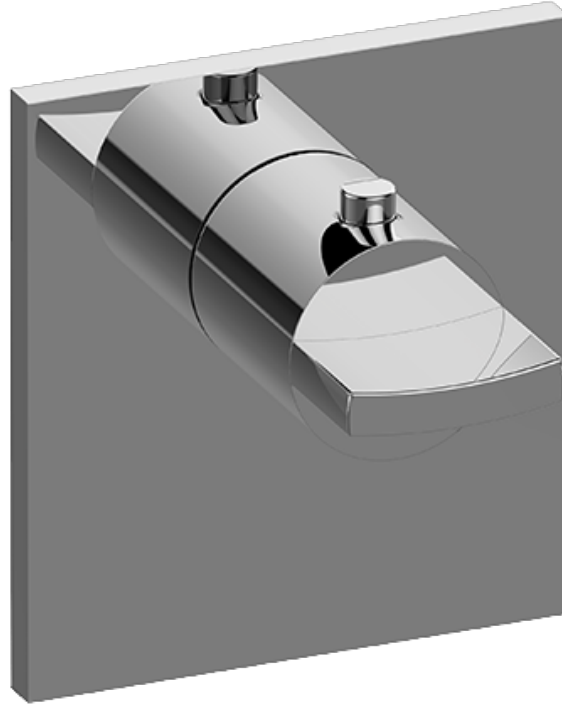

SHOWER
M-Series Thermostatic Valve Trim
with Handle
G-8043-C14E-T

GRAFF®

Information

- Single metal handle and decorative trim plate
- Use with G-8006 thermostatic rough valve
- ADA

Finishes