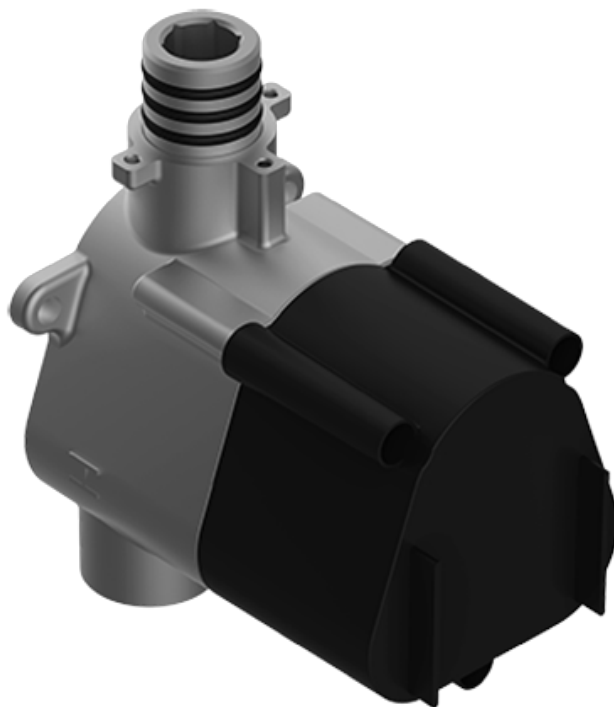

BATHROOM  
M-Series Thermostatic Shower  
System - Ametis Ring  
**GL3.029WT-C17E0**

---

**GRAFF**<sup>®</sup>

## Information

- 3/4" thermostatic valve and trim
- 3/4" stop/volume control valve (2 pieces)
- G-8760 Ametis Ring with waterfall and rain shower settings, features no-clog, easy-clean nozzles
- Single LED light with 6 color variations
- Includes wall-mount button for LED control box
- Optional extension kit
- Flow rates: rain shower  $\leq 2.0$  max gpm, waterfall  $\leq 2.0$  max gpm
- Handshower set with wall bracket and integrated wall supply elbow and 59" hose
- ADA
- CALGreen

BATHROOM  
Thermostatic Rough Valve  
**G-8006**

**GRAFF®**

# G-8006

M-Series

3/4" Concealed Thermostatic Rough Valve