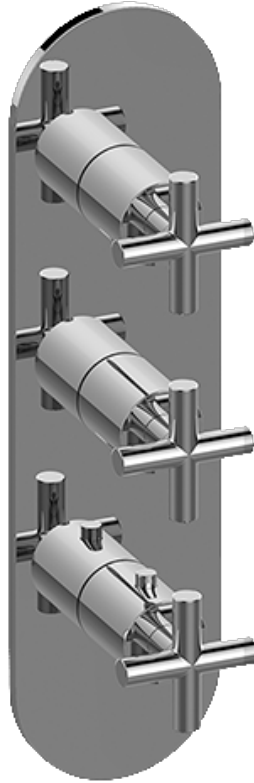

BATHROOM
M.E. M-Series Valve Trim with
Three Handles
G-8056-C17E0-T

GRAFF®

Information

- Three metal handles
- Decorative trim plate
- Use with M-Series rough valves
- ADA

Finishes