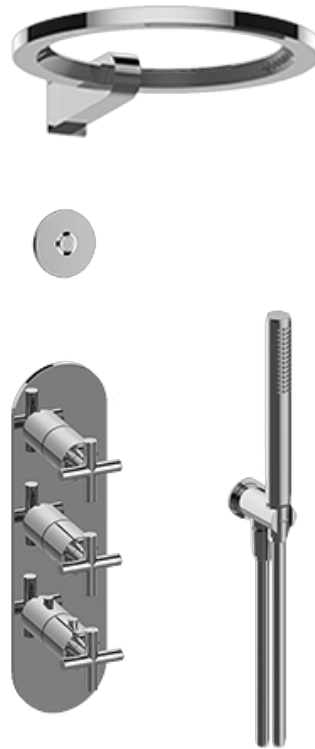

BATHROOM  
M-Series Thermostatic Shower  
System - Ametis Ring  
**GL3.029WT-C17E0**

---

**GRAFF**<sup>®</sup>

## Information

- 3/4" thermostatic valve and trim
- 3/4" stop/volume control valve (2 pieces)
- G-8760 Ametis Ring with waterfall and rain shower settings, features no-clog, easy-clean nozzles
- Single LED light with 6 color variations
- Includes wall-mount button for LED control box
- Optional extension kit
- Flow rates: rain shower  $\leq 2.0$  max gpm, waterfall  $\leq 2.0$  max gpm
- Handshower set with wall bracket and integrated wall supply elbow and 59" hose
- ADA
- CALGreen

BATHROOM  
Thermostatic Rough Valve  
**G-8006**

**GRAFF®**