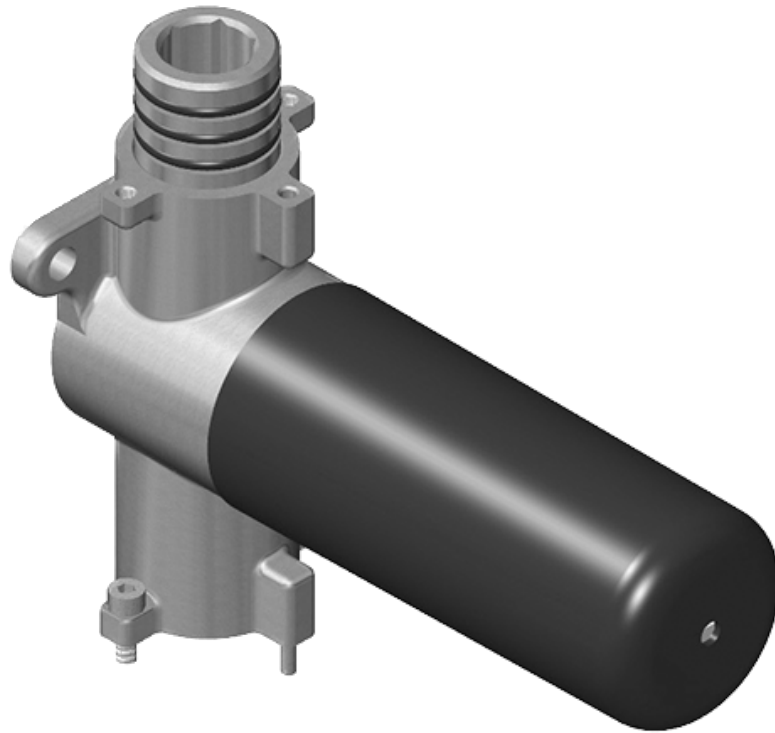

SHOWER
Sento M-Series Valve Trim with
Three Handles

GRAFF®

Information

- Three metal handles
- Decorative trim plate
- Use with M-Series rough valves

Finishes

Architectural
Black™

Matte Black

Polished
Chrome

www.graff-faucets.com | phone: 800-954-4723

SHOWER
Three-Way Diverter Control Valve
WITH Off Function (No Pass-
Through)
G-8053

GRAFF®

Information

- ~11.4 gpm @ 60 psi
- 3/4" universal inlets/outlets with female threads
- Operates one function at a time
- Stacking inlet feature
- Supplied with protective plastic cover
- CALGreen compliant depending on functions

Finishes

G-8053

M-Series

3-Way Diverter Control Valve WITH Off Function (No Pass-Through)

Product Features

- 3/4" universal inlets/outlets with female threads
- Stacking inlet feature
- Supplied with protective plastic cover
- CalGreen compliant dependent on functions

www.graff-faucets.com | phone: 800-954-4723

SHOWER
Stop/Volume Control Rough Valve
G-8077

GRAFF®

Information

- 18.1 gpm @ 60 psi
- 3/4" universal inlets/outlets with female threads
- Stacking inlet and outlet feature
- Supplied with protective plastic cover
- CalGreen compliant dependent on functions