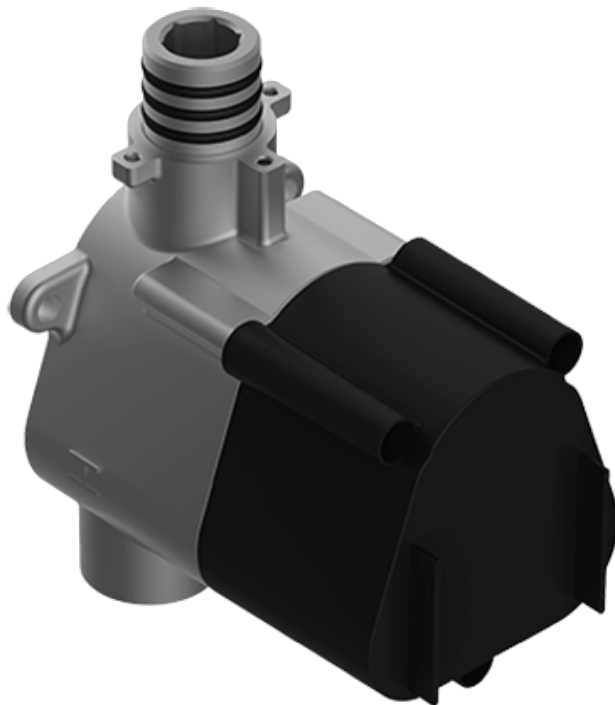

SHOWER
M-Series Thermostatic Shower
System - Ametis Ring with
Handshower
GL3.029WT-LM59E0

GRAFF®

Information

- 3/4" thermostatic valve and trim
- 3/4" stop/volume control valve and 3-way diverter valve
- G-8760 Ametis Ring with waterfall and rain shower settings, features no-clog, easy-clean nozzles
- Single LED light with 6 color variations
- Includes wall-mount button for LED control box
- Handshower set with wall bracket and integrated wall supply elbow and 59" hose
- Optional extension kit
- Flow rates: rain shower ≤ 2.0 max gpm, waterfall ≤ 2.0 max gpm, handshower ≤ 1.5 max gpm
- ADA
- CALGreen

SHOWER
Sento M-Series Valve Trim with
Three Handles

GRAFF®

Information

- Three metal handles
- Decorative trim plate
- Use with M-Series rough valves

Finishes

Architectural
Black™

Matte Black

Polished
Chrome

Architectural
White

G-8056-LM59E0-T

Sento Series

SHOWER
Thermostatic Rough Valve
G-8006

GRAFF[®]

Information

- 12.9 gpm @ 60 psi
- 3/4" universal inlets
- Built-in service stops
- Stacking outlet feature
- Complete serviceability from front of all units
- Supplied with protective plastic cover
- CalGreen compliant dependent on functions

Finishes

Architectural
Black™

Matte Black

Polished
Chrome

Architectural
White

G-8006

M-Series

3/4" Concealed Thermostatic Rough Valve