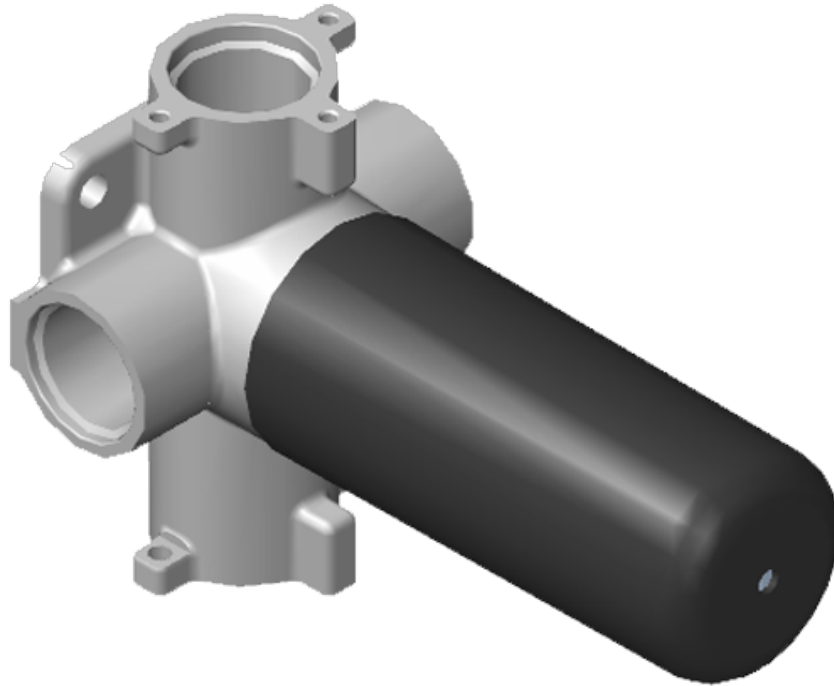

SHOWER
M-Series Thermostatic Shower
System - Ametis Ring with
Handshower
GL3.029WT-LM59E0

GRAFF®

Information

- 3/4" thermostatic valve and trim
- 3/4" stop/volume control valve and 3-way diverter valve
- G-8760 Ametis Ring with waterfall and rain shower settings, features no-clog, easy-clean nozzles
- Single LED light with 6 color variations
- Includes wall-mount button for LED control box
- Handshower set with wall bracket and integrated wall supply elbow and 59" hose
- Optional extension kit
- Flow rates: rain shower ≤ 2.0 max gpm, waterfall ≤ 2.0 max gpm, handshower ≤ 1.5 max gpm
- ADA
- CALGreen

SHOWER
Sento M-Series Valve Trim with
Three Handles

GRAFF®

Information

- Three metal handles
- Decorative trim plate
- Use with M-Series rough valves

Finishes

Architectural
Black™

Matte Black

Polished
Chrome

www.graff-faucets.com | phone: 800-954-4723

SHOWER
Three-Way Diverter Control Valve
WITH Off Function (No Pass-
Through)
G-8053

GRAFF®

Information

- ~11.4 gpm @ 60 psi
- 3/4" universal inlets/outlets with female threads
- Operates one function at a time
- Stacking inlet feature
- Supplied with protective plastic cover
- CALGreen compliant depending on functions

Finishes

G-8053

M-Series

3-Way Diverter Control Valve WITH Off Function (No Pass-Through)

Product Features

- 3/4" universal inlets/outlets with female threads
- Stacking inlet feature
- Supplied with protective plastic cover
- CalGreen compliant dependent on functions