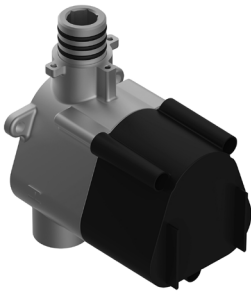

SHOWER
M-Series Thermostatic Shower
System - Ametis Ring with
Handshower
GL3.029WT-LM59E0

GRAFF®

Information

- 3/4" thermostatic valve and trim
- 3/4" stop/volume control valve and 3-way diverter valve
- G-8760 Ametis Ring with waterfall and rain shower settings, features no-clog, easy-clean nozzles
- Single LED light with 6 color variations
- Includes wall-mount button for LED control box
- Handshower set with wall bracket and integrated wall supply elbow and 59" hose
- Optional extension kit
- Flow rates: rain shower ≤ 2.0 max gpm, waterfall ≤ 2.0 max gpm, handshower ≤ 1.5 max gpm
- ADA
- CALGreen

Architectural
White

G-8056-LM59E0-T

Sento Series

SHOWER
Thermostatic Rough Valve
G-8006

GRAFF[®]

Information

- 12.9 gpm @ 60 psi
- 3/4" universal inlets
- Built-in service stops
- Stacking outlet feature
- Complete serviceability from front of all units
- Supplied with protective plastic cover
- CalGreen compliant dependent on functions

Finishes

Architectural
Black™

Matte Black

Polished
Chrome

Architectural
White

G-8006

M-Series

3/4" Concealed Thermostatic Rough Valve

www.graff-faucets.com | phone: 800-954-4723

SHOWER
Three-Way Diverter Control Valve
WITH Off Function (No Pass-
Through)
G-8053

GRAFF®

Information

- ~11.4 gpm @ 60 psi
- 3/4" universal inlets/outlets with female threads
- Operates one function at a time
- Stacking inlet feature
- Supplied with protective plastic cover
- CALGreen compliant depending on functions