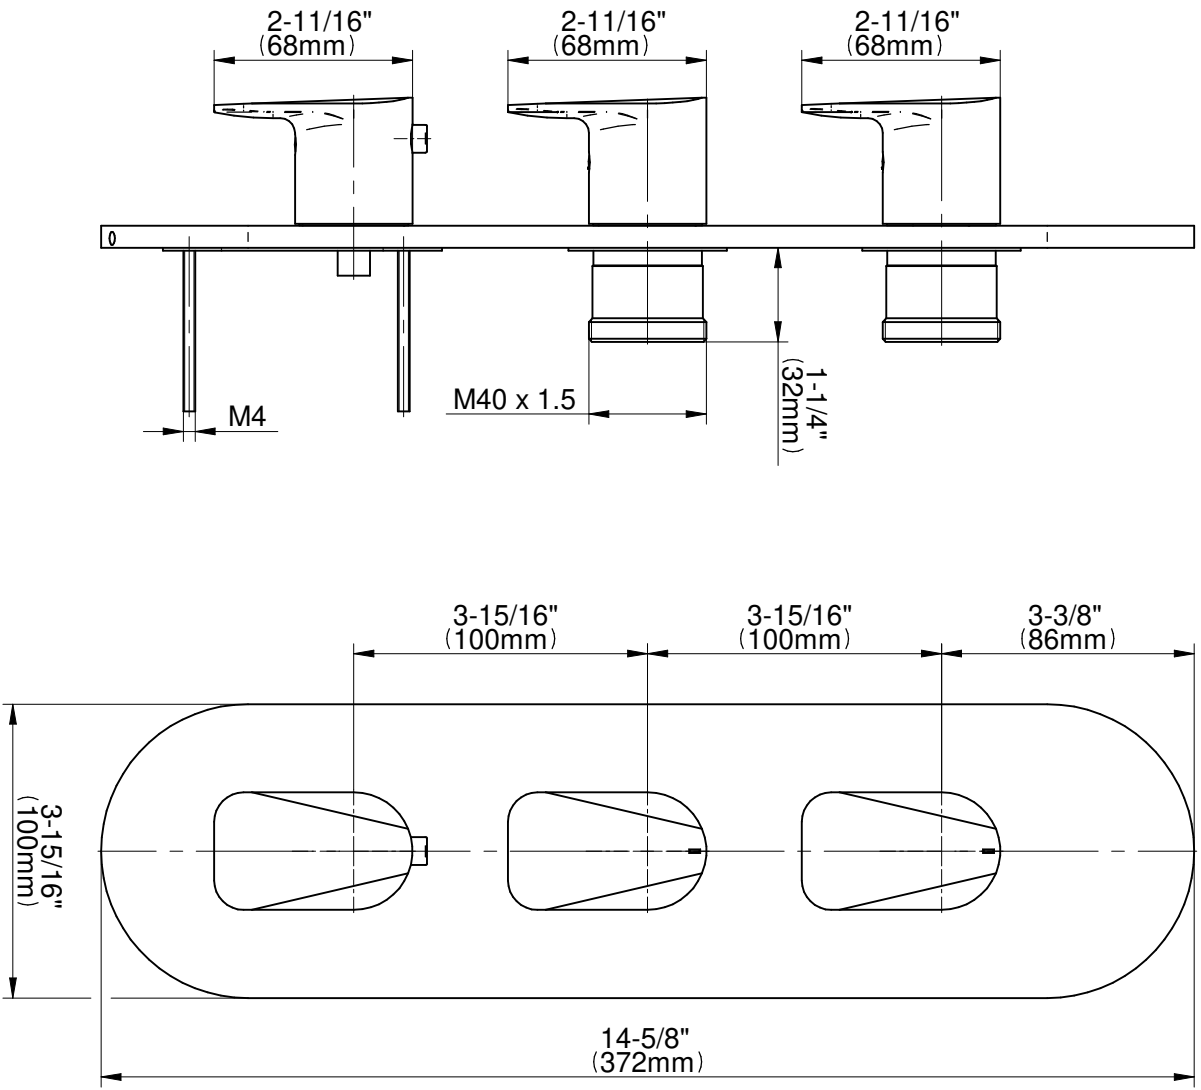

SHOWER
M-Series Thermostatic Shower
System - Ametis Ring with
Handshower
GL3.029WT-LM59E0

GRAFF®

Information

- 3/4" thermostatic valve and trim
- 3/4" stop/volume control valve and 3-way diverter valve
- G-8760 Ametis Ring with waterfall and rain shower settings, features no-clog, easy-clean nozzles
- Single LED light with 6 color variations
- Includes wall-mount button for LED control box
- Handshower set with wall bracket and integrated wall supply elbow and 59" hose
- Optional extension kit
- Flow rates: rain shower ≤ 2.0 max gpm, waterfall ≤ 2.0 max gpm, handshower ≤ 1.5 max gpm
- ADA
- CALGreen

SHOWER
Sento M-Series Valve Trim with
Three Handles

GRAFF®

Information

- Three metal handles
- Decorative trim plate
- Use with M-Series rough valves

Finishes

Architectural
Black™

Matte Black

Polished
Chrome

Architectural
White

G-8056-LM59E0-T

Sento Series

SHOWER
Thermostatic Rough Valve
G-8006

GRAFF[®]

Information

- 12.9 gpm @ 60 psi
- 3/4" universal inlets
- Built-in service stops
- Stacking outlet feature
- Complete serviceability from front of all units
- Supplied with protective plastic cover
- CalGreen compliant dependent on functions