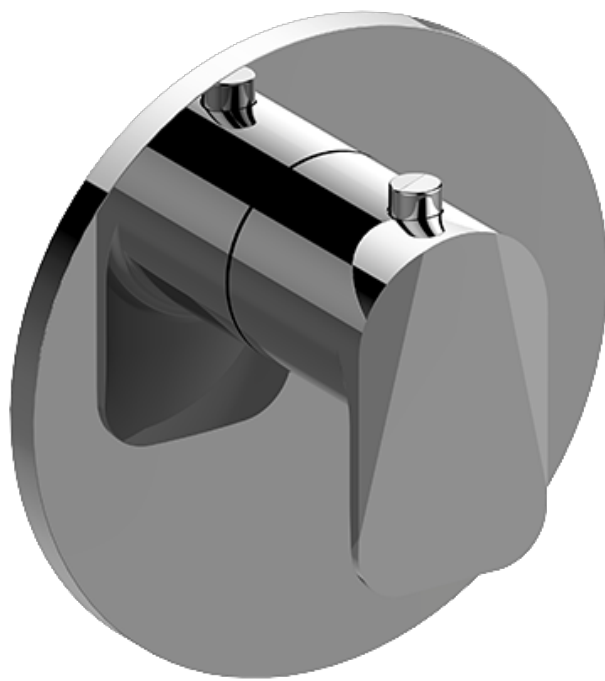

SHOWER
M-Series Thermostatic Shower
System - Ametis Ring with
Handshower
GL4.029SC-LM59E0

GRAFF®

Information

- 3/4" thermostatic valve and trim
- 3/4" stop/volume control valve and trim (3 pieces)
- G-8760 Ametis Ring with waterfall and rain shower settings, features no-clog, easy-clean nozzles
- Single LED light with 6 color variations
- Includes wall-mount button for LED control box
- Handshower set with wall bracket and integrated wall supply elbow and 59" hose
- Optional extension kit
- Flow rates: rain shower ≤ 2.0 max gpm, waterfall ≤ 2.0 max gpm, handshower ≤ 1.5 max gpm
- ADA

SHOWER
M-Series Thermostatic Valve Trim
with Handle

GRAFF®

Information

- Single metal handle
- Decorative trim plate
- Use with G-8006 Thermostatic Rough Valve
- ADA

Finishes

Architectural
Black™

Matte Black

Polished
Chrome

Architectural
White

G-8037-LM59E-T

Sento Series

SHOWER
M-Series Stop/Volume Control
Valve Trim with Handle

GRAFF®

Information

- Single metal handle
- Decorative trim plate
- Use with G-8076 Stop/Volume Control Rough Valve with Pass-Through or G-8077 Stop/Volume Control Rough Valve
- ADA