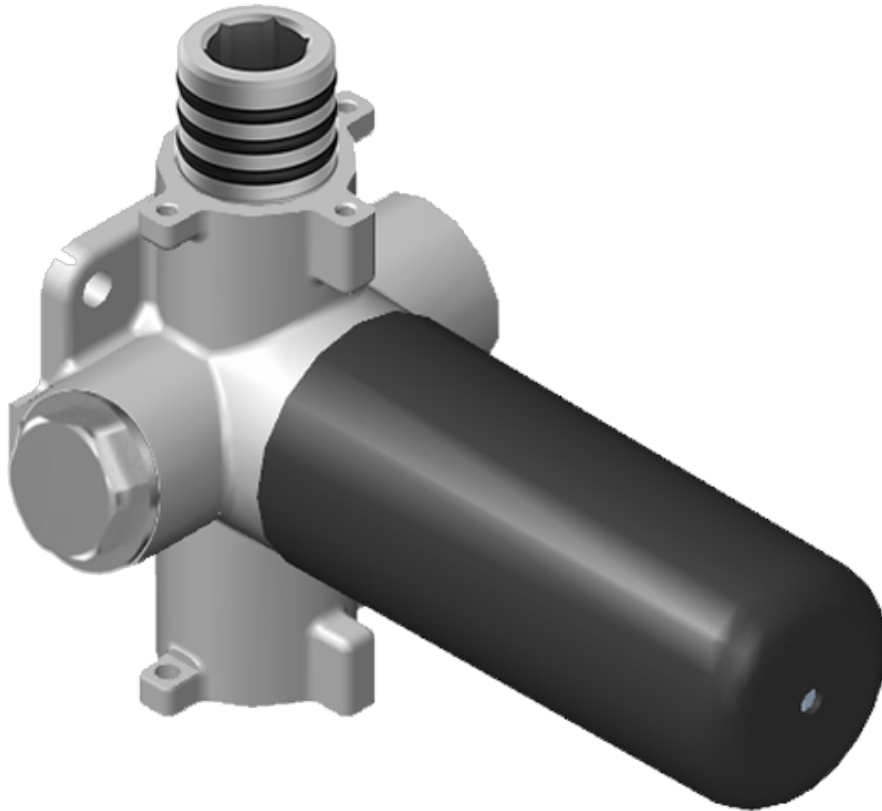

SHOWER
M-Series Thermostatic Shower
System - Ametis Ring with
Handshower
GL4.029SC-LM59E0

GRAFF®

Information

- 3/4" thermostatic valve and trim
- 3/4" stop/volume control valve and trim (3 pieces)
- G-8760 Ametis Ring with waterfall and rain shower settings, features no-clog, easy-clean nozzles
- Single LED light with 6 color variations
- Includes wall-mount button for LED control box
- Handshower set with wall bracket and integrated wall supply elbow and 59" hose
- Optional extension kit
- Flow rates: rain shower ≤ 2.0 max gpm, waterfall ≤ 2.0 max gpm, handshower ≤ 1.5 max gpm
- ADA

SHOWER
M-Series Thermostatic Valve Trim
with Handle

GRAFF®

Information

- Single metal handle
- Decorative trim plate
- Use with G-8006 Thermostatic Rough Valve
- ADA

Finishes

Architectural
Black™

Matte Black

www.graff-faucets.com | phone: 800-954-4723

SHOWER
Stop/Volume Control Valve with
Pass Through
G-8076

GRAFF®

Information

- 12.3 gpm @ 60 psi
- 3/4" universal inlets/outlets with female threads
- Stacking inlet and pass-through port feature
- Supplied with protective plastic cover
- CalGreen compliant dependent on functions