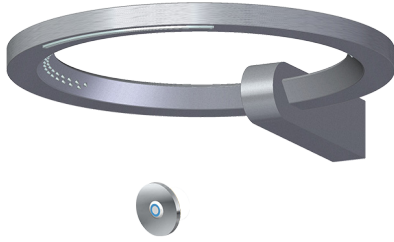

G-8760

Ametis Collection
Ametis Ring Water Feature

Product Features

- Wall-mounted installation
- 6-color LED chromotherapy lighting
- Dual-function water feature with waterfall and rain shower settings
- Features no-clog, easy-clean spray nozzles
- Flow rates: rain shower ≤ 2.0 max gpm, waterfall ≤ 2.0 max gpm
- Includes wall-mount button for LED control box

Available Finishes

- Polished Chrome
  G-8760-PC
- Architectural Black*
  G-8760-BK*
- Architectural White*
  G-8760-WT*

* Special order finish- call for availability

Code Compliance

- CALGreen

Warranty

- Limited lifetime warranty

For complete warranty information go to www.graff-designs.com/en-nam/warranty