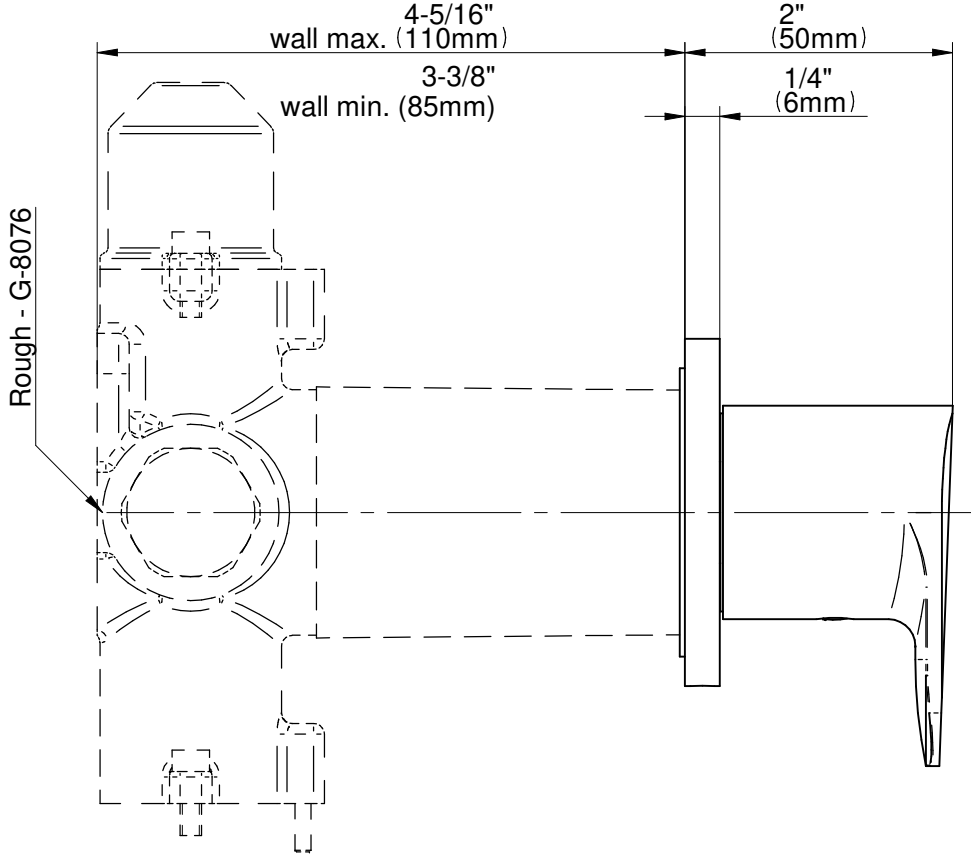

G-8097-LM59E1-T

Sento Series