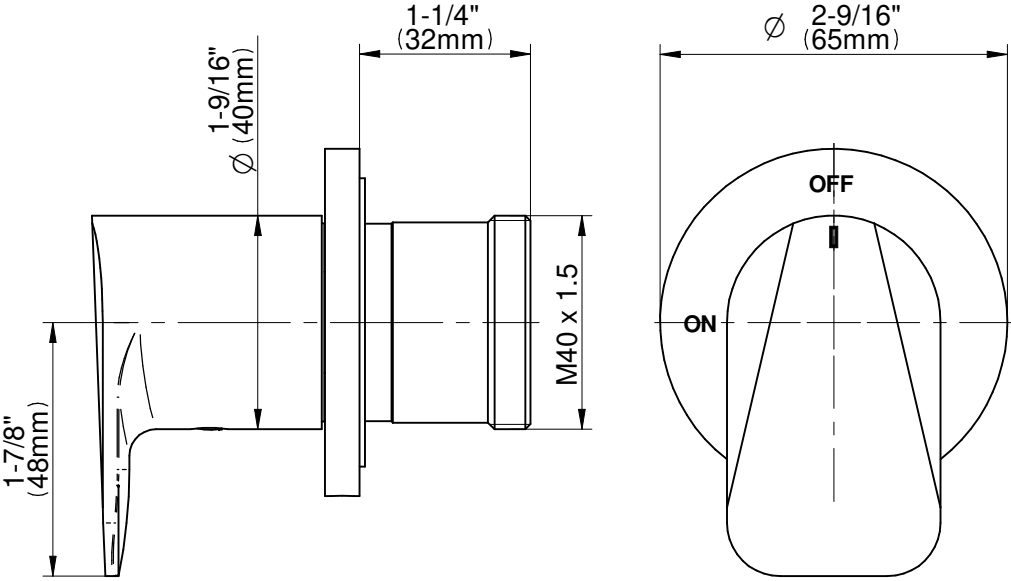

G-8097-LM59E1-T

Sento Series