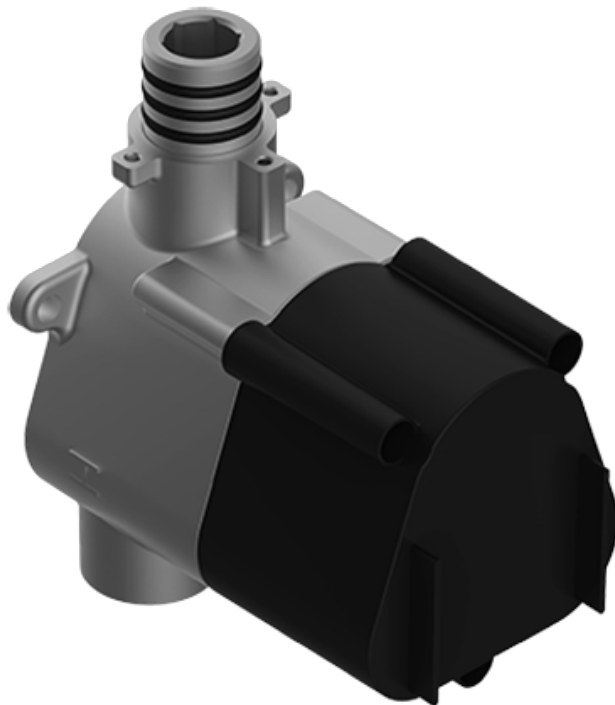

SHOWER
M-Series Thermostatic Shower
System - Ametis Ring with
Handshower
GL4.029SC-LM59E0

GRAFF®

Information

- 3/4" thermostatic valve and trim
- 3/4" stop/volume control valve and trim (3 pieces)
- G-8760 Ametis Ring with waterfall and rain shower settings, features no-clog, easy-clean nozzles
- Single LED light with 6 color variations
- Includes wall-mount button for LED control box
- Handshower set with wall bracket and integrated wall supply elbow and 59" hose
- Optional extension kit
- Flow rates: rain shower ≤ 2.0 max gpm, waterfall ≤ 2.0 max gpm, handshower ≤ 1.5 max gpm
- ADA

SHOWER
M-Series Thermostatic Valve Trim
with Handle

GRAFF®

Information

- Single metal handle
- Decorative trim plate
- Use with G-8006 Thermostatic Rough Valve
- ADA

Finishes

Architectural
Black™

Matte Black

Polished
Chrome

Architectural
White

G-8037-LM59E-T

Sento Series

SHOWER
M-Series Stop/Volume Control
Valve Trim with Handle

GRAFF®

Information

- Single metal handle
- Decorative trim plate
- Use with G-8076 Stop/Volume Control Rough Valve with Pass-Through or G-8077 Stop/Volume Control Rough Valve
- ADA

GRAFF[®]

Information

- 12.9 gpm @ 60 psi
- 3/4" universal inlets
- Built-in service stops
- Stacking outlet feature
- Complete serviceability from front of all units
- Supplied with protective plastic cover
- CalGreen compliant dependent on functions