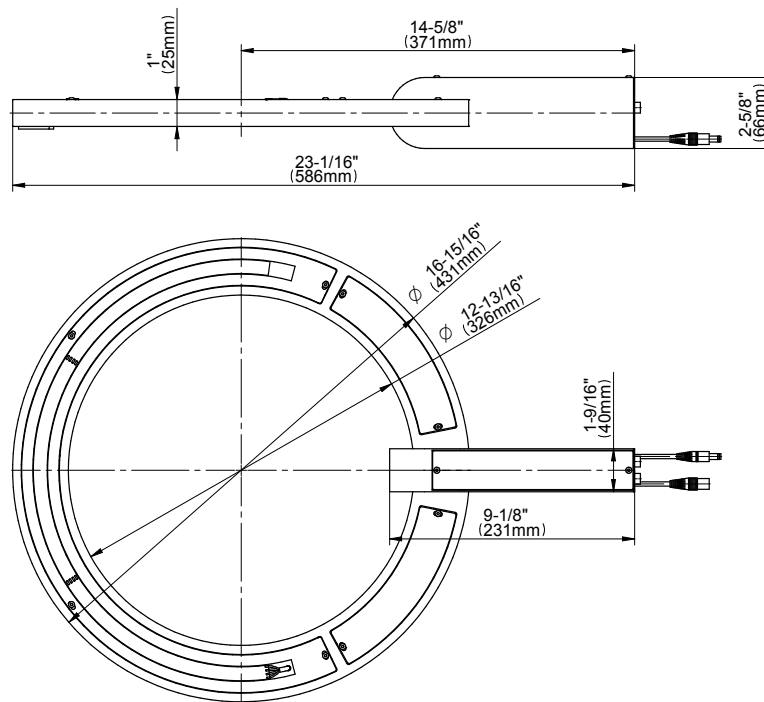

The measurements shown are for reference only. Products and specifications shown are subject to change without notice. Revised 12/2017

www.graff-designs.com | phone: 800-954-4723