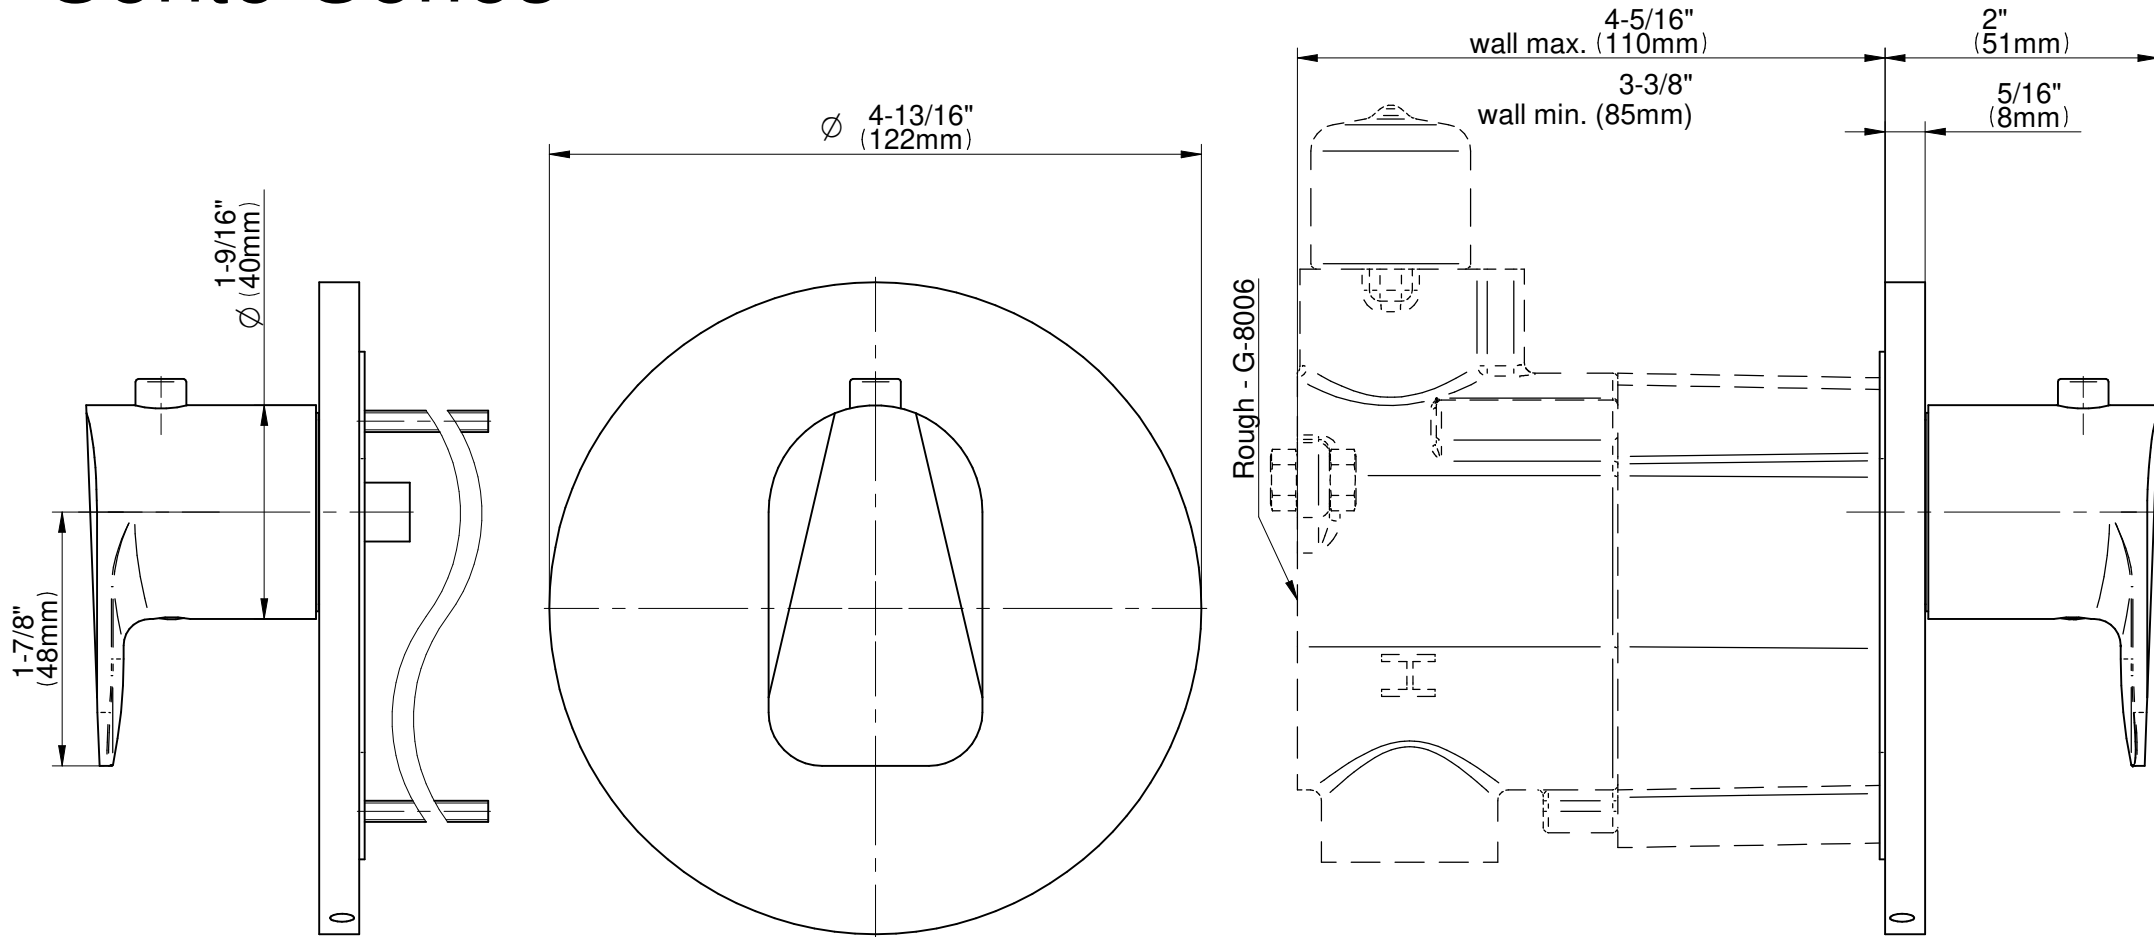

SHOWER
M-Series Thermostatic Shower
System - Ametis Ring with
Handshower
GL4.029SC-LM59E0

GRAFF®

Information

- 3/4" thermostatic valve and trim
- 3/4" stop/volume control valve and trim (3 pieces)
- G-8760 Ametis Ring with waterfall and rain shower settings, features no-clog, easy-clean nozzles
- Single LED light with 6 color variations
- Includes wall-mount button for LED control box
- Handshower set with wall bracket and integrated wall supply elbow and 59" hose
- Optional extension kit
- Flow rates: rain shower ≤ 2.0 max gpm, waterfall ≤ 2.0 max gpm, handshower ≤ 1.5 max gpm
- ADA

SHOWER
M-Series Thermostatic Valve Trim
with Handle

GRAFF®

Information

- Single metal handle
- Decorative trim plate
- Use with G-8006 Thermostatic Rough Valve
- ADA

Finishes

Architectural
Black™

Matte Black

Polished
Chrome

Architectural
White

G-8037-LM59E-T

Sento Series

SHOWER
M-Series Stop/Volume Control
Valve Trim with Handle

GRAFF®

Information

- Single metal handle
- Decorative trim plate
- Use with G-8076 Stop/Volume Control Rough Valve with Pass-Through or G-8077 Stop/Volume Control Rough Valve
- ADA