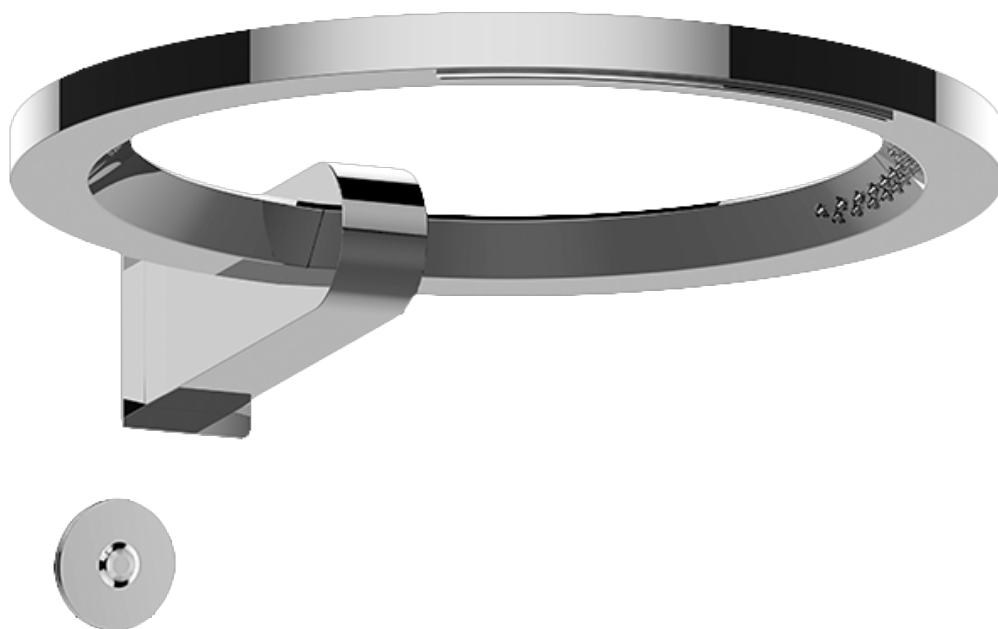

www.graff-faucets.com | phone: 800-954-4723

SHOWER
Ametis Ring
G-8760

GRAFF®

Information

- Wall-mounted installation
- 6-color LED chromotherapy lighting
- Dual-function water feature with cascade & waterfall shower settings
- Features no-clog, easy-clean nozzles
- Flow rates: rain shower ≤ 2.0 max gpm, waterfall ≤ 2.0 max gpm
- Includes wall-mount button for LED control box
- CALGreen