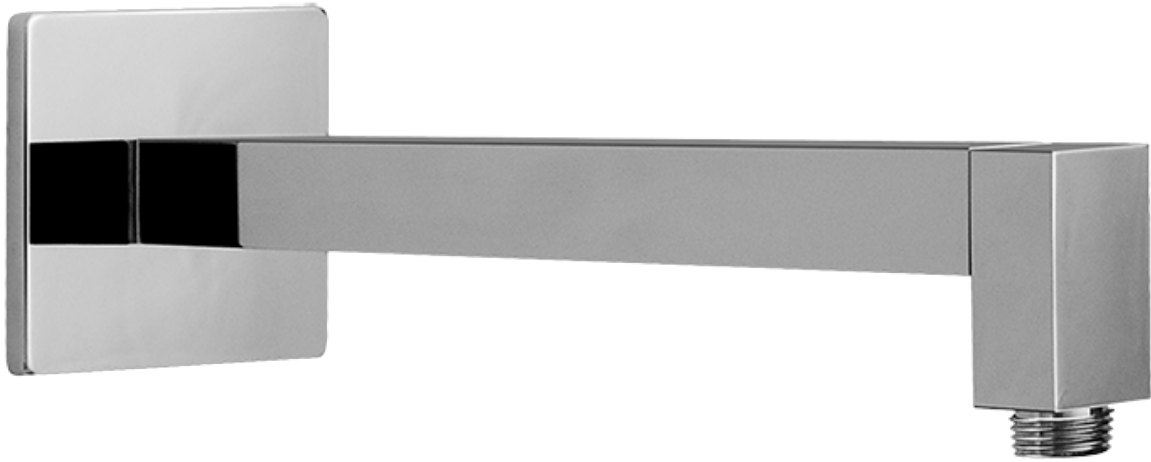

GRAFF®

Information

- Includes arm and square flange
- 1/2" NPT male thread inlet
- For use with all showerheads (especially G-8438)

Finishes

24K Gold

24K Brushed
Gold

Architectural
Black™

Matte Black