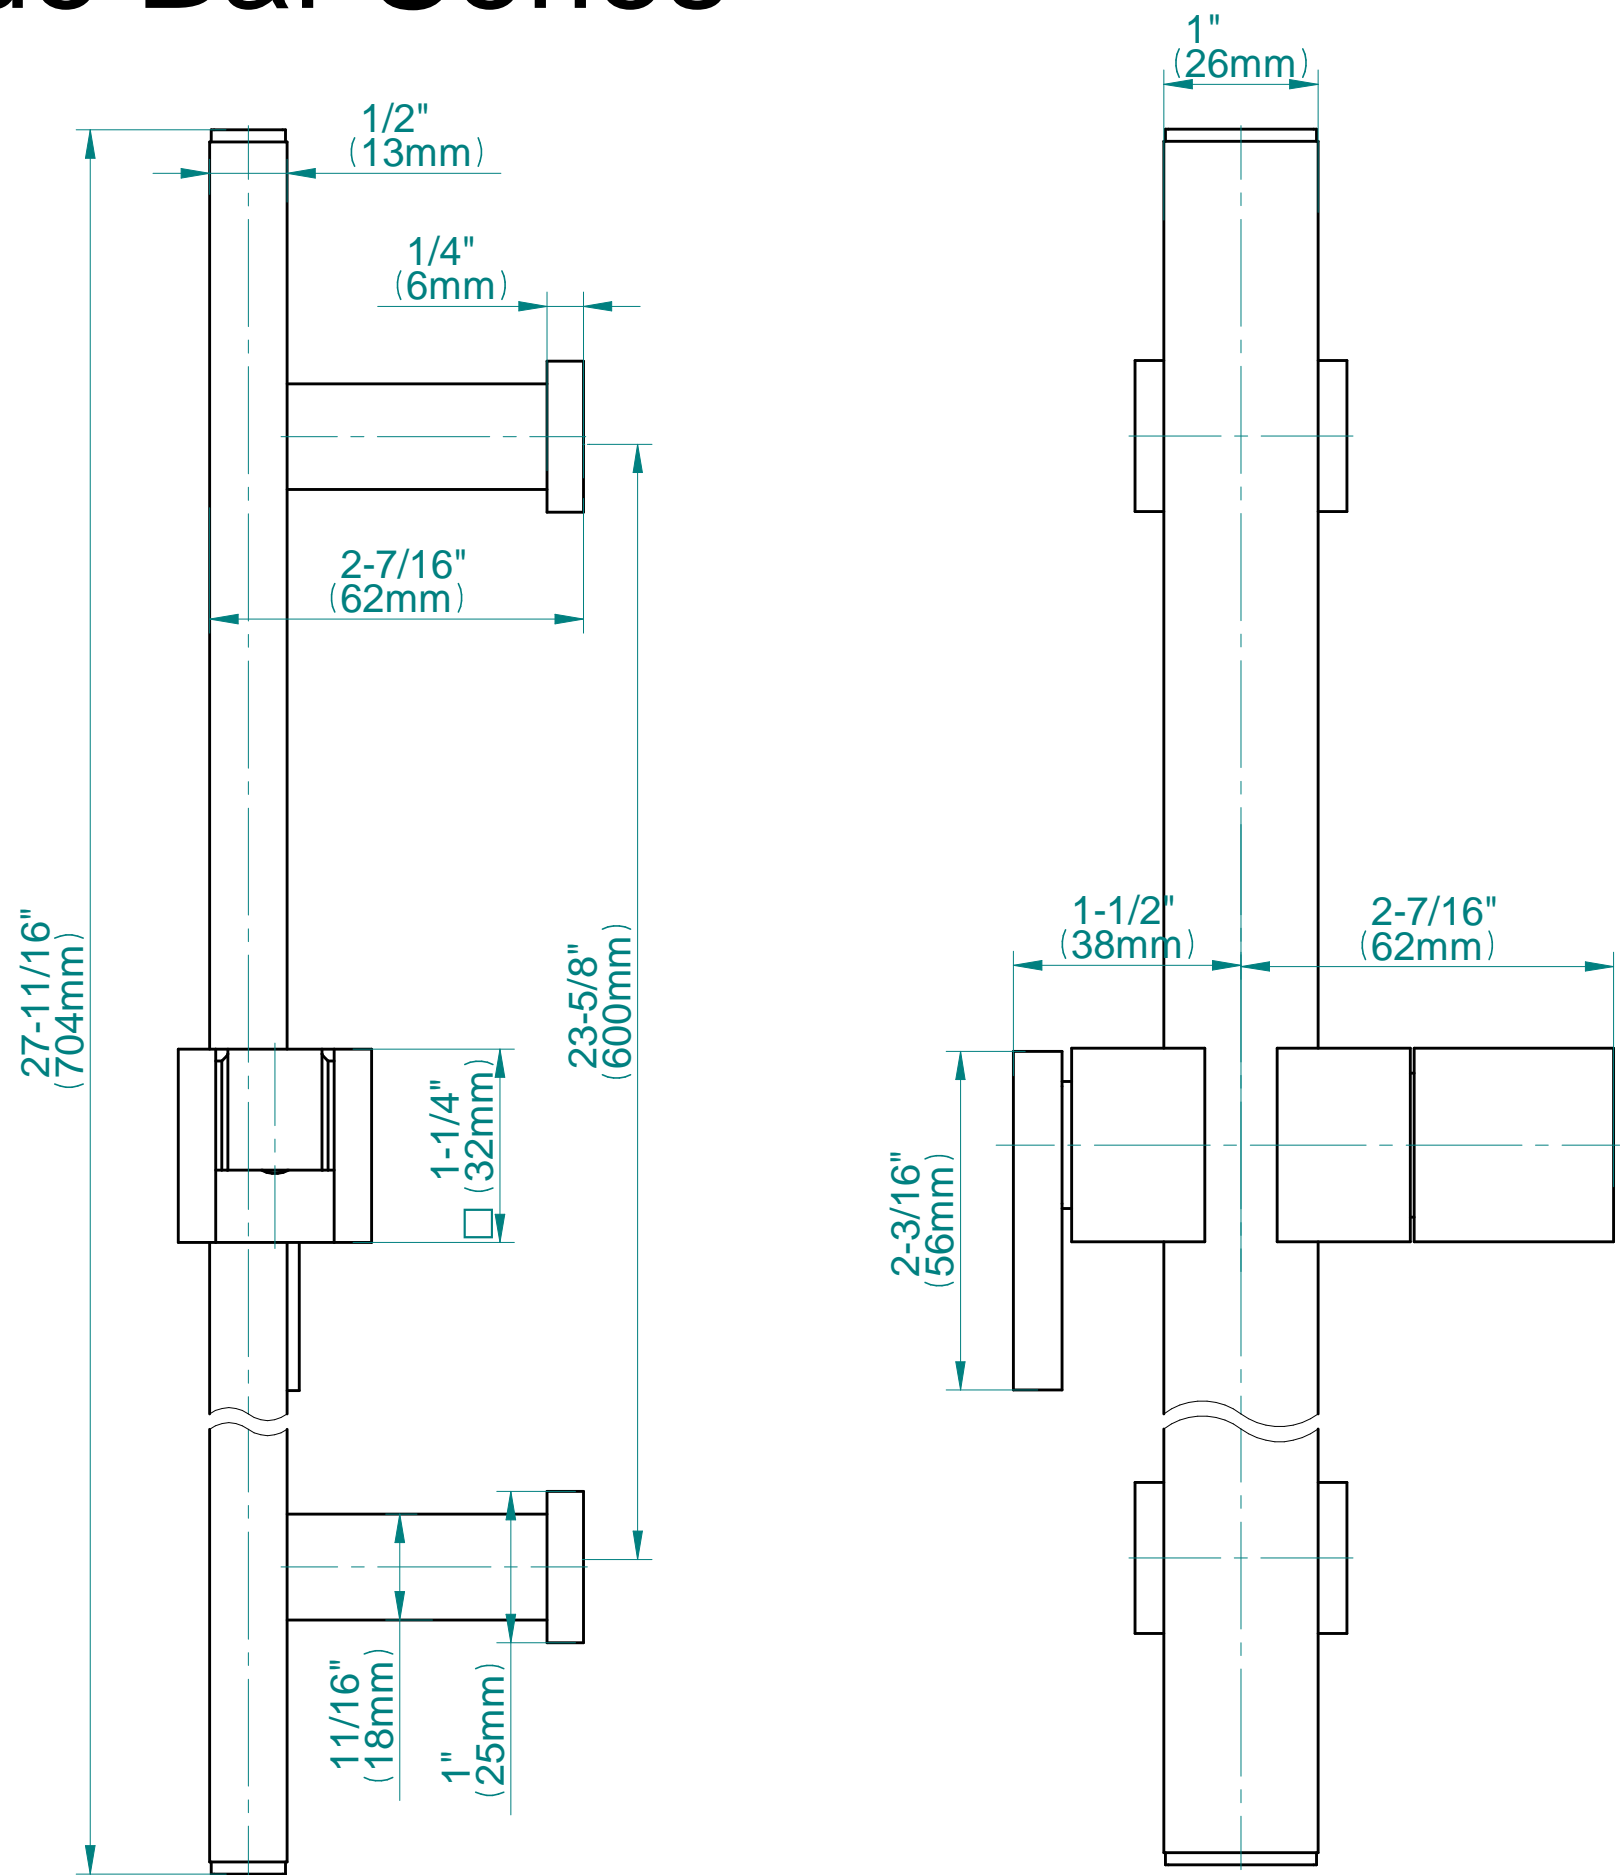

SHOWER
M-Series Thermostatic Shower
System - Tub and Shower with
Handshower
GM3.612WT-LM40E0

GRAFF®

Information

- 3/4" thermostatic valve and trim
- 3/4" stop/volume control valve and 3-way diverter valve
- 8" showerhead with 12" wall-mounted shower arm
- Showerhead features no-clog, easy-clean spray nozzles
- Handshower set with wall-mounted slide bar and 59" hose (PVD finishes use 59" flex hose)
- 8" contemporary tub spout
- Optional extension kit
- Flow rates: showerhead \leq 1.8 max gpm, handshower \leq 1.5 max gpm
- ADA
- CALGreen

* Special order finish- call for availability

SHOWER
Contemporary Square Wall-
Mounted Slide Bar
G-8631

GRAFF®

Information

- 27 11/16" tall wall-mounted slide bar
- Adjustable bracket fits all hoses with conical nut

Architectural
White

G-8631

Slide Bar Series

valid since 2014

SHOWER
Contemporary Square Wall Supply
Elbow
G-8633

GRAFF®

Information

- 1/2" NPT female thread inlet