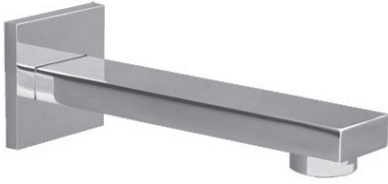

- Includes spout ring
- 1/2" NPT male thread inlet
- Tub spout flow rate ~ 8.7 gpm @60 psi

Finishes

24K Gold

24K Brushed
Gold

Architectural
Black™

Matte Black

Polished
Chrome

Polished
Nickel

Stainless Steel®
(Satin Nickel)

Architectural
White

G-8575

Sade Collection
8" Contemporary Tub Spout

Product Features

- Includes spout ring
- 1/2" NPT male thread inlet

Available Finishes

- Polished Chrome
G-8575-PC
- Polished Nickel
G-8575-PN
- Steelnox® (Satin Nickel)
G-8575-SN
- Olive Bronze™
G-8575-OB
- Architectural Black with
Chrome Accents
G-8575-PC/BK