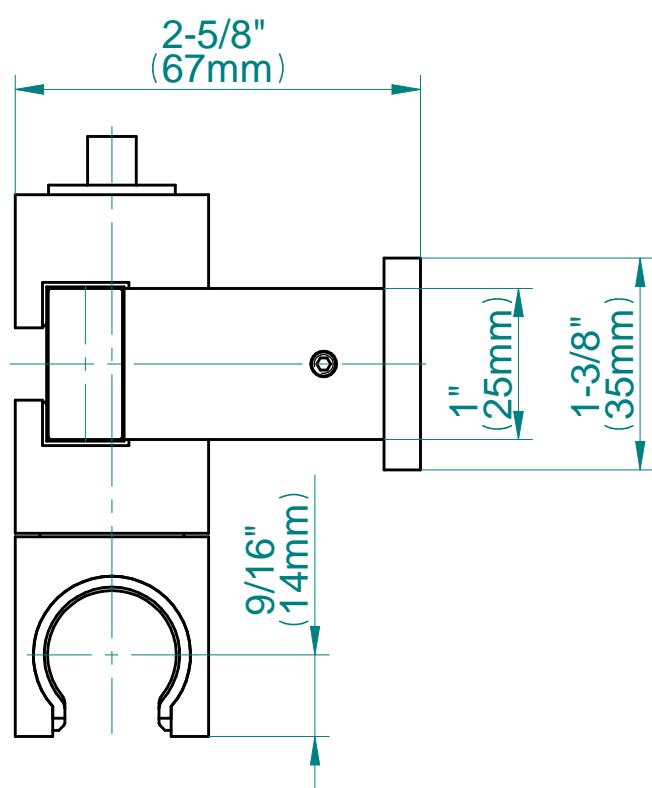

SHOWER
M-Series Thermostatic Shower
System - Tub and Shower with
Handshower
GM3.612WT-LM40E0

GRAFF®

Information

- 3/4" thermostatic valve and trim
- 3/4" stop/volume control valve and 3-way diverter valve
- 8" showerhead with 12" wall-mounted shower arm
- Showerhead features no-clog, easy-clean spray nozzles
- Handshower set with wall-mounted slide bar and 59" hose (PVD finishes use 59" flex hose)
- 8" contemporary tub spout
- Optional extension kit
- Flow rates: showerhead \leq 1.8 max gpm, handshower \leq 1.5 max gpm
- ADA
- CALGreen

Architectural
White

G-8631

Slide Bar Series

valid since 2014

SHOWER
Contemporary Square Wall Supply
Elbow
G-8633

GRAFF®

Information

- 1/2" NPT female thread inlet