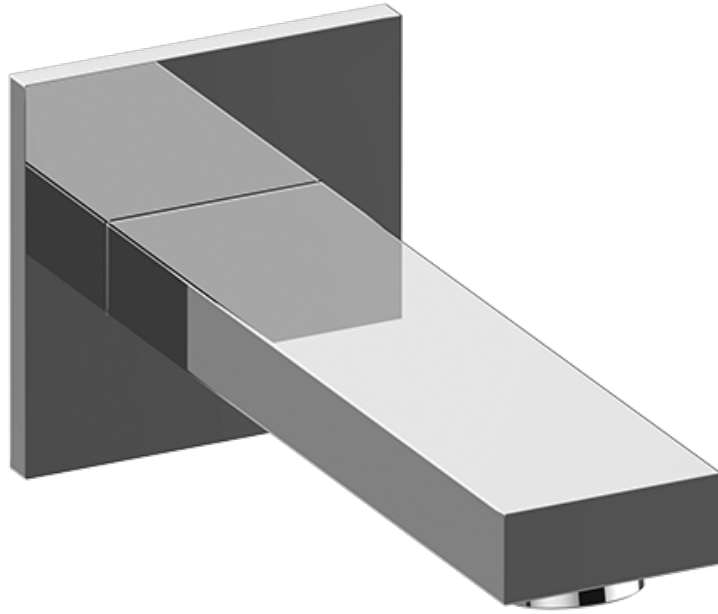

Polished
Chrome

Polished
Nickel

Stainless Steel®
(Satin Nickel)

Architectural
White

G-8530

SHOWER
8" Contemporary Tub Spout
G-8575

GRAFF[®]

Information