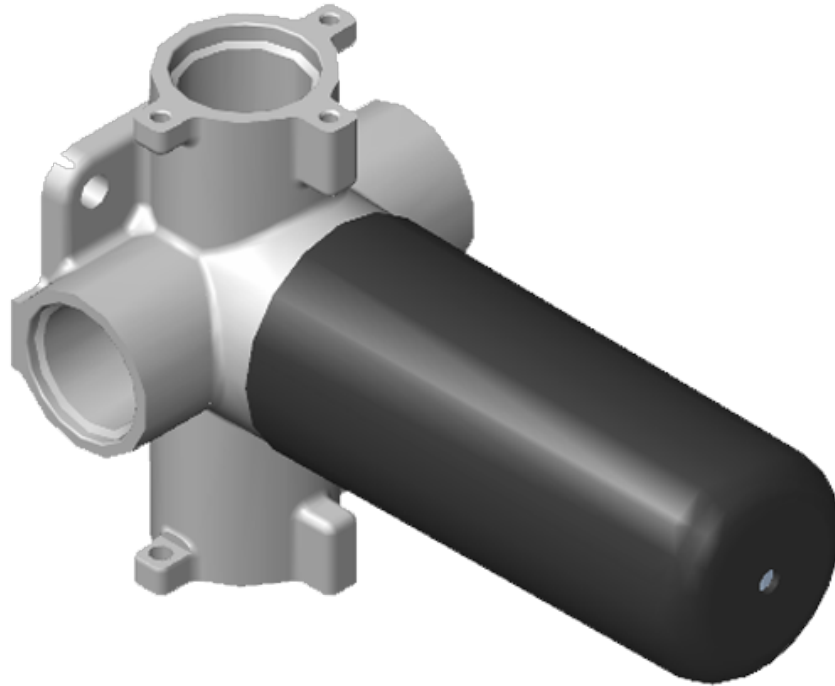

SHOWER
M-Series Thermostatic Shower
System - Tub and Shower with
Handshower
GM3.612WT-LM40E0

GRAFF®

Information

- 3/4" thermostatic valve and trim
- 3/4" stop/volume control valve and 3-way diverter valve
- 8" showerhead with 12" wall-mounted shower arm
- Showerhead features no-clog, easy-clean spray nozzles
- Handshower set with wall-mounted slide bar and 59" hose (PVD finishes use 59" flex hose)
- 8" contemporary tub spout
- Optional extension kit
- Flow rates: showerhead \leq 1.8 max gpm, handshower \leq 1.5 max gpm
- ADA
- CALGreen

Architectural
White

G-8006

M-Series

3/4" Concealed Thermostatic Rough Valve

Product Features

- 12.9 gpm @ 60 psi
- 3/4" universal inlets
- Built-in service stops
- Stacking outlet feature
- Complete serviceability from front of all units
- Supplied with protective plastic cover
- CalGreen compliant dependent on functions

www.graff-faucets.com | phone: 800-954-4723

SHOWER
Three-Way Diverter Control Valve
WITH Off Function (No Pass-
Through)
G-8053

GRAFF®

Information

- ~11.4 gpm @ 60 psi
- 3/4" universal inlets/outlets with female threads
- Operates one function at a time
- Stacking inlet feature
- Supplied with protective plastic cover
- CALGreen compliant depending on functions

Architectural
White

G-8053

M-Series

3-Way Diverter Control Valve WITH Off Function (No Pass-Through)

Product Features

- 3/4" universal inlets/outlets with female threads
- Stacking inlet feature
- Supplied with protective plastic cover
- CalGreen compliant dependent on functions