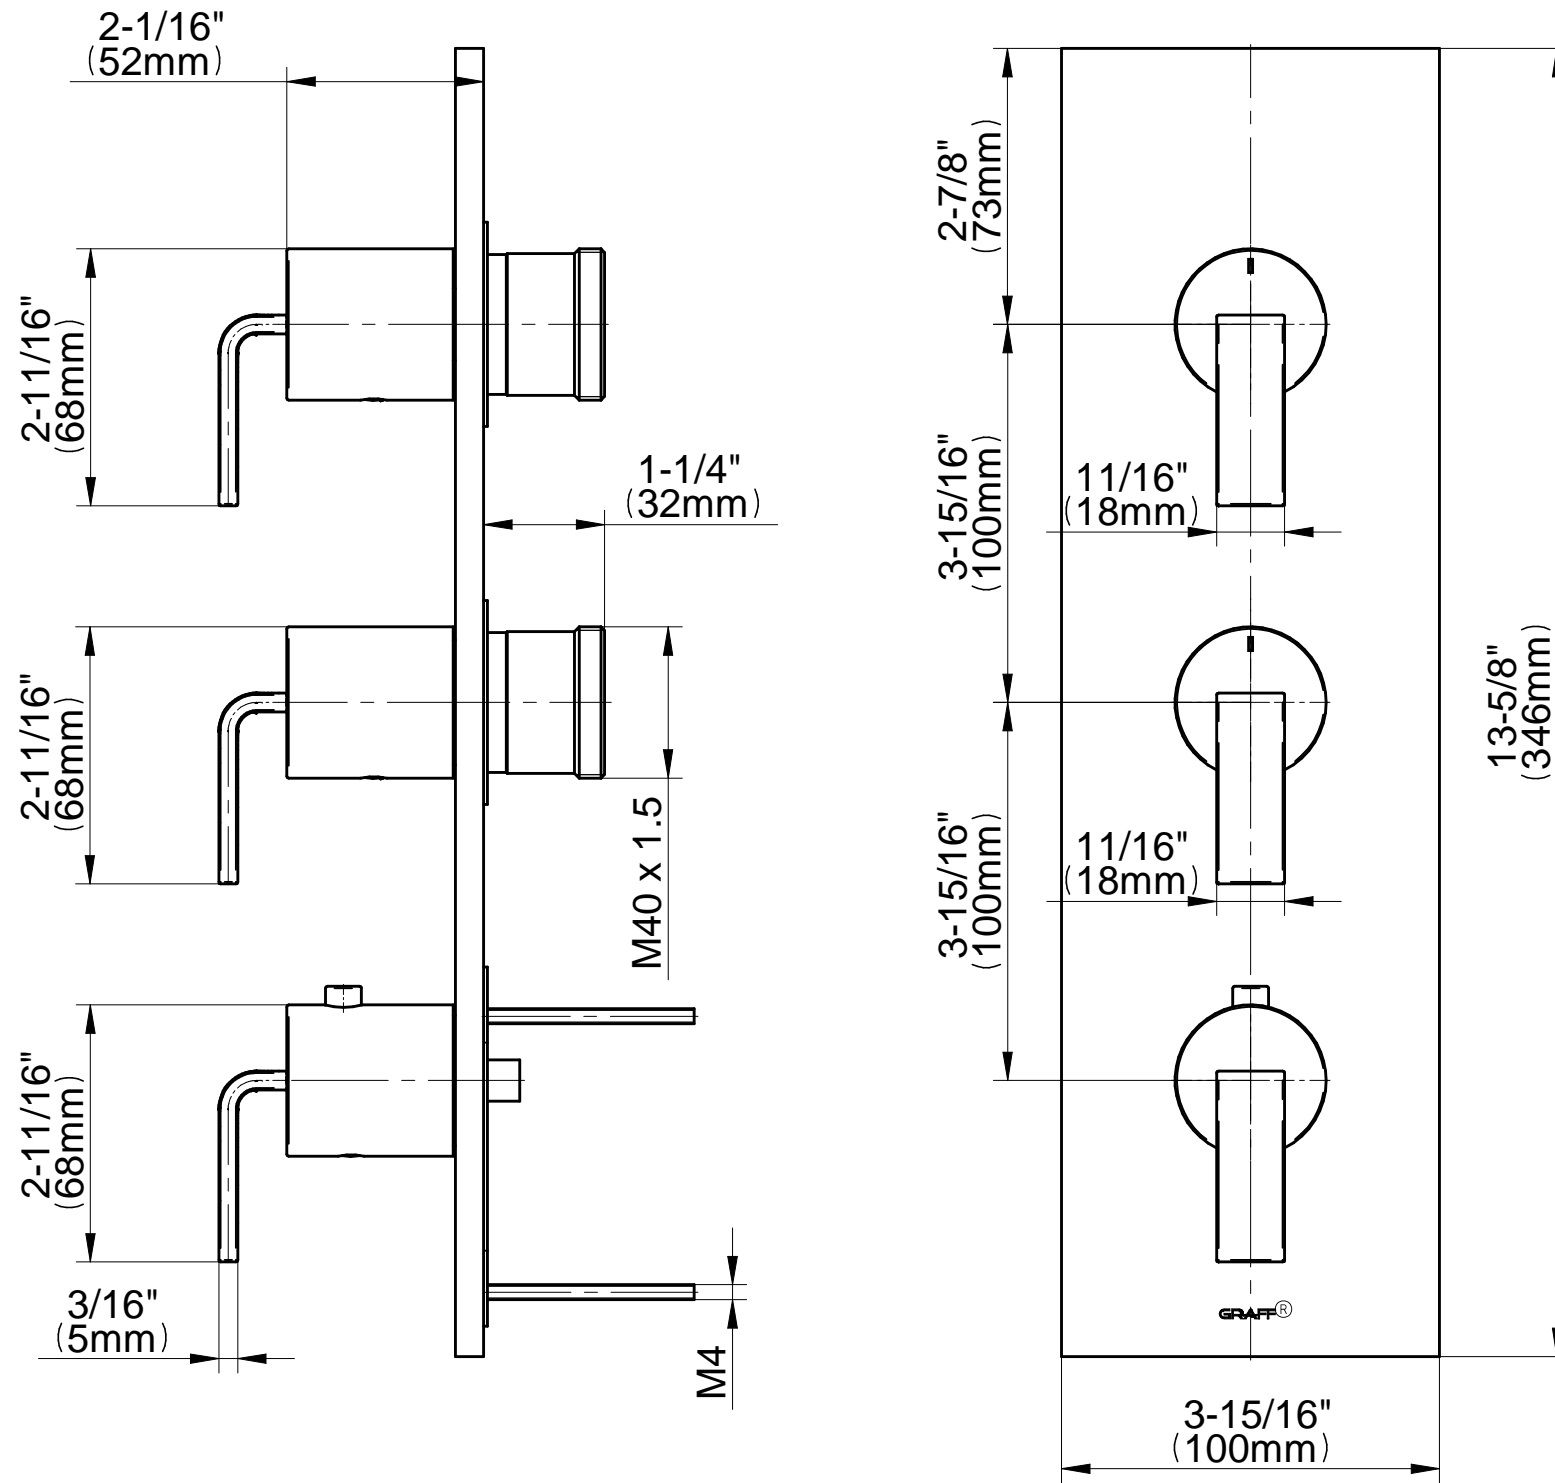

G-8057-LM40E0-T

IMMERSION Series