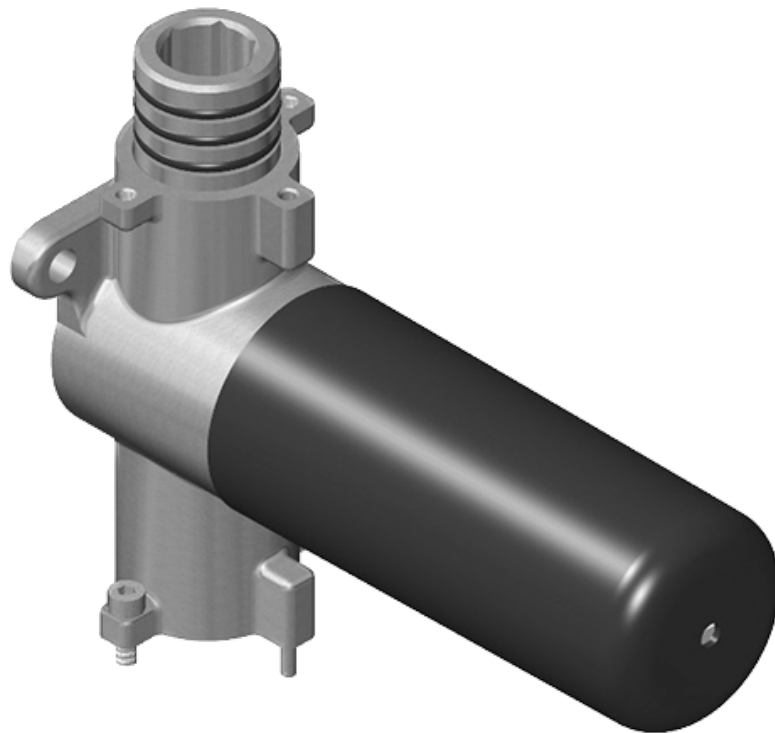

SHOWER
M-Series Thermostatic Shower
System - Tub and Shower with
Handshower
GM3.612WT-LM40E0

GRAFF®

Information

- 3/4" thermostatic valve and trim
- 3/4" stop/volume control valve and 3-way diverter valve
- 8" showerhead with 12" wall-mounted shower arm
- Showerhead features no-clog, easy-clean spray nozzles
- Handshower set with wall-mounted slide bar and 59" hose (PVD finishes use 59" flex hose)
- 8" contemporary tub spout
- Optional extension kit
- Flow rates: showerhead \leq 1.8 max gpm, handshower \leq 1.5 max gpm
- ADA
- CALGreen

Architectural
White

G-8057-LM40E0-T

IMMERSION Series

SHOWER
Stop/Volume Control Rough Valve
G-8077

GRAFF®

Information

- 18.1 gpm @ 60 psi
- 3/4" universal inlets/outlets with female threads
- Stacking inlet and outlet feature
- Supplied with protective plastic cover
- CalGreen compliant dependent on functions