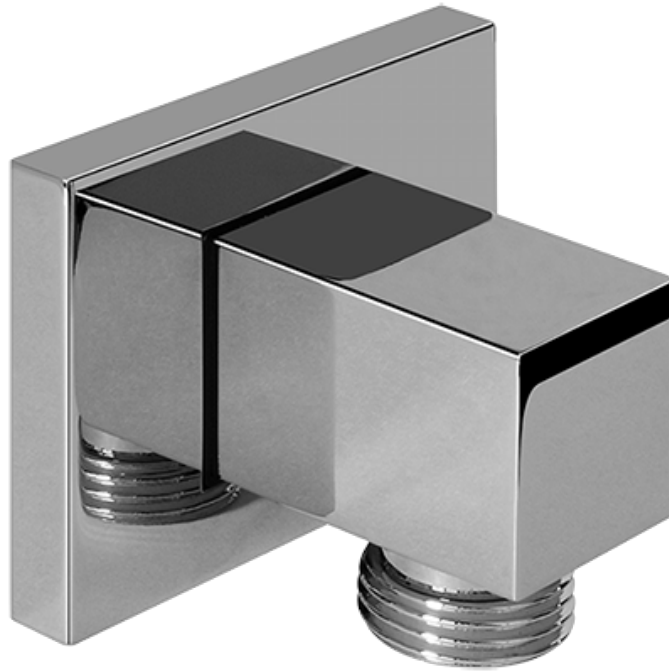

Architectural
White

G-8631

Slide Bar Series

valid since 2014

SHOWER
Contemporary Square Wall Supply
Elbow
G-8633

GRAFF®

Information

- 1/2" NPT female thread inlet