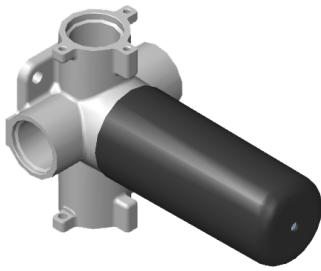

SHOWER
M-Series Thermostatic Shower
System - Tub and Shower with
Handshower
GM3.612WT-LM40E0

GRAFF®

Information

- 3/4" thermostatic valve and trim
- 3/4" stop/volume control valve and 3-way diverter valve
- 8" showerhead with 12" wall-mounted shower arm
- Showerhead features no-clog, easy-clean spray nozzles
- Handshower set with wall-mounted slide bar and 59" hose (PVD finishes use 59" flex hose)
- 8" contemporary tub spout
- Optional extension kit
- Flow rates: showerhead \leq 1.8 max gpm, handshower \leq 1.5 max gpm
- ADA
- CALGreen

Architectural
White

G-8006

M-Series

3/4" Concealed Thermostatic Rough Valve

Product Features

- 12.9 gpm @ 60 psi
- 3/4" universal inlets
- Built-in service stops
- Stacking outlet feature
- Complete serviceability from front of all units
- Supplied with protective plastic cover
- CalGreen compliant dependent on functions

www.graff-faucets.com | phone: 800-954-4723

SHOWER
Three-Way Diverter Control Valve
WITH Off Function (No Pass-
Through)
G-8053

GRAFF®

Information

- ~11.4 gpm @ 60 psi
- 3/4" universal inlets/outlets with female threads
- Operates one function at a time
- Stacking inlet feature
- Supplied with protective plastic cover
- CALGreen compliant depending on functions

Architectural
White

G-8053

M-Series

3-Way Diverter Control Valve WITH Off Function (No Pass-Through)

Product Features

- 3/4" universal inlets/outlets with female threads
- Stacking inlet feature
- Supplied with protective plastic cover
- CalGreen compliant dependent on functions