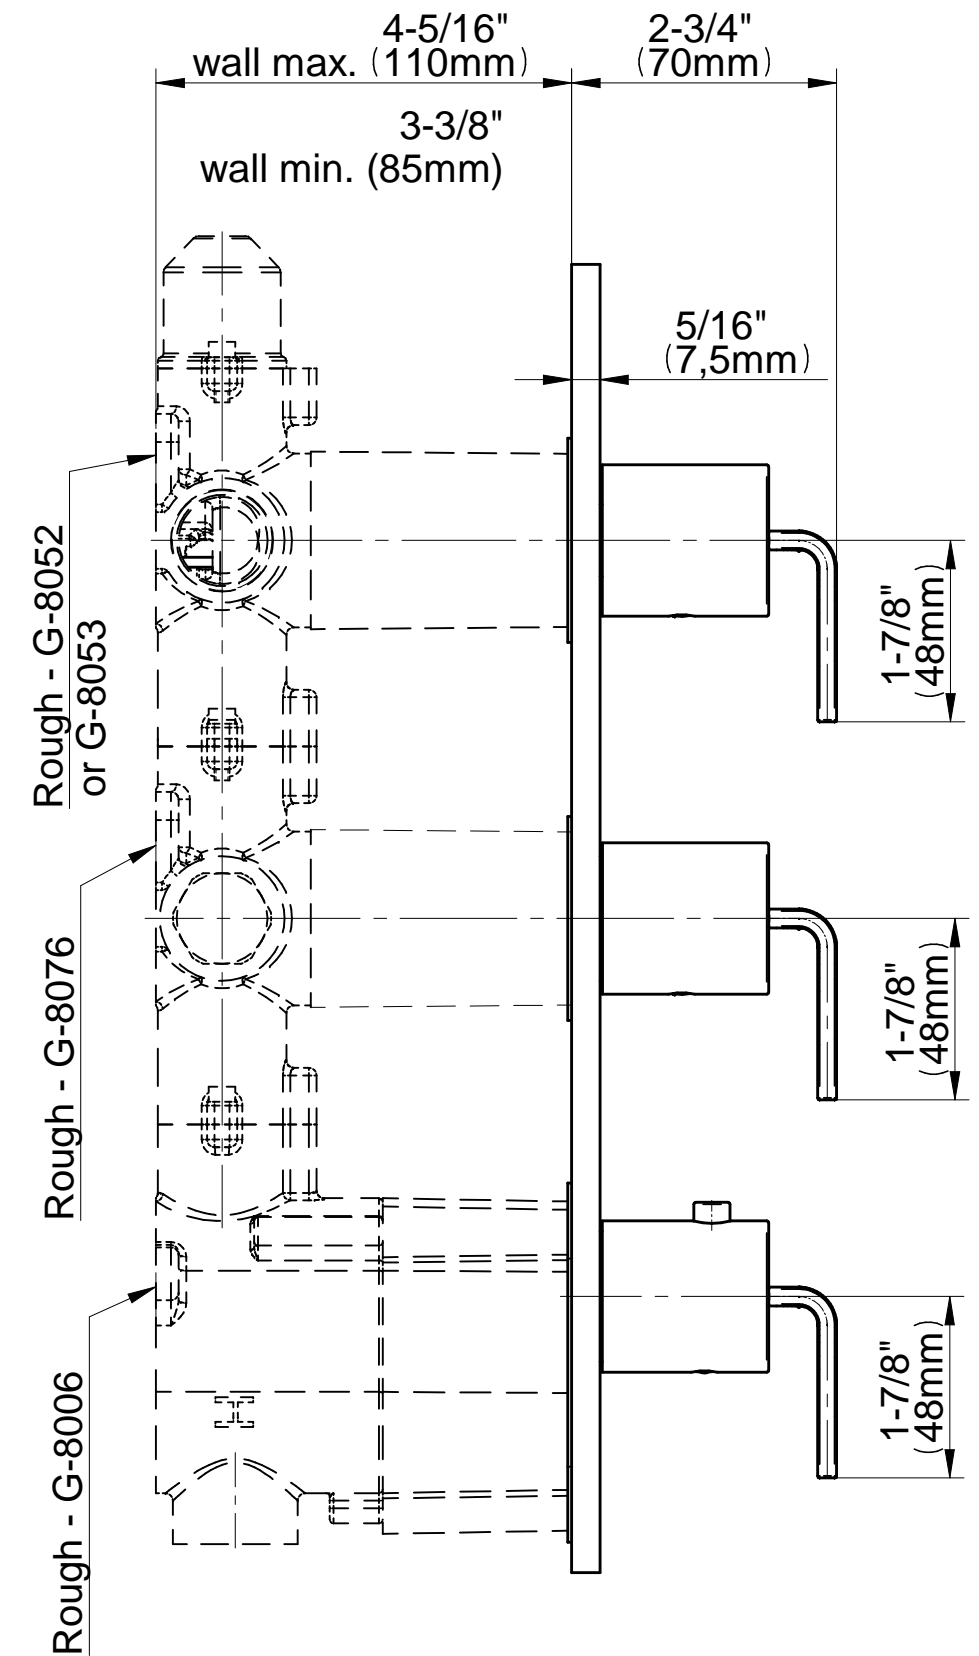

SHOWER
M-Series Thermostatic Shower
System - Tub and Shower with
Handshower
GM3.612WT-LM40E0

GRAFF®

Information

- 3/4" thermostatic valve and trim
- 3/4" stop/volume control valve and 3-way diverter valve
- 8" showerhead with 12" wall-mounted shower arm
- Showerhead features no-clog, easy-clean spray nozzles
- Handshower set with wall-mounted slide bar and 59" hose (PVD finishes use 59" flex hose)
- 8" contemporary tub spout
- Optional extension kit
- Flow rates: showerhead \leq 1.8 max gpm, handshower \leq 1.5 max gpm
- ADA
- CALGreen

Architectural
White

G-8057-LM40E0-T

IMMERSION Series

SHOWER
Stop/Volume Control Rough Valve
G-8077

GRAFF®

Information

- 18.1 gpm @ 60 psi
- 3/4" universal inlets/outlets with female threads
- Stacking inlet and outlet feature
- Supplied with protective plastic cover
- CalGreen compliant dependent on functions