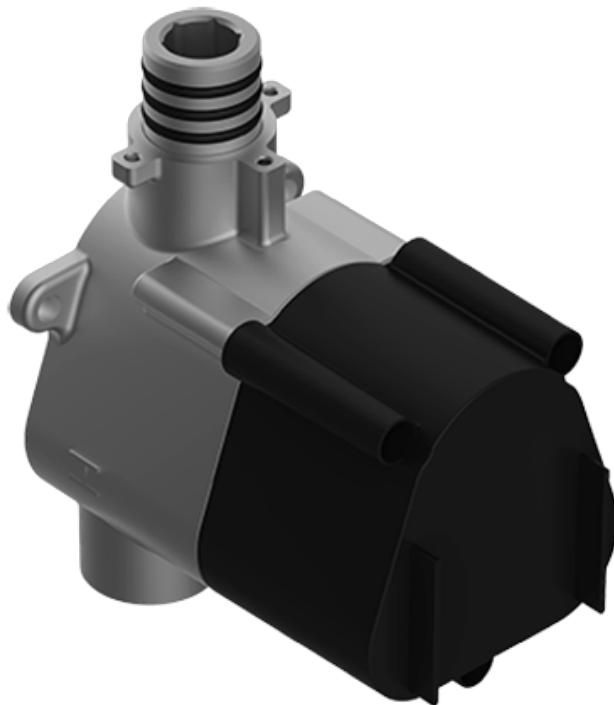

SHOWER
M-Series Thermostatic Shower
System - Shower
AQ2.000SG-LM39E0

GRAFF®

Information

- 3/4" thermostatic valve and trim
- 3/4" 3-way diverter valve and trim
- Rainfall, rain curtain and cascade water functions
- Showerhead features no-clog, easy-clean spray nozzles
- Wall-mounted, battery-powered controller and holder; controls LED chromotherapy lighting
- Optional extension kit
- Showerhead flow rate ≤ 1.8 gpm
- ADA

SHOWER
Thermostatic Rough Valve
G-8006

GRAFF[®]

Information

- 12.9 gpm @ 60 psi
- 3/4" universal inlets
- Built-in service stops
- Stacking outlet feature
- Complete serviceability from front of all units
- Supplied with protective plastic cover
- CalGreen compliant dependent on functions

Finishes

Polished
Chrome

G-8006

M-Series

3/4" Concealed Thermostatic Rough Valve

Product Features

- 12.9 gpm @ 60 psi
- 3/4" universal inlets
- Built-in service stops
- Stacking outlet feature
- Complete serviceability from front of all units
- Supplied with protective plastic cover
- CalGreen compliant dependent on functions

Finishes

Polished
Chrome

G-8043-LM39E-**-T

Qubic Tre

M-Series Thermostatic Valve Trim with Handle

Product Features

- Single metal handle and decorative trim plate
- Use with G-8006 thermostatic rough valve

Available Finishes