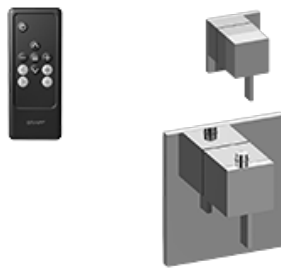

SHOWER
M-Series Thermostatic Shower
System - Shower
AQ2.000SG-LM39E0

GRAFF®

Information

- 3/4" thermostatic valve and trim
- 3/4" 3-way diverter valve and trim
- Rainfall, rain curtain and cascade water functions
- Showerhead features no-clog, easy-clean spray nozzles
- Wall-mounted, battery-powered controller and holder; controls LED chromotherapy lighting
- Optional extension kit
- Showerhead flow rate ≤ 1.8 gpm
- ADA

SHOWER
Thermostatic Rough Valve
G-8006

GRAFF[®]

Information

- 12.9 gpm @ 60 psi
- 3/4" universal inlets
- Built-in service stops
- Stacking outlet feature
- Complete serviceability from front of all units
- Supplied with protective plastic cover
- CalGreen compliant dependent on functions

Finishes

Polished
Chrome

G-8006

M-Series

3/4" Concealed Thermostatic Rough Valve

Product Features

- 12.9 gpm @ 60 psi
- 3/4" universal inlets
- Built-in service stops
- Stacking outlet feature
- Complete serviceability from front of all units
- Supplied with protective plastic cover
- CalGreen compliant dependent on functions

Finishes

Polished
Chrome

G-8043-LM39E-**-T

Qubic Tre

M-Series Thermostatic Valve Trim with Handle

Product Features

- Single metal handle and decorative trim plate
- Use with G-8006 thermostatic rough valve

Available Finishes