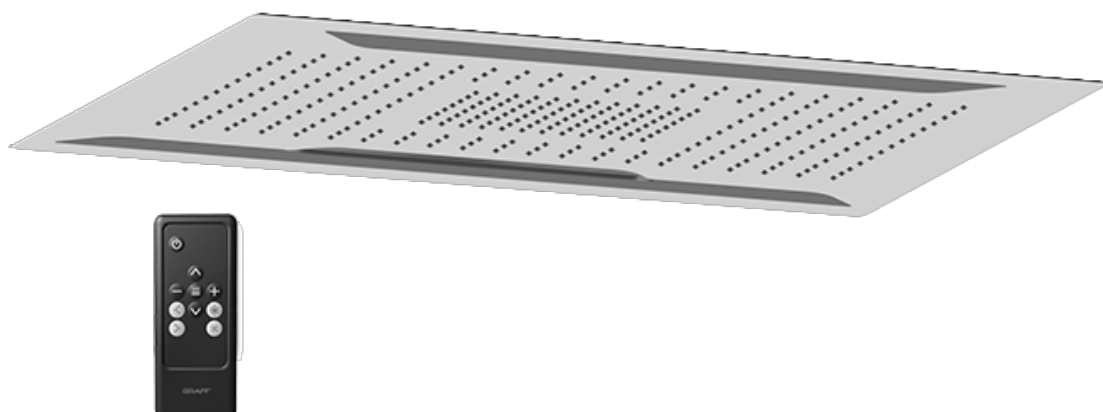

www.graff-faucets.com | phone: 800-954-4723

SHOWER
Qubic M-Series 3-Way Diverter
Valve Trim with Handle
G-8072-LM39E1-T

GRAFF[®]

Information

- Single metal handle
- Decorative trim plate
- Use with G-8053 3-way diverter control rough valve WITH off function
- To complete package, you must order rough valve
- ADA

Finishes

Polished
Chrome

SHOWER
Ceiling-Mount Showerhead
System
G-8221

GRAFF[®]

Information

- Rainfall, rain curtain and cascade water functions
- 6-color LED chromotherapy lighting
- Battery powered LED controller with wall-mounted holder
- No-clog, easy-clean spray nozzles
- Showerhead flow rate ≤ 1.8 max gpm
- CALGreen