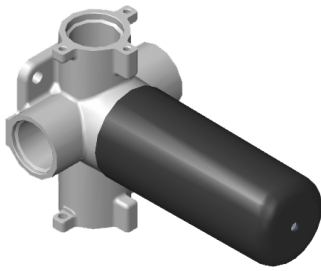

Finishes

Polished
Chrome

G-8043-LM39E-**-T

Qubic Tre

M-Series Thermostatic Valve Trim with Handle

Product Features

- Single metal handle and decorative trim plate
- Use with G-8006 thermostatic rough valve

Available Finishes

www.graff-designs.com | phone: 800-954-4723

SHOWER
Three-Way Diverter Control Valve
WITH Off Function (No Pass-
Through)
G-8053

GRAFF®

Information

- ~11.4 gpm @ 60 psi
- 3/4" universal inlets/outlets with female threads
- Operates one function at a time
- Stacking inlet feature
- Supplied with protective plastic cover
- CALGreen compliant depending on functions

Finishes

Polished
Chrome

G-8053

M-Series

3-Way Diverter Control Valve WITH Off Function (No Pass-Through)

Product Features

- 3/4" universal inlets/outlets with female threads
- Stacking inlet feature
- Supplied with protective plastic cover
- CalGreen compliant dependent on functions

www.graff-faucets.com | phone: 800-954-4723

SHOWER
Qubic M-Series 3-Way Diverter
Valve Trim with Handle
G-8072-LM39E1-T

GRAFF[®]

Information

- Single metal handle
- Decorative trim plate
- Use with G-8053 3-way diverter control rough valve WITH off function
- To complete package, you must order rough valve
- ADA