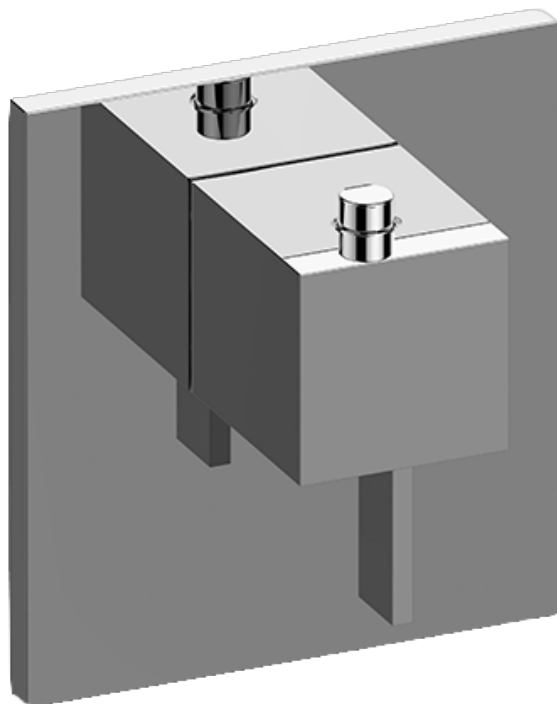

SHOWER
M-Series Thermostatic Shower
System - Shower
AQ2.000SG-LM39E0

GRAFF®

Information

- 3/4" thermostatic valve and trim
- 3/4" 3-way diverter valve and trim
- Rainfall, rain curtain and cascade water functions
- Showerhead features no-clog, easy-clean spray nozzles
- Wall-mounted, battery-powered controller and holder; controls LED chromotherapy lighting
- Optional extension kit
- Showerhead flow rate ≤ 1.8 gpm
- ADA

SHOWER
Thermostatic Rough Valve
G-8006

GRAFF[®]

Information

- 12.9 gpm @ 60 psi
- 3/4" universal inlets
- Built-in service stops
- Stacking outlet feature
- Complete serviceability from front of all units
- Supplied with protective plastic cover
- CalGreen compliant dependent on functions

Finishes

Polished
Chrome

G-8006

M-Series

3/4" Concealed Thermostatic Rough Valve

Product Features

- 12.9 gpm @ 60 psi
- 3/4" universal inlets
- Built-in service stops
- Stacking outlet feature
- Complete serviceability from front of all units
- Supplied with protective plastic cover
- CalGreen compliant dependent on functions

www.graff-faucets.com | phone: 800-954-4723

SHOWER
Qubic Tre M-Series Thermostatic
Valve Trim with Handle
G-8043-LM39E-T

GRAFF[®]

Information

- Single metal handle and decorative trim plate
- Use with G-8006 thermostatic rough valve
- ADA