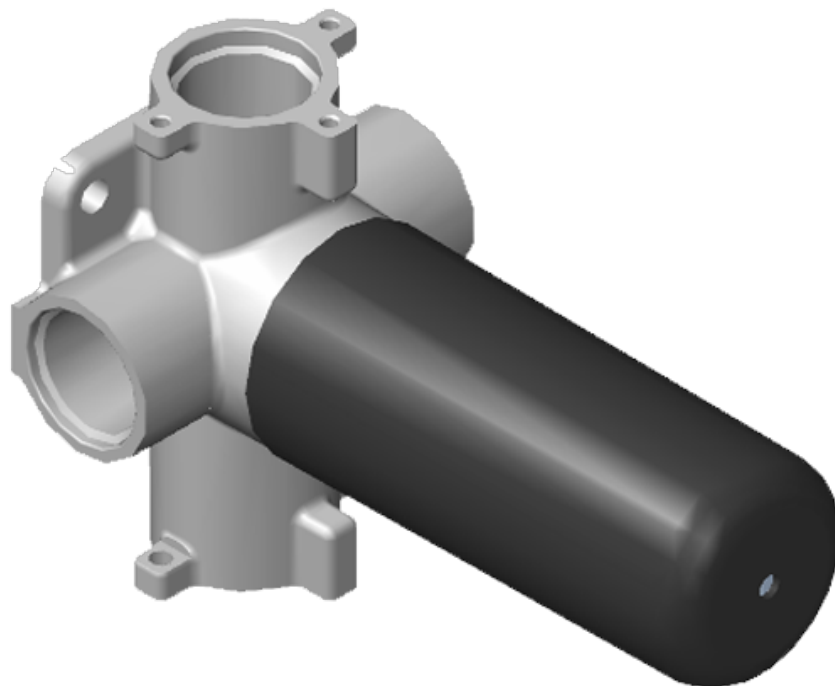

SHOWER
M-Series Thermostatic Shower
System - Shower
AQ2.000SG-LM39E0

GRAFF®

Information

- 3/4" thermostatic valve and trim
- 3/4" 3-way diverter valve and trim
- Rainfall, rain curtain and cascade water functions
- Showerhead features no-clog, easy-clean spray nozzles
- Wall-mounted, battery-powered controller and holder; controls LED chromotherapy lighting
- Optional extension kit
- Showerhead flow rate ≤ 1.8 gpm
- ADA

Finishes

Polished
Chrome

G-8043-LM39E-**-T

Qubic Tre

M-Series Thermostatic Valve Trim with Handle

Product Features

- Single metal handle and decorative trim plate
- Use with G-8006 thermostatic rough valve

Available Finishes

www.graff-designs.com | phone: 800-954-4723

SHOWER
Three-Way Diverter Control Valve
WITH Off Function (No Pass-
Through)
G-8053

GRAFF®

Information

- ~11.4 gpm @ 60 psi
- 3/4" universal inlets/outlets with female threads
- Operates one function at a time
- Stacking inlet feature
- Supplied with protective plastic cover
- CALGreen compliant depending on functions

Finishes

Polished
Chrome

G-8053

M-Series

3-Way Diverter Control Valve WITH Off Function (No Pass-Through)

Product Features

- 3/4" universal inlets/outlets with female threads
- Stacking inlet feature
- Supplied with protective plastic cover
- CalGreen compliant dependent on functions