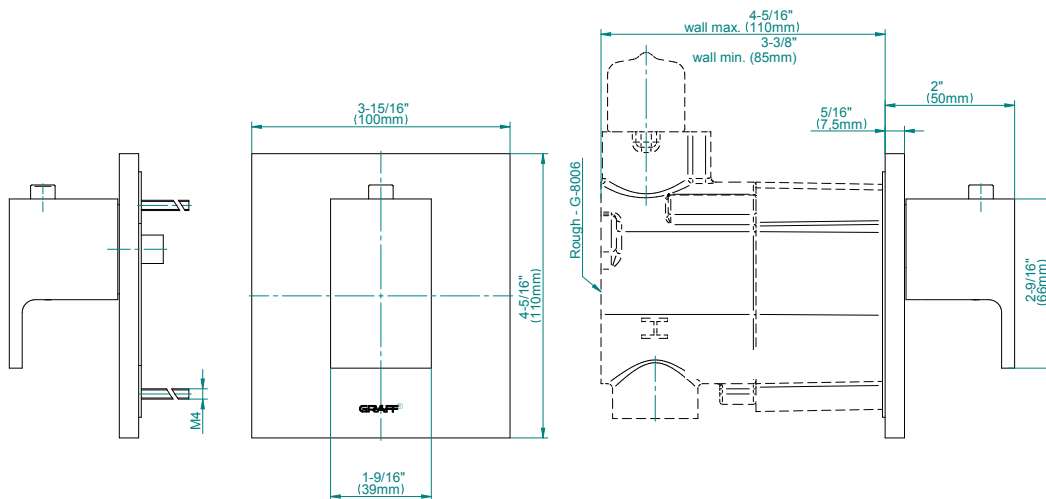

The measurements shown are for reference only. Products and specifications shown are subject to change without notice. Revised 7/2018.

www.graff-designs.com | phone: 800-954-4723