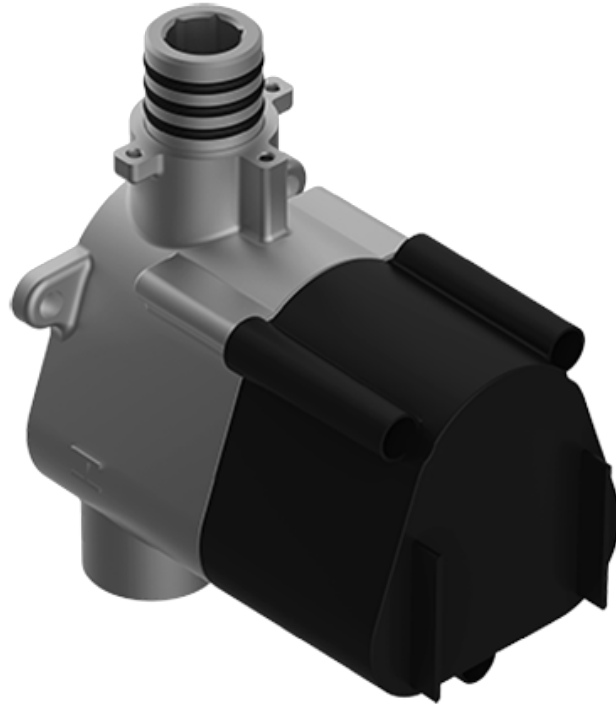

BATHROOM
M-Series Thermostatic Shower
System - Shower
AQ4.000SC-LM31E0

GRAFF[®]

Information

- 3/4" thermostatic valve and trim
- 3/4" stop/volume control valve and trim (3 pieces)
- Rainfall, rain curtain and cascade water functions
- Showerhead features no-clog, easy-clean spray nozzles
- Wall-mounted, battery-powered controller and holder; controls LED chromotherapy lighting
- Optional extension kit
- Showerhead flow rate ≤ 1.8 gpm
- ADA

BATHROOM
Thermostatic Rough Valve
G-8006

GRAFF®

Information

- 12.9 gpm @ 60 psi
- 3/4" universal inlets
- Built-in service stops
- Stacking outlet feature
- Complete serviceability from front of all units
- Supplied with protective plastic cover
- CalGreen compliant dependent on functions

Finishes

Polished
Chrome

G-8006

M-Series

3/4" Concealed Thermostatic Rough Valve

Product Features

- 12.9 gpm @ 60 psi
- 3/4" universal inlets
- Built-in service stops
- Stacking outlet feature
- Complete serviceability from front of all units
- Supplied with protective plastic cover
- CalGreen compliant dependent on functions

Finishes

Polished
Chrome

G-8043-LM31E-T

Solar Collection

M-Series Thermostatic Valve Trim with Handle

GRAFF®

Product Features

- Single metal handle and decorative trim plate
- Use with G-8006 thermostatic rough valve