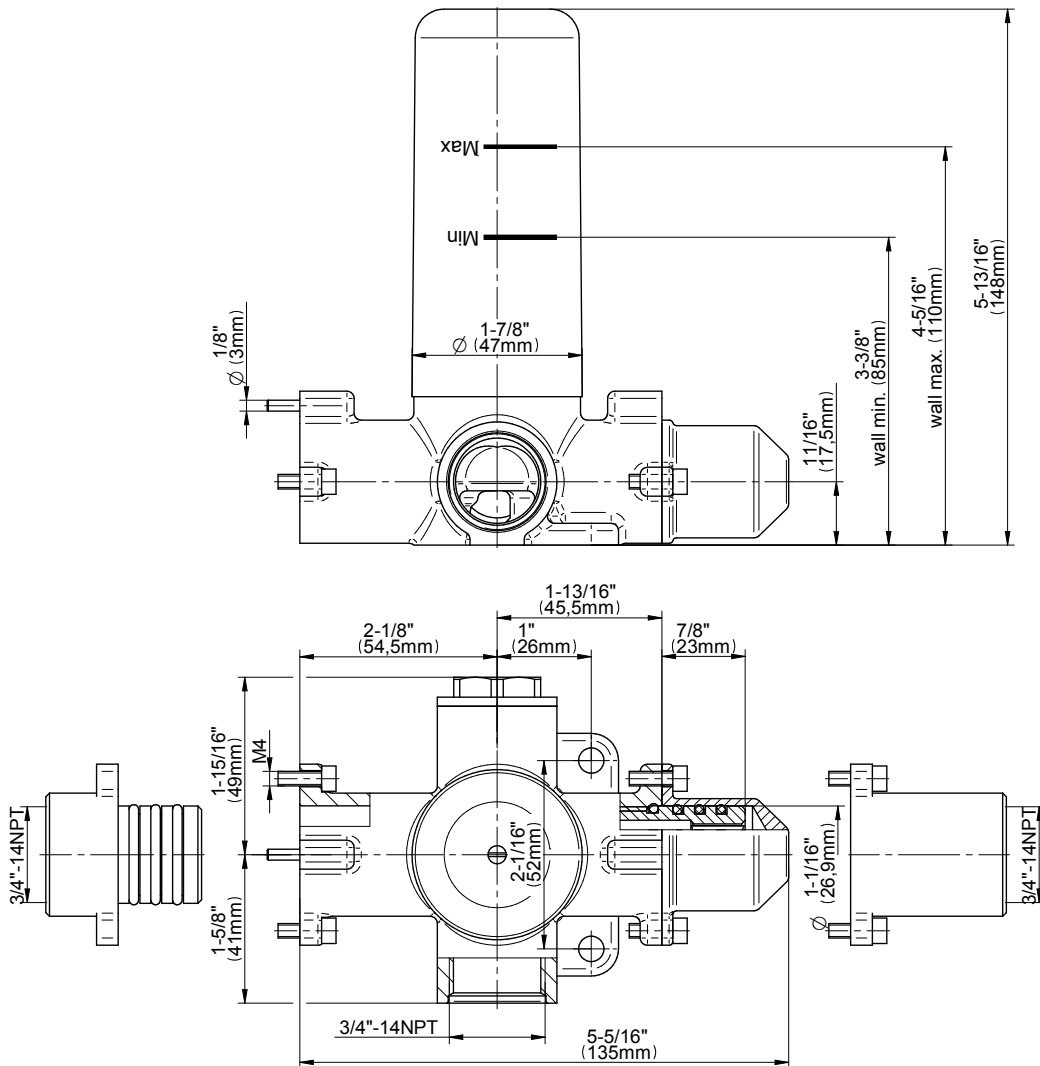

The measurements shown are for reference only. Products and specifications shown are subject to change without notice. Revised 3/2016.

www.graff-faucets.com | phone: 800-954-4723