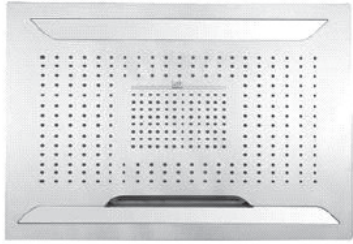

G-8221-SP

Aqua-Sense Collection
Ceiling-Mount Showerhead

Product Features

- Rainfall, rain curtain and cascade water functions
- 6-color LED chromotherapy lighting
- Battery powered LED controller with wall-mounted holder
- No-clog, easy-clean spray nozzles
- Showerhead flow rate ≤ 1.8 max gpm

Available Finishes

- Stainless Polished
  G-8221-SP

Code Compliance

- CALGreen

Warranty

- Limited lifetime warranty

For complete warranty information go to <https://www.graff-faucets.com/en/info/faqs>