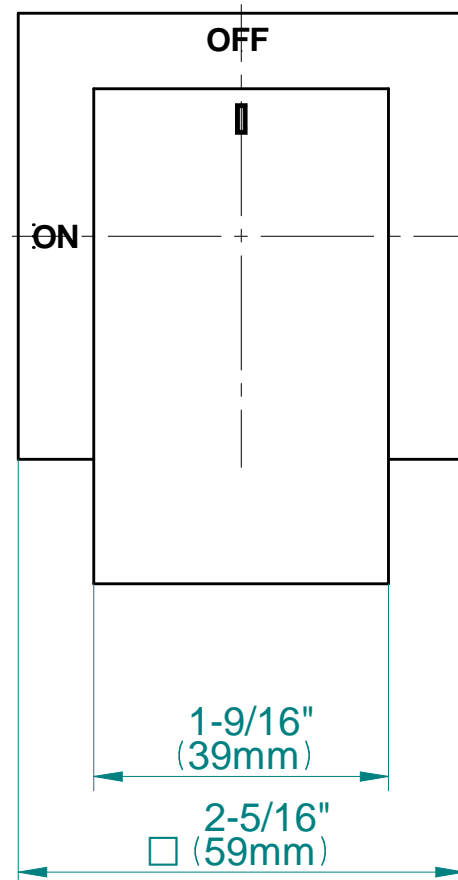

G-8098-LM31E1-T

SOLAR Series

GRAFF®
CUTTING EDGE DESIGN