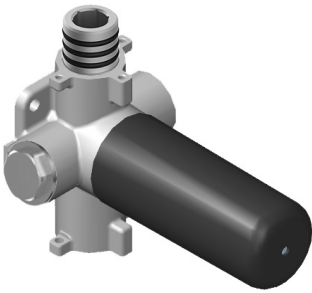

Finishes

Polished
Chrome

G-8006

M-Series

3/4" Concealed Thermostatic Rough Valve

Product Features

- 12.9 gpm @ 60 psi
- 3/4" universal inlets
- Built-in service stops
- Stacking outlet feature
- Complete serviceability from front of all units
- Supplied with protective plastic cover
- CalGreen compliant dependent on functions

Finishes

Polished
Chrome

G-8043-LM31E-T

Solar Collection

M-Series Thermostatic Valve Trim with Handle

GRAFF®

Product Features

- Single metal handle and decorative trim plate
- Use with G-8006 thermostatic rough valve

Finishes

Polished
Chrome

G-8076

M-Series

Stop/Volume Control Rough Valve with Pass-Through

GRAFF[®]
CUTTING EDGE DESIGN

Product Features

- 13.2 gpm @ 60 psi
- 3/4" universal inlets/outlets with female threads
- Stacking inlet and pass-through port feature
- Supplied with protective plastic cover
- CalGreen compliant dependent on functions

www.graff-faucets.com | phone: 800-954-4723

BATHROOM
Square M-Series Stop/Volume
Control Valve Trim with Handle
G-8098-LM31E1-T

GRAFF[®]

Information

- Single metal handle and decorative trim plate
- Use with G-8006 thermostatic rough valve
- ADA