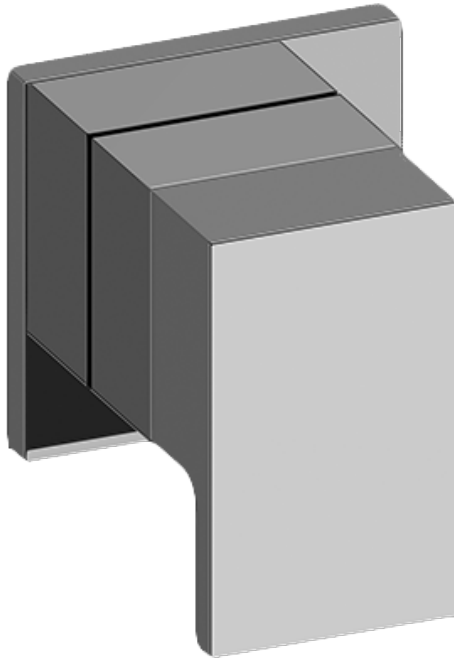

www.graff-faucets.com | phone: 800-954-4723

BATHROOM
Square M-Series Stop/Volume
Control Valve Trim with Handle
G-8098-LM31E1-T

GRAFF[®]

Information

- Single metal handle and decorative trim plate
- Use with G-8006 thermostatic rough valve
- ADA