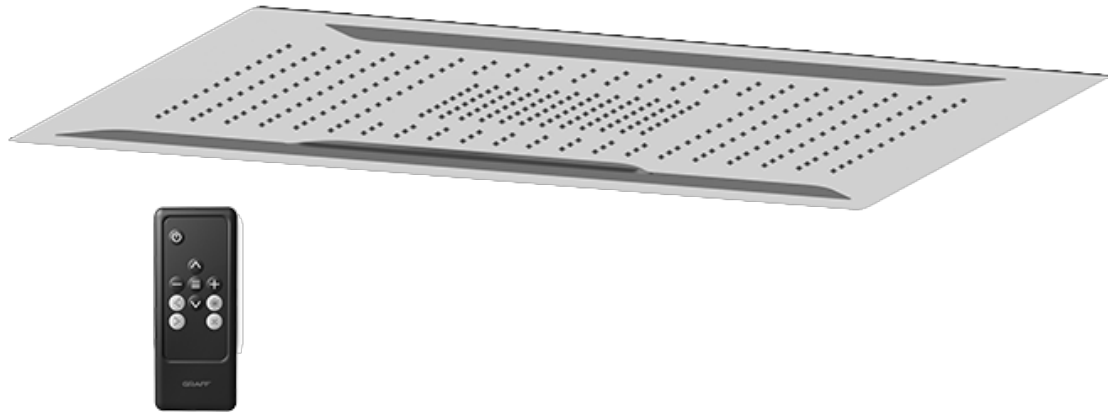

Finishes

Polished
Chrome

G-8098-LM31E1-T

SOLAR Series

GRAFF[®]
CUTTING EDGE DESIGN

BATHROOM
Ceiling-Mount Showerhead
System
G-8221

GRAFF[®]

Information

- Rainfall, rain curtain and cascade water functions
- 6-color LED chromotherapy lighting
- Battery powered LED controller with wall-mounted holder
- No-clog, easy-clean spray nozzles
- Showerhead flow rate ≤ 1.8 max gpm
- CALGreen