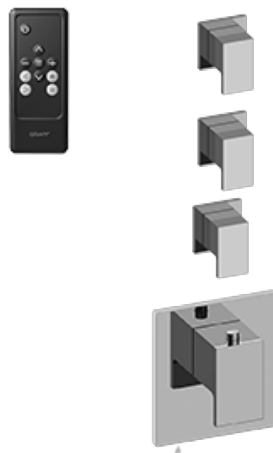

BATHROOM
M-Series Thermostatic Shower
System - Shower
AQ4.000SC-LM31E0

GRAFF[®]

Information

- 3/4" thermostatic valve and trim
- 3/4" stop/volume control valve and trim (3 pieces)
- Rainfall, rain curtain and cascade water functions
- Showerhead features no-clog, easy-clean spray nozzles
- Wall-mounted, battery-powered controller and holder; controls LED chromotherapy lighting
- Optional extension kit
- Showerhead flow rate ≤ 1.8 gpm
- ADA

BATHROOM
Thermostatic Rough Valve
G-8006

GRAFF®

Information

- 12.9 gpm @ 60 psi
- 3/4" universal inlets
- Built-in service stops
- Stacking outlet feature
- Complete serviceability from front of all units
- Supplied with protective plastic cover
- CalGreen compliant dependent on functions

Finishes

Polished
Chrome

G-8006

M-Series

3/4" Concealed Thermostatic Rough Valve

Product Features

- 12.9 gpm @ 60 psi
- 3/4" universal inlets
- Built-in service stops
- Stacking outlet feature
- Complete serviceability from front of all units
- Supplied with protective plastic cover
- CalGreen compliant dependent on functions