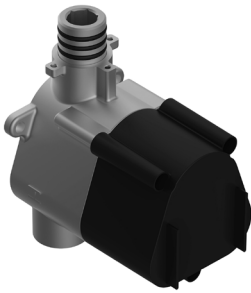

BATHROOM
M-Series Thermostatic Shower
System - Shower
AQ4.000SC-LM31E0

GRAFF[®]

Information

- 3/4" thermostatic valve and trim
- 3/4" stop/volume control valve and trim (3 pieces)
- Rainfall, rain curtain and cascade water functions
- Showerhead features no-clog, easy-clean spray nozzles
- Wall-mounted, battery-powered controller and holder; controls LED chromotherapy lighting
- Optional extension kit
- Showerhead flow rate ≤ 1.8 gpm
- ADA

BATHROOM
Thermostatic Rough Valve
G-8006

GRAFF®

Information

- 12.9 gpm @ 60 psi
- 3/4" universal inlets
- Built-in service stops
- Stacking outlet feature
- Complete serviceability from front of all units
- Supplied with protective plastic cover
- CalGreen compliant dependent on functions

Finishes

Polished
Chrome

G-8006

M-Series

3/4" Concealed Thermostatic Rough Valve

Product Features

- 12.9 gpm @ 60 psi
- 3/4" universal inlets
- Built-in service stops
- Stacking outlet feature
- Complete serviceability from front of all units
- Supplied with protective plastic cover
- CalGreen compliant dependent on functions

Finishes

Polished
Chrome

G-8043-LM31E-T

Solar Collection

M-Series Thermostatic Valve Trim with Handle

GRAFF®

Product Features

- Single metal handle and decorative trim plate
- Use with G-8006 thermostatic rough valve