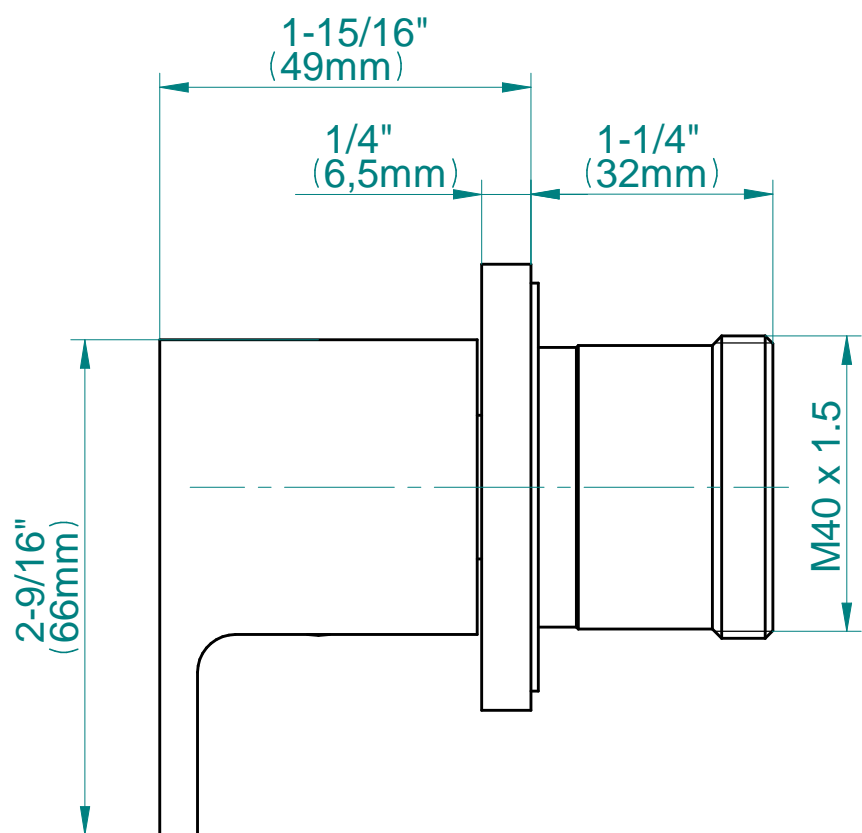

G-8098-LM31E1-T

SOLAR Series

GRAFF®
CUTTING EDGE DESIGN