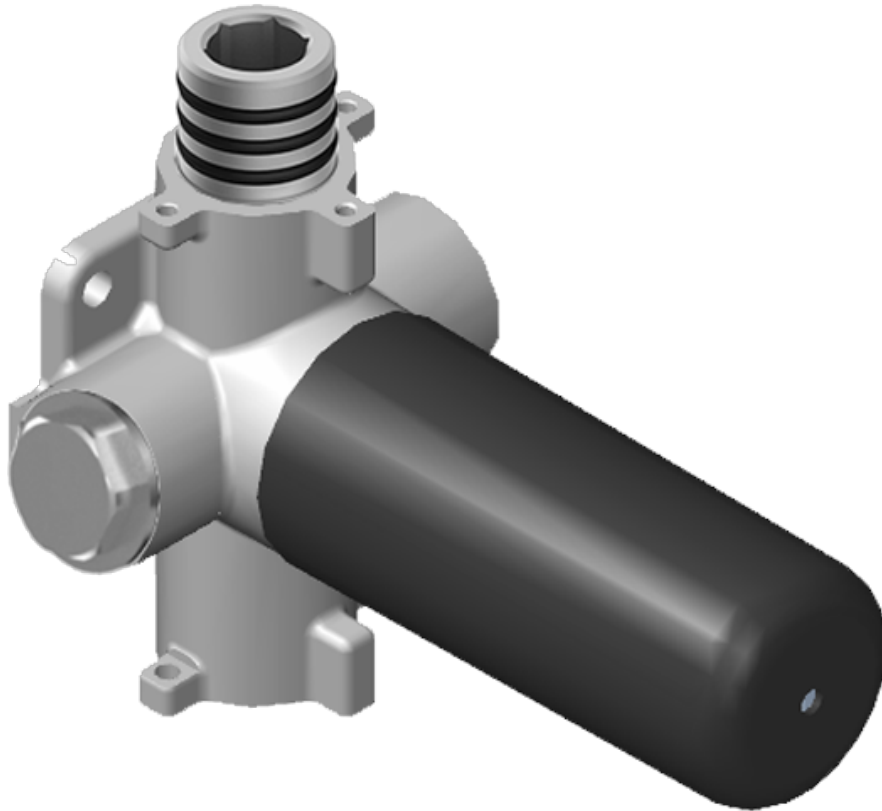

BATHROOM
Stop/Volume Control Valve with
Pass Through
G-8076

GRAFF®

Information

- 12.3 gpm @ 60 psi
- 3/4" universal inlets/outlets with female threads
- Stacking inlet and pass-through port feature
- Supplied with protective plastic cover
- CalGreen compliant dependent on functions

Finishes