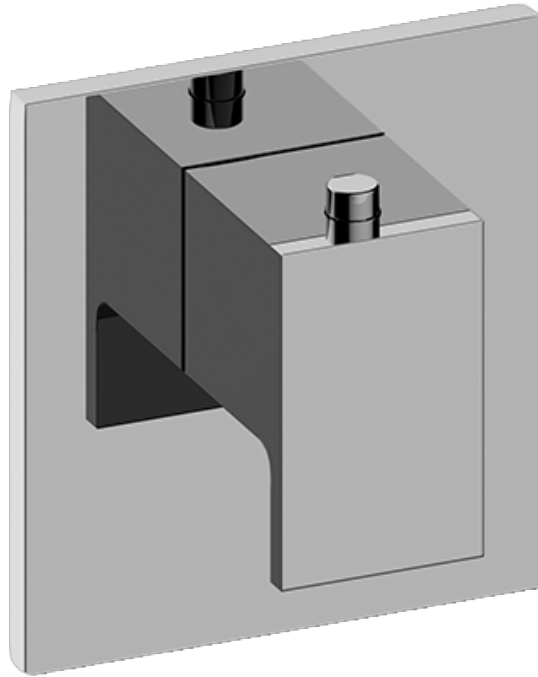

BATHROOM
M-Series Thermostatic Shower
System - Shower
AQ4.000SC-LM31E0

GRAFF[®]

Information

- 3/4" thermostatic valve and trim
- 3/4" stop/volume control valve and trim (3 pieces)
- Rainfall, rain curtain and cascade water functions
- Showerhead features no-clog, easy-clean spray nozzles
- Wall-mounted, battery-powered controller and holder; controls LED chromotherapy lighting
- Optional extension kit
- Showerhead flow rate ≤ 1.8 gpm
- ADA

Finishes

Polished
Chrome

G-8006

M-Series

3/4" Concealed Thermostatic Rough Valve

Product Features

- 12.9 gpm @ 60 psi
- 3/4" universal inlets
- Built-in service stops
- Stacking outlet feature
- Complete serviceability from front of all units
- Supplied with protective plastic cover
- CalGreen compliant dependent on functions

www.graff-faucets.com | phone: 800-954-4723

BATHROOM
Solar M-Series Thermostatic Valve
Trim with Handle
G-8043-LM31E-T

GRAFF[®]

Information

- Single metal handle and decorative trim plate
- Use with G-8006 thermostatic rough valve
- ADA

Finishes

Polished
Chrome

G-8043-LM31E-T

Solar Collection

M-Series Thermostatic Valve Trim with Handle

GRAFF®

Product Features

- Single metal handle and decorative trim plate
- Use with G-8006 thermostatic rough valve