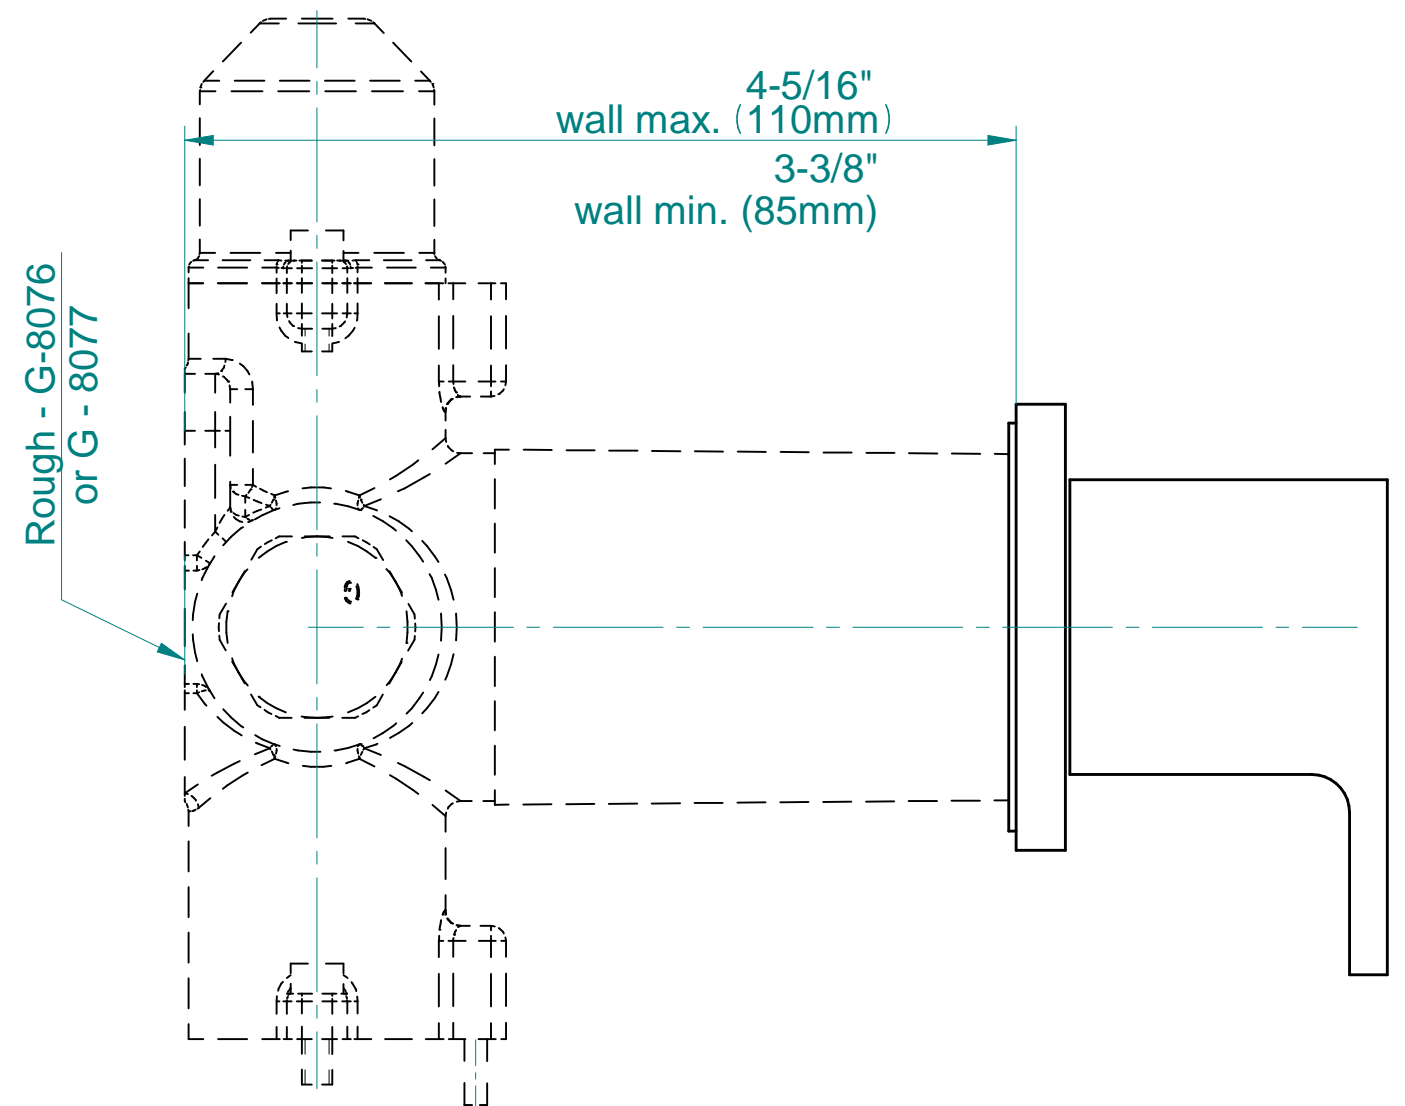

G-8098-LM31E1-T

SOLAR Series

GRAFF®
CUTTING EDGE DESIGN