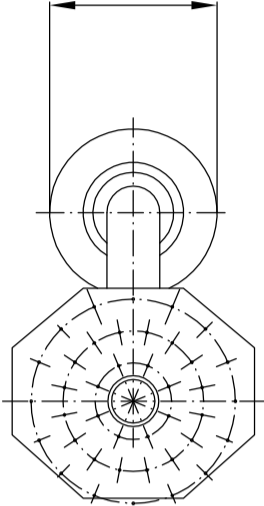

G-7160-LM14

TOPAZ Series

~Ø2-9/16" (65mm)