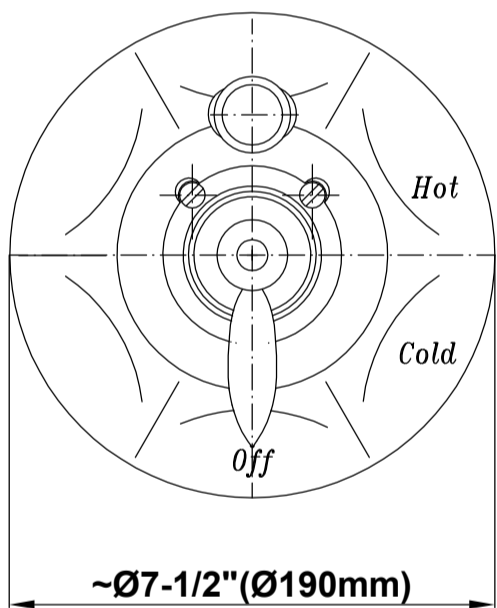

G-7160-LM14

TOPAZ Series

~Ø2-9/16" (65mm)