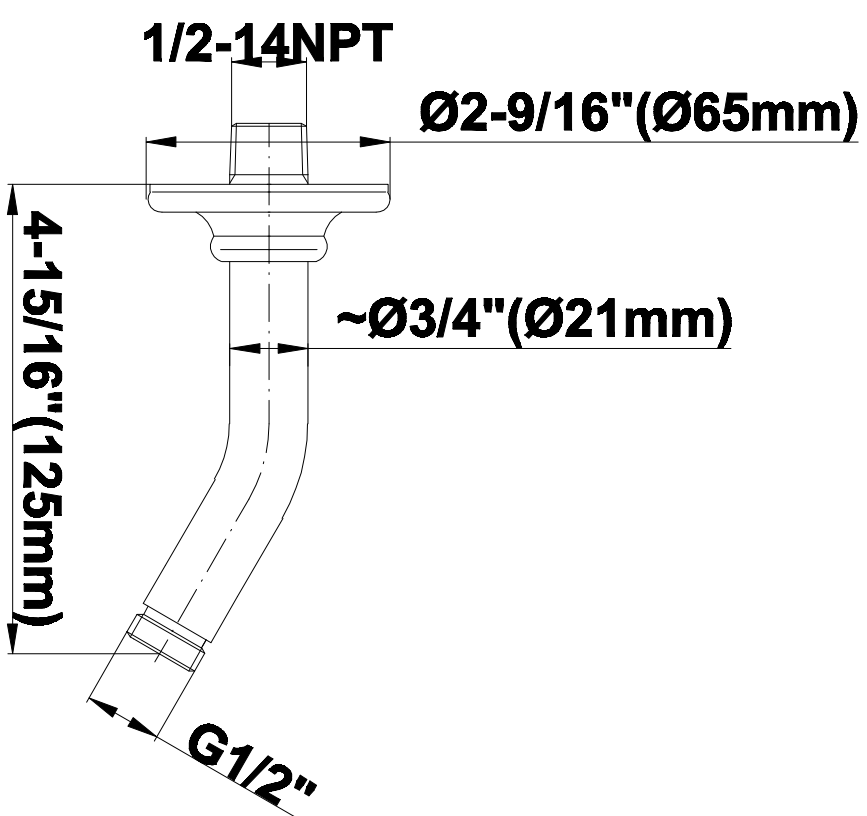

[www.graff-designs.com](http://www.graff-designs.com) | phone: 800-954-4723

SHOWER  
Traditional 5" Shower Arm  
**G-8520**

**GRAFF®**

**Information**

- Includes arm and flange
- 1/2" NPT male thread inlet
- For use with all showerheads (especially G-8420, G-8440 and G-8450)

# G-8520

SHOWER  
7" Octagonal Tub Spout  
**G-8560**

**GRAFF®**

**Information**

- Includes spout ring
- 1/2" NPT female thread inlet
- Matches Topaz Series
- Tub spout flow rate ~ 19.8 gpm @60 psi

**Finishes**