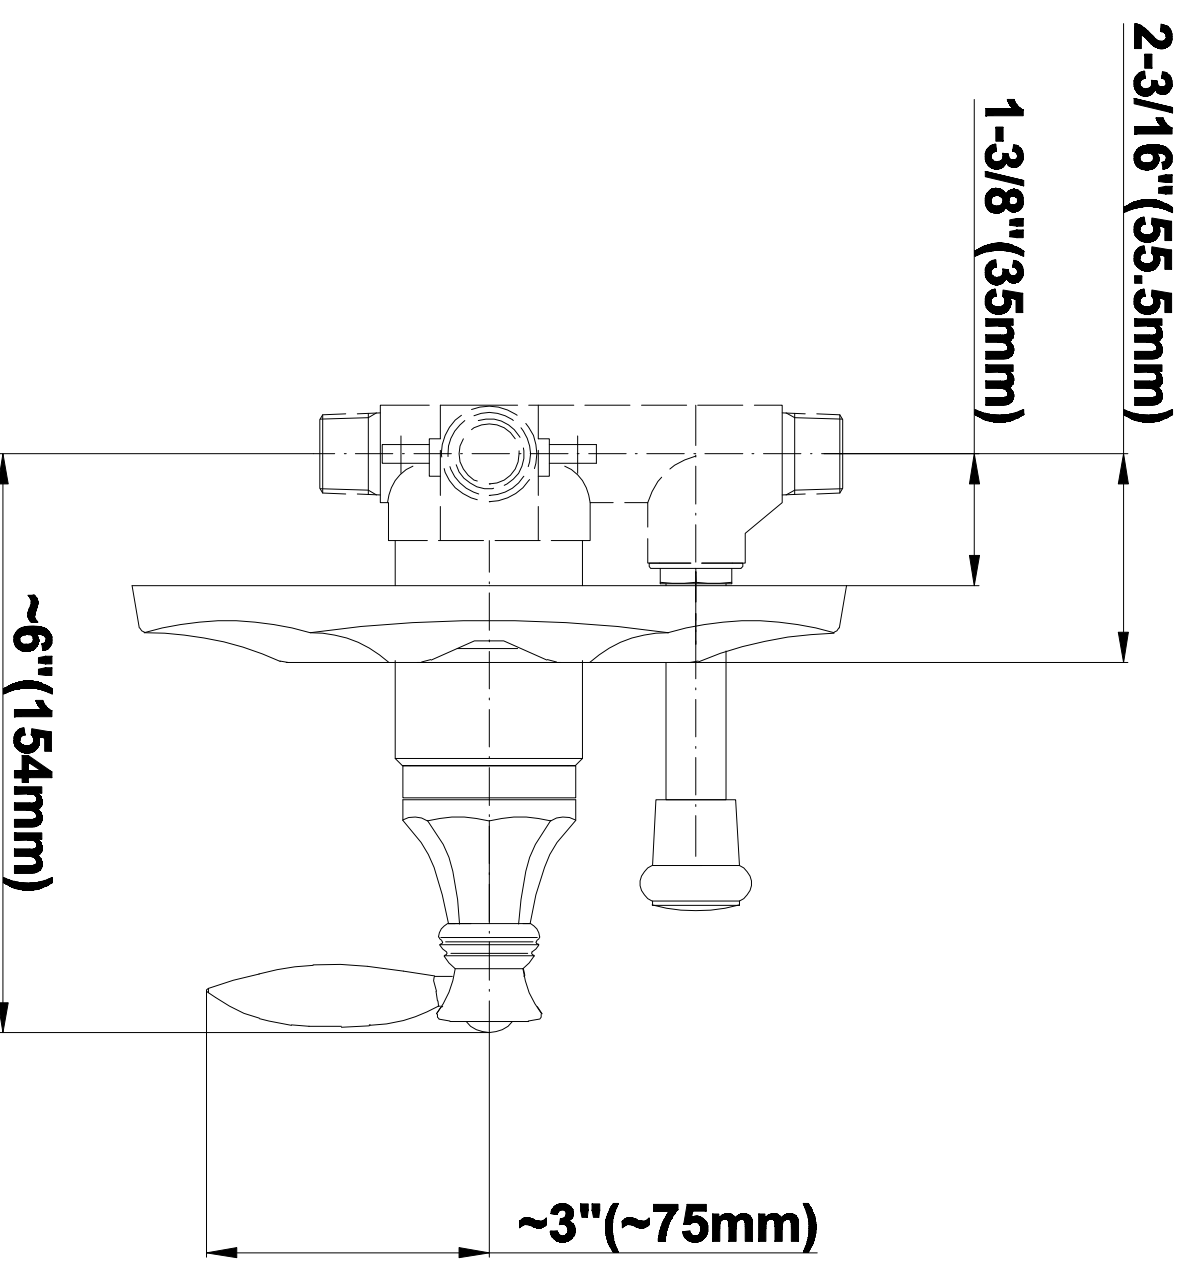

## Information

- Single metal lever handle
- Octagonal trim plate
- Includes push-button diverter
- Use with G-7055 pressure balancing rough valve for shower and tub configurations
- To complete package, you must order rough valve
- ADA

# G-7075

SHOWER  
3-3/4" Hexagonal Showerhead  
**G-8445**

**GRAFF**<sup>®</sup>

**Information**

- Octagon shape, 40 spray openings
- Metal ball-joint allows for showerhead angle adjustment
- Matches Topaz Series
- Showerhead flow rate  $\leq 1.8$  max gpm
- CALGreen