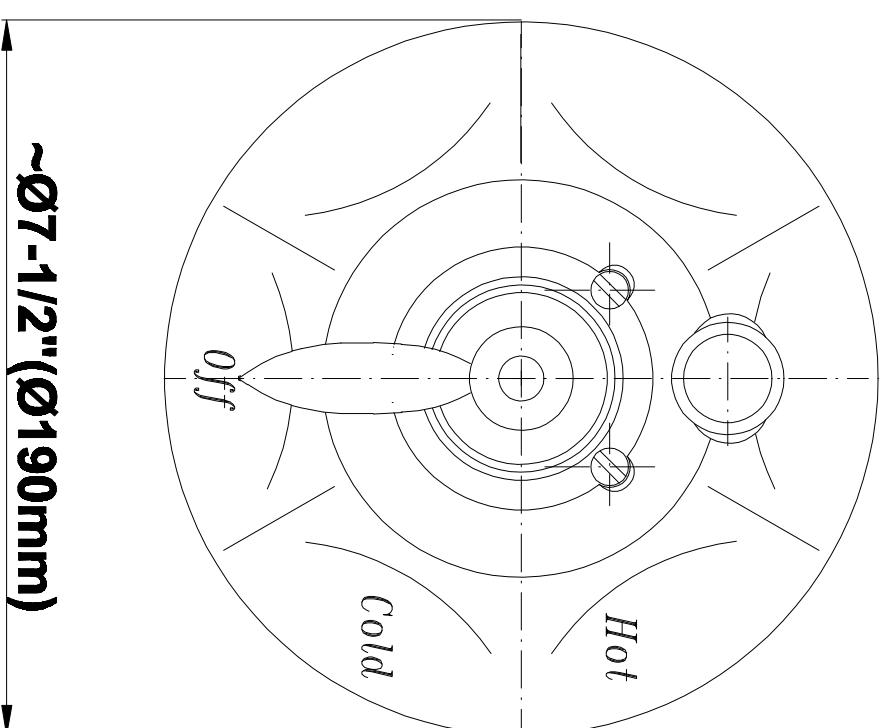

## Information

- Single metal lever handle
- Octagonal trim plate
- Includes push-button diverter
- Use with G-7055 pressure balancing rough valve for shower and tub configurations
- To complete package, you must order rough valve
- ADA

# G-7075

SHOWER  
3-3/4" Hexagonal Showerhead  
**G-8445**

**GRAFF**<sup>®</sup>

**Information**

- Octagon shape, 40 spray openings
- Metal ball-joint allows for showerhead angle adjustment
- Matches Topaz Series
- Showerhead flow rate  $\leq 1.8$  max gpm
- CALGreen