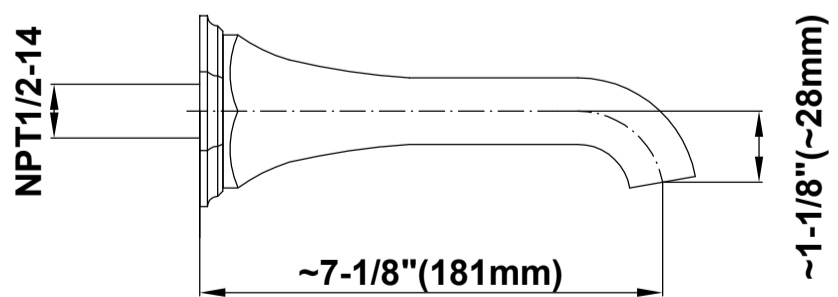

G-7160-LM14

TOPAZ Series

~Ø2-9/16" (65mm)