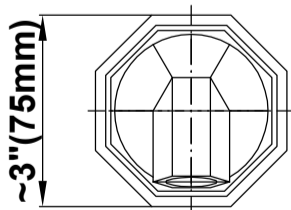

G-7160-LM14

TOPAZ Series

~Ø2-9/16" (65mm)