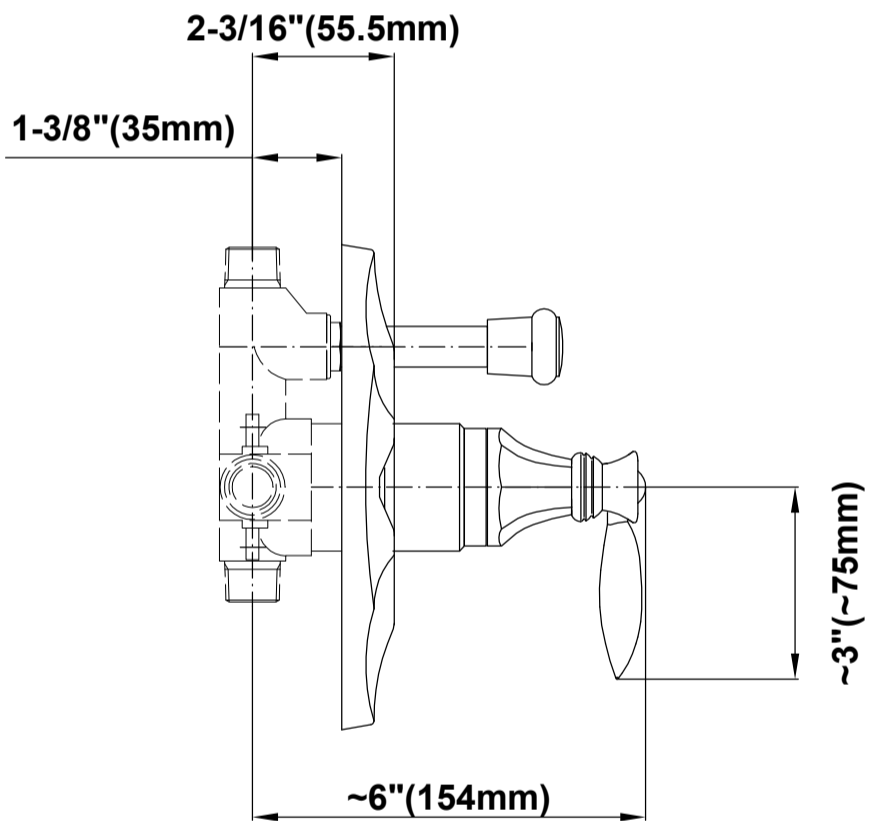

SHOWER  
Topaz Pressure Balancing Shower  
System - Tub and Shower  
**G-7160-LM14**

---

**GRAFF®**

## Information

- 1/2" pressure balance valve with diverter and trim
- 3-3/4" Topaz showerhead with 5" wall-mounted shower arm
- 7" matching Topaz collection tub spout
- Optional extension kit
- Showerhead flow rate  $\leq 1.8$  max gpm
- ADA
- CALGreen

## TOPAZ Series

~Ø2-9/16" (65mm)

SHOWER  
Concealed Pressure Balancing  
Valve Rough w/Diverter  
**G-7055**

**GRAFF®**