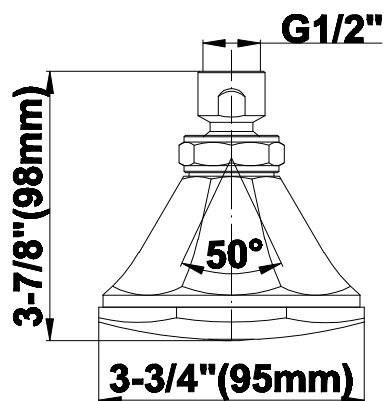

The measurements shown are for reference only. Products and specifications shown are subject to change without notice. Revised 12/2017

www.graff-designs.com | phone: 800-954-4723