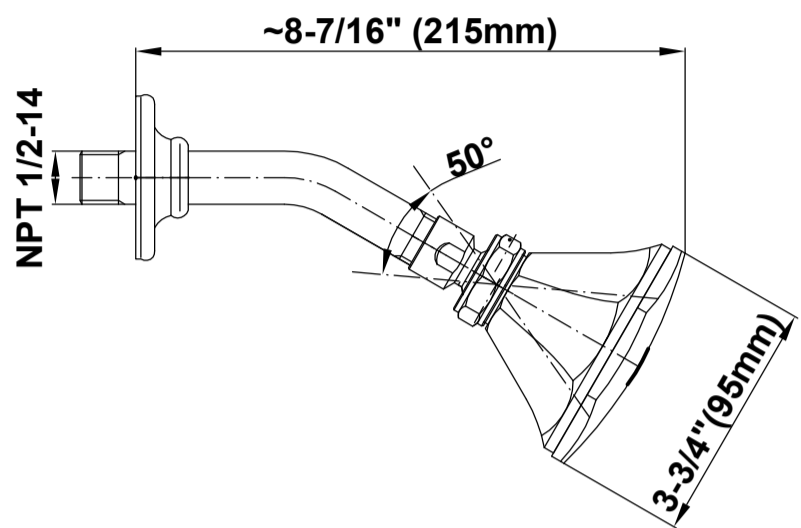

## Information

- 1/2" pressure balance valve with diverter and trim
- 3-3/4" Topaz showerhead with 5" wall-mounted shower arm
- 7" matching Topaz collection tub spout
- Optional extension kit
- Showerhead flow rate  $\leq 1.8$  max gpm
- ADA
- CALGreen

## TOPAZ Series

~Ø2-9/16" (65mm)

SHOWER  
Concealed Pressure Balancing  
Valve Rough w/Diverter  
**G-7055**

**GRAFF®**