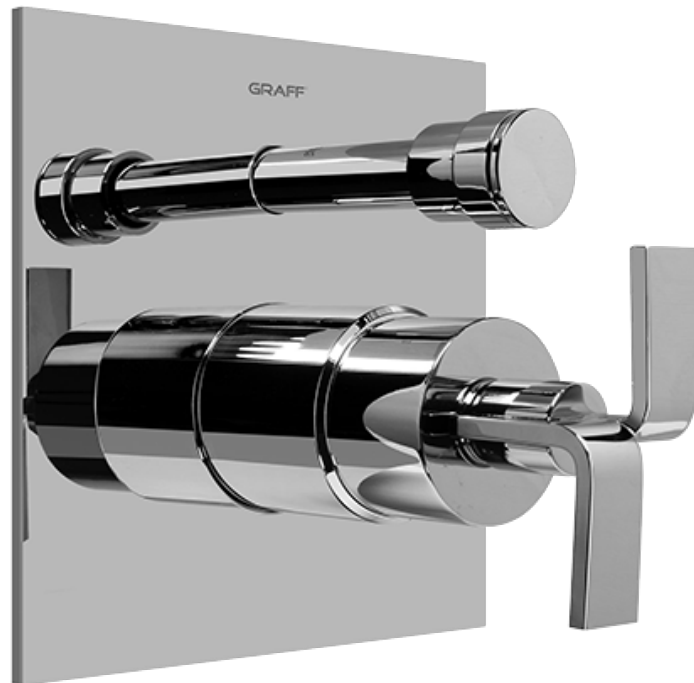

SHOWER
Immersion SOLID Trim Plate
w/Handle
G-7090-C9S-T

GRAFF®

Information

- Single metal lever handle
- Decorative trim plate
- Includes push-button diverter
- Use with G-7055 pressure balancing rough valve for shower and tub configurations
- To complete package, you must order rough valve
- ADA

Finishes

24K Gold

24K Brushed
Gold

Architectural
Black™

Matte Black

Polished
Chrome

Polished
Nickel

Steelnox®
(Satin Nickel)

Architectural
White

G-7090