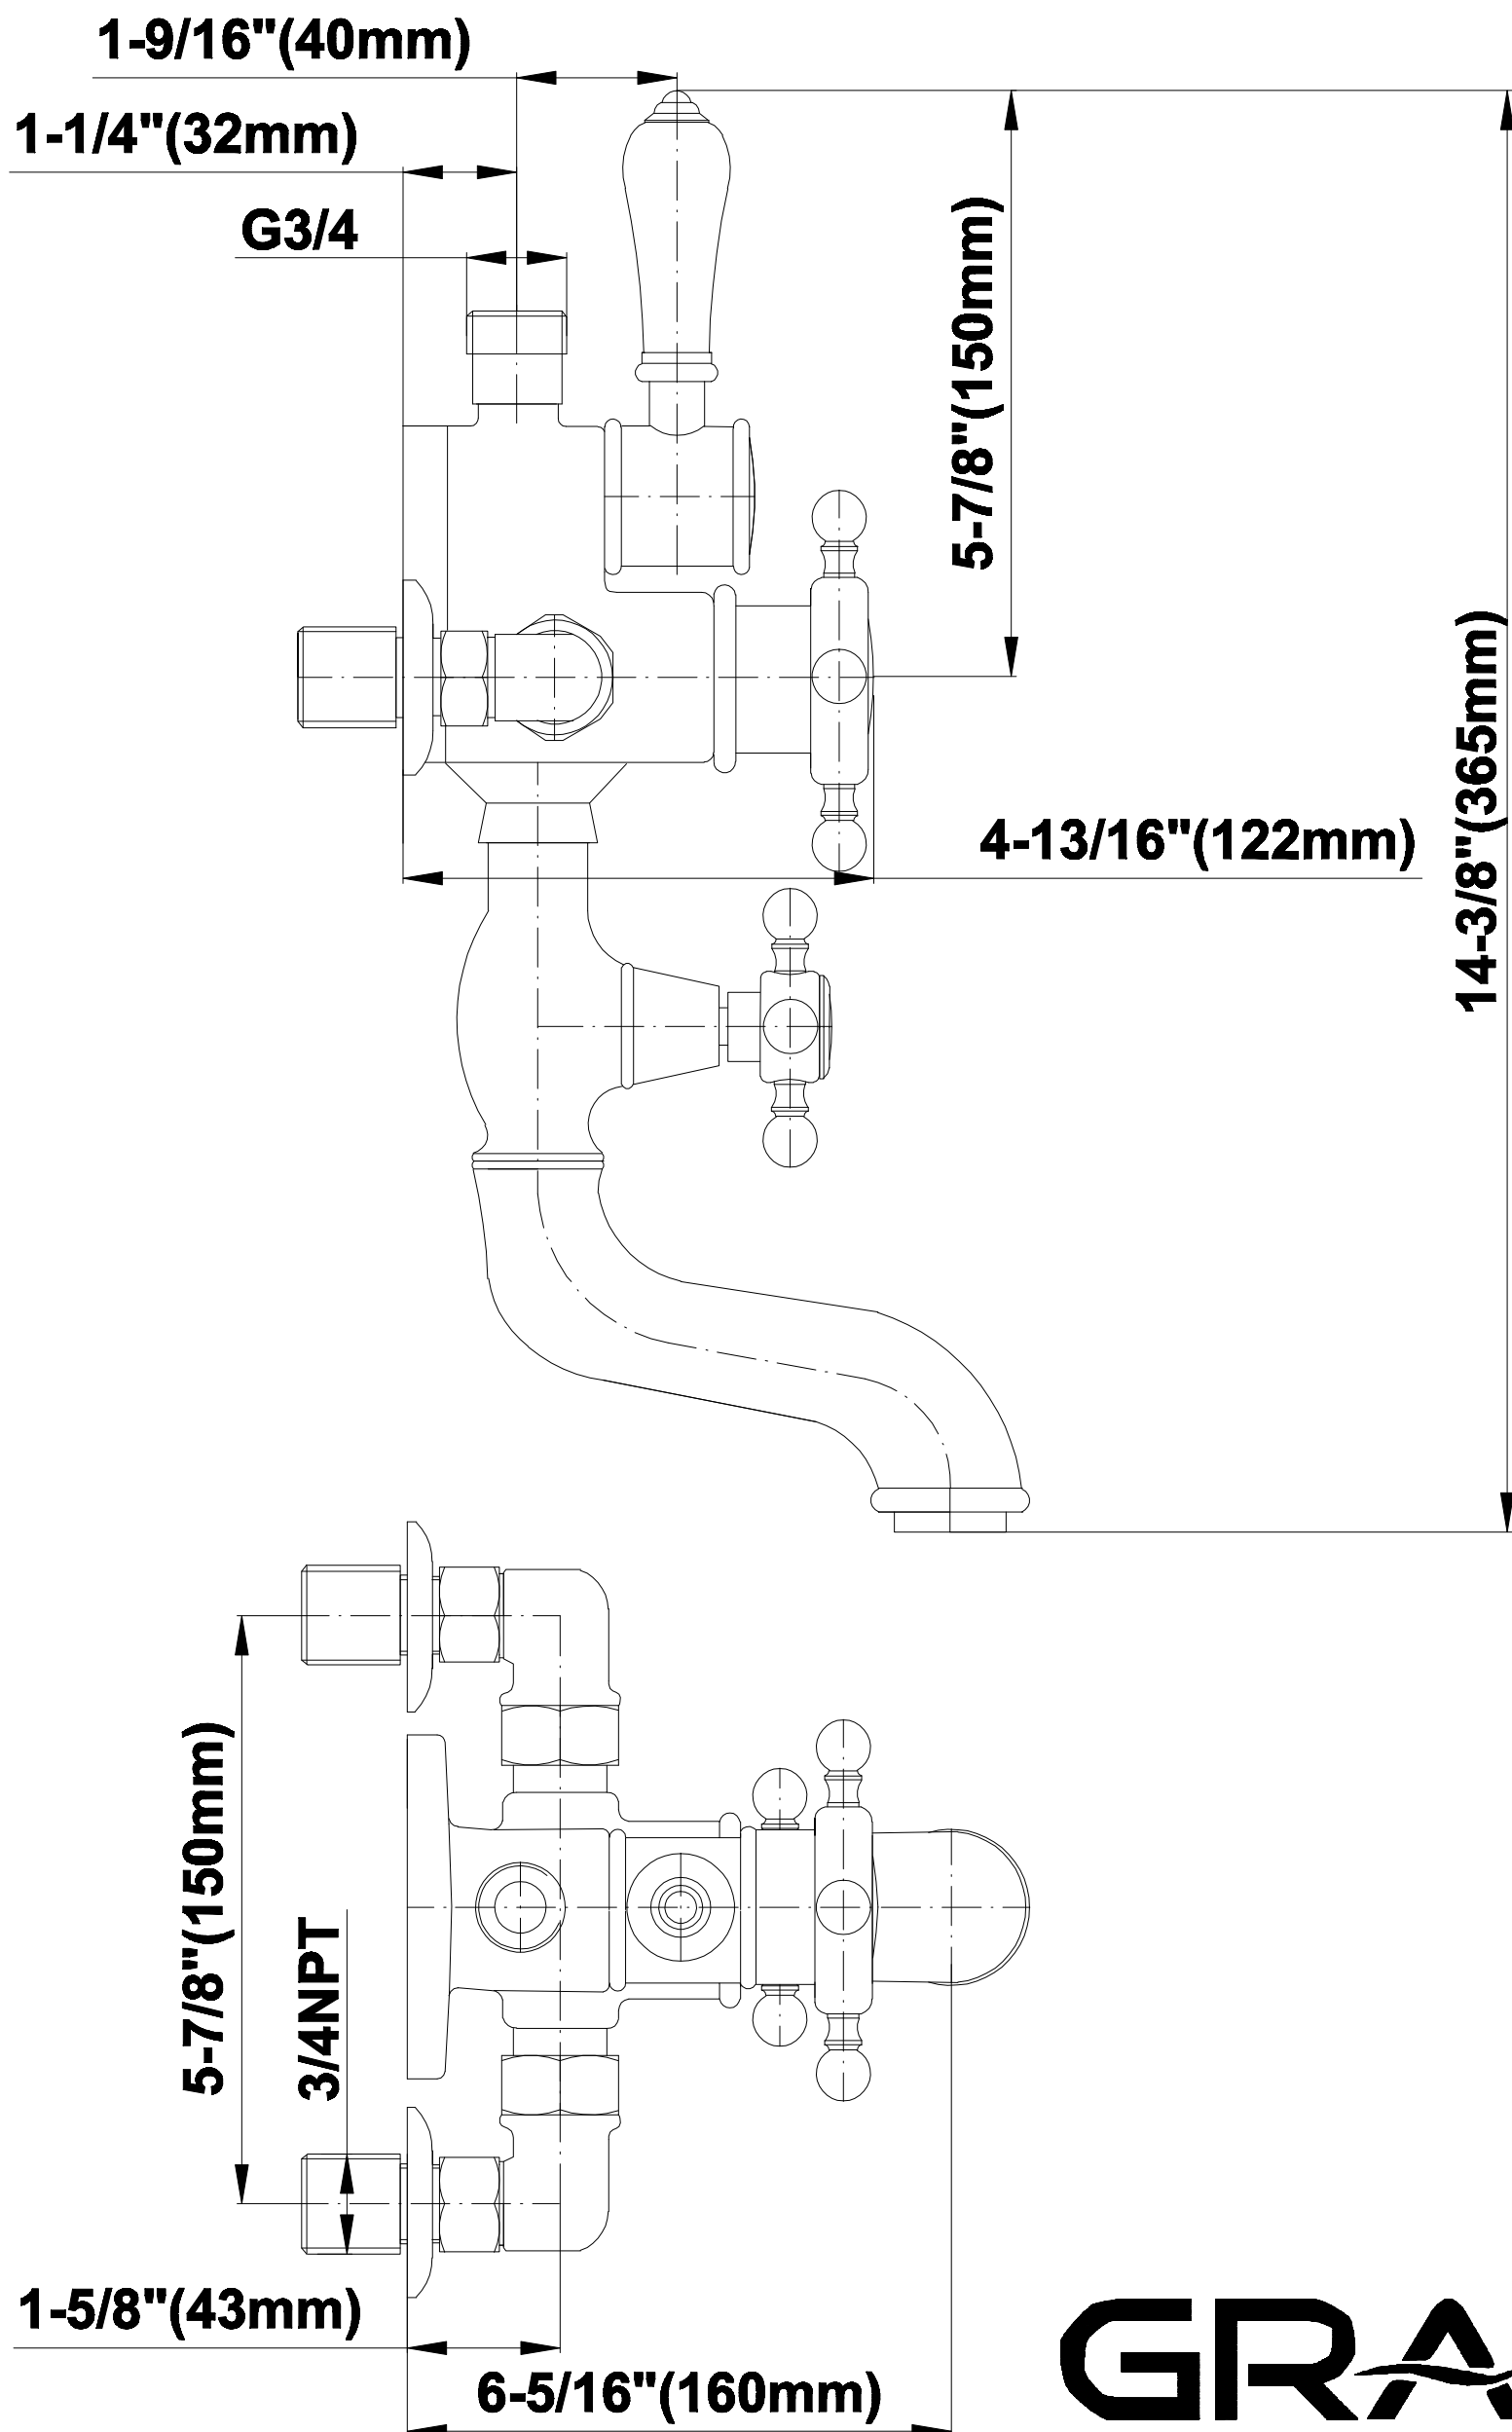

SHOWER
Exposed Thermostatic Tub and
Shower System w/Handshower
(Rough & Trim)
CD4.02-C2S

GRAFF[®]

Information

- Showerhead, 20" Shower Arm, Flange
- Includes Matching Handshower w/Ceramic Handle
- Includes matching tub spout
- Includes 59" long shower hose
- Optional Metal Handshower Handle - Use code CD4.12-***-**
- Flow rates: showerhead \leq 1.8 max gpm, handshower \leq 1.5 max gpm
- CALGreen

SHOWER
Traditional 8" Showerhead
G-8410

GRAFF®

Information

- Sunflower shape
- 112 no-clog, easy-clean rubber spray nozzles
- Metal ball-joint allows for showerhead angle adjustment
- Showerhead flow rate ≤ 1.8 max gpm
- Recommend use with ceiling shower arm
- Recommended for use at no more than 10 degrees tilt
- CALGreen

Finishes

Olive Bronze

Polished
Chrome

Polished
Nickel

Steelnox®
(Satin Nickel)

G-8910

Exposed Thermostatic Valve

SHOWER
Exposed Riser with Handshower
G-8934-C2S

GRAFF®

Information

- Includes Matching Handshower w/Ceramic Handle
- Includes 59" long shower hose
- Optional Metal Handshower Handle - Use code CD2.12-***-**
- CALGreen

Finishes

Olive Bronze

Polished
Chrome