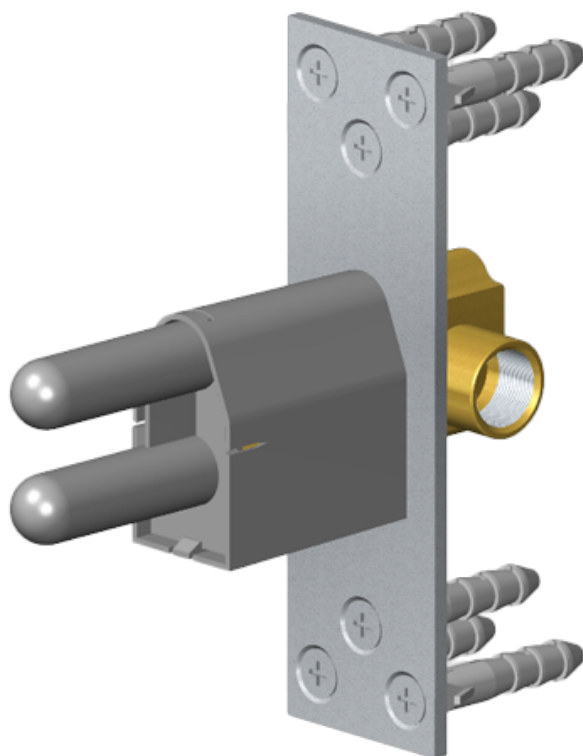

SHOWER
Ametis Ring Rough
G-8765

GRAFF®

Finishes