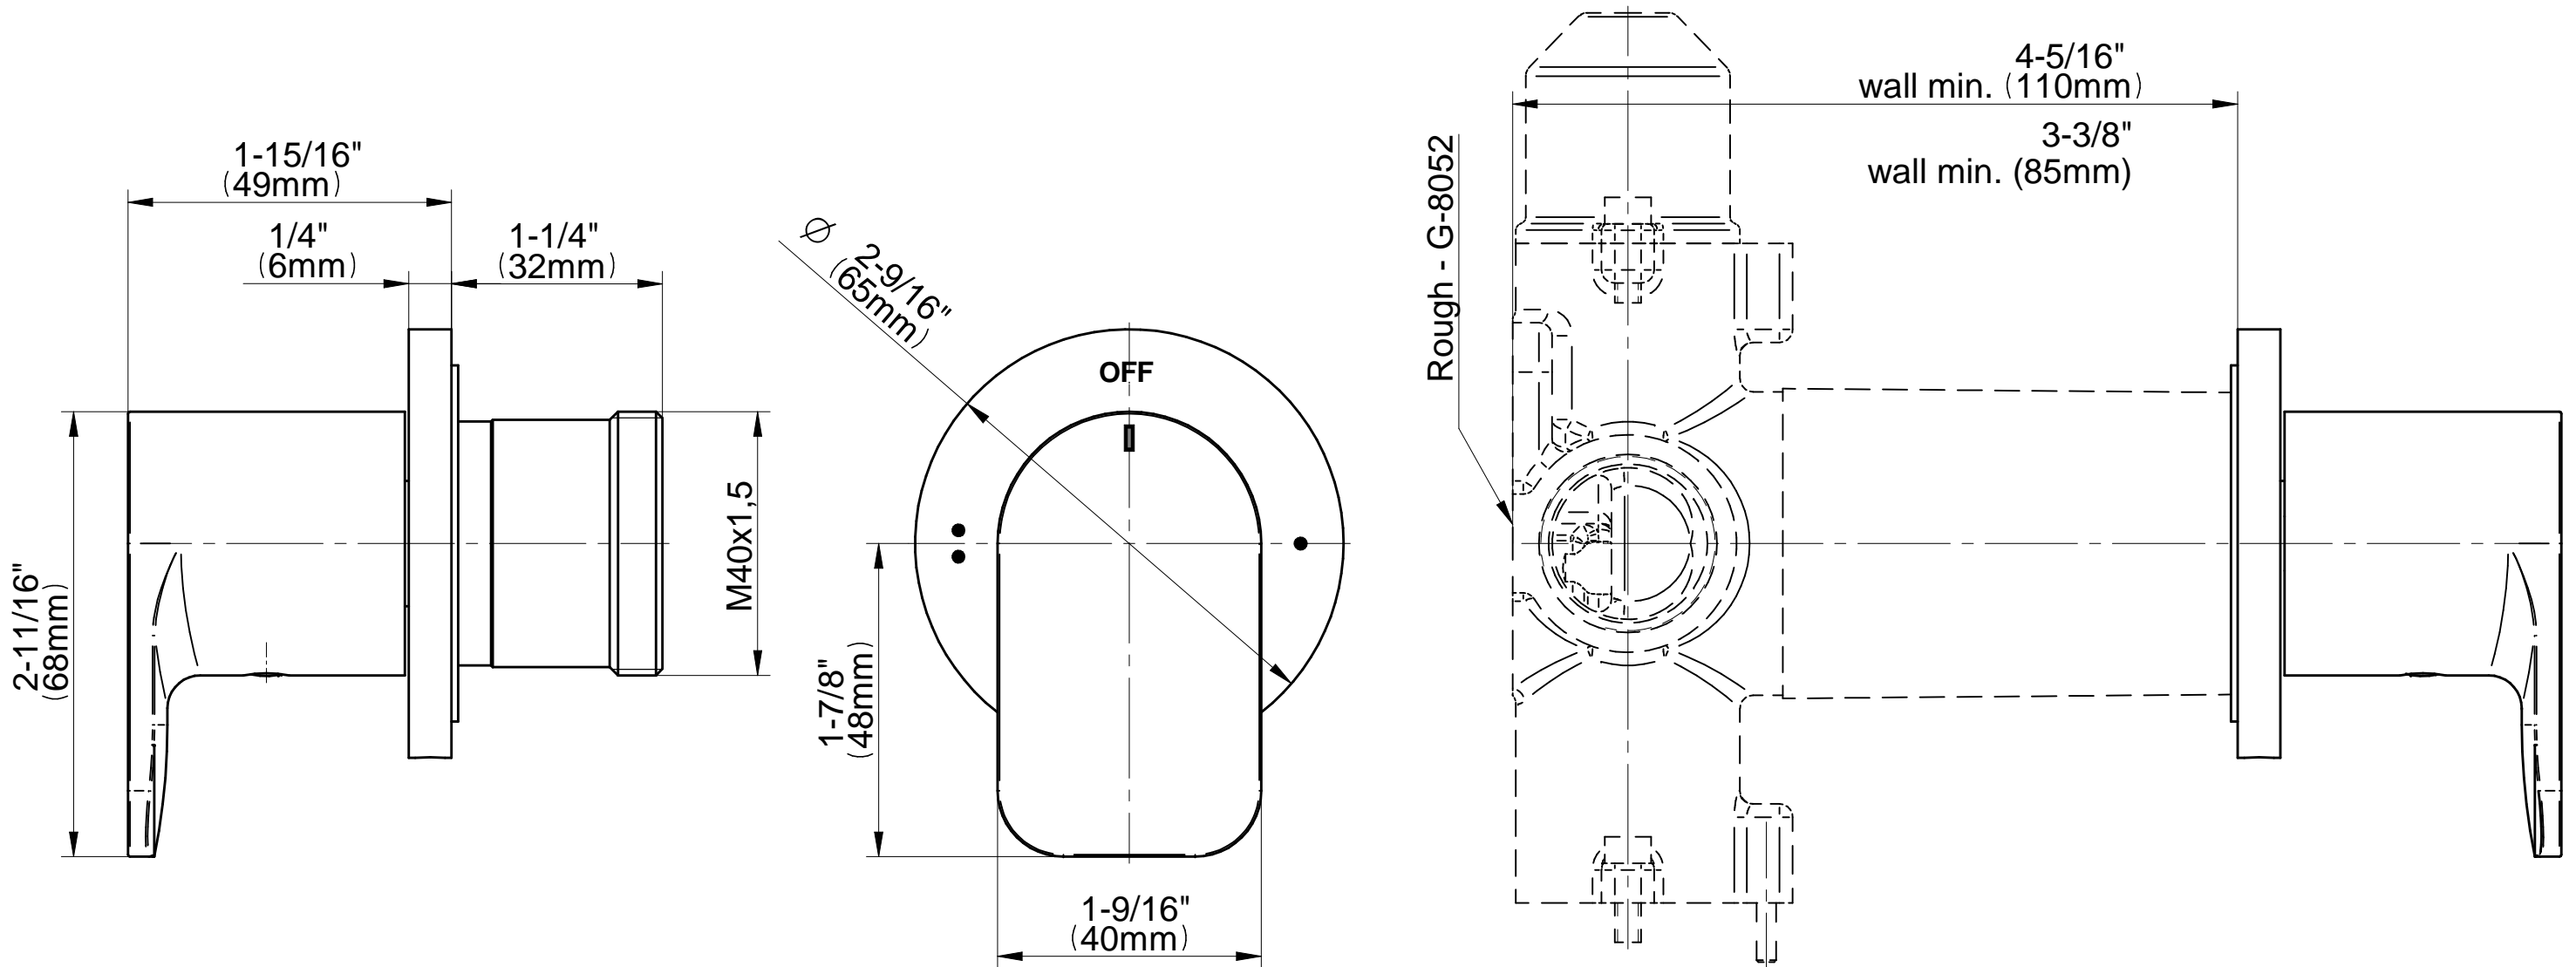

G-8068-LM42E1

SENTO Series