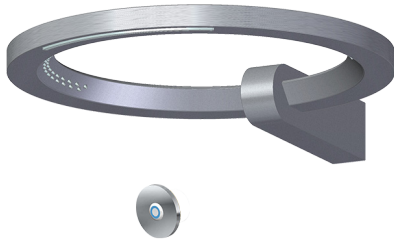

G-8760

Ametis Collection
Ametis Ring Water Feature

Product Features

- Wall-mounted installation
- 6-color LED chromotherapy lighting
- Dual-function water feature with waterfall and rain shower settings
- Features no-clog, easy-clean spray nozzles
- Flow rates: rain shower ≤ 2.0 max gpm, waterfall ≤ 2.0 max gpm
- Includes wall-mount button for LED control box

Available Finishes

- Polished Chrome
  G-8760-PC
- Architectural Black*
  G-8760-BK*
- Architectural White*
  G-8760-WT*

* Special order finish- call for availability

Code Compliance

- CALGreen

Warranty

- Limited lifetime warranty

For complete warranty information go to
www.graff-designs.com/en-nam/warranty