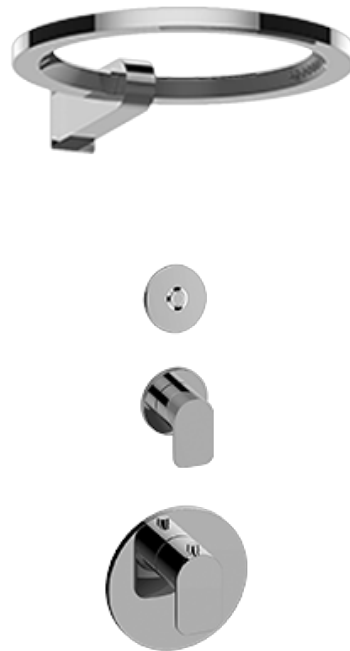

SHOWER
M-Series Thermostatic Shower
System - Ametis Ring
GL2.009SD-LM42E0

GRAFF[®]

Information

- 3/4" thermostatic valve and trim
- 3/4" 2-way diverter valve and trim
- G-8760 Ametis Ring with waterfall and rain shower settings, features no-clog, easy-clean nozzles
- Single LED light with 6 color variations
- Includes wall-mount button for LED control box
- Optional extension kit
- Flow rates: rain shower \leq 2.0 max gpm, waterfall \leq 2.0 max gpm
- ADA
- CALGreen

SHOWER
Thermostatic Rough Valve
G-8006

GRAFF[®]

Information

- 12.9 gpm @ 60 psi
- 3/4" universal inlets
- Built-in service stops
- Stacking outlet feature
- Complete serviceability from front of all units
- Supplied with protective plastic cover
- CalGreen compliant dependent on functions

Finishes

Architectural
Black™

Matte Black

Polished
Chrome

Architectural
White

G-8006

M-Series

3/4" Concealed Thermostatic Rough Valve