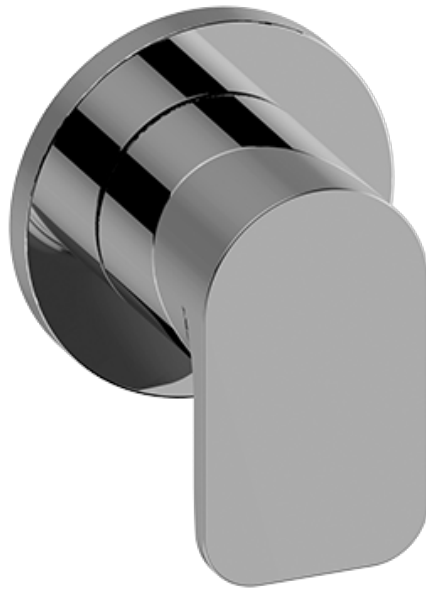

Finishes

Architectural
Black™

Matte Black

Polished
Chrome

Architectural
White

G-8052 M-Series
 2-Way Diverter Volume Control Valve
 WITH Off Function and Pass-Through

Product Features

- 12.1 gpm @ 60 psi
- 3/4" universal inlets/outlets with female threads
- Stacking inlet and pass-through port feature
- Supplied with protective plastic cover
- CalGreen compliant dependent on functions

www.graff-faucets.com | phone: 800-954-4723

SHOWER
Sento M-Series 2-Way Diverter
Valve Trim with Handle
G-8068-LM42E1-T

GRAFF[®]

Information

- Single metal handle and decorative trim plate
- Use with G-8052 2-Way Diverter Volume Control Valve WITH Off Function and Pass-Through
- ADA