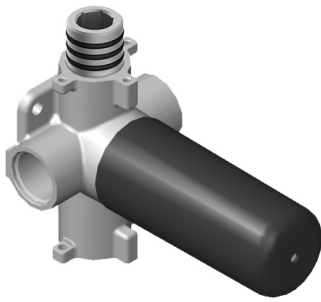

GRAFF®

Information

- 11.7 gpm @ 60 psi
- 3/4" universal inlets/outlets with female threads
- Operates one function at a time
- Stacking inlet and pass-through port feature
- Supplied with protective plastic cover
- CALGreen compliant depending on functions

Finishes

Architectural
Black™

Matte Black

Polished
Chrome

Architectural
White

G-8052 M-Series
 2-Way Diverter Volume Control Valve
 WITH Off Function and Pass-Through

Product Features

- 12.1 gpm @ 60 psi
- 3/4" universal inlets/outlets with female threads
- Stacking inlet and pass-through port feature
- Supplied with protective plastic cover
- CalGreen compliant dependent on functions

www.graff-faucets.com | phone: 800-954-4723

SHOWER
Sento M-Series 2-Way Diverter
Valve Trim with Handle
G-8068-LM42E1-T

GRAFF[®]

Information

- Single metal handle and decorative trim plate
- Use with G-8052 2-Way Diverter Volume Control Valve WITH Off Function and Pass-Through
- ADA