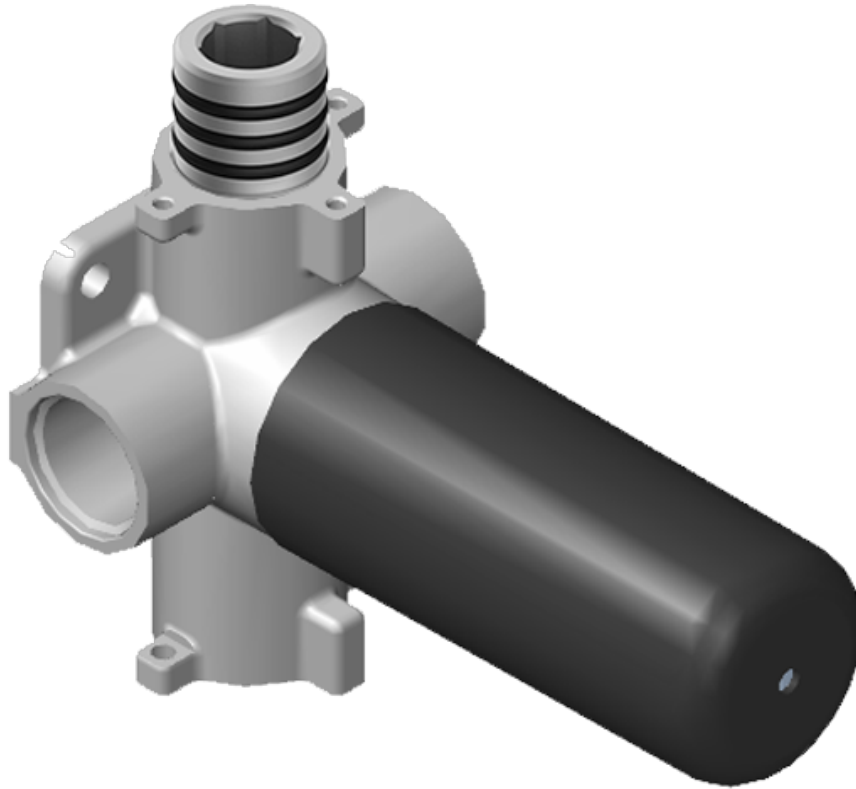

SHOWER
M-Series Thermostatic Shower
System - Ametis Ring
GL2.009SD-LM42E0

GRAFF[®]

Information

- 3/4" thermostatic valve and trim
- 3/4" 2-way diverter valve and trim
- G-8760 Ametis Ring with waterfall and rain shower settings, features no-clog, easy-clean nozzles
- Single LED light with 6 color variations
- Includes wall-mount button for LED control box
- Optional extension kit
- Flow rates: rain shower \leq 2.0 max gpm, waterfall \leq 2.0 max gpm
- ADA
- CALGreen

www.graff-faucets.com | phone: 800-954-4723

SHOWER
Sento M-Series Thermostatic
Valve Trim with Handle
G-8037-LM42E-T

GRAFF[®]

Information

- Single metal handle and decorative trim plate
- Use with G-8006 thermostatic rough valve
- ADA

GRAFF®

Information

- 11.7 gpm @ 60 psi
- 3/4" universal inlets/outlets with female threads
- Operates one function at a time
- Stacking inlet and pass-through port feature
- Supplied with protective plastic cover
- CALGreen compliant depending on functions

Finishes

Architectural
Black™

Matte Black

Polished
Chrome

Architectural
White

G-8052 M-Series
 2-Way Diverter Volume Control Valve
 WITH Off Function and Pass-Through

Product Features

- 12.1 gpm @ 60 psi
- 3/4" universal inlets/outlets with female threads
- Stacking inlet and pass-through port feature
- Supplied with protective plastic cover
- CalGreen compliant dependent on functions