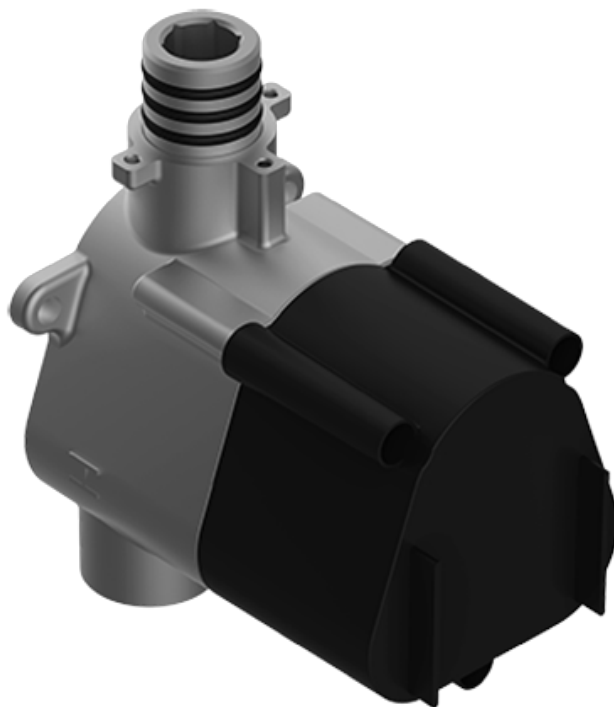

SHOWER
M-Series Thermostatic Shower
System - Ametis Ring
GL2.009SD-LM42E0

GRAFF[®]

Information

- 3/4" thermostatic valve and trim
- 3/4" 2-way diverter valve and trim
- G-8760 Ametis Ring with waterfall and rain shower settings, features no-clog, easy-clean nozzles
- Single LED light with 6 color variations
- Includes wall-mount button for LED control box
- Optional extension kit
- Flow rates: rain shower \leq 2.0 max gpm, waterfall \leq 2.0 max gpm
- ADA
- CALGreen

SHOWER
Thermostatic Rough Valve
G-8006

GRAFF[®]

Information

- 12.9 gpm @ 60 psi
- 3/4" universal inlets
- Built-in service stops
- Stacking outlet feature
- Complete serviceability from front of all units
- Supplied with protective plastic cover
- CalGreen compliant dependent on functions

Finishes

Architectural
Black™

Matte Black

Polished
Chrome

Architectural
White

G-8006

M-Series

3/4" Concealed Thermostatic Rough Valve

Product Features

- 12.9 gpm @ 60 psi
- 3/4" universal inlets
- Built-in service stops
- Stacking outlet feature
- Complete serviceability from front of all units
- Supplied with protective plastic cover
- CalGreen compliant dependent on functions