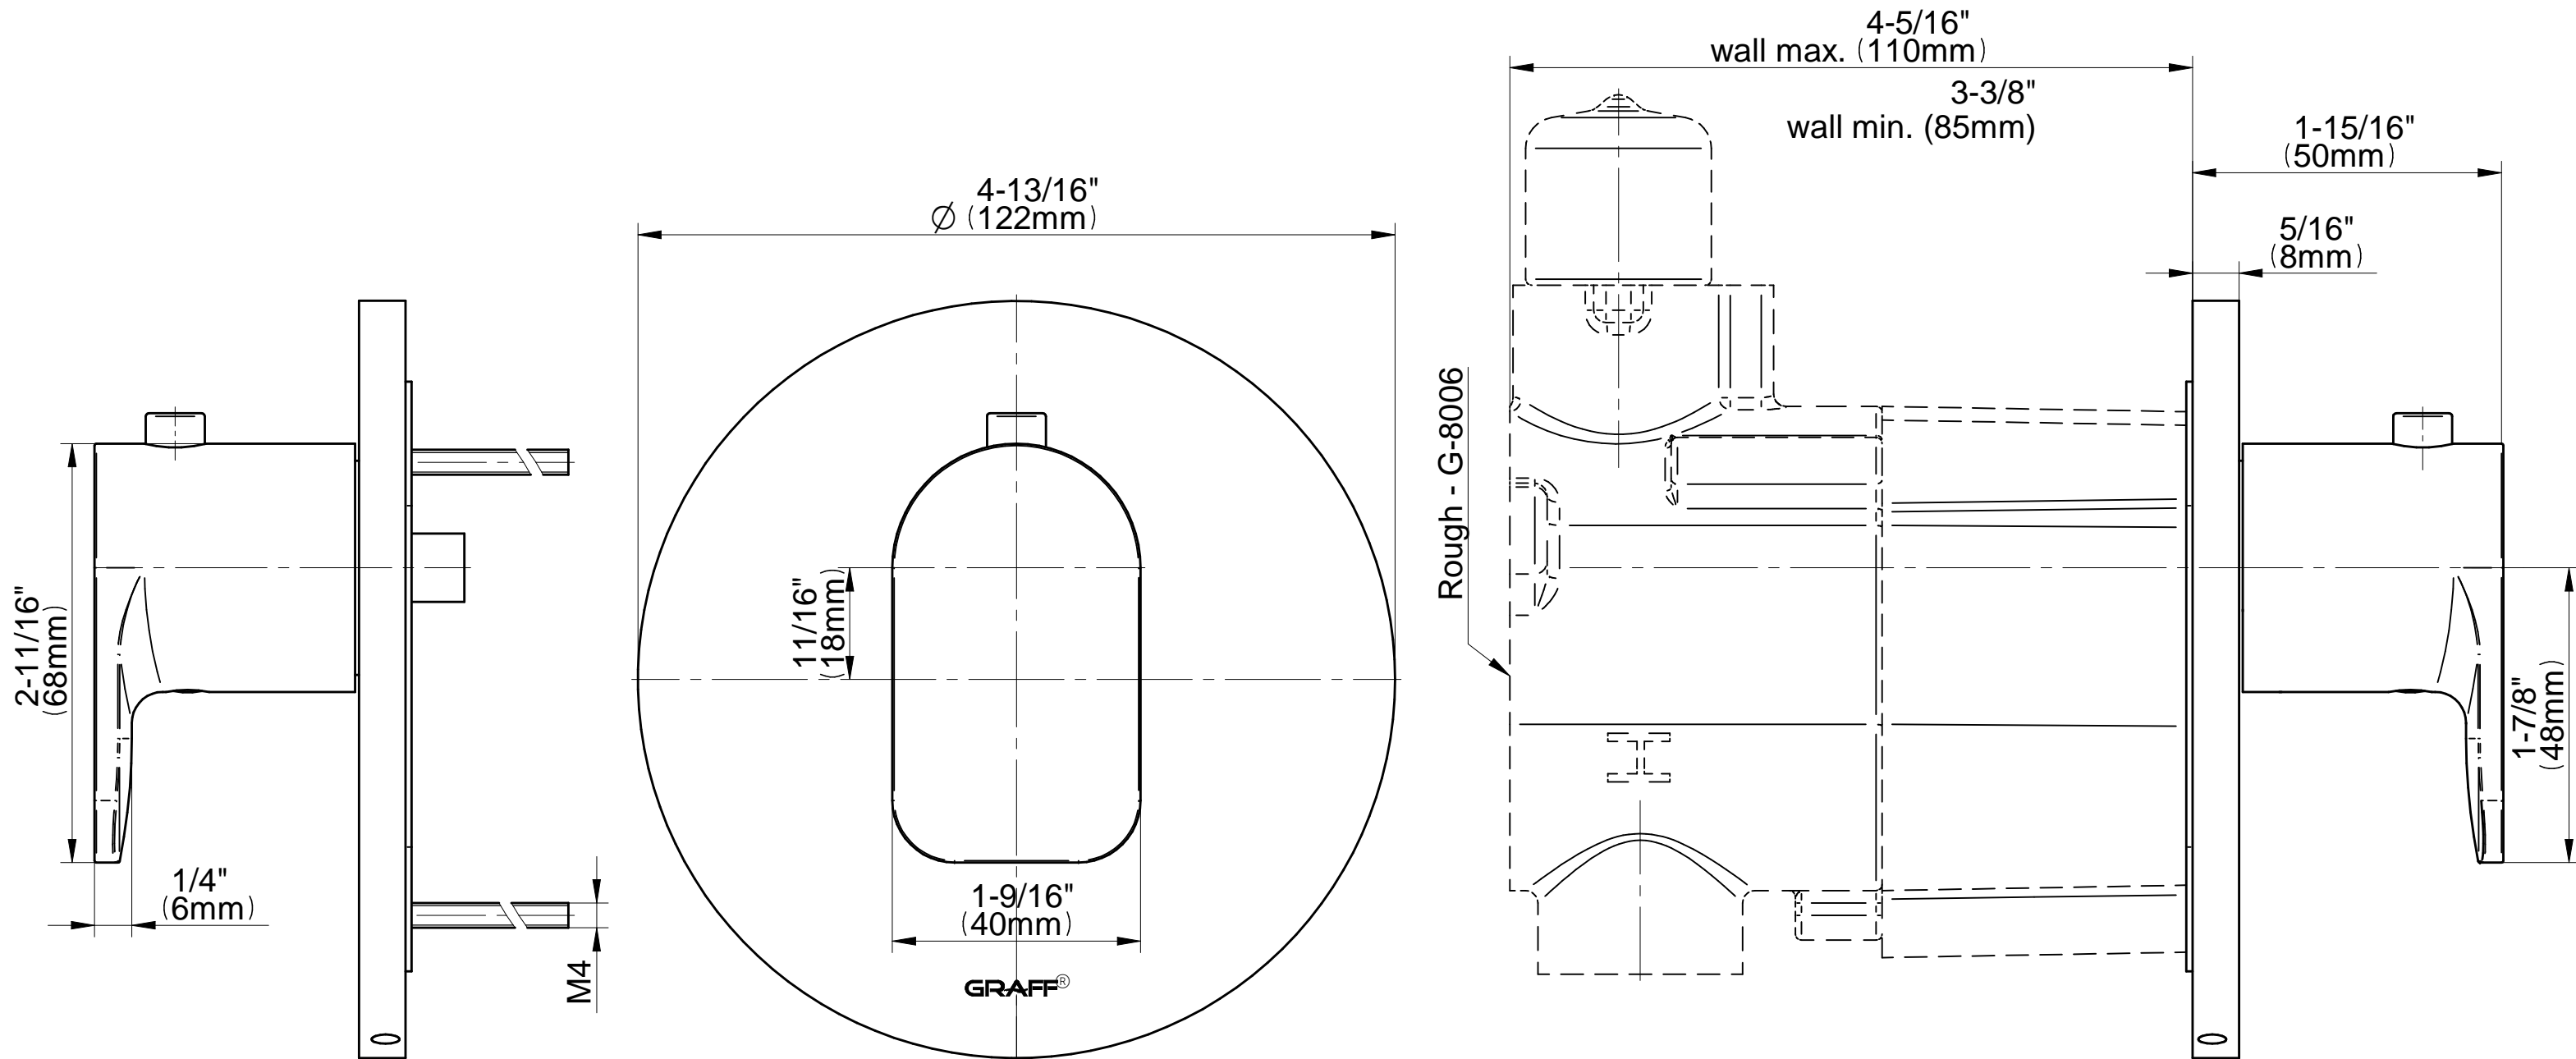

G-8037-LM42E

SENTO Series