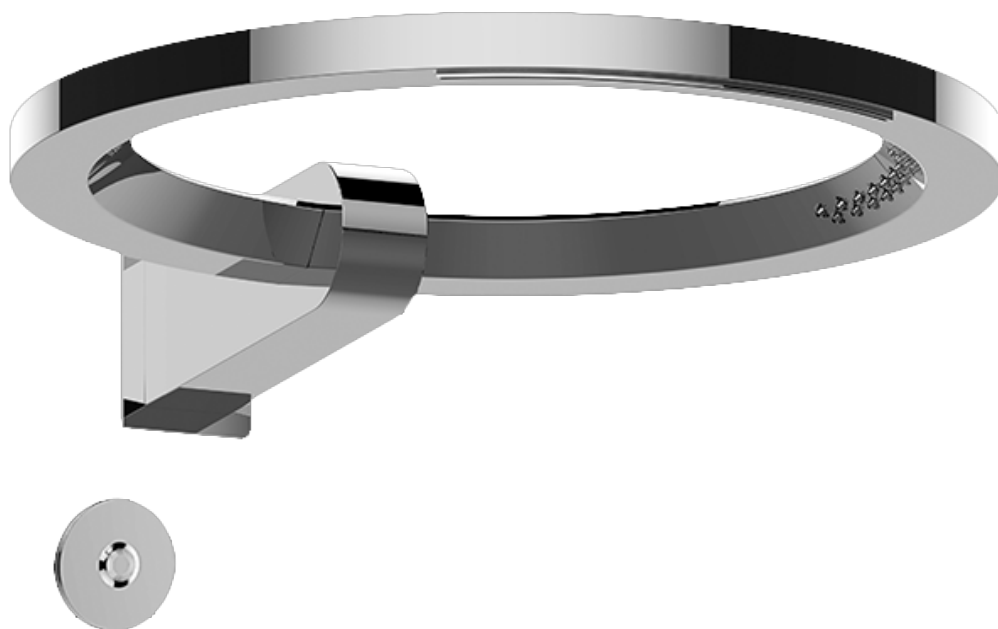

SHOWER
Ametis Ring
G-8760

GRAFF®

Information

- Wall-mounted installation
- 6-color LED chromotherapy lighting
- Dual-function water feature with cascade & waterfall shower settings
- Features no-clog, easy-clean nozzles
- Flow rates: rain shower ≤ 2.0 max gpm, waterfall ≤ 2.0 max gpm
- Includes wall-mount button for LED control box
- CALGreen