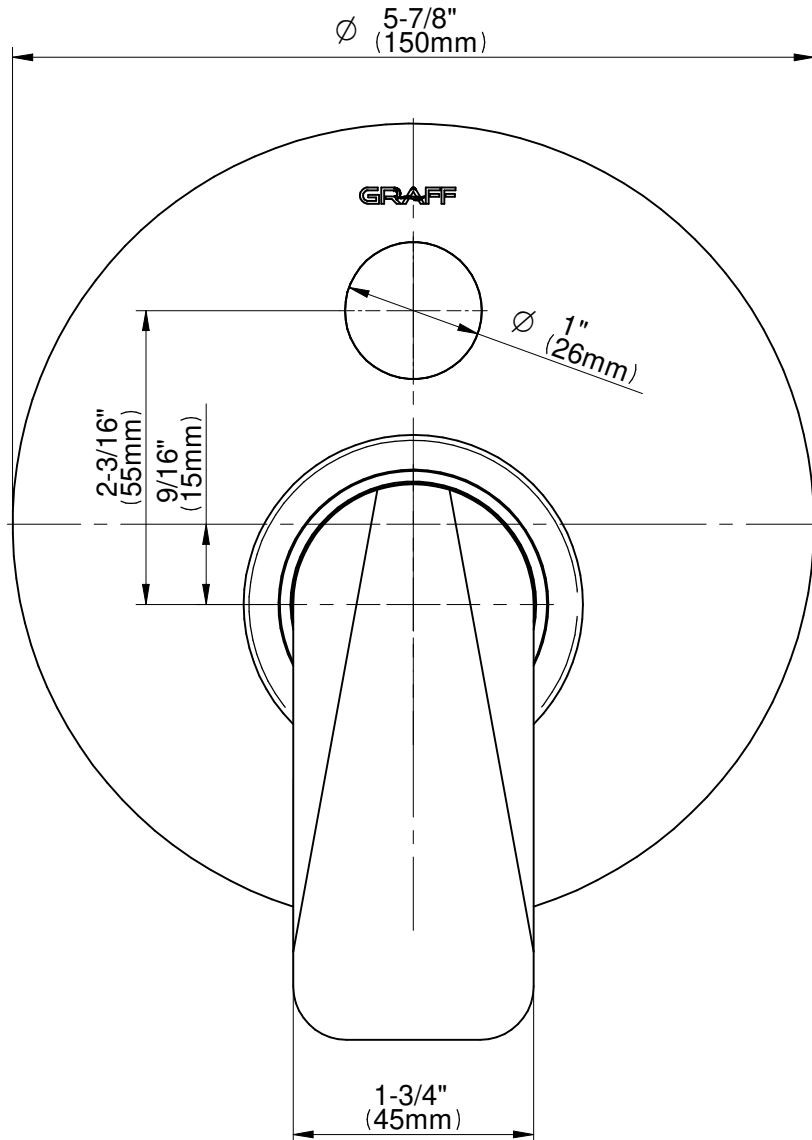

SHOWER
Sento Pressure Balancing Shower
System - Tub and Shower
G-7286-LM59S

GRAFF®

Information

- 1/2" pressure balance valve with diverter and trim
- 8" showerhead with 12" wall-mounted shower arm
- Showerhead features no-clog, easy-clean spray nozzles
- 7" matching Sento collection tub spout
- Optional extension kit
- Showerhead flow rate ≤ 1.8 max gpm
- ADA
- CALGreen

SHOWER
Sento Pressure Balancing Valve
Trim with Handle

GRAFF®

Information

- Single metal handle
- Decorative trim plate
- Includes push-button diverter
- Use with G-7055 Pressure Balancing Rough Valve
- ADA

Finishes

G-7080-LM59S-T

Sento Series

SHOWER
7" Contemporary Sento Tub Spout
G-6365

GRAFF®

Information

- Includes spout ring
- 1/2" NPT male thread inlet
- Tub spout flow rate ~ 14.0 gpm @60 psi
- Matches Sento Collection

Finishes

Product Features

- Includes spout ring
- 1/2" NPT female thread inlet
- Tub spout flow rate ~ 14.0 gpm @60 psi

Available Finishes

- Polished Chrome
G-6365-PC
- Brushed Nickel
G-6365-BNi
- Polished Nickel
G-6365-PN
- Olive Bronze
G-6365-OB
- Unfinished Brass*
G-6365-UB*
- Gold*
G-6365-AU*
- Brushed Gold*
G-6365-BAU*