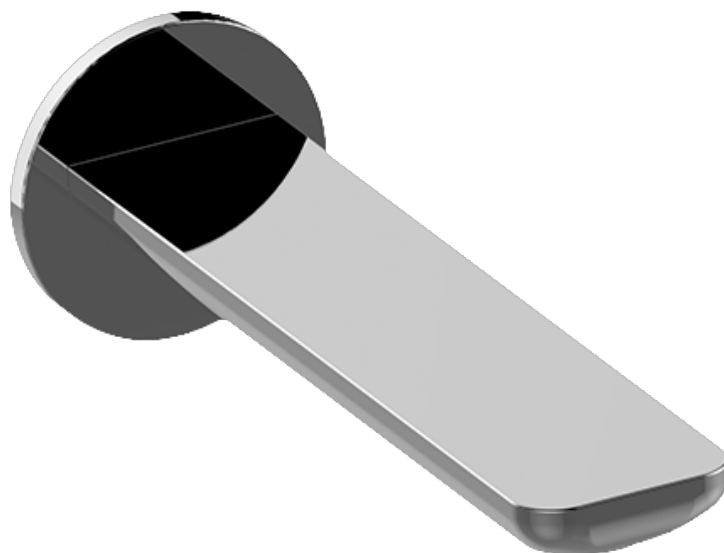

SHOWER
Sento Pressure Balancing Shower
System - Tub and Shower
G-7286-LM59S

GRAFF®

Information

- 1/2" pressure balance valve with diverter and trim
- 8" showerhead with 12" wall-mounted shower arm
- Showerhead features no-clog, easy-clean spray nozzles
- 7" matching Sento collection tub spout
- Optional extension kit
- Showerhead flow rate ≤ 1.8 max gpm
- ADA
- CALGreen

SHOWER
Sento Pressure Balancing Valve
Trim with Handle

GRAFF®

Information

- Single metal handle
- Decorative trim plate
- Includes push-button diverter
- Use with G-7055 Pressure Balancing Rough Valve
- ADA

Finishes

G-7080-LM59S-T

Sento Series

SHOWER
7" Contemporary Sento Tub Spout
G-6365

GRAFF®

Information

- Includes spout ring
- 1/2" NPT male thread inlet
- Tub spout flow rate ~ 14.0 gpm @60 psi
- Matches Sento Collection

Finishes

Product Features

- Includes spout ring
- 1/2" NPT female thread inlet
- Tub spout flow rate ~ 14.0 gpm @60 psi

Available Finishes

- Polished Chrome
G-6365-PC
- Brushed Nickel
G-6365-BNi
- Polished Nickel
G-6365-PN
- Olive Bronze
G-6365-OB
- Unfinished Brass*
G-6365-UB*
- Gold*
G-6365-AU*
- Brushed Gold*
G-6365-BAU*