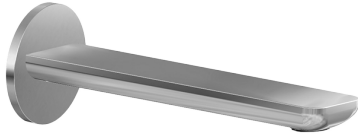

SHOWER
Sento Pressure Balancing Shower
System - Tub and Shower
G-7286-LM59S

GRAFF®

Information

- 1/2" pressure balance valve with diverter and trim
- 8" showerhead with 12" wall-mounted shower arm
- Showerhead features no-clog, easy-clean spray nozzles
- 7" matching Sento collection tub spout
- Optional extension kit
- Showerhead flow rate ≤ 1.8 max gpm
- ADA
- CALGreen

SHOWER
Sento Pressure Balancing Valve
Trim with Handle

GRAFF®

Information

- Single metal handle
- Decorative trim plate
- Includes push-button diverter
- Use with G-7055 Pressure Balancing Rough Valve
- ADA

Finishes

G-7080-LM59S-T

Sento Series

SHOWER
7" Contemporary Sento Tub Spout
G-6365

GRAFF®

Information

- Includes spout ring
- 1/2" NPT male thread inlet
- Tub spout flow rate ~ 14.0 gpm @60 psi
- Matches Sento Collection

Finishes

Product Features

- Includes spout ring
- 1/2" NPT female thread inlet
- Tub spout flow rate ~ 14.0 gpm @60 psi

Available Finishes

- Polished Chrome
G-6365-PC
- Brushed Nickel
G-6365-BNi
- Polished Nickel
G-6365-PN
- Olive Bronze
G-6365-OB
- Unfinished Brass*
G-6365-UB*
- Gold*
G-6365-AU*
- Brushed Gold*
G-6365-BAU*