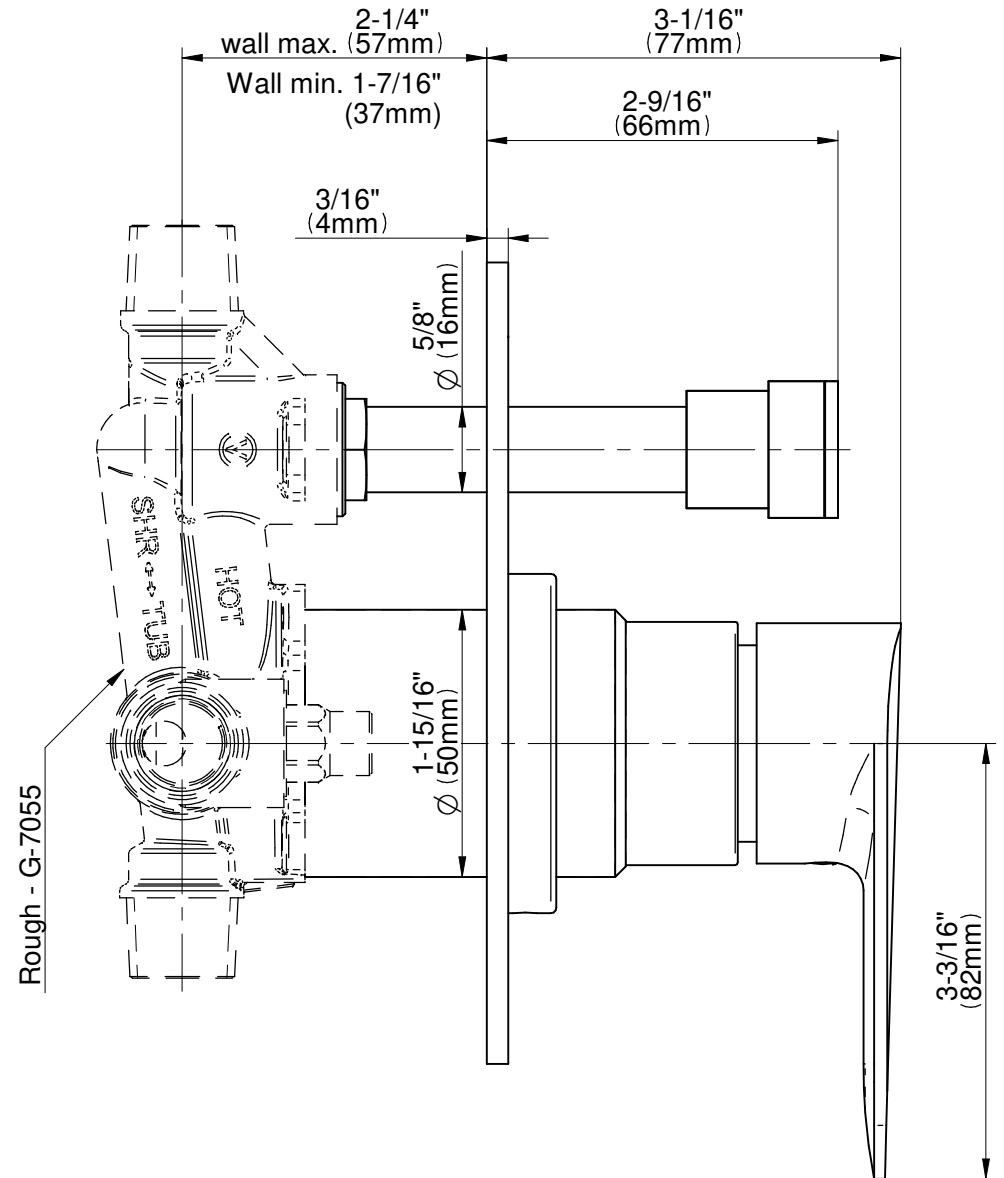

SHOWER
Sento Pressure Balancing Shower
System - Tub and Shower
G-7286-LM59S

GRAFF®

Information

- 1/2" pressure balance valve with diverter and trim
- 8" showerhead with 12" wall-mounted shower arm
- Showerhead features no-clog, easy-clean spray nozzles
- 7" matching Sento collection tub spout
- Optional extension kit
- Showerhead flow rate ≤ 1.8 max gpm
- ADA
- CALGreen

SHOWER
Sento Pressure Balancing Valve
Trim with Handle

GRAFF®

Information

- Single metal handle
- Decorative trim plate
- Includes push-button diverter
- Use with G-7055 Pressure Balancing Rough Valve
- ADA

Finishes

G-7080-LM59S-T

Sento Series

SHOWER
7" Contemporary Sento Tub Spout
G-6365

GRAFF®

Information

- Includes spout ring
- 1/2" NPT male thread inlet
- Tub spout flow rate ~ 14.0 gpm @60 psi
- Matches Sento Collection

Finishes

Product Features

- Includes spout ring
- 1/2" NPT female thread inlet
- Tub spout flow rate ~ 14.0 gpm @60 psi

Available Finishes

- Polished Chrome
G-6365-PC
- Brushed Nickel
G-6365-BNi
- Polished Nickel
G-6365-PN
- Olive Bronze
G-6365-OB
- Unfinished Brass*
G-6365-UB*
- Gold*
G-6365-AU*
- Brushed Gold*
G-6365-BAU*