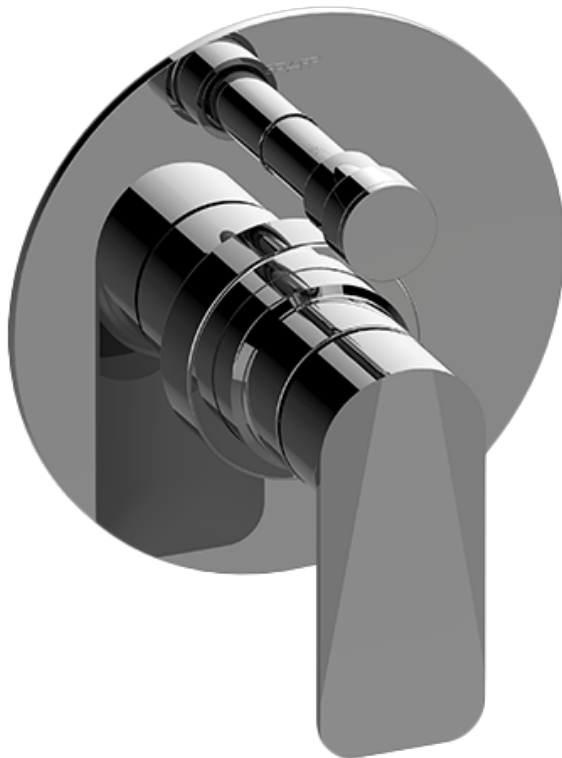

SHOWER
Sento Pressure Balancing Shower
System - Tub and Shower
G-7286-LM59S

GRAFF®

Information

- 1/2" pressure balance valve with diverter and trim
- 8" showerhead with 12" wall-mounted shower arm
- Showerhead features no-clog, easy-clean spray nozzles
- 7" matching Sento collection tub spout
- Optional extension kit
- Showerhead flow rate ≤ 1.8 max gpm
- ADA
- CALGreen

SHOWER
Sento Pressure Balancing Valve
Trim with Handle

GRAFF®

Information

- Single metal handle
- Decorative trim plate
- Includes push-button diverter
- Use with G-7055 Pressure Balancing Rough Valve
- ADA

Finishes

G-7080-LM59S-T

Sento Series

SHOWER
7" Contemporary Sento Tub Spout
G-6365

GRAFF®

Information

- Includes spout ring
- 1/2" NPT male thread inlet
- Tub spout flow rate ~ 14.0 gpm @60 psi
- Matches Sento Collection

Finishes

Product Features

- Includes spout ring
- 1/2" NPT female thread inlet
- Tub spout flow rate ~ 14.0 gpm @60 psi

Available Finishes

- Polished Chrome
G-6365-PC
- Brushed Nickel
G-6365-BNi
- Polished Nickel
G-6365-PN
- Olive Bronze
G-6365-OB
- Unfinished Brass*
G-6365-UB*
- Gold*
G-6365-AU*
- Brushed Gold*
G-6365-BAU*