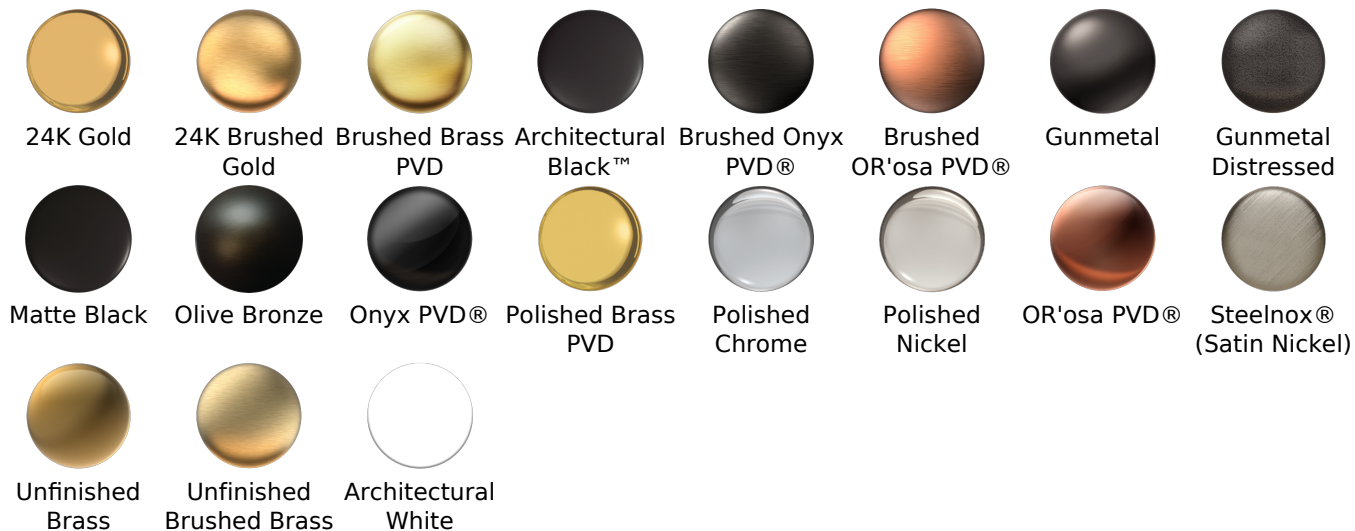

SHOWER
Sento Pressure Balancing Valve
Trim with Handle

GRAFF®

Information

- Single metal handle
- Decorative trim plate
- Includes push-button diverter
- Use with G-7055 Pressure Balancing Rough Valve
- ADA

Finishes