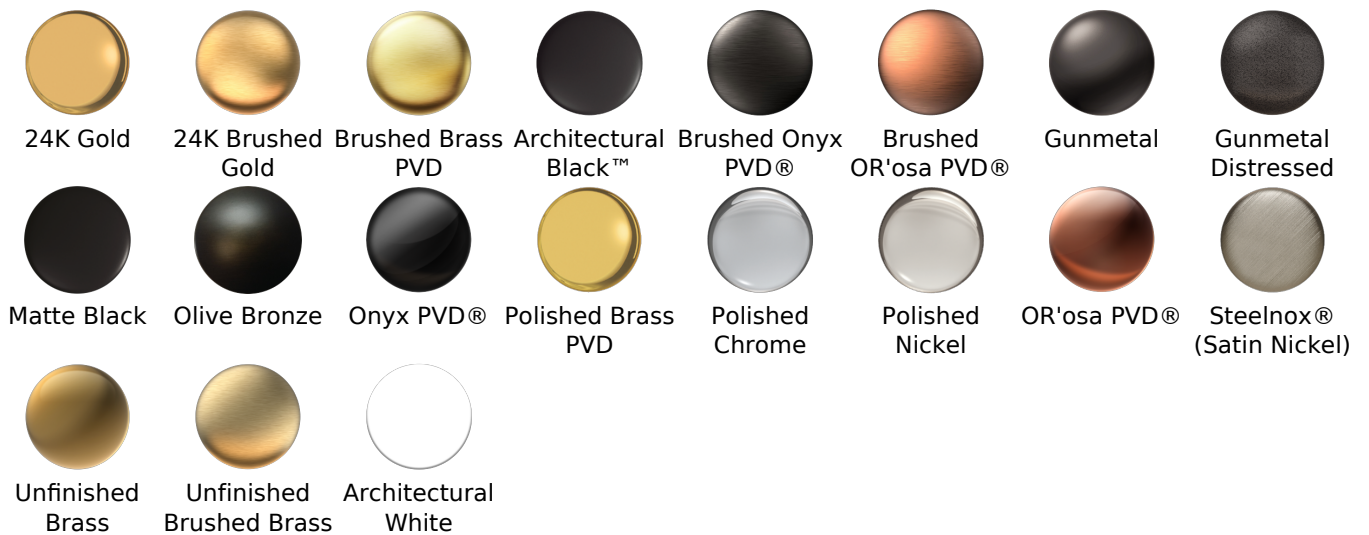

SHOWER
Concealed Pressure Balancing
Valve Rough w/Diverter
G-7055

Information

- Anti-scald protection
- 1/2" universal inlets/outlets with male threads
- Built-in service stops
- Push-button diverter
- For use with tub & shower configuration
- Supplied with protective plastic guard

Finishes