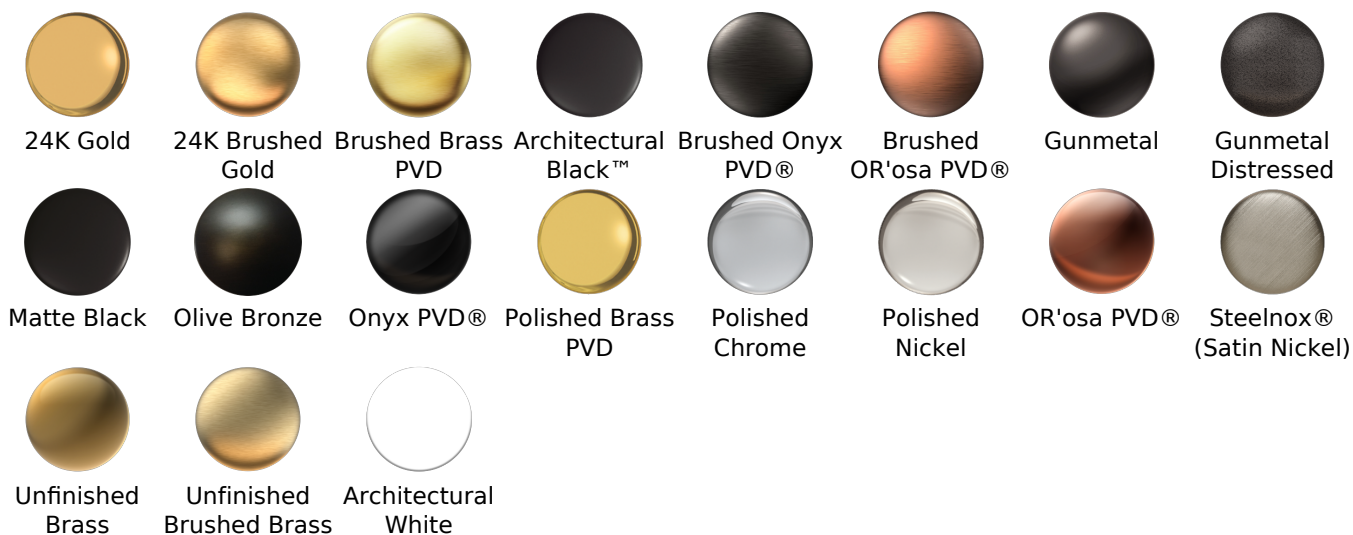

Finishes

Product Features

- Includes spout ring
- 1/2" NPT female thread inlet
- Tub spout flow rate ~ 14.0 gpm @60 psi

Available Finishes

- Polished Chrome
G-6365-PC
- Brushed Nickel
G-6365-BNi
- Polished Nickel
G-6365-PN
- Olive Bronze
G-6365-OB
- Unfinished Brass*
G-6365-UB*
- Gold*
G-6365-AU*
- Brushed Gold*
G-6365-BAU*