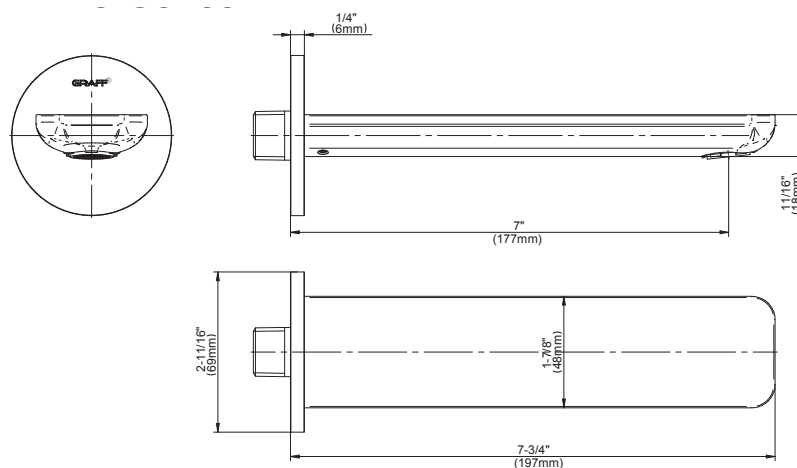

Product Features

- Includes spout ring
- 1/2" NPT female thread inlet
- Tub spout flow rate ~ 14.0 gpm @60 psi

Available Finishes

- Polished Chrome
  G-6365-PC
- Brushed Nickel
  G-6365-BNi
- Polished Nickel
  G-6365-PN
- Olive Bronze
  G-6365-OB
- Unfinished Brass*
  G-6365-UB*
- Gold*
  G-6365-AU*
- Brushed Gold*
  G-6365-BAU*

* Special order finish- call for availability

Warranty

- Limited lifetime warranty

For complete warranty information go to <https://www.graff-faucets.com/en/info/faqs>

The measurements shown are for reference only. Products and specifications shown are subject to change without notice. Revised 5/2018.

www.graff-designs.com | phone: 800-954-4723