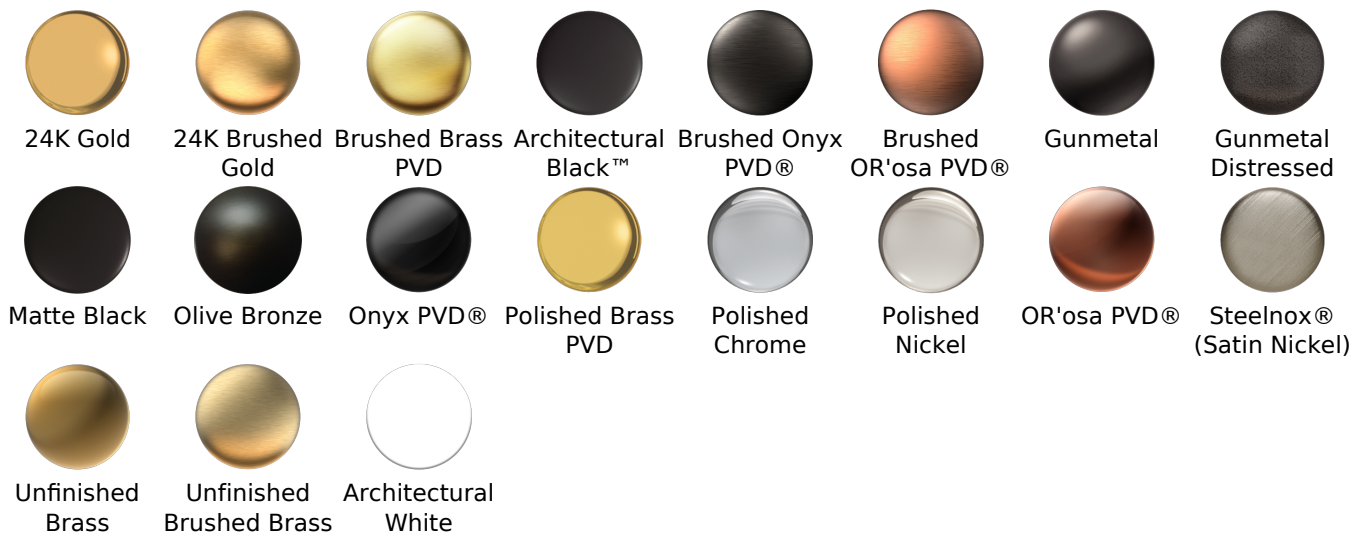

Finishes

G-8449

Aqua-Sense Collection
Contemporary 8" Round Showerhead

Product Features

- 1/4" thick
- 169 no-clog, easy-clean rubber spray nozzles
- Showerhead flow rate ≤ 1.8 max gpm

Available Finishes

- Polished Chrome
G-8449-PC
- Brushed Nickel
G-8449-PN
- Polished Nickel
G-8449-BNi
- Unfinished Brass*
G-8449-UB*
- Steinox
G-8449-SN
- Olive Brass*
G-8449-OB*
- Architectural Black with Chrome Accents*
G-8449-PC/BK*
- Brushed Gold*
G-8449-BAU