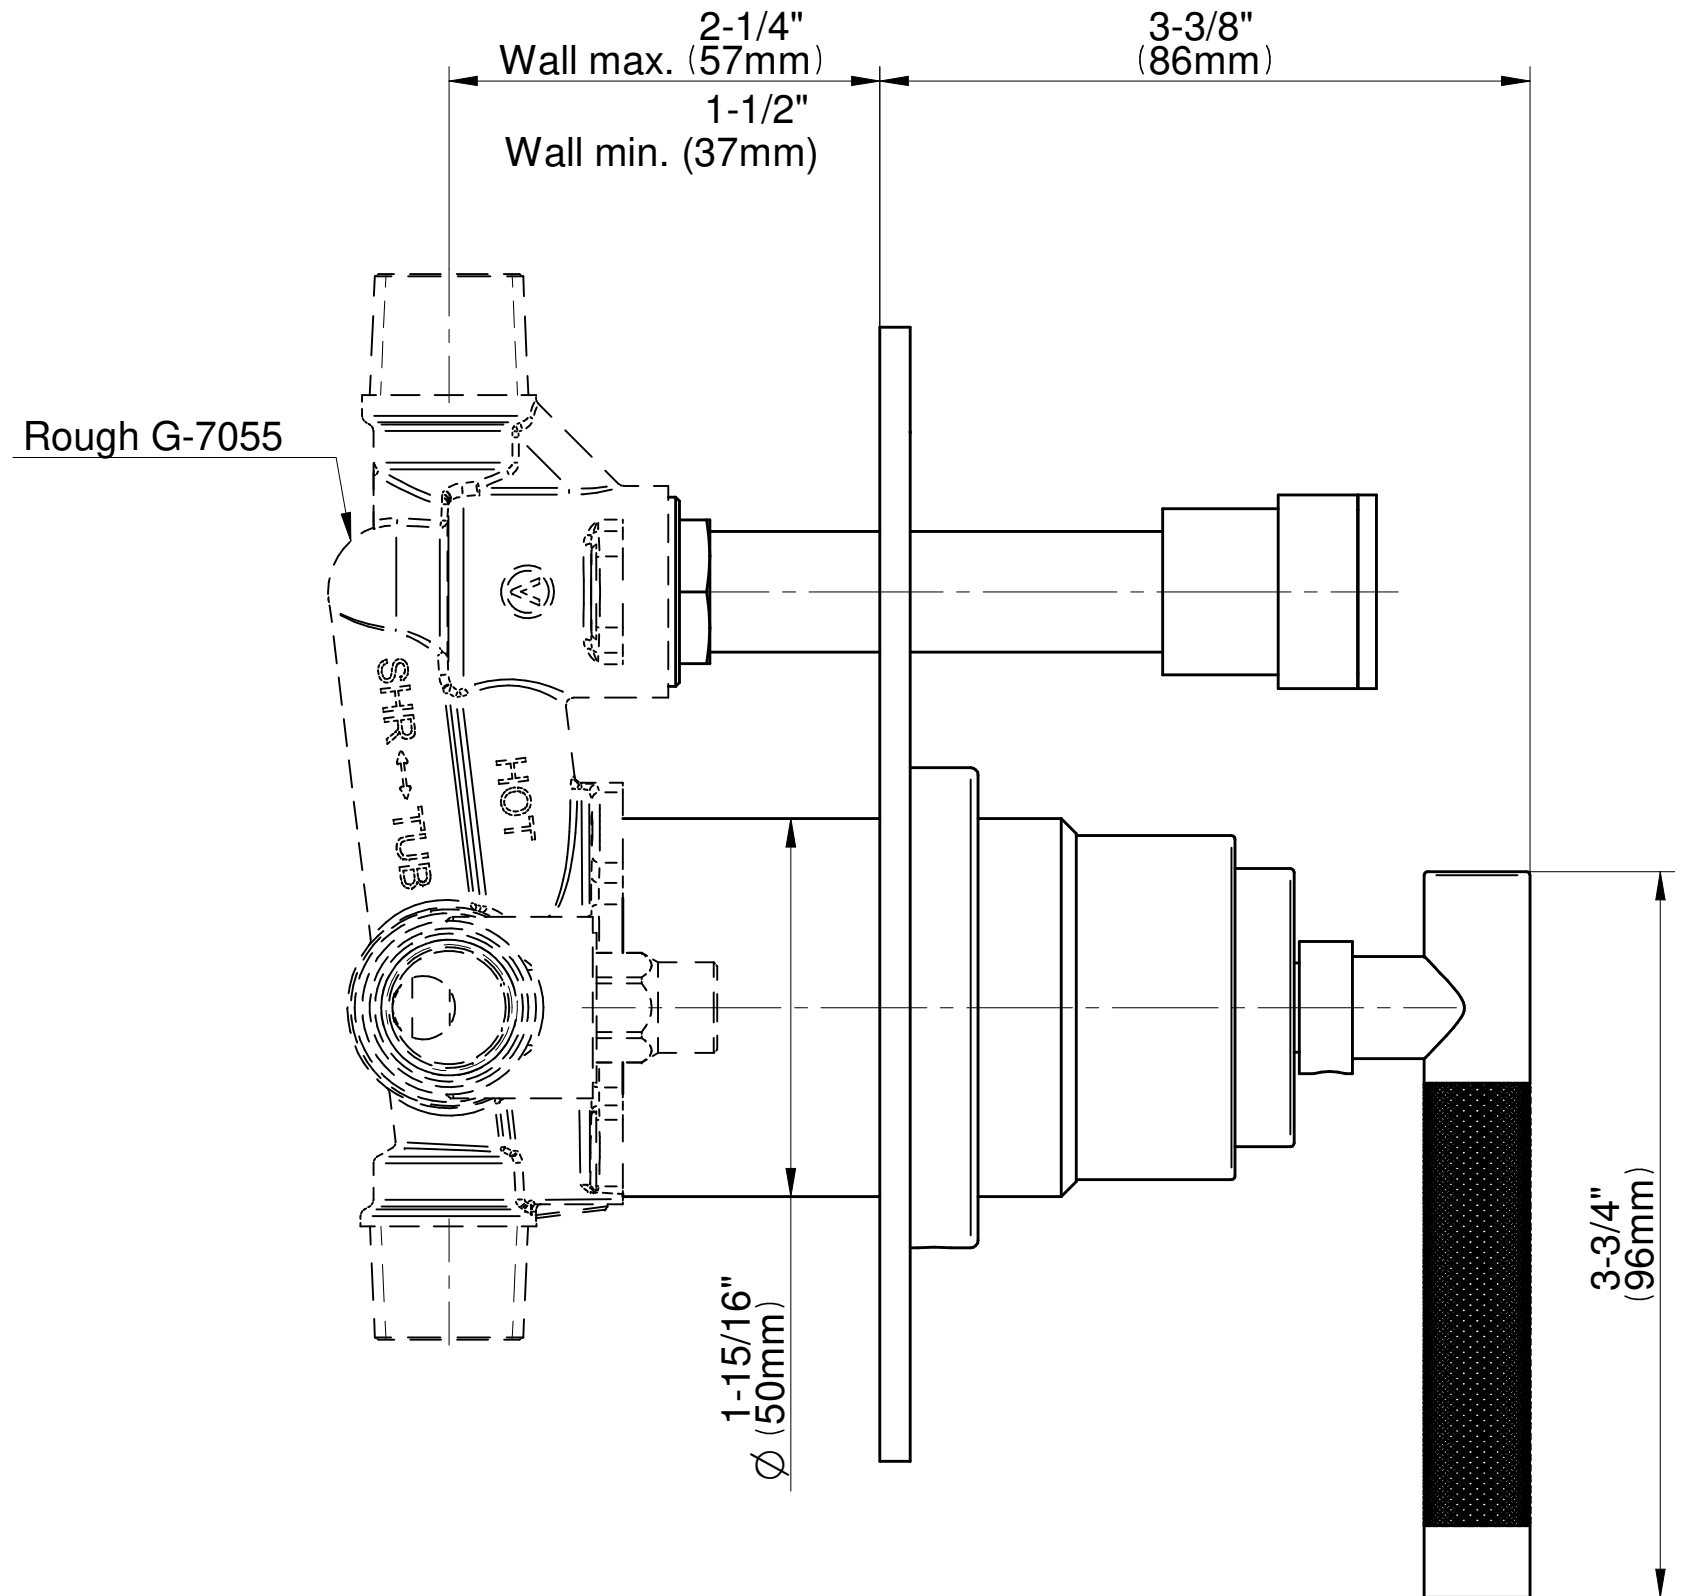

SHOWER
Pressure Balancing Shower
System - Tub and Shower
G-7280-LM57B

GRAFF®

Information

- 1/2" pressure balance valve with diverter and trim
- 8" showerhead with 12" wall-mounted shower arm
- Showerhead features no-clog, easy-clean spray nozzles
- 6" contemporary tub spout
- Optional extension kit
- Showerhead flow rate ≤ 1.8 max gpm
- ADA
- CALGreen

Finishes

Architectural
White

G-7055

1/2" Rough Valve w/Diverter

Product Features

- Anti-scald protection
- 1/2" universal inlets/outlets with male threads
- Built-in service stops
- Push-button diverter
- For use with tub & shower configuration
- Supplied with protective plastic guard

- Single metal handle
- Decorative trim plate
- Includes push-button diverter
- Use with G-7055 Pressure Balancing Rough Valve
- ADA

Finishes

Architectural
White

G-7080-LM57B-T

HARLEY Series

SHOWER
8" Round Brass Showerhead
G-8449

GRAFF®

Information

- 1/4" thick
- 169 no-clog, easy-clean rubber spray nozzles
- Recommended use with ceiling shower arm
- Recommended for use at no more than 10 degrees tilt
- Showerhead flow rate ≤ 1.8 max gpm
- CALGreen