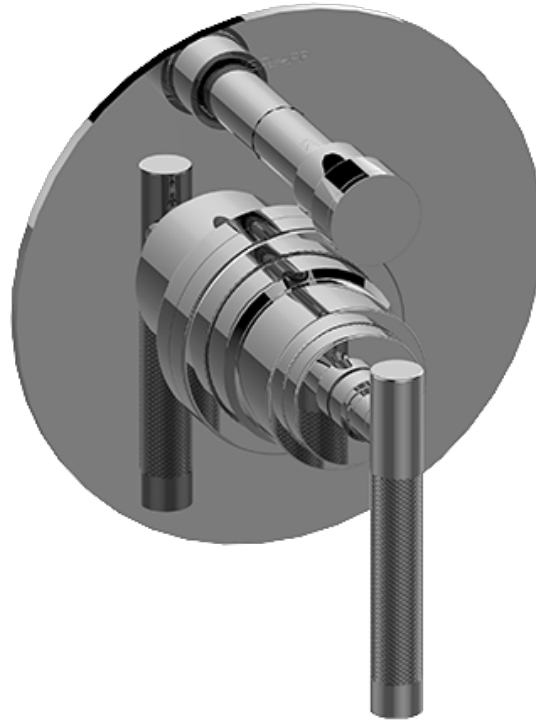

SHOWER
Harley Pressure Balancing Valve
Trim with Handle and Diverter
G-7080-LM57B-T