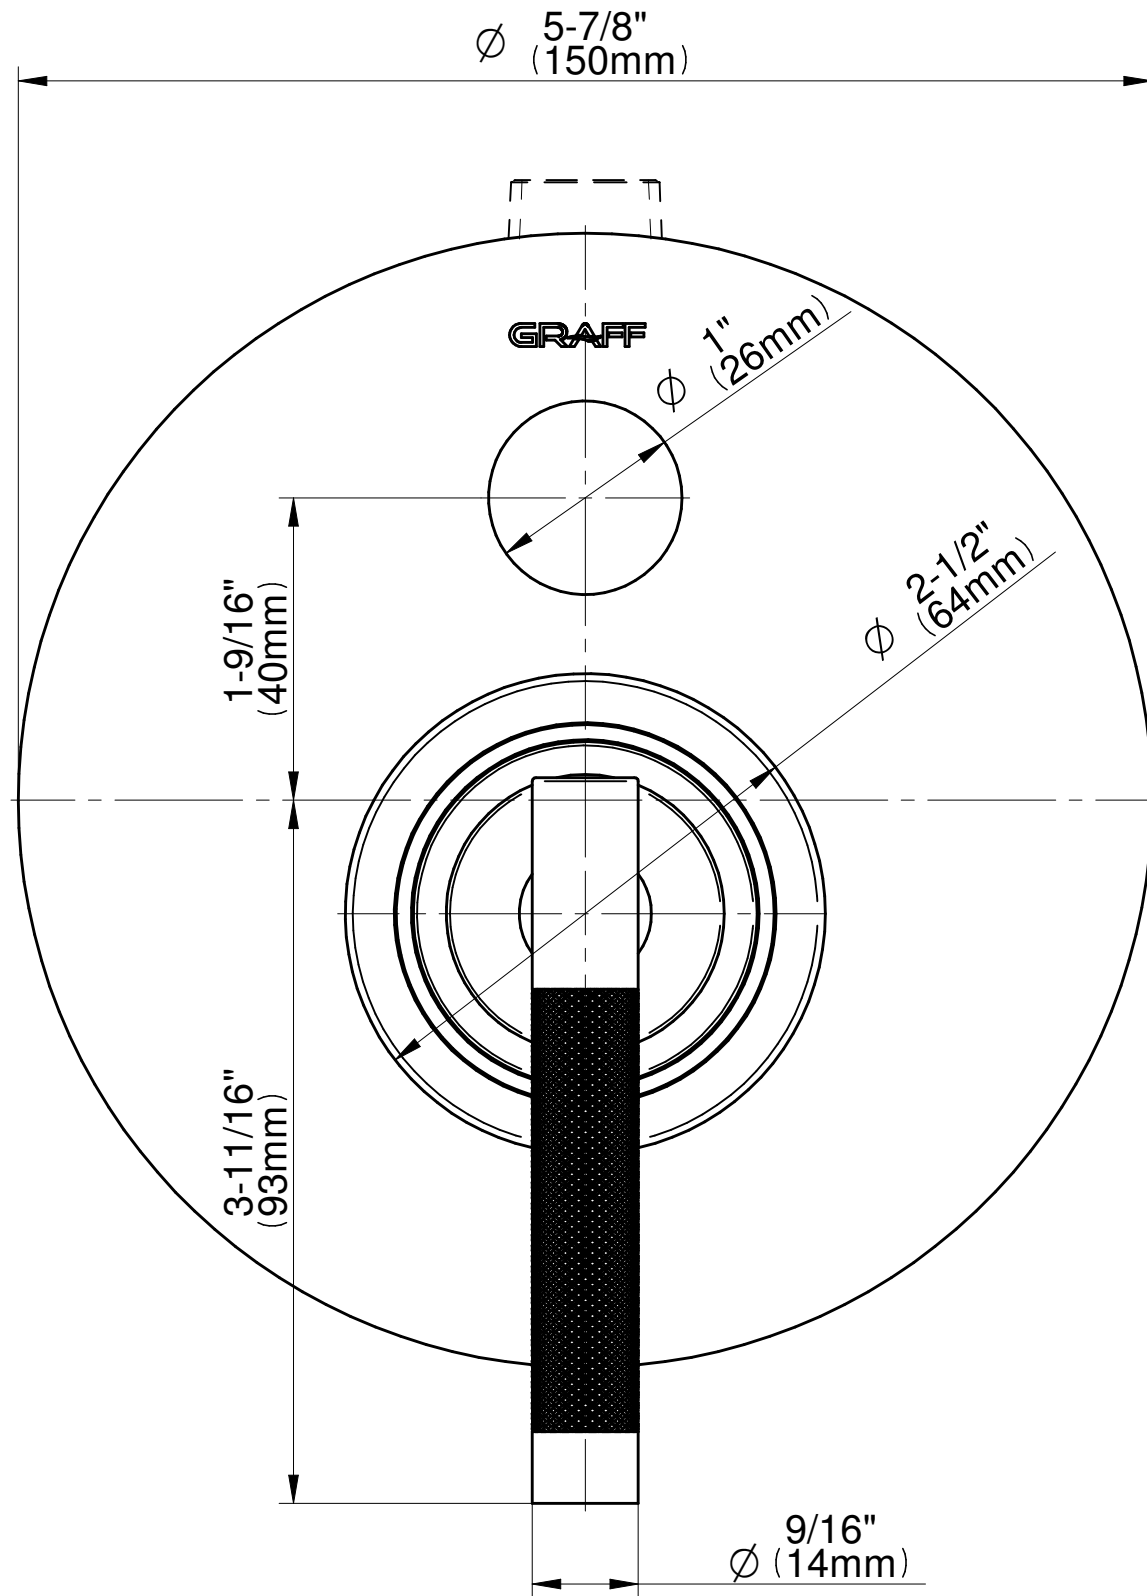

SHOWER
Pressure Balancing Shower
System - Tub and Shower
G-7280-LM57B

GRAFF®

Information

- 1/2" pressure balance valve with diverter and trim
- 8" showerhead with 12" wall-mounted shower arm
- Showerhead features no-clog, easy-clean spray nozzles
- 6" contemporary tub spout
- Optional extension kit
- Showerhead flow rate ≤ 1.8 max gpm
- ADA
- CALGreen

- Single metal handle
- Decorative trim plate
- Includes push-button diverter
- Use with G-7055 Pressure Balancing Rough Valve
- ADA

Finishes

Architectural
White

G-7080-LM57B-T

HARLEY Series

SHOWER
8" Round Brass Showerhead
G-8449

GRAFF®

Information

- 1/4" thick
- 169 no-clog, easy-clean rubber spray nozzles
- Recommended use with ceiling shower arm
- Recommended for use at no more than 10 degrees tilt
- Showerhead flow rate ≤ 1.8 max gpm
- CALGreen

Finishes

Architectural
White

G-8449

Aqua-Sense Collection
Contemporary 8" Round Showerhead

Product Features

- 1/4" thick
- 169 no-clog, easy-clean rubber spray nozzles
- Showerhead flow rate ≤ 1.8 max gpm

Available Finishes