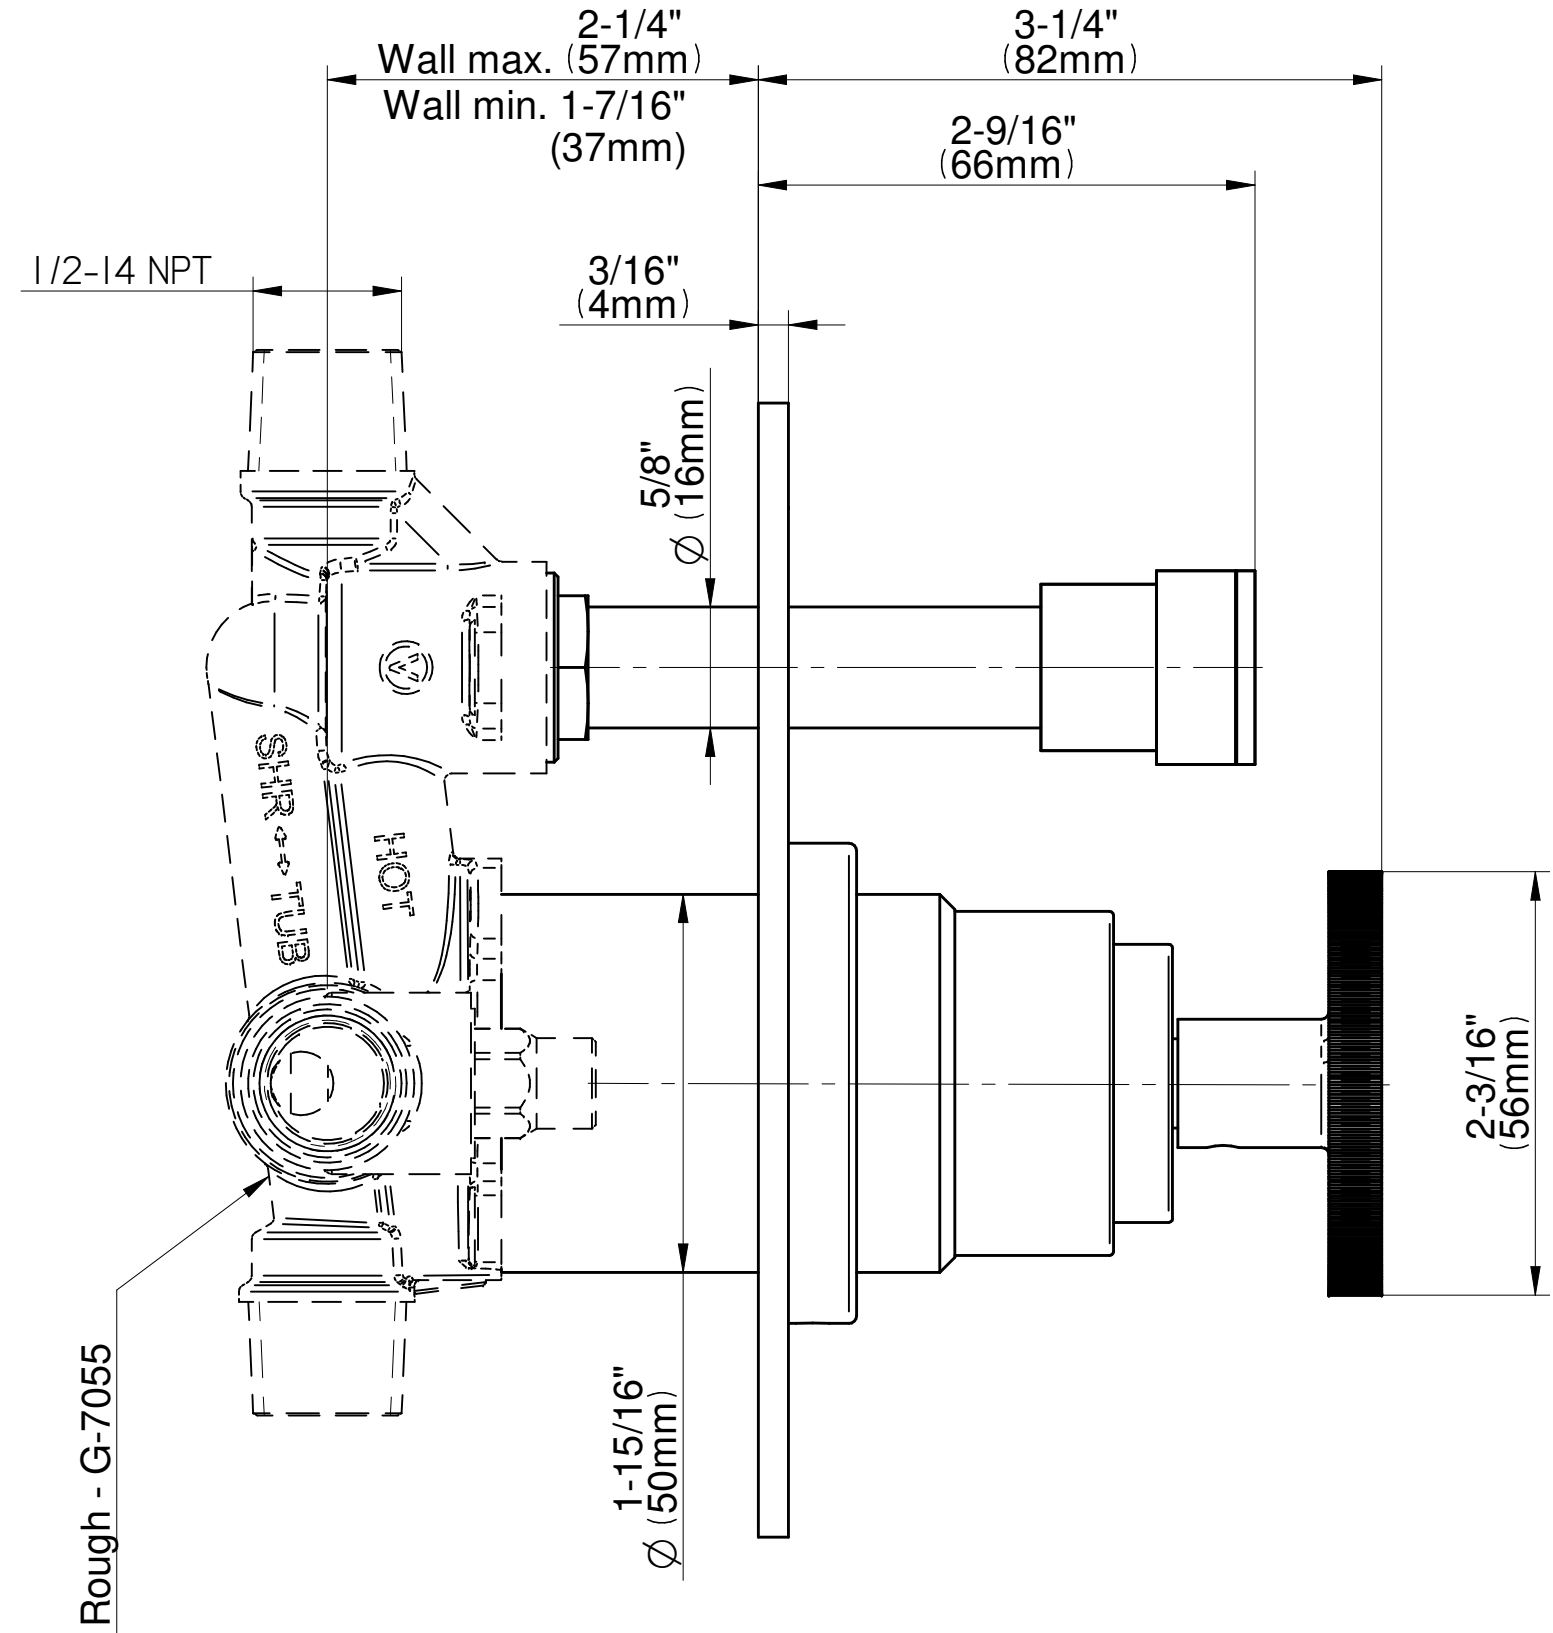

G-7080-C19B-T

HARLEY Series