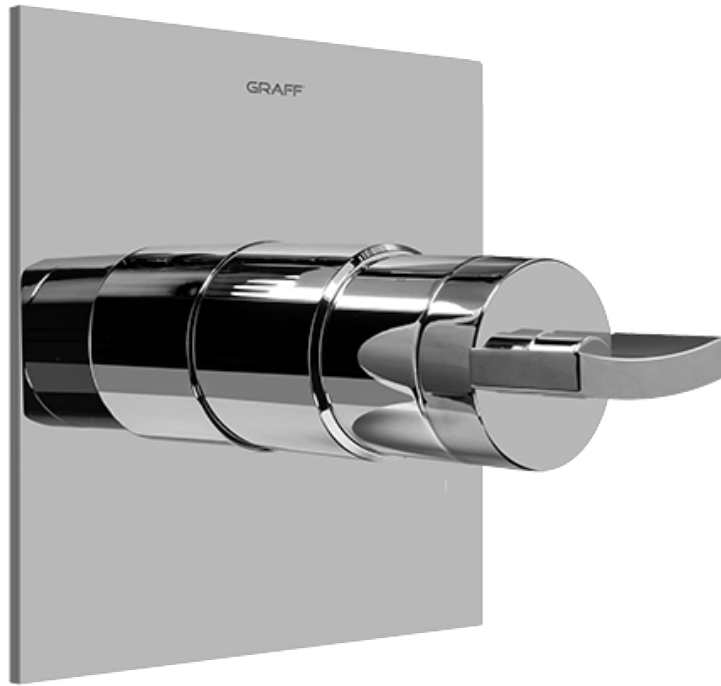

SHOWER
Sade/Targa/Luna SOLID Trim Plate
w/Handle
G-7040-C14S-T

GRAFF[®]

Information

- Single metal lever handle
- Decorative trim plate
- Use with G-7005 pressure balancing rough valve for shower-only configurations
- To complete package, you must order rough valve

Finishes

24K Gold

24K Brushed
Gold

Architectural
Black™

Brushed
Nickel

Matte Black

Olive Bronze

Polished
Chrome

Polished
Nickel

Steelnox®
(Satin Nickel)

Architectural
White

G-7040