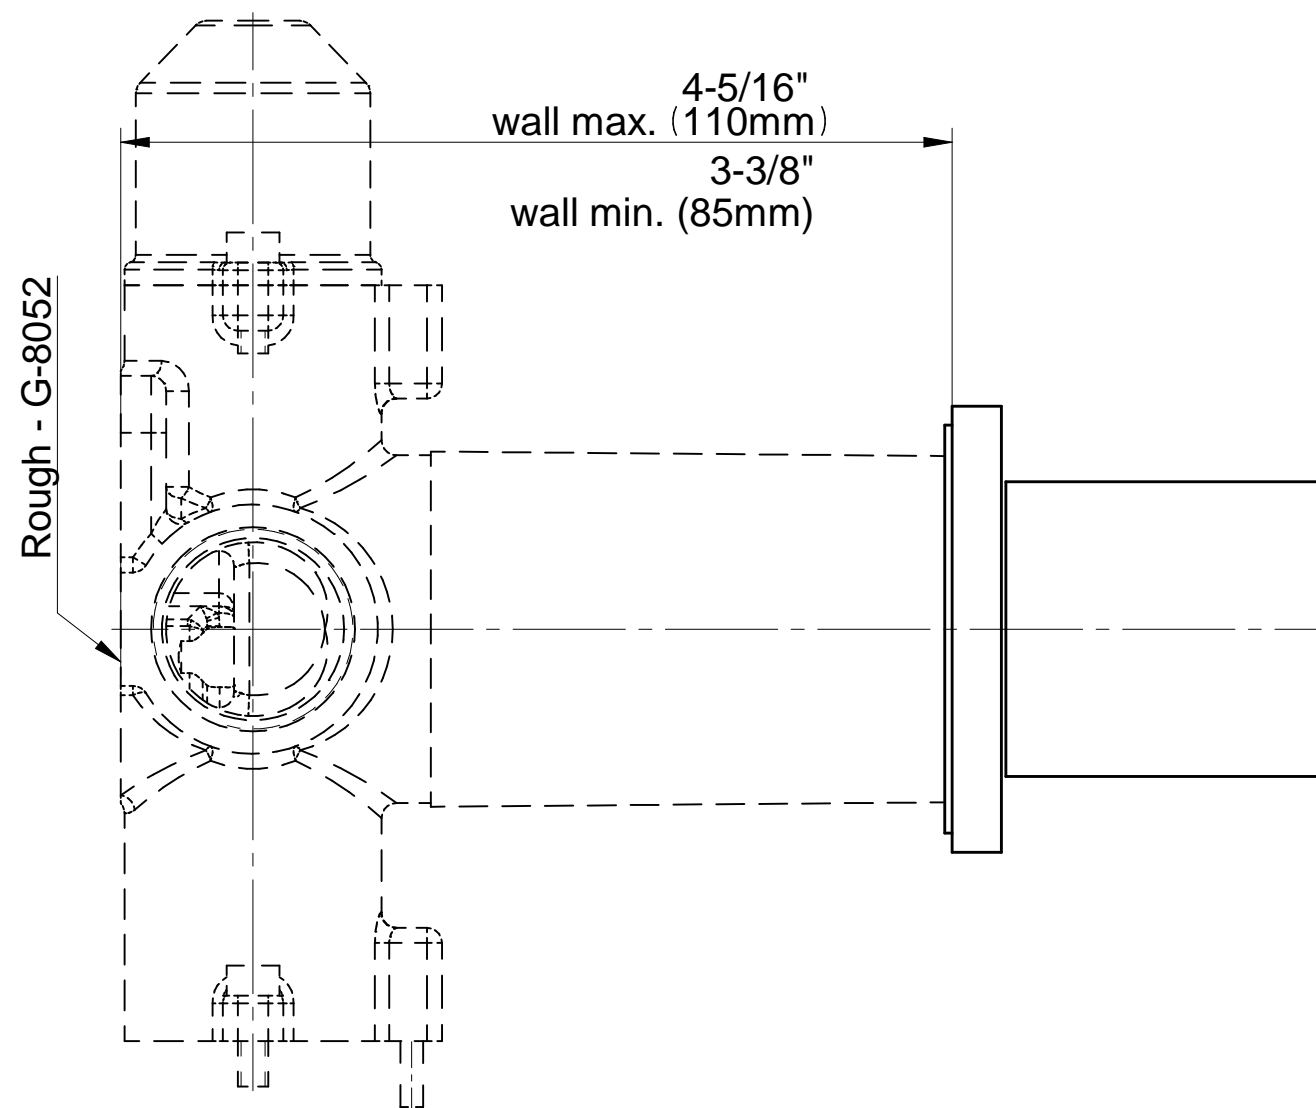

G-8071-SH1-T

2-way Diverter Valve - Trim - M-Series

GRAFF®
CUTTING EDGE DESIGN