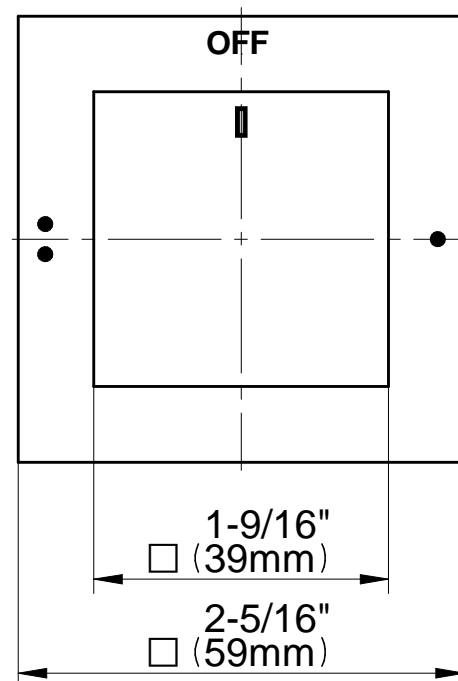

G-8071-SH1-T

2-way Diverter Valve - Trim - M-Series

GRAFF®
CUTTING EDGE DESIGN