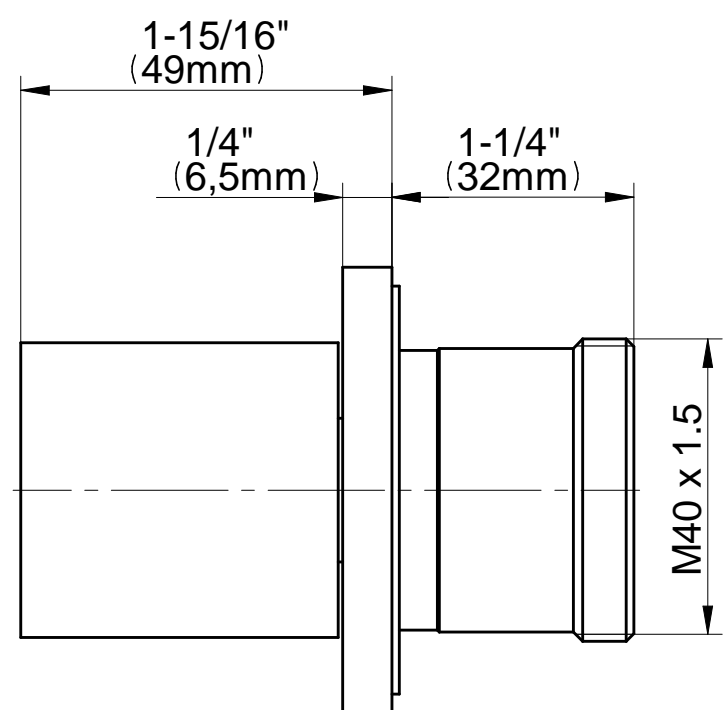

G-8071-SH1-T

2-way Diverter Valve - Trim - M-Series

GRAFF®
CUTTING EDGE DESIGN