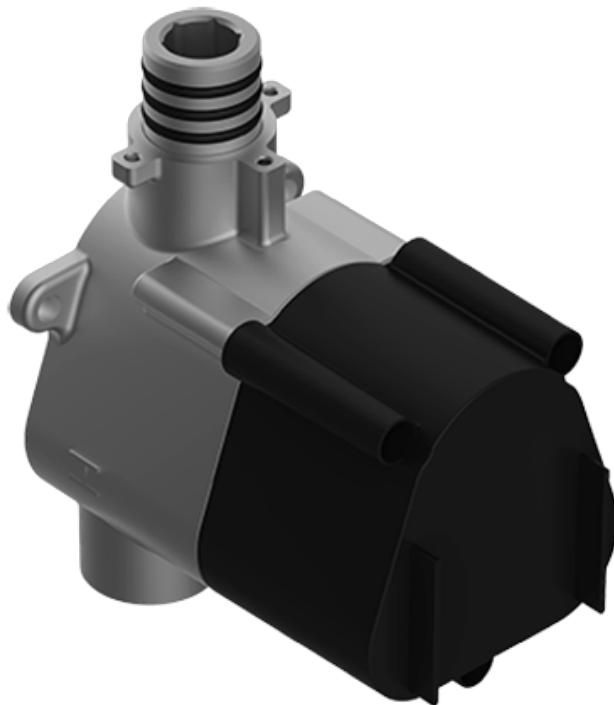

SHOWER  
Aqua-Sense M-Series Full  
Thermostatic Shower System with  
LED  
**GM3.124SE-SH0**

---

**GRAFF**<sup>®</sup>

## Information

- 3/4" thermostatic valve and trim
- 3/4" 2-way diverter valve and trim (2 pieces)
- G-8201 dual-function, stainless steel showerhead, with rainfall and cascade settings, features 134 no-clog, easy-clean spray nozzles
- Single LED light with 6 color variations
- Flush-mounted swivel body sprays (3 pieces)
- Handshower set with wall bracket and 59" hose
- Optional extension kit
- Additional valve details and flow rates
- Flow rates: rainfall  $\leq 2.0$  max gpm, cascade  $\leq 2.0$  max gpm, handshower  $\leq 1.5$  max gpm, body sprays  $\leq 1.5$  max gpm each

SHOWER  
Thermostatic Rough Valve  
**G-8006**

---

**GRAFF®**

# G-8006

M-Series

3/4" Concealed Thermostatic Rough Valve