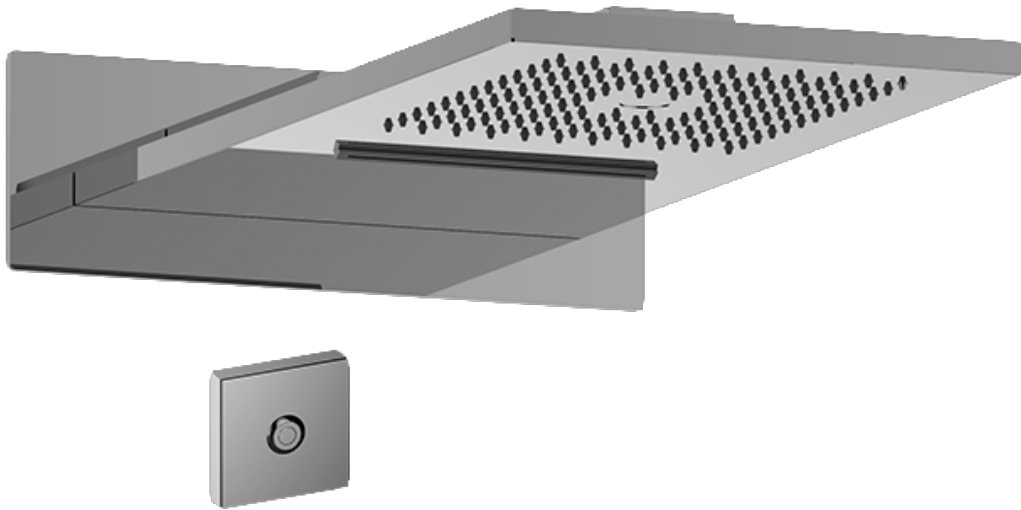

## 2-way Diverter Valve - Trim - M-Series

**GRAFF**<sup>®</sup>  
CUTTING EDGE DESIGN

SHOWER  
Dual-Function Water Feature with  
LED  
**G-8201**

---

**GRAFF®**