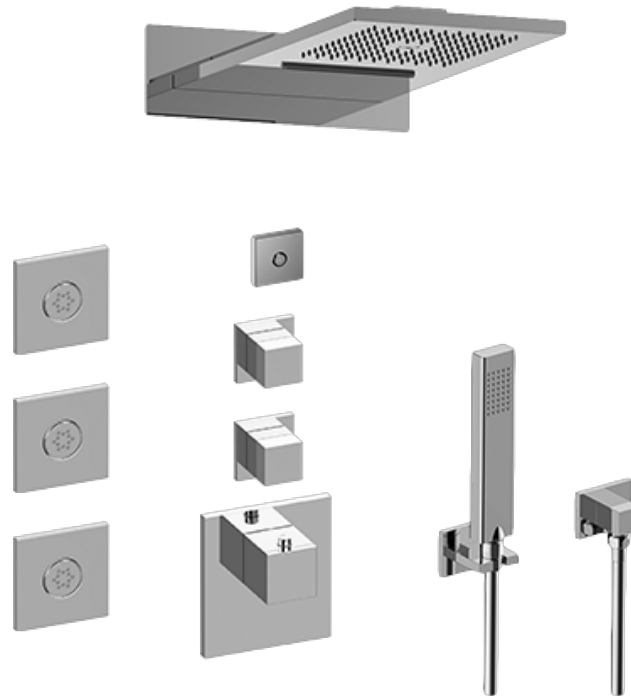

## Information

- 3/4" thermostatic valve and trim
- 3/4" 2-way diverter valve and trim (2 pieces)
- G-8201 dual-function, stainless steel showerhead, with rainfall and cascade settings, features 134 no-clog, easy-clean spray nozzles
- Single LED light with 6 color variations
- Flush-mounted swivel body sprays (3 pieces)
- Handshower set with wall bracket and 59" hose
- Optional extension kit
- Additional valve details and flow rates
- Flow rates: rainfall  $\leq 2.0$  max gpm, cascade  $\leq 2.0$  max gpm, handshower  $\leq 1.5$  max gpm, body sprays  $\leq 1.5$  max gpm each