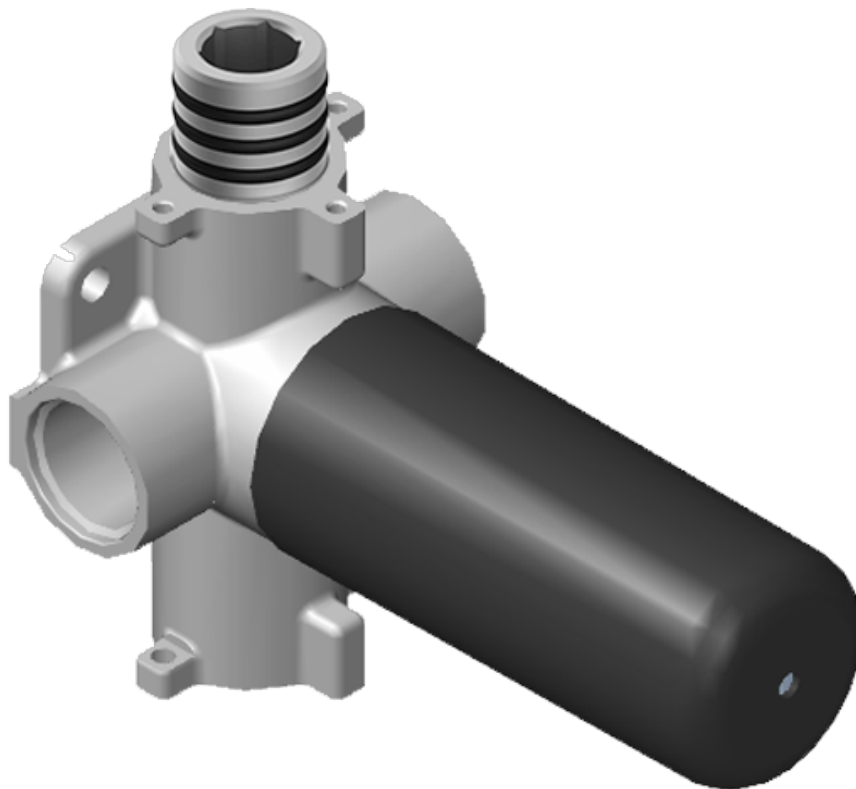

## Information

- 3/4" thermostatic valve and trim
- 3/4" 2-way diverter valve and trim (2 pieces)
- G-8201 dual-function, stainless steel showerhead, with rainfall and cascade settings, features 134 no-clog, easy-clean spray nozzles
- Single LED light with 6 color variations
- Flush-mounted swivel body sprays (3 pieces)
- Handshower set with wall bracket and 59" hose
- Optional extension kit
- Additional valve details and flow rates
- Flow rates: rainfall  $\leq 2.0$  max gpm, cascade  $\leq 2.0$  max gpm, handshower  $\leq 1.5$  max gpm, body sprays  $\leq 1.5$  max gpm each

## Thermostatic Valve -Trim - M-Series

**GRAFF**<sup>®</sup>  
CUTTING EDGE DESIGN

SHOWER  
Two-Way Diverter Volume Control  
Valve WITH Off Function and Pass-  
Through  
**G-8052**

---

**GRAFF®**