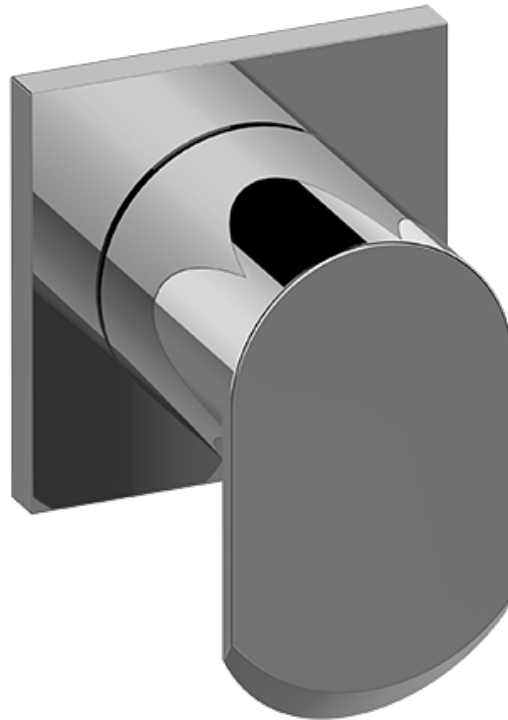

SHOWER
 Square M-Series 3-Way Diverter
 Valve Trim with Handle
G-8072-LM45E1-T

Information

- Single metal handle
- Decorative trim plate
- To complete package, you must order G-8053 3-way diverter control valve WITH off function (no pass-through)
- ADA

Finishes

OR'osa PVD®

Steelnox®
(Satin Nickel)

Architectural
White