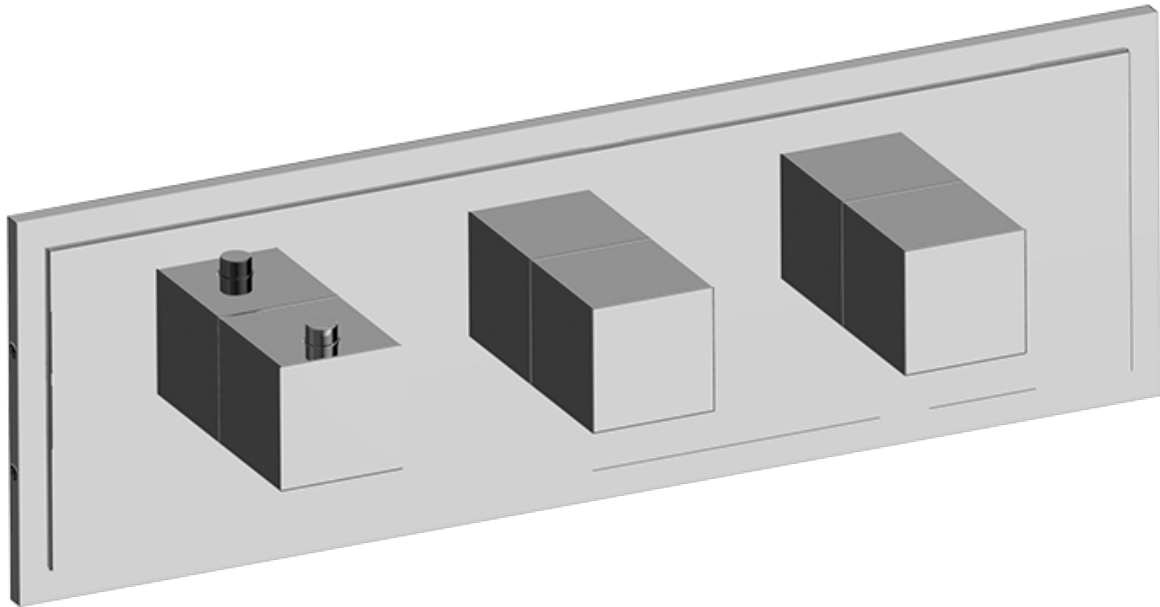

SHOWER
 Transitional M-Series Valve Trim
 with Three Handles
G-8082H-SH0-T

Information

- Three metal handles
- Decorative trim plate
- To complete package, you must order rough valves

Finishes

							
24K Gold	24K Brushed Gold	24K Brushed Gold with Onyx PVD Accents	Brushed Brass PVD	Architectural Black™	Brushed Nickel	Gunmetal	Matte Black
							
Olive Bronze	Onyx PVD®	Polished Brass PVD	Polished Chrome	Polished Chrome with Onyx PVD Accents	Polished Nickel	Polished Nickel with Onyx PVD Accents	OR'osa PVD®
							
Unfinished	Unfinished	Architectural					