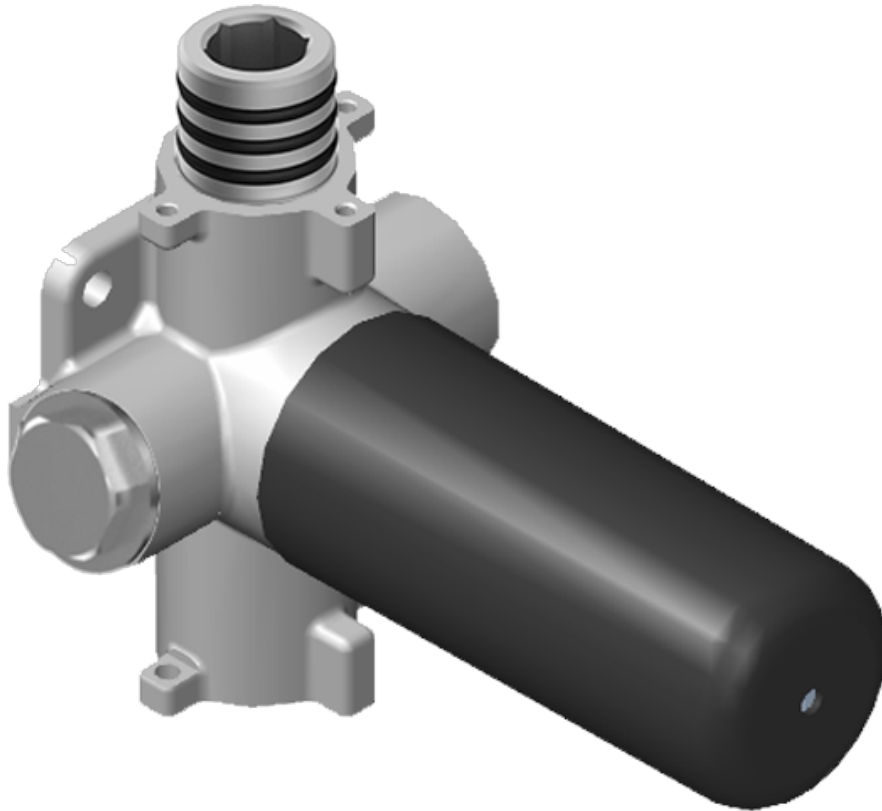

SHOWER
Lauren M-Series Thermostatic
Shower System - Shower with
Handshower
GS3.011WB-LM22C3

GRAFF®

Information

- 3/4" thermostatic valve and trim
- 3/4" stop/volume control valve (2 pieces)
- 8" showerhead with 12" ceiling-mounted shower arm
- Showerhead features no-clog, easy-clean spray nozzles
- Handshower set with wall-mounted slide bar and 59" hose
- Optional extension kit
- Flow rates: showerhead \leq 1.8 max gpm, handshower \leq 1.5 max gpm
- ADA

SHOWER
Thermostatic Rough Valve
G-8006

GRAFF®

Information

- 12.9 gpm @ 60 psi
- 3/4" universal inlets
- Built-in service stops
- Stacking outlet feature
- Complete serviceability from front of all units
- Supplied with protective plastic cover
- CalGreen compliant dependent on functions

G-8006

M-Series

3/4" Concealed Thermostatic Rough Valve

Product Features

- 12.9 gpm @ 60 psi
- 3/4" universal inlets
- Built-in service stops
- Stacking outlet feature
- Complete serviceability from front of all units
- Supplied with protective plastic cover
- CalGreen compliant dependent on functions

www.graff-faucets.com | phone: 800-954-4723

SHOWER
Stop/Volume Control Valve with
Pass Through
G-8076

GRAFF®

Information

- 12.3 gpm @ 60 psi
- 3/4" universal inlets/outlets with female threads
- Stacking inlet and pass-through port feature
- Supplied with protective plastic cover
- CalGreen compliant dependent on functions