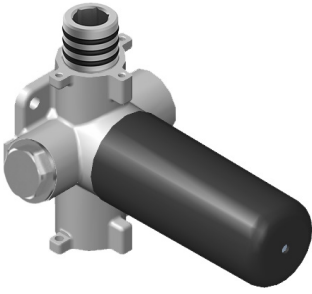

SHOWER
Lauren M-Series Thermostatic
Shower System - Shower with
Handshower
GS3.011WB-LM22C3

GRAFF®

Information

- 3/4" thermostatic valve and trim
- 3/4" stop/volume control valve (2 pieces)
- 8" showerhead with 12" ceiling-mounted shower arm
- Showerhead features no-clog, easy-clean spray nozzles
- Handshower set with wall-mounted slide bar and 59" hose
- Optional extension kit
- Flow rates: showerhead \leq 1.8 max gpm, handshower \leq 1.5 max gpm
- ADA

G-8006

M-Series

3/4" Concealed Thermostatic Rough Valve

Product Features

- 12.9 gpm @ 60 psi
- 3/4" universal inlets
- Built-in service stops
- Stacking outlet feature
- Complete serviceability from front of all units
- Supplied with protective plastic cover
- CalGreen compliant dependent on functions

www.graff-faucets.com | phone: 800-954-4723

SHOWER
Stop/Volume Control Valve with
Pass Through
G-8076

GRAFF®

Information

- 12.3 gpm @ 60 psi
- 3/4" universal inlets/outlets with female threads
- Stacking inlet and pass-through port feature
- Supplied with protective plastic cover
- CalGreen compliant dependent on functions

G-8076

M-Series

Stop/Volume Control Rough Valve with Pass-Through

GRAFF[®]
CUTTING EDGE DESIGN

Product Features

- 13.2 gpm @ 60 psi
- 3/4" universal inlets/outlets with female threads
- Stacking inlet and pass-through port feature
- Supplied with protective plastic cover
- CalGreen compliant dependent on functions