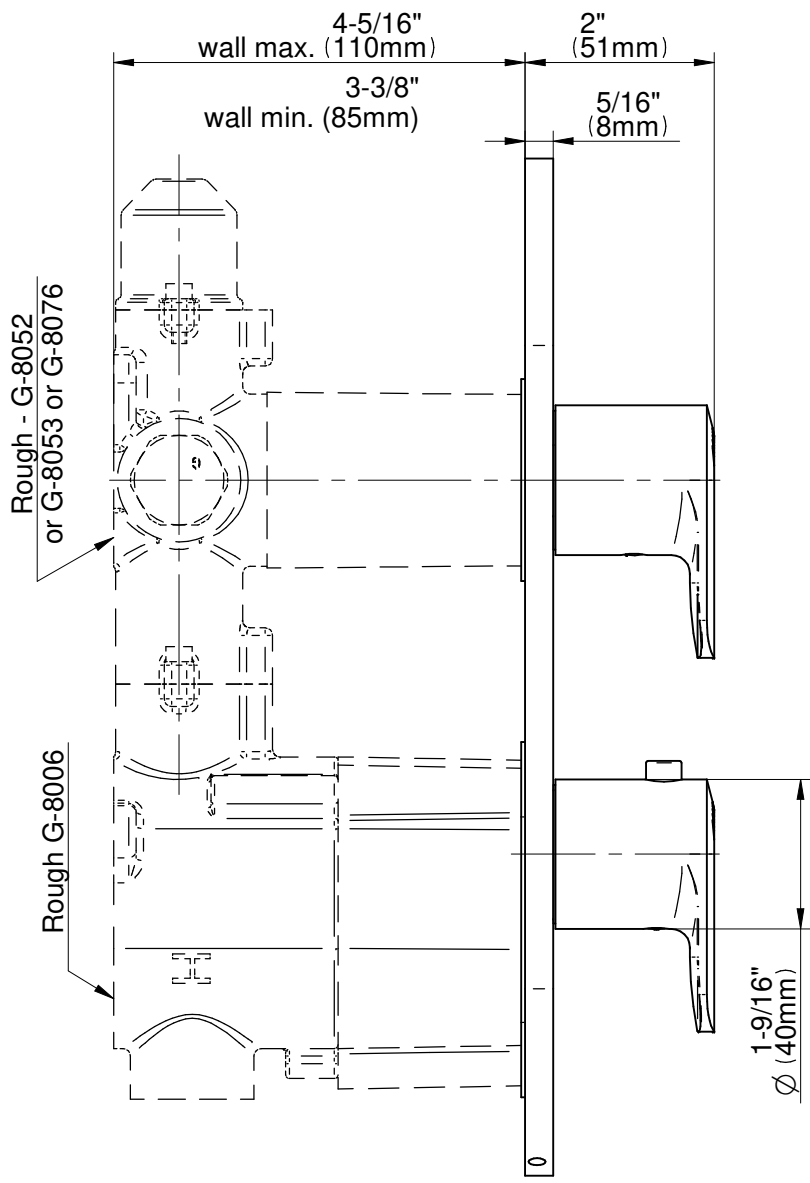

SHOWER
Sento M-Series Thermostatic
Shower System - Shower with
Handshower
GL2.022WD-LM58E0

GRAFF®

Information

- 3/4" thermostatic valve and trim
- 3/4" 2-way diverter valve
- 8" showerhead with 12" wall-mounted shower arm
- Showerhead features no-clog, easy-clean spray nozzles
- Handshower set with wall bracket and 59" hose (PVD finishes use 59" flex hose)
- Optional extension kit
- Flow rates: showerhead \leq 1.8 max gpm, handshower \leq 1.5 max gpm
- CALGreen

SHOWER
Sento M-Series Valve Trim with
Two Handles

GRAFF®

Information

- Two metal handles
- Decorative trim plate
- Use with M-Series rough valves
- ADA

Finishes

G-8047-LM58E0-T

M-Series Series

SHOWER
Thermostatic Rough Valve
G-8006

www.graff-faucets.com | phone: 800-954-4723

SHOWER
 Two-Way Diverter Volume Control
 Valve WITH Off Function and Pass-
 Through
G-8052

Information

- 11.7 gpm @ 60 psi
- 3/4" universal inlets/outlets with female threads
- Operates one function at a time
- Stacking inlet and pass-through port feature
- Supplied with protective plastic cover
- CALGreen compliant depending on functions