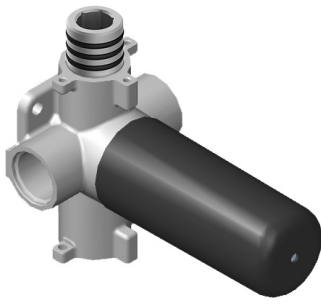

SHOWER
Sento M-Series Thermostatic
Shower System - Shower with
Handshower
GL2.022WD-LM58E0

GRAFF®

Information

- 3/4" thermostatic valve and trim
- 3/4" 2-way diverter valve
- 8" showerhead with 12" wall-mounted shower arm
- Showerhead features no-clog, easy-clean spray nozzles
- Handshower set with wall bracket and 59" hose (PVD finishes use 59" flex hose)
- Optional extension kit
- Flow rates: showerhead \leq 1.8 max gpm, handshower \leq 1.5 max gpm
- CALGreen

Finishes

G-8006

M-Series

3/4" Concealed Thermostatic Rough Valve

Product Features

- 12.9 gpm @ 60 psi
- 3/4" universal inlets
- Built-in service stops
- Stacking outlet feature
- Complete serviceability from front of all units
- Supplied with protective plastic cover
- CalGreen compliant dependent on functions

www.graff-faucets.com | phone: 800-954-4723

SHOWER
 Two-Way Diverter Volume Control
 Valve WITH Off Function and Pass-
 Through
G-8052

Information

- 11.7 gpm @ 60 psi
- 3/4" universal inlets/outlets with female threads
- Operates one function at a time
- Stacking inlet and pass-through port feature
- Supplied with protective plastic cover
- CALGreen compliant depending on functions

Finishes

Unfinished Unfinished Architectural
Brass Brushed Brass White

G-8052 M-Series
 2-Way Diverter Volume Control Valve
 WITH Off Function and Pass-Through

Product Features

- 12.1 gpm @ 60 psi
- 3/4" universal inlets/outlets with female threads
- Stacking inlet and pass-through port feature
- Supplied with protective plastic cover
- CalGreen compliant dependent on functions