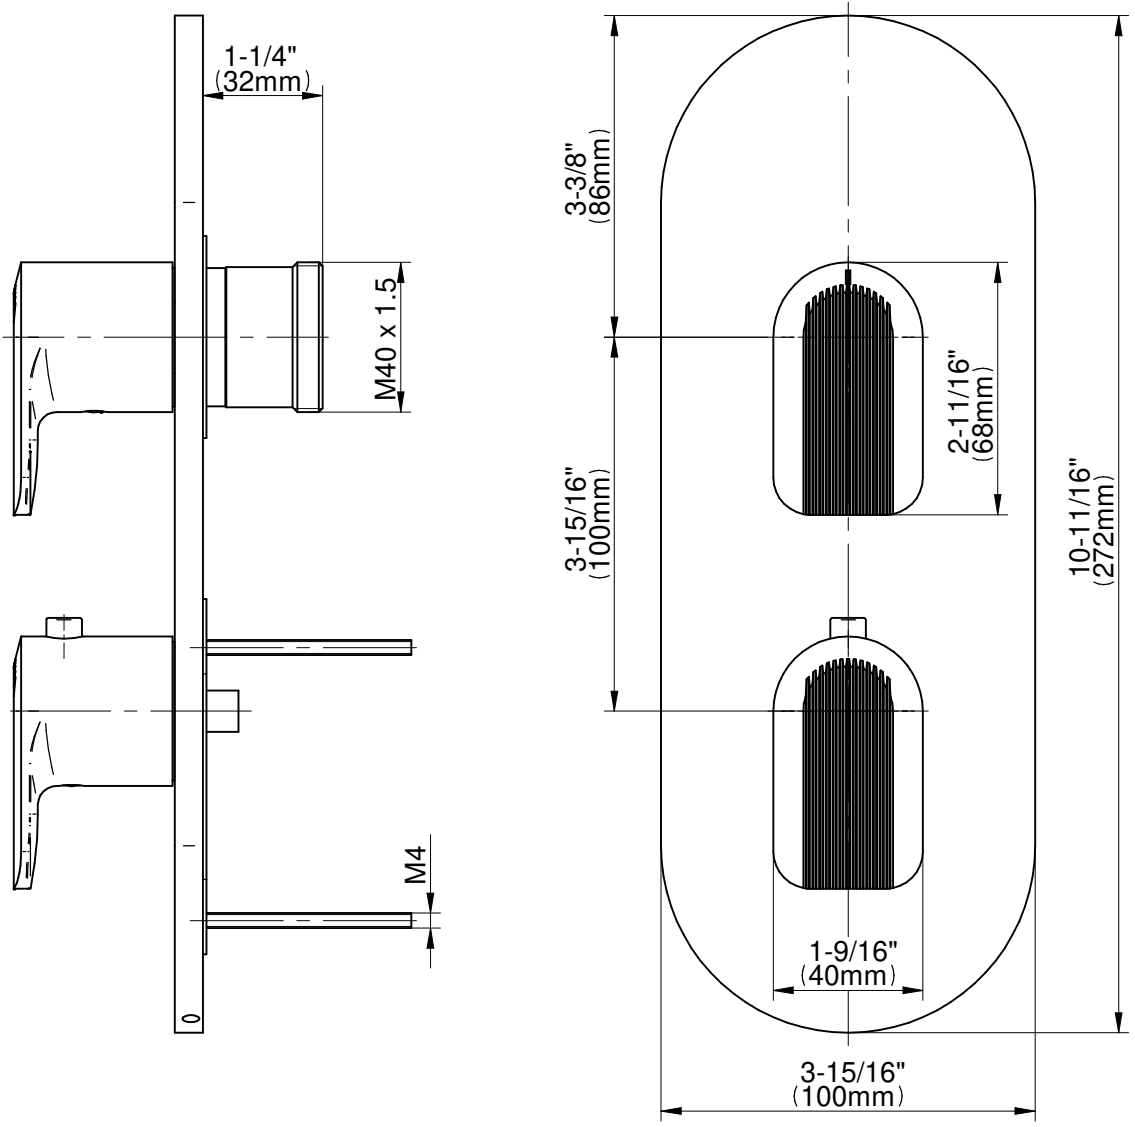

SHOWER
Sento M-Series Thermostatic
Shower System - Shower with
Handshower
GL2.022WD-LM58E0

GRAFF®

Information

- 3/4" thermostatic valve and trim
- 3/4" 2-way diverter valve
- 8" showerhead with 12" wall-mounted shower arm
- Showerhead features no-clog, easy-clean spray nozzles
- Handshower set with wall bracket and 59" hose (PVD finishes use 59" flex hose)
- Optional extension kit
- Flow rates: showerhead \leq 1.8 max gpm, handshower \leq 1.5 max gpm
- CALGreen

SHOWER
Sento M-Series Valve Trim with
Two Handles

GRAFF®

Information

- Two metal handles
- Decorative trim plate
- Use with M-Series rough valves
- ADA

Finishes

G-8047-LM58E0-T

M-Series Series

SHOWER
Thermostatic Rough Valve
G-8006

www.graff-faucets.com | phone: 800-954-4723

SHOWER
 Two-Way Diverter Volume Control
 Valve WITH Off Function and Pass-
 Through
G-8052

Information

- 11.7 gpm @ 60 psi
- 3/4" universal inlets/outlets with female threads
- Operates one function at a time
- Stacking inlet and pass-through port feature
- Supplied with protective plastic cover
- CALGreen compliant depending on functions