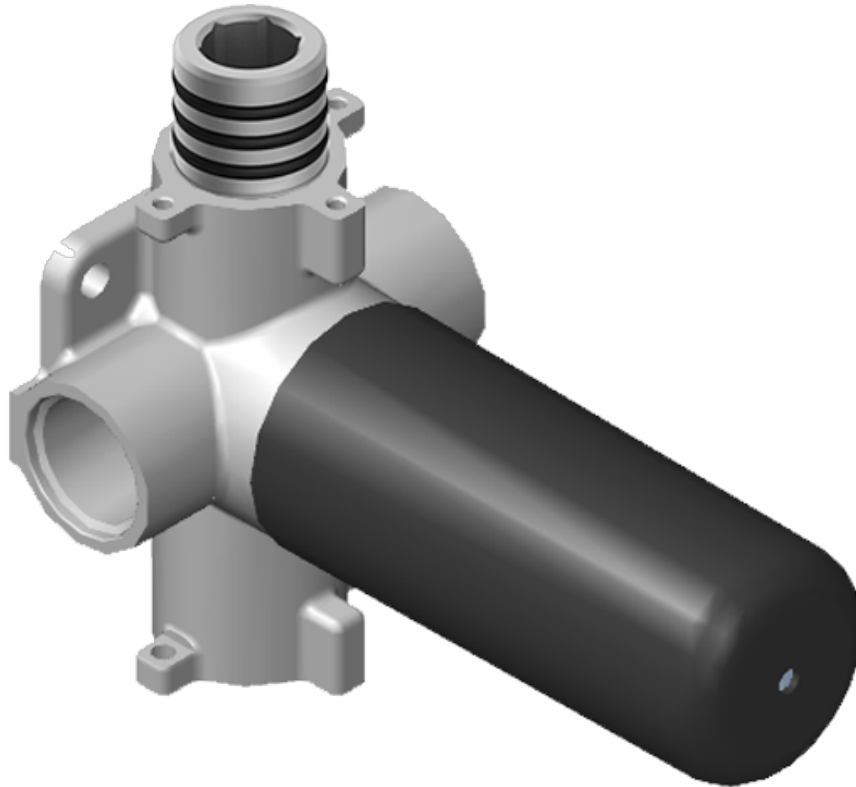

SHOWER
Sento M-Series Thermostatic
Shower System - Shower with
Handshower
GL2.022WD-LM58E0

GRAFF®

Information

- 3/4" thermostatic valve and trim
- 3/4" 2-way diverter valve
- 8" showerhead with 12" wall-mounted shower arm
- Showerhead features no-clog, easy-clean spray nozzles
- Handshower set with wall bracket and 59" hose (PVD finishes use 59" flex hose)
- Optional extension kit
- Flow rates: showerhead \leq 1.8 max gpm, handshower \leq 1.5 max gpm
- CALGreen

Finishes

G-8006

M-Series

3/4" Concealed Thermostatic Rough Valve

Product Features

- 12.9 gpm @ 60 psi
- 3/4" universal inlets
- Built-in service stops
- Stacking outlet feature
- Complete serviceability from front of all units
- Supplied with protective plastic cover
- CalGreen compliant dependent on functions

www.graff-faucets.com | phone: 800-954-4723

SHOWER
 Two-Way Diverter Volume Control
 Valve WITH Off Function and Pass-
 Through
G-8052

Information

- 11.7 gpm @ 60 psi
- 3/4" universal inlets/outlets with female threads
- Operates one function at a time
- Stacking inlet and pass-through port feature
- Supplied with protective plastic cover
- CALGreen compliant depending on functions

www.graff-faucets.com | phone: 800-954-4723

SHOWER
8" Round Brass Showerhead
G-8449

GRAFF®

Information

- 1/4" thick
- 169 no-clog, easy-clean rubber spray nozzles
- Recommended use with ceiling shower arm
- Recommended for use at no more than 10 degrees tilt
- Showerhead flow rate ≤ 1.8 max gpm
- CALGreen