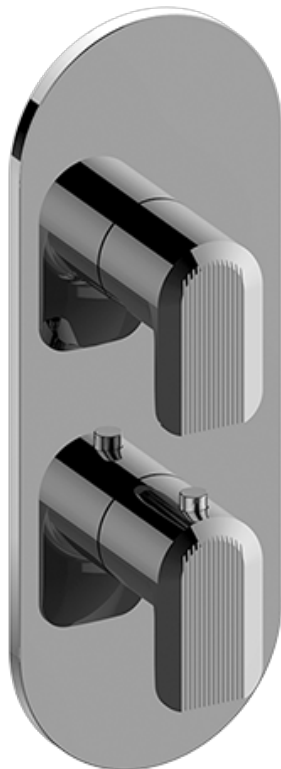

SHOWER
Sento M-Series Thermostatic
Shower System - Shower with
Handshower
GL2.022WD-LM58E0

GRAFF®

Information

- 3/4" thermostatic valve and trim
- 3/4" 2-way diverter valve
- 8" showerhead with 12" wall-mounted shower arm
- Showerhead features no-clog, easy-clean spray nozzles
- Handshower set with wall bracket and 59" hose (PVD finishes use 59" flex hose)
- Optional extension kit
- Flow rates: showerhead \leq 1.8 max gpm, handshower \leq 1.5 max gpm
- CALGreen

SHOWER
Sento M-Series Valve Trim with
Two Handles

GRAFF®

Information

- Two metal handles
- Decorative trim plate
- Use with M-Series rough valves
- ADA

Finishes

G-8047-LM58E0-T

M-Series Series

SHOWER
Thermostatic Rough Valve
G-8006

Finishes

G-8006

M-Series

3/4" Concealed Thermostatic Rough Valve

Product Features

- 12.9 gpm @ 60 psi
- 3/4" universal inlets
- Built-in service stops
- Stacking outlet feature
- Complete serviceability from front of all units
- Supplied with protective plastic cover
- CalGreen compliant dependent on functions

www.graff-faucets.com | phone: 800-954-4723

SHOWER
 Two-Way Diverter Volume Control
 Valve WITH Off Function and Pass-
 Through
G-8052

Information

- 11.7 gpm @ 60 psi
- 3/4" universal inlets/outlets with female threads
- Operates one function at a time
- Stacking inlet and pass-through port feature
- Supplied with protective plastic cover
- CALGreen compliant depending on functions