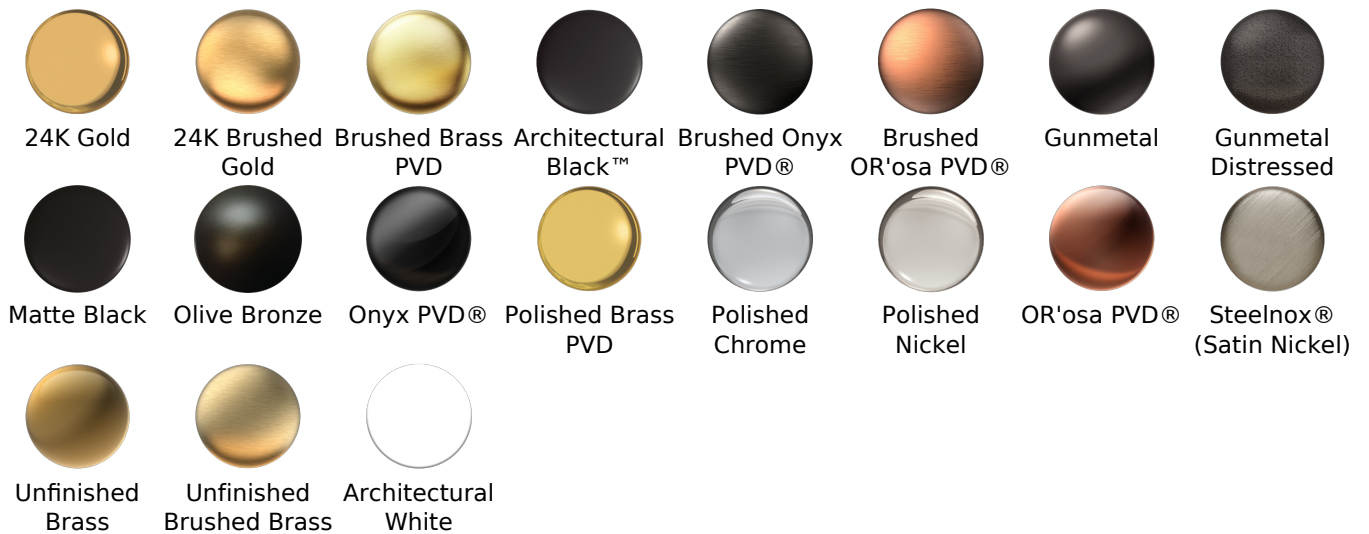

Information

- Brass spiral flexible hose with conical nut

Finishes