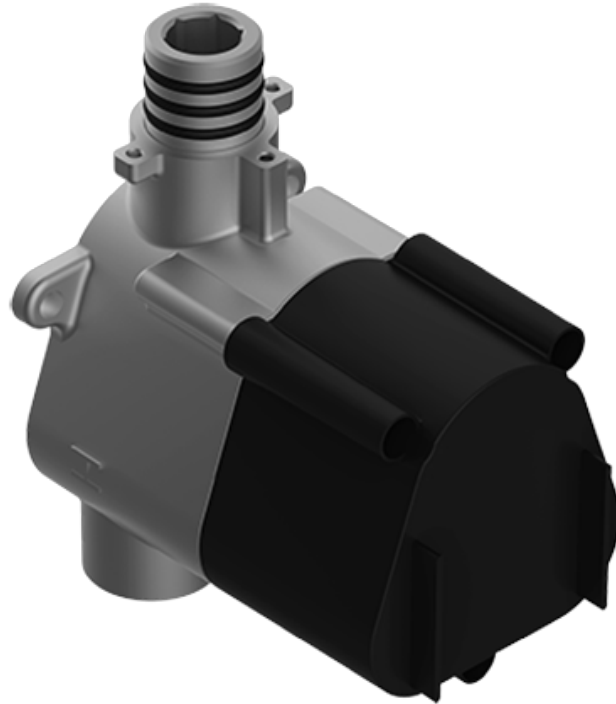

SHOWER
Sento M-Series Thermostatic
Shower System - Shower with
Handshower
GL2.022WD-LM58E0

GRAFF®

Information

- 3/4" thermostatic valve and trim
- 3/4" 2-way diverter valve
- 8" showerhead with 12" wall-mounted shower arm
- Showerhead features no-clog, easy-clean spray nozzles
- Handshower set with wall bracket and 59" hose (PVD finishes use 59" flex hose)
- Optional extension kit
- Flow rates: showerhead \leq 1.8 max gpm, handshower \leq 1.5 max gpm
- CALGreen

SHOWER
Sento M-Series Valve Trim with
Two Handles

GRAFF®

Information

- Two metal handles
- Decorative trim plate
- Use with M-Series rough valves
- ADA

Finishes

G-8047-LM58E0-T

M-Series Series

SHOWER
Thermostatic Rough Valve
G-8006

Finishes

G-8006

M-Series

3/4" Concealed Thermostatic Rough Valve

Product Features

- 12.9 gpm @ 60 psi
- 3/4" universal inlets
- Built-in service stops
- Stacking outlet feature
- Complete serviceability from front of all units
- Supplied with protective plastic cover
- CalGreen compliant dependent on functions

www.graff-faucets.com | phone: 800-954-4723

SHOWER
 Two-Way Diverter Volume Control
 Valve WITH Off Function and Pass-
 Through
G-8052

Information

- 11.7 gpm @ 60 psi
- 3/4" universal inlets/outlets with female threads
- Operates one function at a time
- Stacking inlet and pass-through port feature
- Supplied with protective plastic cover
- CALGreen compliant depending on functions