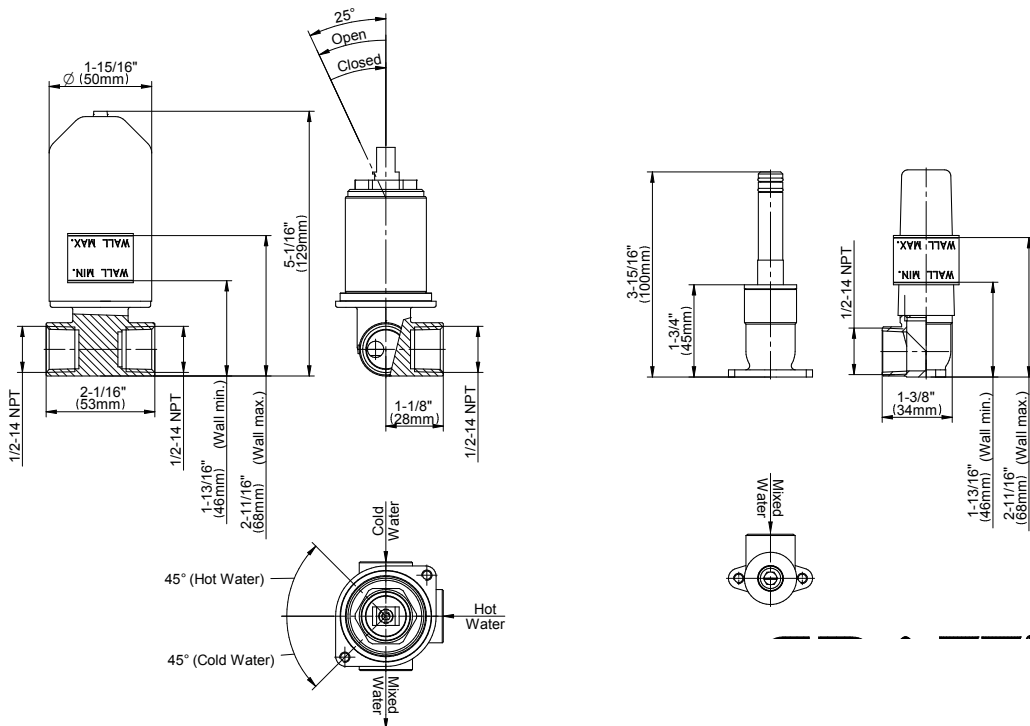

Product Features

- GPM depends on trim

Warranty

- Limited lifetime warranty

For complete warranty information go to <https://www.graff-faucets.com/en-nam/warranty>

The measurements shown are for reference only. Products and specifications shown are subject to change without notice. Revised 6/2018.

www.graff-designs.com | phone: 800-954-4723