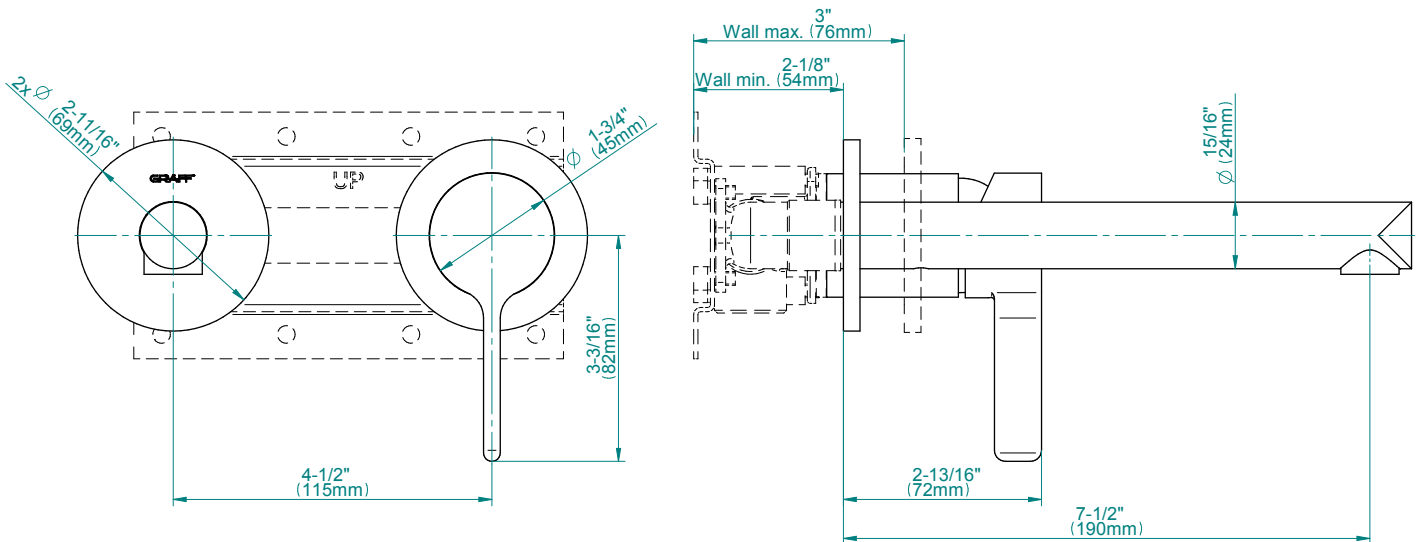

The measurements shown are for reference only. Products and specifications shown are subject to change without notice. Revised 06/2014

www.graff-faucets.com | phone: 800-954-4723