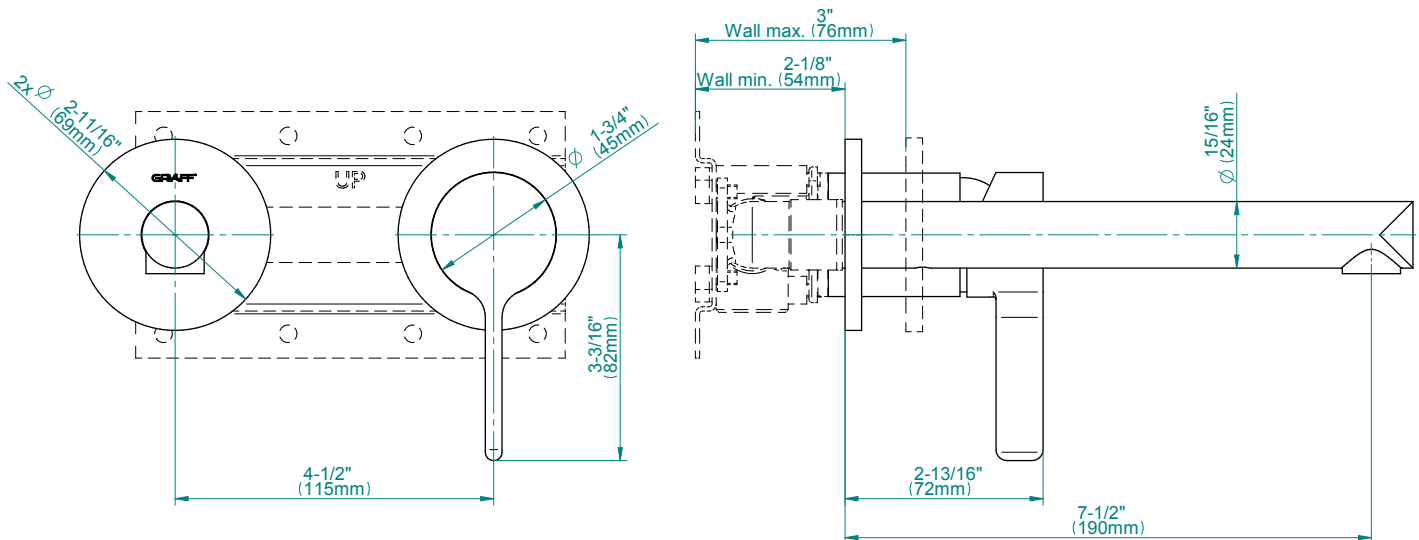

G-6735-LM46W

Terra Collection

Wall-Mounted Lavatory Faucet (Rough and Trim)

GRAFF®
CUTTING EDGE DESIGN

Product Features

- Wall-mount spout and handle installation
- Aerated flow rate ≤ 1.5 max gpm
- 7-1/2" spout reach
- Drain assembly sold separate

Available Finishes

- Polished Chrome
  G-6735-LM46W-PC
- Brushed Nickel
  G-6735-LM46W-BNi
- Polished Nickel
  G-6735-LM46W-PN
- Olive Bronze™
  G-6735-LM46W-OB*

* Special order finish- call for availability

Optional Accessories

- Drain assemblies: G-9955-**, G-9958-**, G-9961-**, G-9962-**
- Matching decorative trap G-9970-**

Code Compliance

- ADA
- CALGreen

Warranty

- Limited lifetime warranty

For complete warranty information go to www.graff-faucets.com/en-nam/warranty