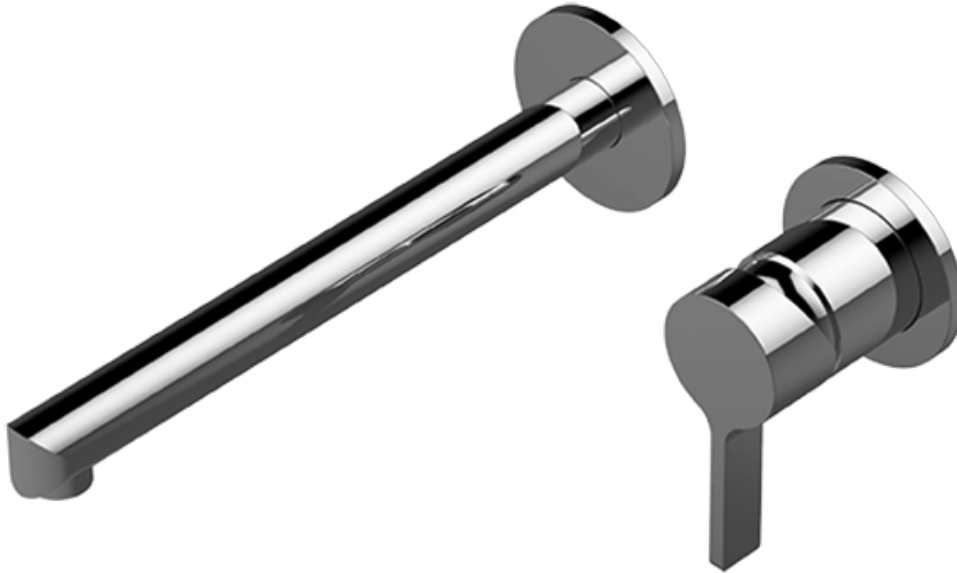

BATHROOM
Terra Wall-Mounted Lavatory
Faucet with Single Handle
G-6735-LM46W

GRAFF®

Information

- Wall-mount spout and handle installation
- Aerated flow rate ≤ 1.2 max gpm
- 7-1/2" spout reach
- Drain assembly not included
- Optional Matching Decorative Trap G-9970
- Optional extension kit
- Handle may be installed on left or right of spout
- ADA
- CALGreen

G-6735-LM46W

Terra Collection

Wall-Mounted Lavatory Faucet (Rough and Trim)

GRAFF[®]
CUTTING EDGE DESIGN

Product Features

- Wall-mount spout and handle installation
- Aerated flow rate ≤ 1.5 max gpm
- 7-1/2" spout reach
- Drain assembly sold separate