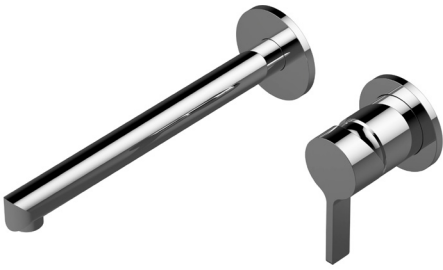

BATHROOM
Terra Wall-Mounted Lavatory
Faucet with Single Handle
G-6735-LM46W

GRAFF®

Information

- Wall-mount spout and handle installation
- Aerated flow rate ≤ 1.2 max gpm
- 7-1/2" spout reach
- Drain assembly not included
- Optional Matching Decorative Trap G-9970
- Optional extension kit
- Handle may be installed on left or right of spout
- ADA
- CALGreen

G-6735-LM46W

Terra Collection

Wall-Mounted Lavatory Faucet (Rough and Trim)

GRAFF[®]
CUTTING EDGE DESIGN

Product Features

- Wall-mount spout and handle installation
- Aerated flow rate ≤ 1.5 max gpm
- 7-1/2" spout reach
- Drain assembly sold separate