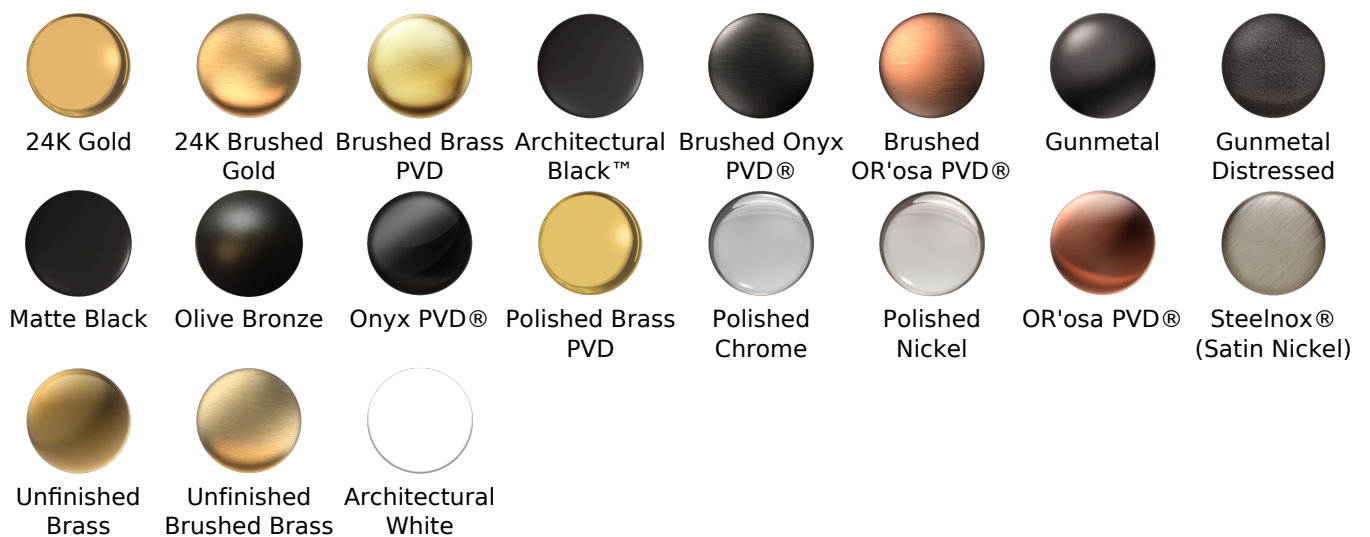

SHOWER  
 Sento M-Series Valve Trim with  
 Four Handles  
**G-8058-LM59E0-T**

**Information**

- Four metal handles
- Decorative trim plate
- Use with M-Series rough valves
- ADA

**Finishes**

# G-8058-LM59E0-T