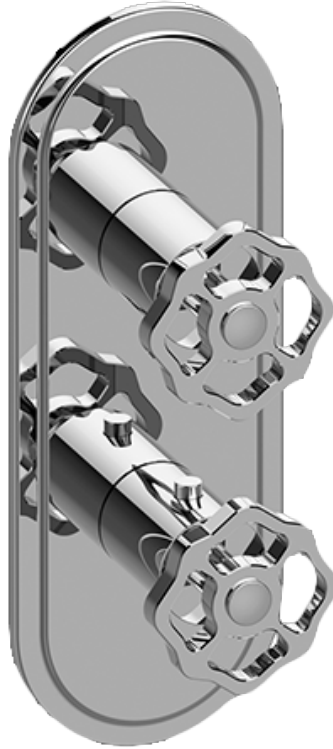

SHOWER
Vintage M-Series Thermostatic
Shower System - Shower with
Handshower
GT2.022WD-C18E0

GRAFF®

Information

- 3/4" thermostatic valve and trim
- 3/4" 2-way diverter valve
- 9" showerhead with 11" wall-mounted shower arm
- Showerhead features no-clog, easy-clean spray nozzles
- Handshower set with wall bracket and 59" hose
- Optional extension kit
- Flow rates: showerhead ≤ 1.8 max gpm, handshower ≤ 1.8 max gpm
- CALGreen

SHOWER
Vintage M-Series Valve Trim with
Two Handles

GRAFF®

Information

- Two metal handles
- Decorative trim plate
- Use with M-Series rough valves

Finishes

24K Gold

24K Brushed
Gold

24K Brushed
Gold with
Black Accents