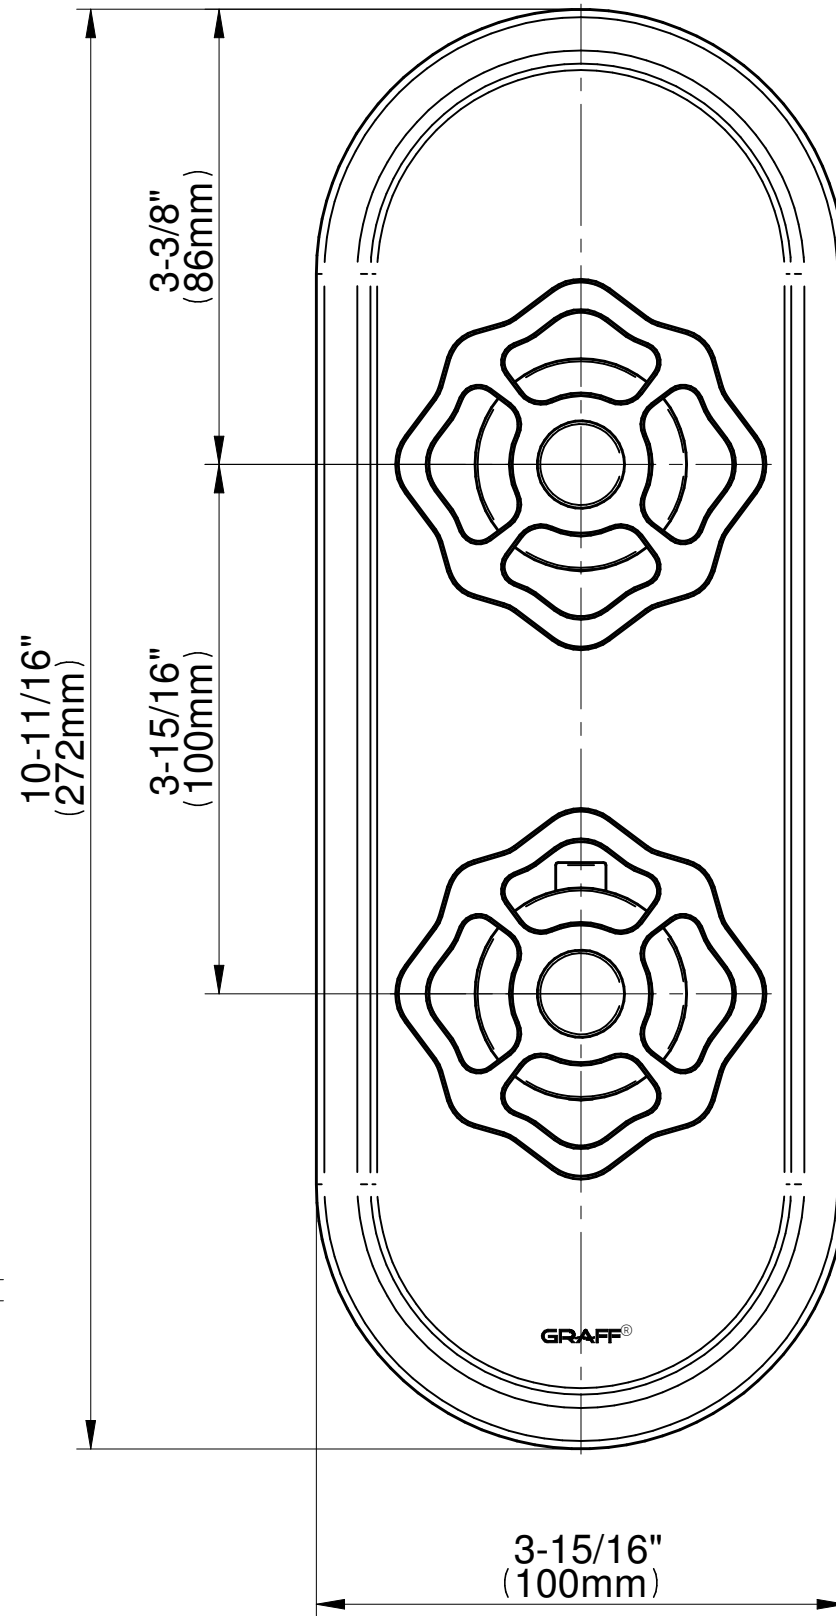

G-8086-C18E0-T

M-Series