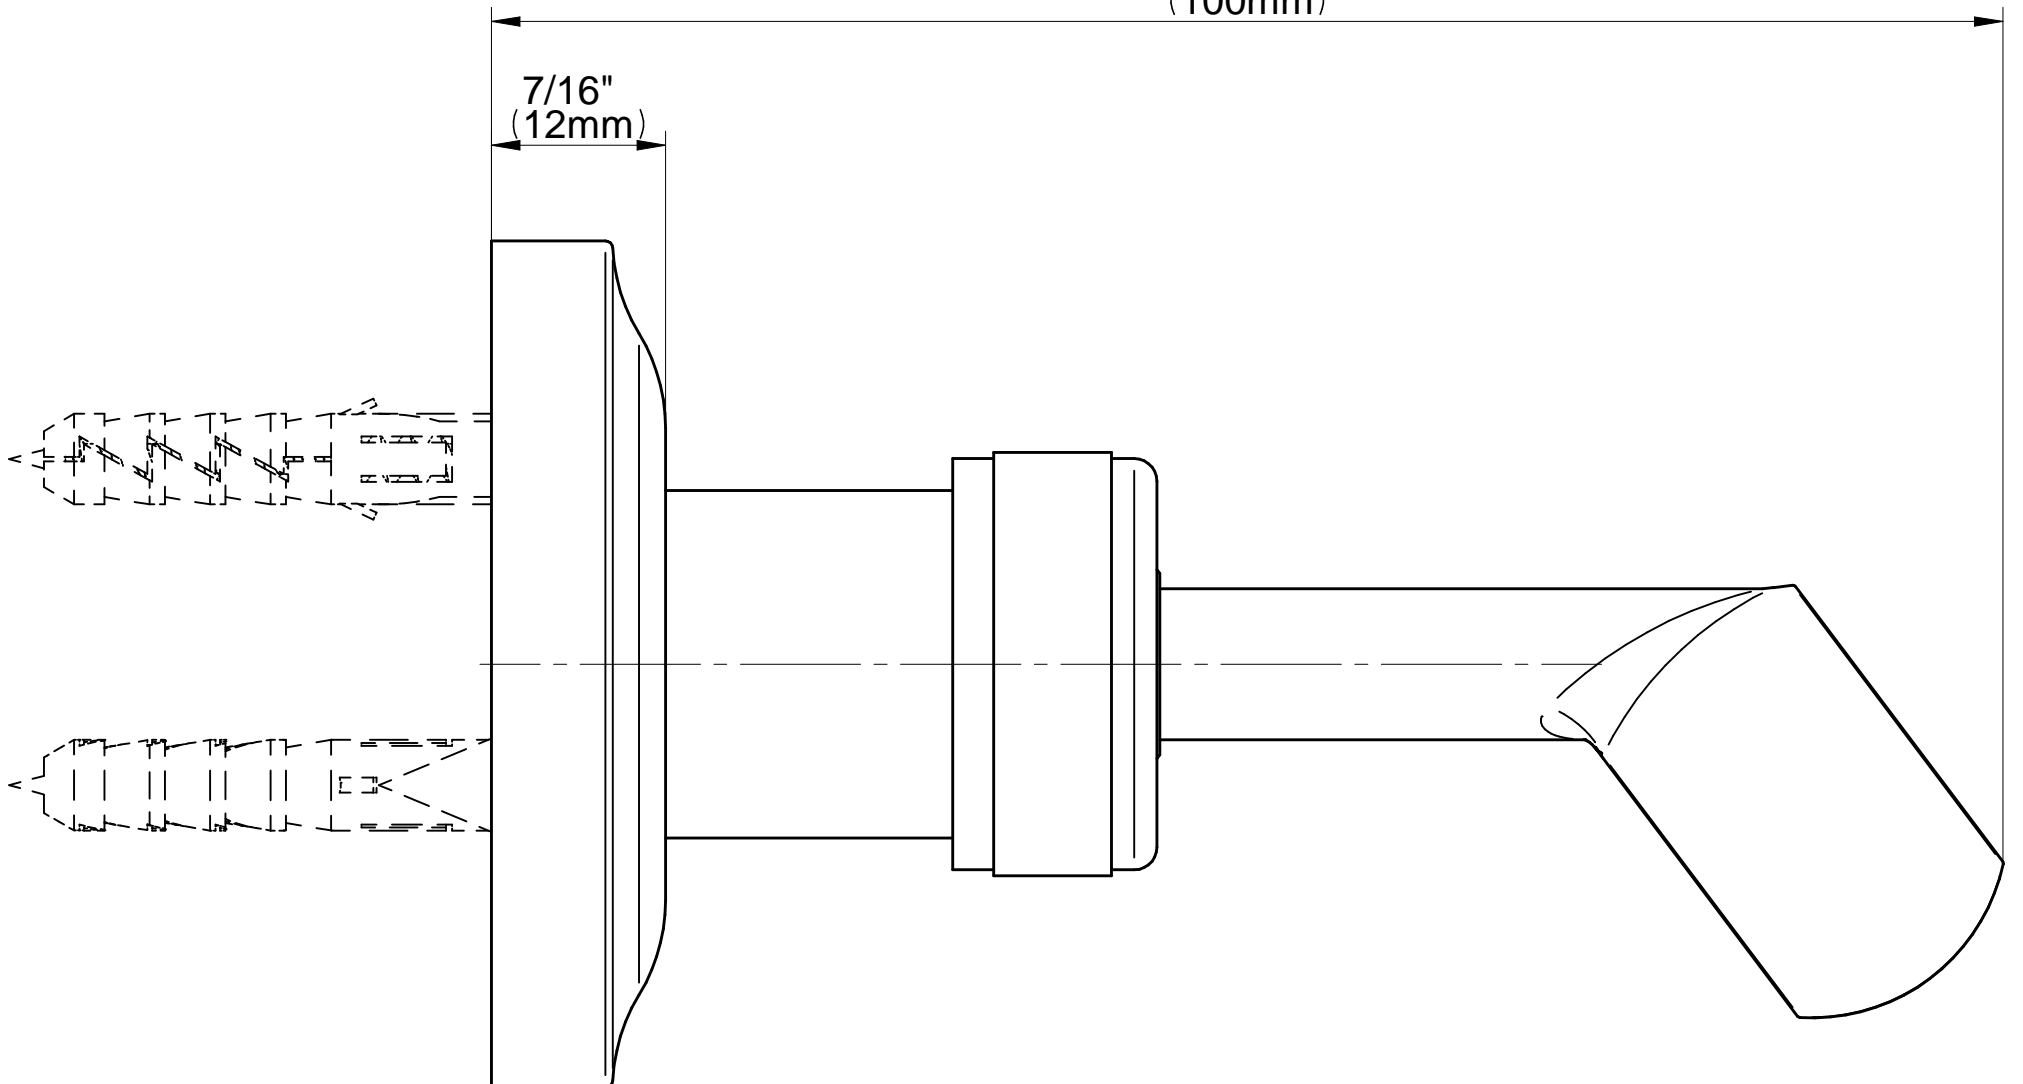

3-15/16"
(100mm)

7/16"
(12mm)

Information

- Solid brass construction
- All-metal handle
- Shower hose not included
- Includes internal backflow preventer
- Handshower flow rate ≤ 1.8 max gpm
- CALGreen

Finishes