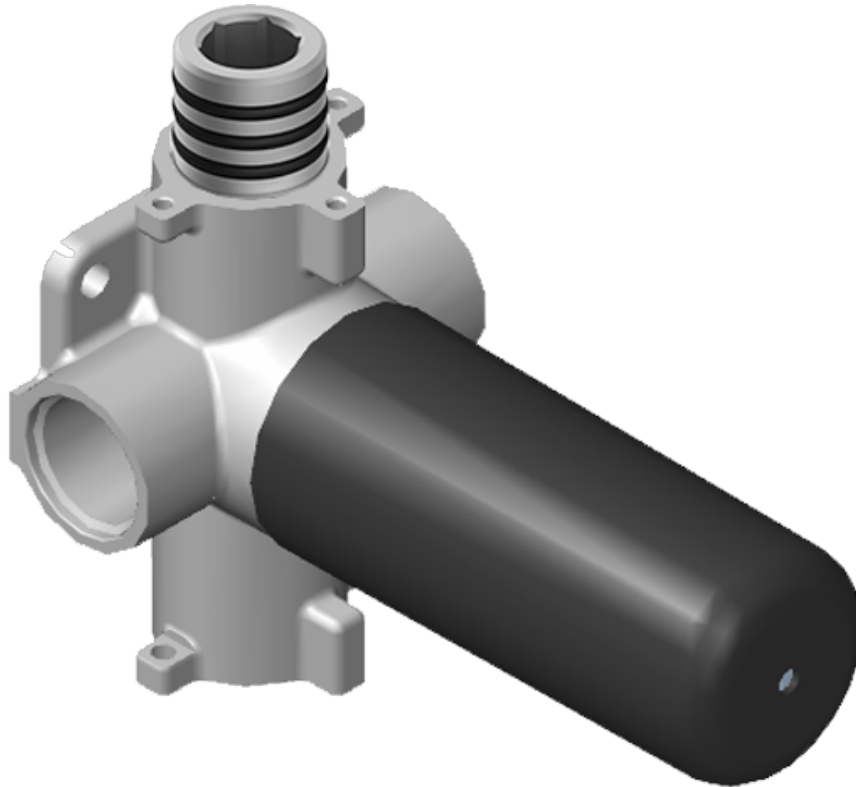

SHOWER
Vintage M-Series Thermostatic
Shower System - Shower with
Handshower
GT2.022WD-C18E0

GRAFF®

Information

- 3/4" thermostatic valve and trim
- 3/4" 2-way diverter valve
- 9" showerhead with 11" wall-mounted shower arm
- Showerhead features no-clog, easy-clean spray nozzles
- Handshower set with wall bracket and 59" hose
- Optional extension kit
- Flow rates: showerhead ≤ 1.8 max gpm, handshower ≤ 1.8 max gpm
- CALGreen

Architectural White

G-8006

M-Series

3/4" Concealed Thermostatic Rough Valve

Product Features

- 12.9 gpm @ 60 psi
- 3/4" universal inlets
- Built-in service stops
- Stacking outlet feature
- Complete serviceability from front of all units
- Supplied with protective plastic cover
- CalGreen compliant dependent on functions

www.graff-faucets.com | phone: 800-954-4723

SHOWER
 Two-Way Diverter Volume Control
 Valve WITH Off Function and Pass-
 Through
G-8052

Information

- 11.7 gpm @ 60 psi
- 3/4" universal inlets/outlets with female threads
- Operates one function at a time
- Stacking inlet and pass-through port feature
- Supplied with protective plastic cover
- CALGreen compliant depending on functions