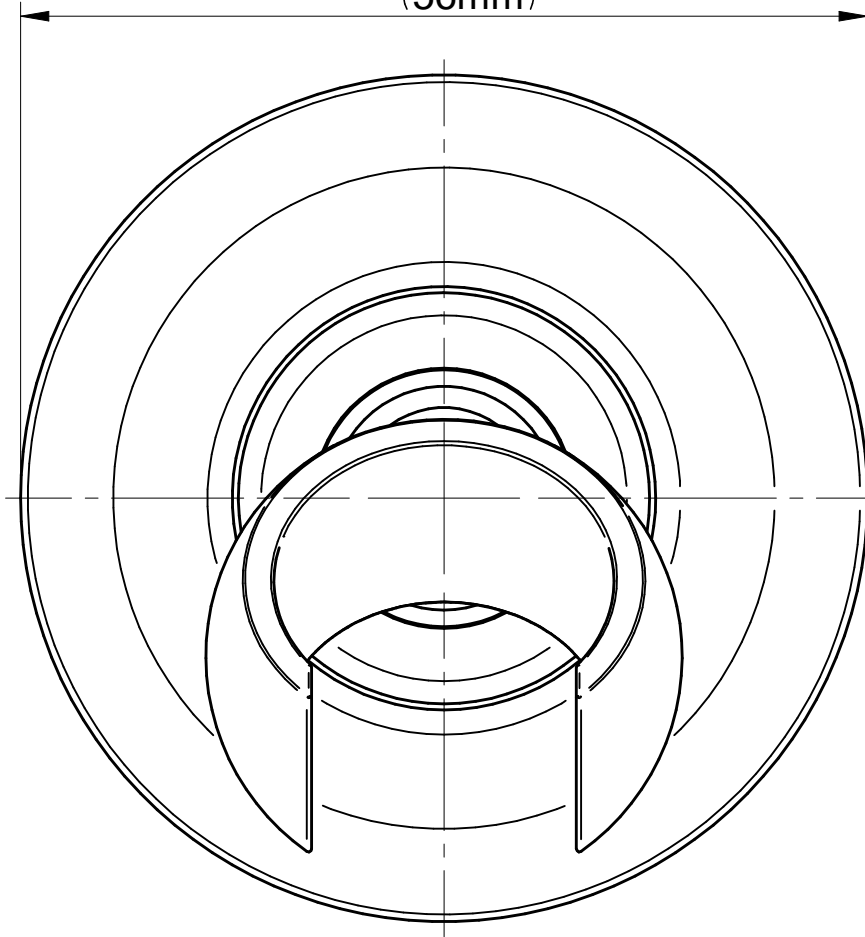

3-15/16"
(100mm)

7/16"
(12mm)

Information

- Solid brass construction
- All-metal handle
- Shower hose not included
- Includes internal backflow preventer
- Handshower flow rate ≤ 1.8 max gpm
- CALGreen

Finishes