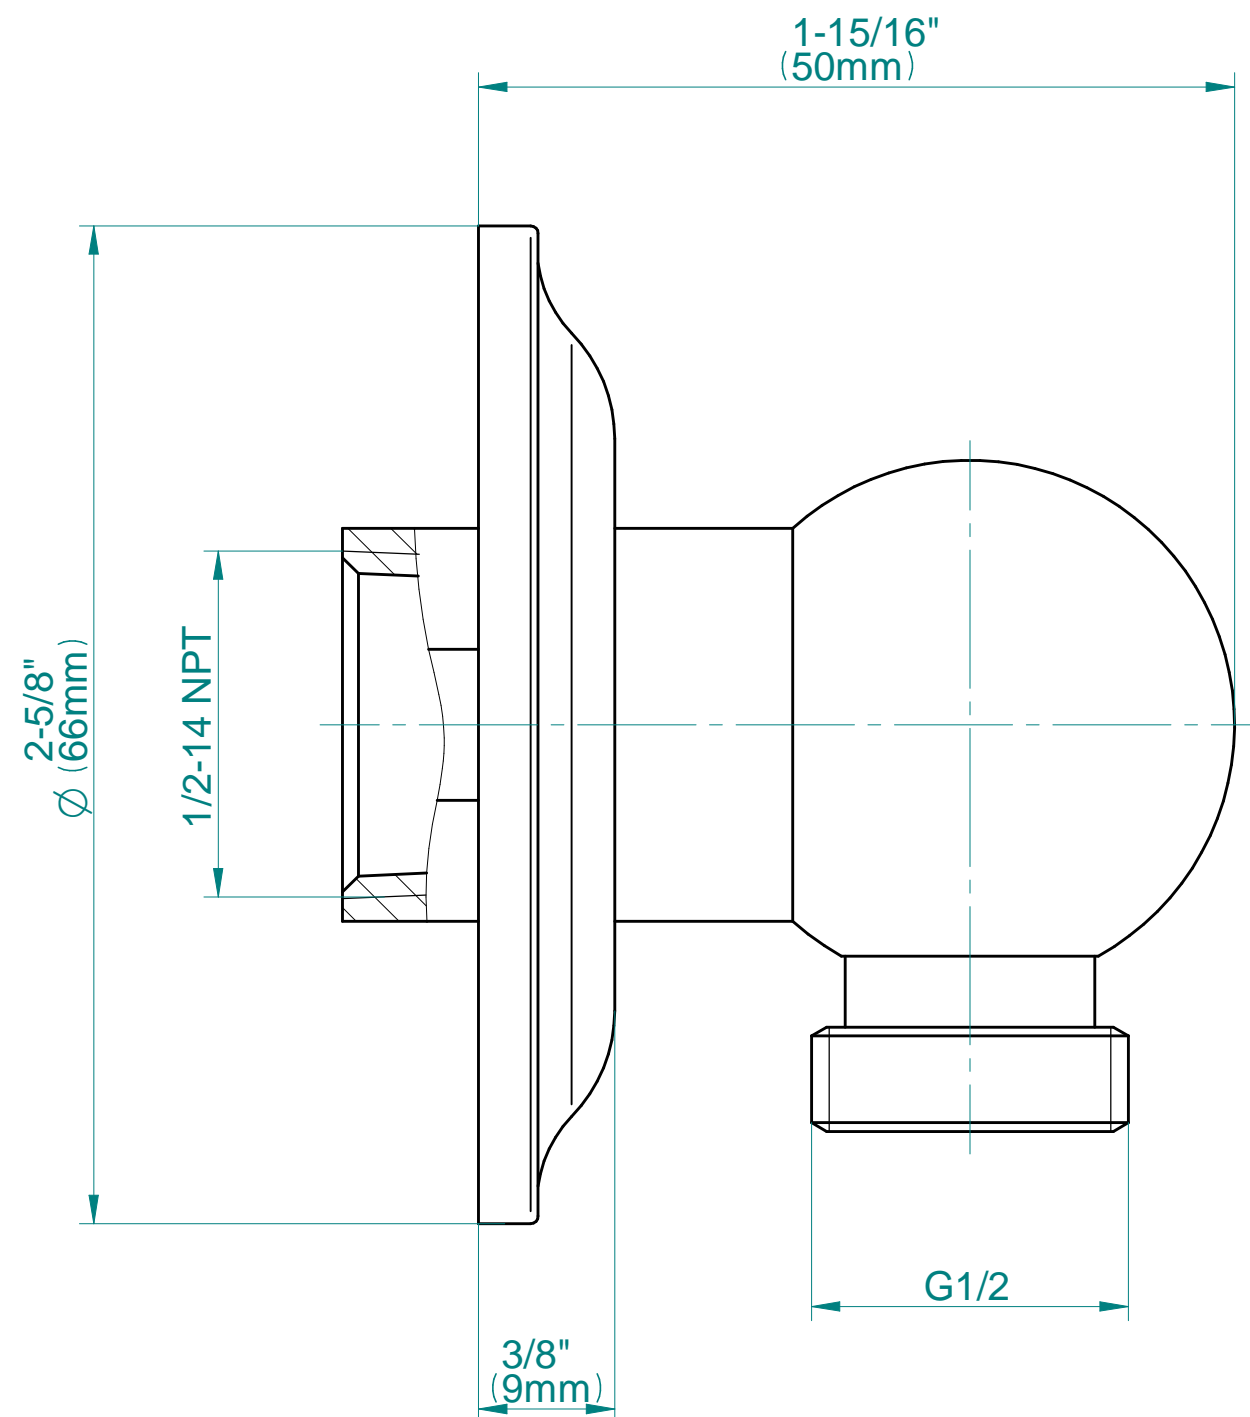

SHOWER
Transitional Wall Bracket for
Handshower
G-8682

GRAFF®

Information

- Solid brass construction
- Swivel holder

Finishes

24K Gold

24K Brushed
Gold

24K Brushed
Gold with
Black Accents