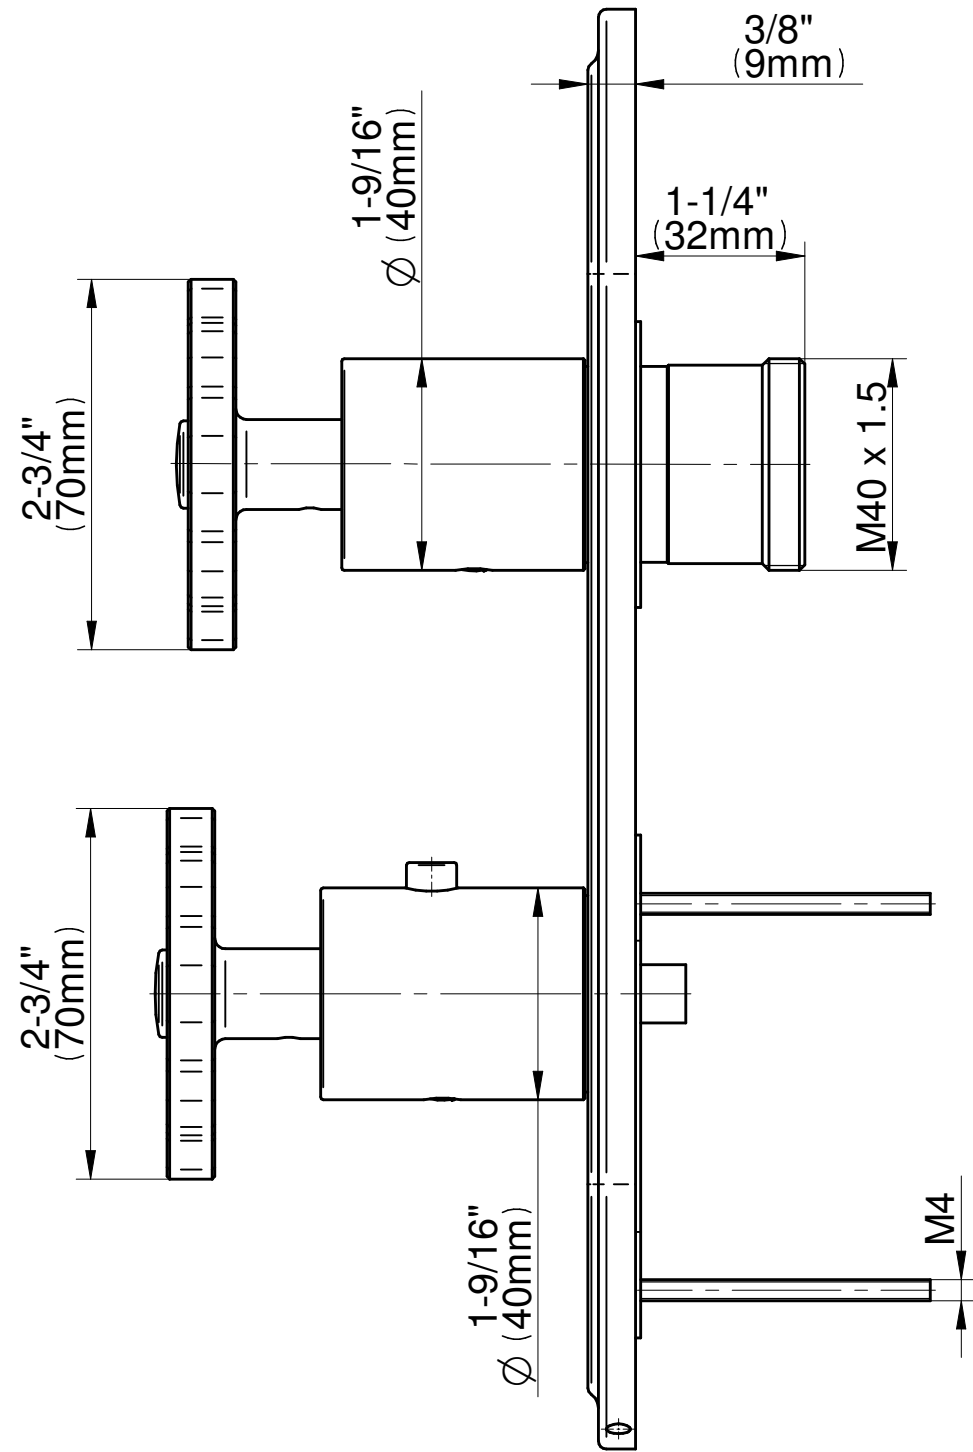

G-8086-C18E0-T

M-Series