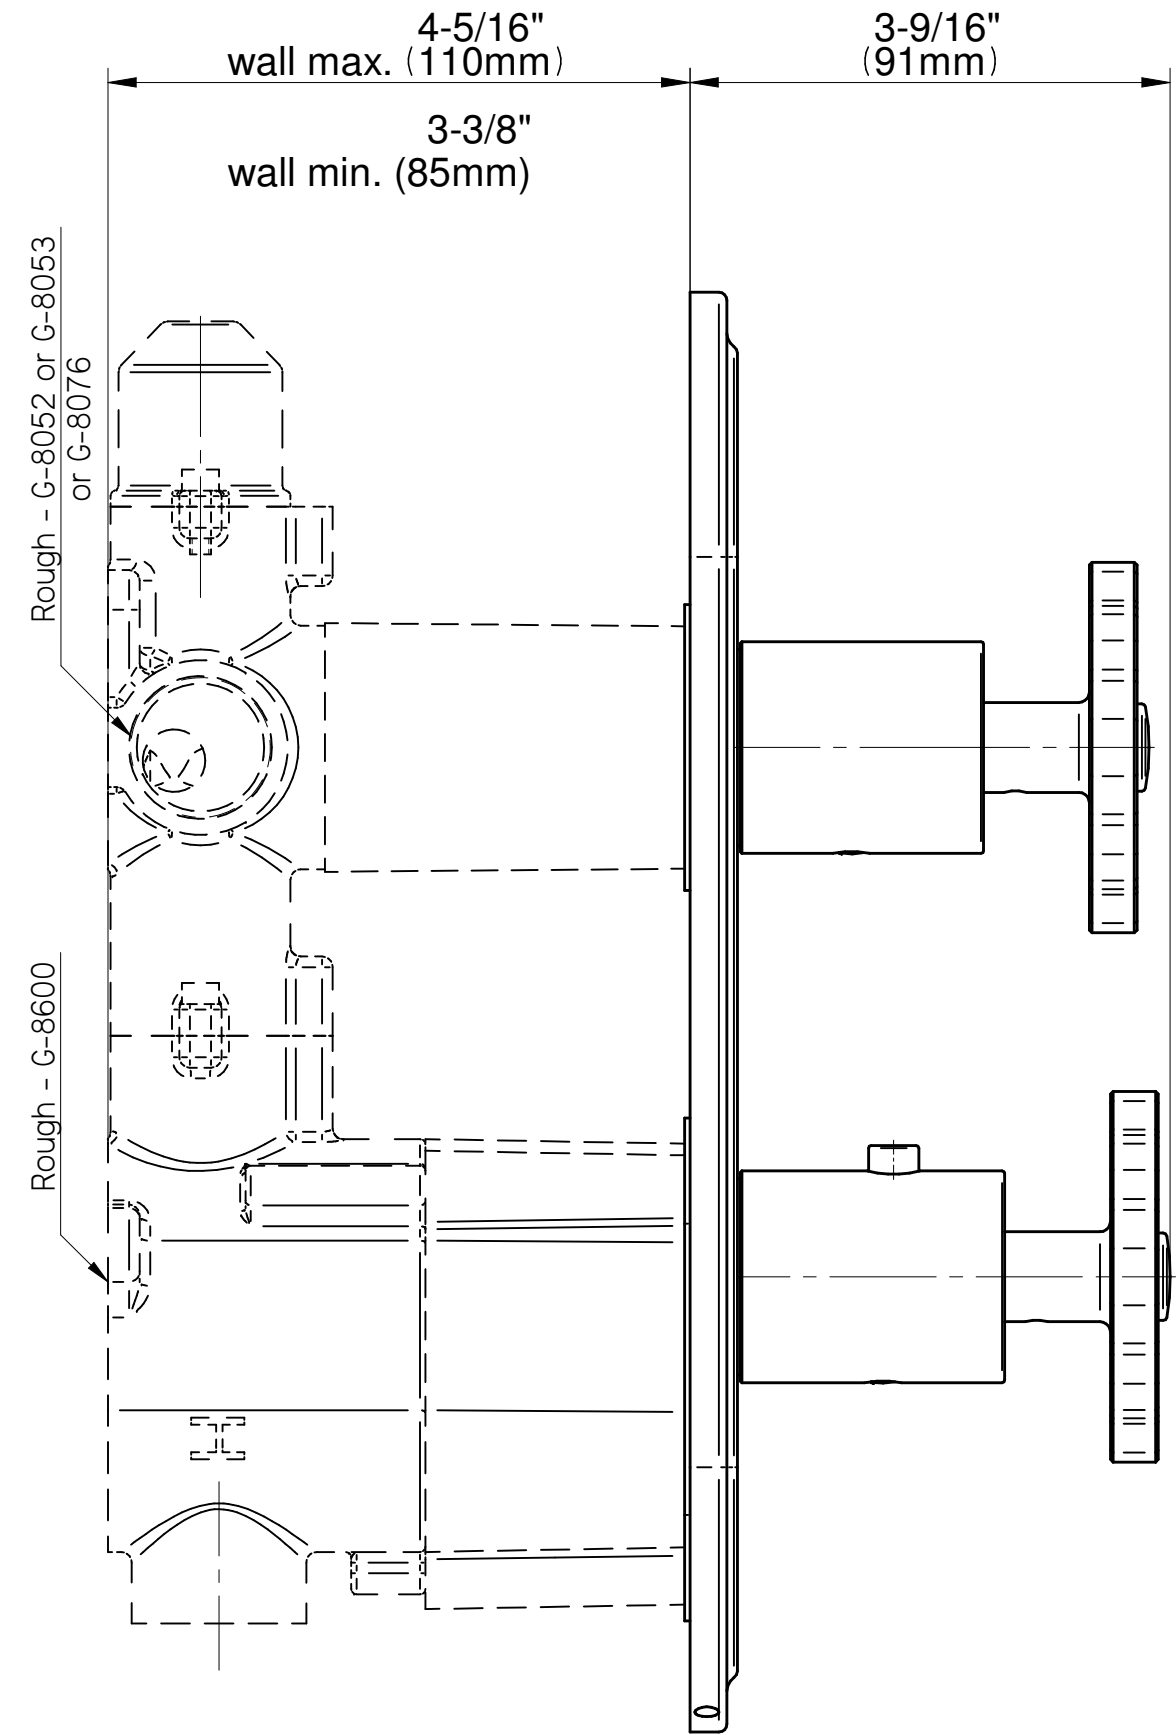

G-8086-C18E0-T

M-Series