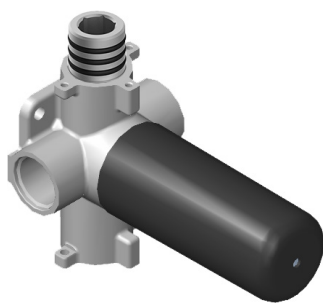

SHOWER
Vintage M-Series Thermostatic
Shower System - Shower with
Handshower
GT2.022WD-C18E0

GRAFF®

Information

- 3/4" thermostatic valve and trim
- 3/4" 2-way diverter valve
- 9" showerhead with 11" wall-mounted shower arm
- Showerhead features no-clog, easy-clean spray nozzles
- Handshower set with wall bracket and 59" hose
- Optional extension kit
- Flow rates: showerhead ≤ 1.8 max gpm, handshower ≤ 1.8 max gpm
- CALGreen

www.graff-faucets.com | phone: 800-954-4723

SHOWER
 Two-Way Diverter Volume Control
 Valve WITH Off Function and Pass-
 Through
G-8052

Information

- 11.7 gpm @ 60 psi
- 3/4" universal inlets/outlets with female threads
- Operates one function at a time
- Stacking inlet and pass-through port feature
- Supplied with protective plastic cover
- CALGreen compliant depending on functions

Architectural White

G-8052 M-Series
 2-Way Diverter Volume Control Valve
 WITH Off Function and Pass-Through

Product Features

- 12.1 gpm @ 60 psi
- 3/4" universal inlets/outlets with female threads
- Stacking inlet and pass-through port feature
- Supplied with protective plastic cover
- CalGreen compliant dependent on functions