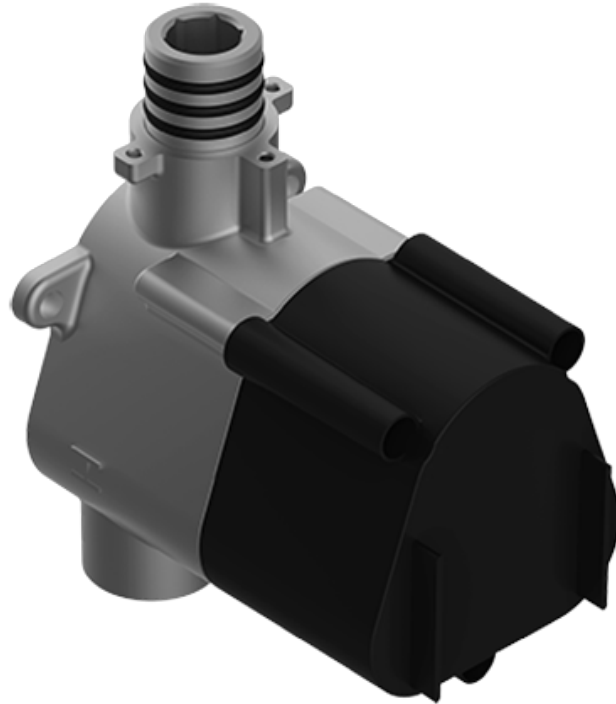

SHOWER
Thermostatic Rough Valve
G-8006

Information

- 12.9 gpm @ 60 psi
- 3/4" universal inlets
- Built-in service stops
- Stacking outlet feature
- Complete serviceability from front of all units
- Supplied with protective plastic cover
- CalGreen compliant dependent on functions

Finishes