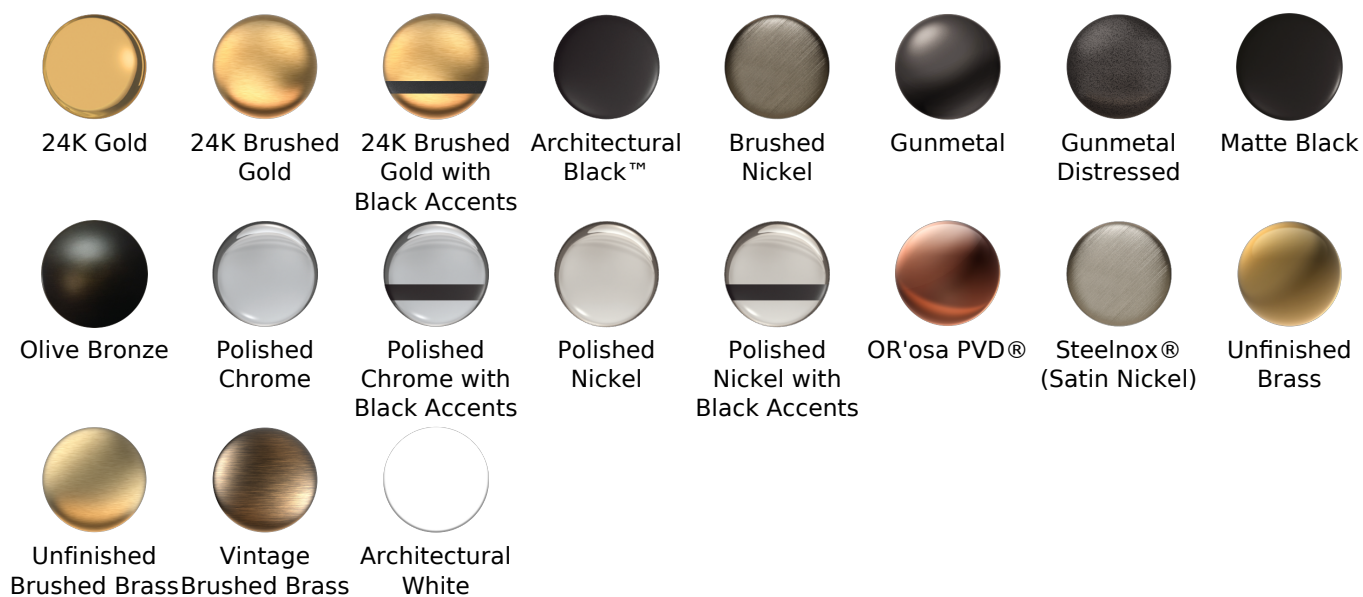

### Available Finishes

- Polished Chrome  
G-8406-PC
- Brushed Nickel  
G-8406-BNi
- Polished Nickel  
G-8406-PN
- Unfinished Brass\*  
G-8406-UB\*
- Olive Bronze  
G-8406-OB\*
- Gold\*  
G-8406-AU\*
- Brushed Gold\*  
G-8406-BAU\*

**Finishes**

## Finishes