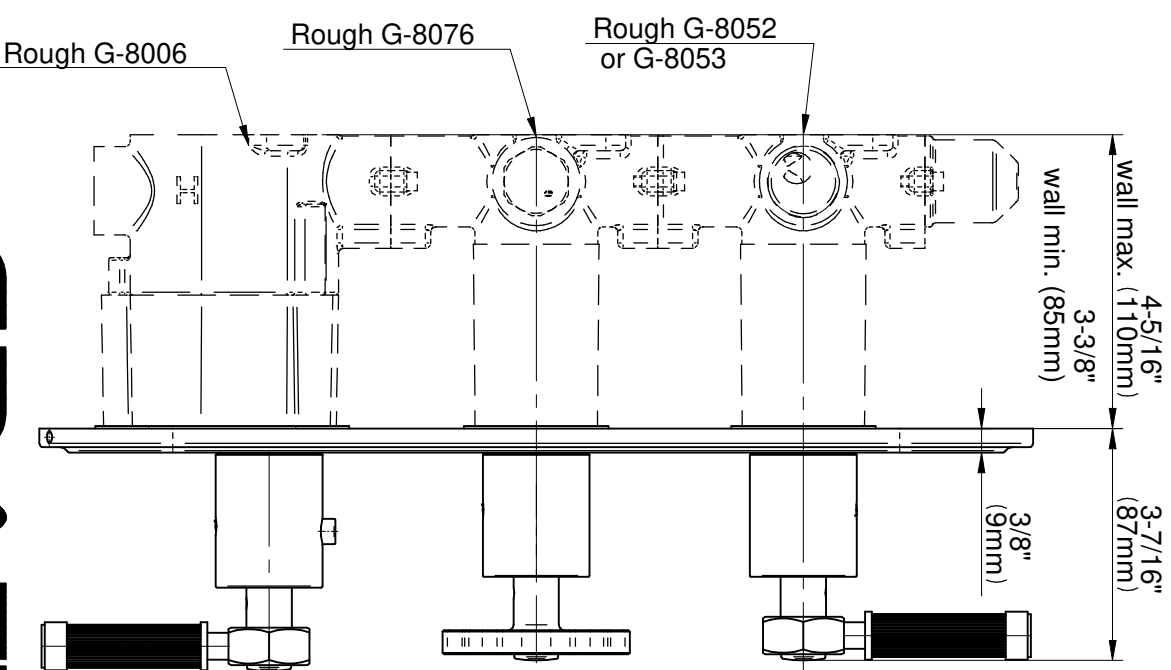

G-8087-ALM56C18-T

Vintage Series