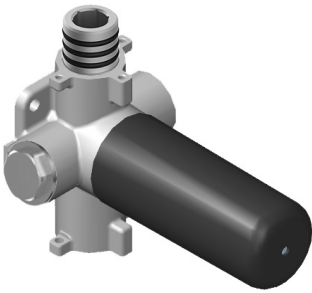

# G-8006

M-Series

3/4" Concealed Thermostatic Rough Valve

# G-8076

M-Series

Stop/Volume Control Rough Valve with Pass-Through

**GRAFF**<sup>®</sup>  
CUTTING EDGE DESIGN