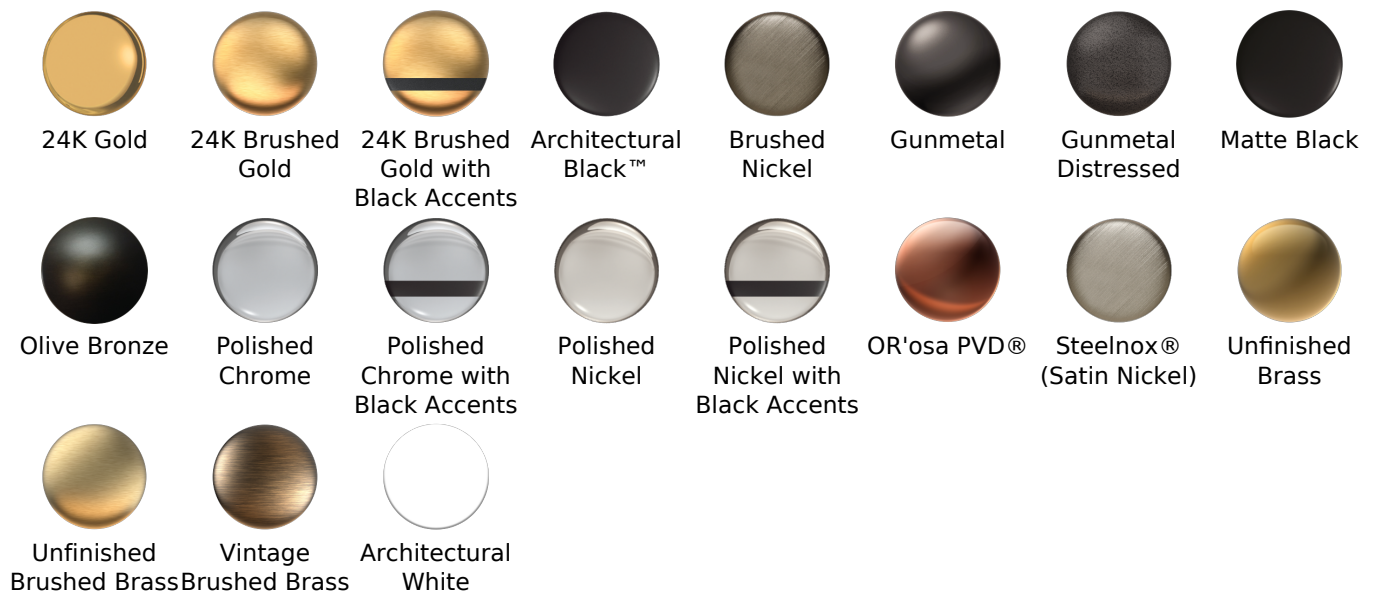

### Available Finishes

- Polished Chrome  
G-8406-PC
- Brushed Nickel  
G-8406-BNi
- Polished Nickel  
G-8406-PN
- Unfinished Brass\*  
G-8406-UB\*
- Olive Bronze  
G-8406-OB\*
- Gold\*  
G-8406-AU\*
- Brushed Gold\*  
G-8406-BAU\*

**Finishes**

## Finishes