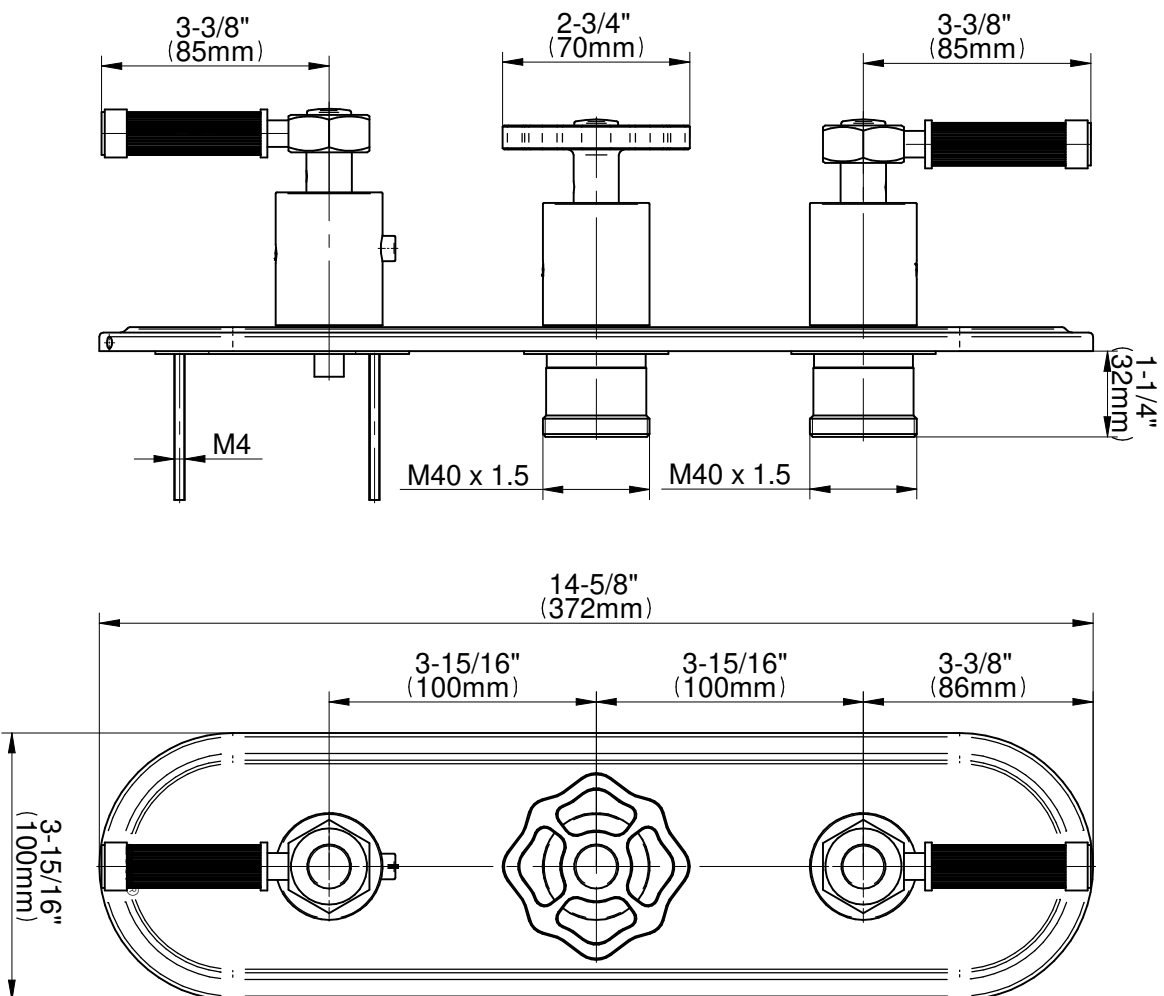

G-8087-ALM56C18-T

Vintage Series