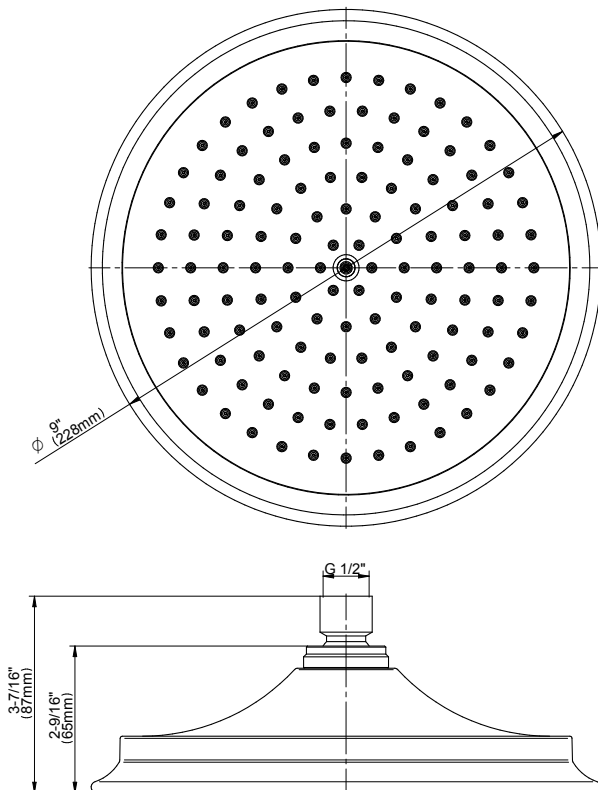

G-8406

Finezza Collection
9" Rain Showerhead

GRAFF®
CUTTING EDGE DESIGN

Product Features

- Sunflower shape
- 126 no-clog, easy-clean rubber spray nozzles
- Showerhead flow rate < 1.8 max gpm

Available Finishes

- Polished Chrome
  G-8406-PC
- Brushed Nickel
  G-8406-BNi
- Polished Nickel
  G-8406-PN
- Unfinished Brass*
  G-8406-UB*
- Olive Bronze
  G-8406-OB*
- Gold*
  G-8406-AU*
- Brushed Gold*
  G-8406-BAU*

* Special order finish- call for availability

Code Compliance

- CALGreen

Warranty

- Limited lifetime warranty

For complete warranty information go to
www.graff-designs.com/en-nam/warranty

The measurements shown are for reference only. Products and specifications shown are subject to change without notice. Revised 12/2017

www.graff-designs.com | phone: 800-954-4723