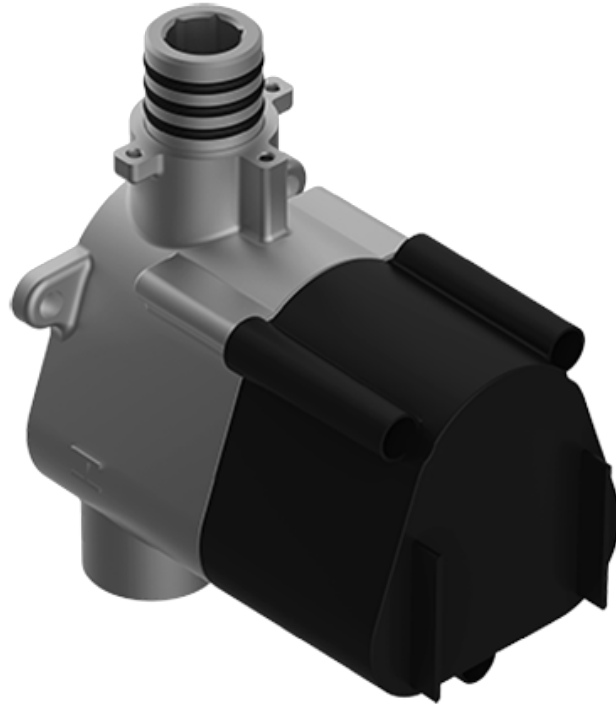

SHOWER  
Vintage M-Series Thermostatic  
Shower System - Shower with  
Handshower  
**GT3.041WB-ALM56C18**

---

**GRAFF®**

## Information

- 3/4" thermostatic valve and trim
- 3/4" stop/volume control valve (2 pieces)
- 9" showerhead with 12" ceiling-mounted shower arm
- Showerhead features no-clog, easy-clean spray nozzle
- Handshower set with wall-mounted slide bar and 59" hose
- Optional extension kit
- Flow rates: showerhead  $\leq 1.8$  max gpm, handshower  $\leq 1.8$  max gpm

SHOWER  
Thermostatic Rough Valve  
**G-8006**

**Information**

- 12.9 gpm @ 60 psi
- 3/4" universal inlets
- Built-in service stops
- Stacking outlet feature
- Complete serviceability from front of all units
- Supplied with protective plastic cover
- CalGreen compliant dependent on functions

# G-8006

M-Series

3/4" Concealed Thermostatic Rough Valve