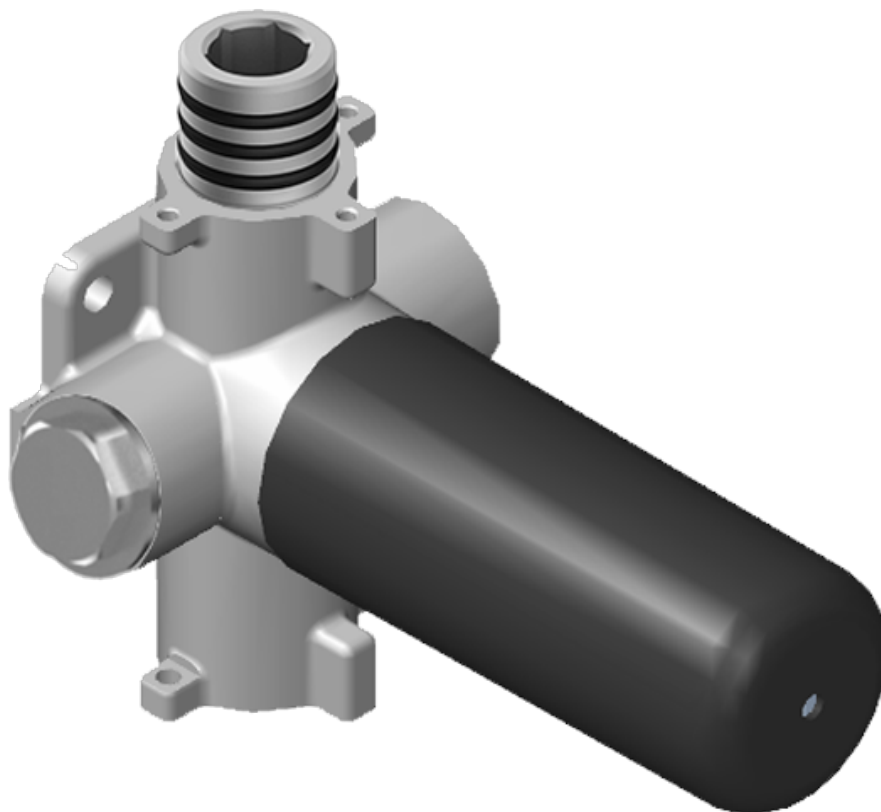

SHOWER
Stop/Volume Control Valve with
Pass Through
G-8076