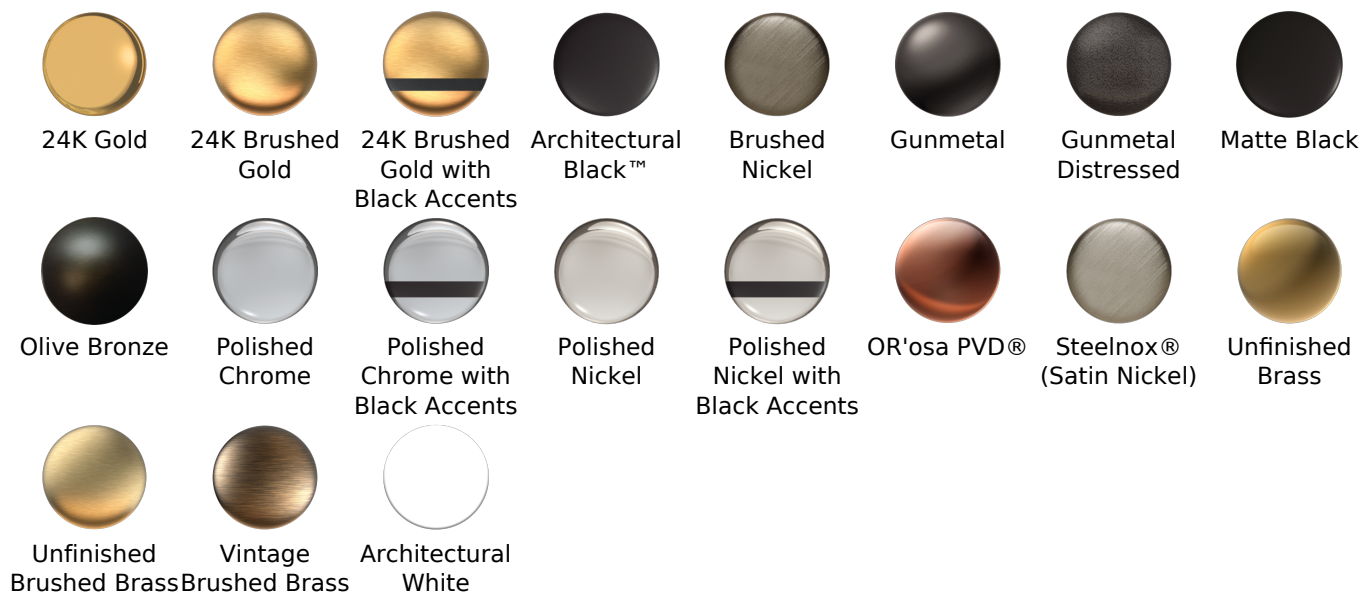

SHOWER
Vintage Wall-Mounted Slide Bar
G-8711

Information

- 27" tall wall-mounted slide bar
- Adjustable bracket fits all hoses with conical nut

Finishes