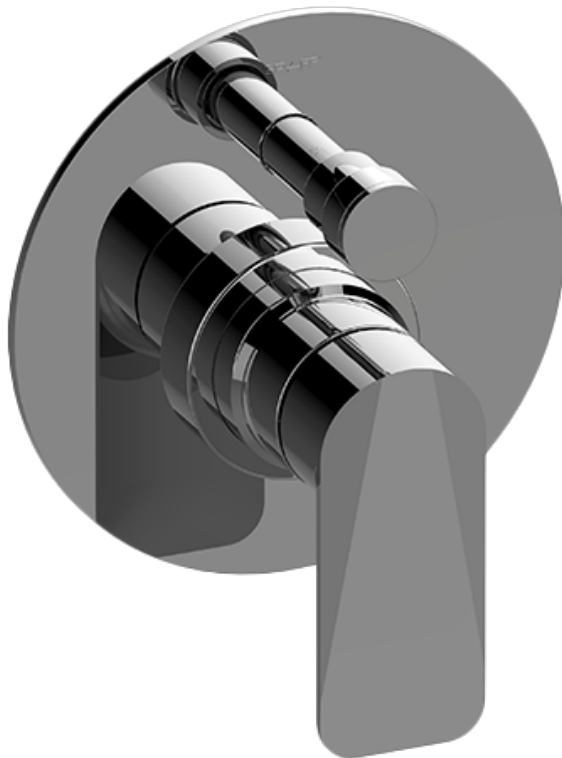

SHOWER
 Sento Pressure Balancing Valve
 Trim with Handle
G-7080-LM59S-T

Information

- Single metal handle
- Decorative trim plate
- Includes push-button diverter
- Use with G-7055 Pressure Balancing Rough Valve
- ADA

Finishes

G-7080-LM59S-T

Sento Series