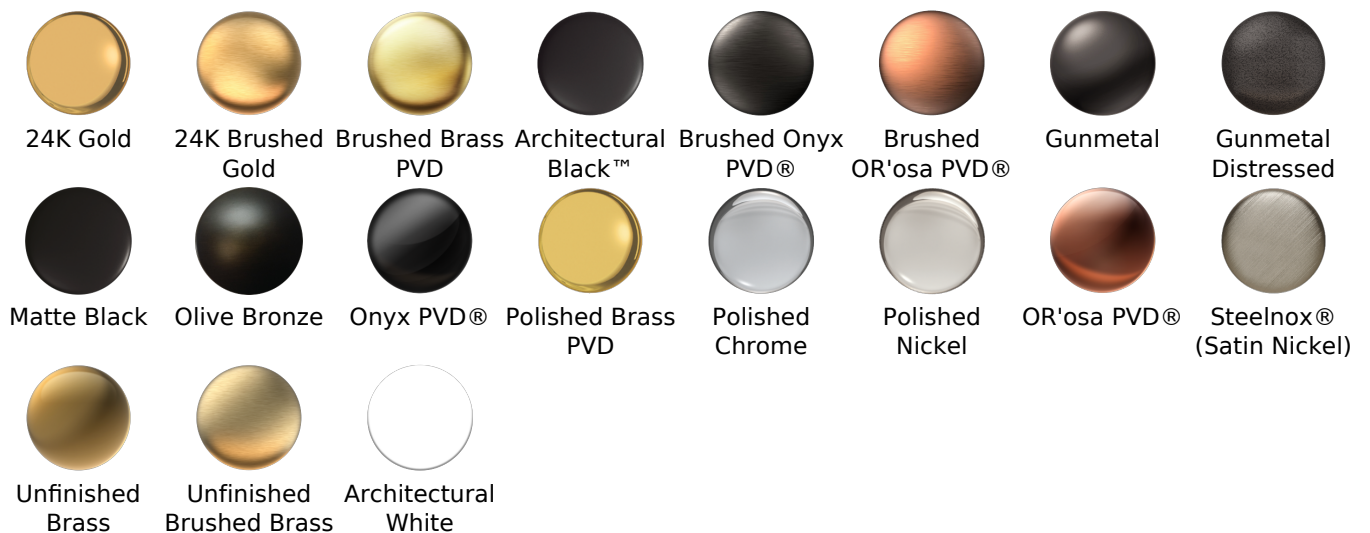

SHOWER
M-Series 3-Way Diverter Valve
Trim with Handle
G-8069-LM59E1-T

Information

- Single metal handle
- Decorative trim plate
- Use with G-8053 3-Way Diverter Control Valve WITH Off Function
- Available Spring 2019 - call for earlier availability
- ADA

Finishes

G-8069-LM59E1-T

Sento Series