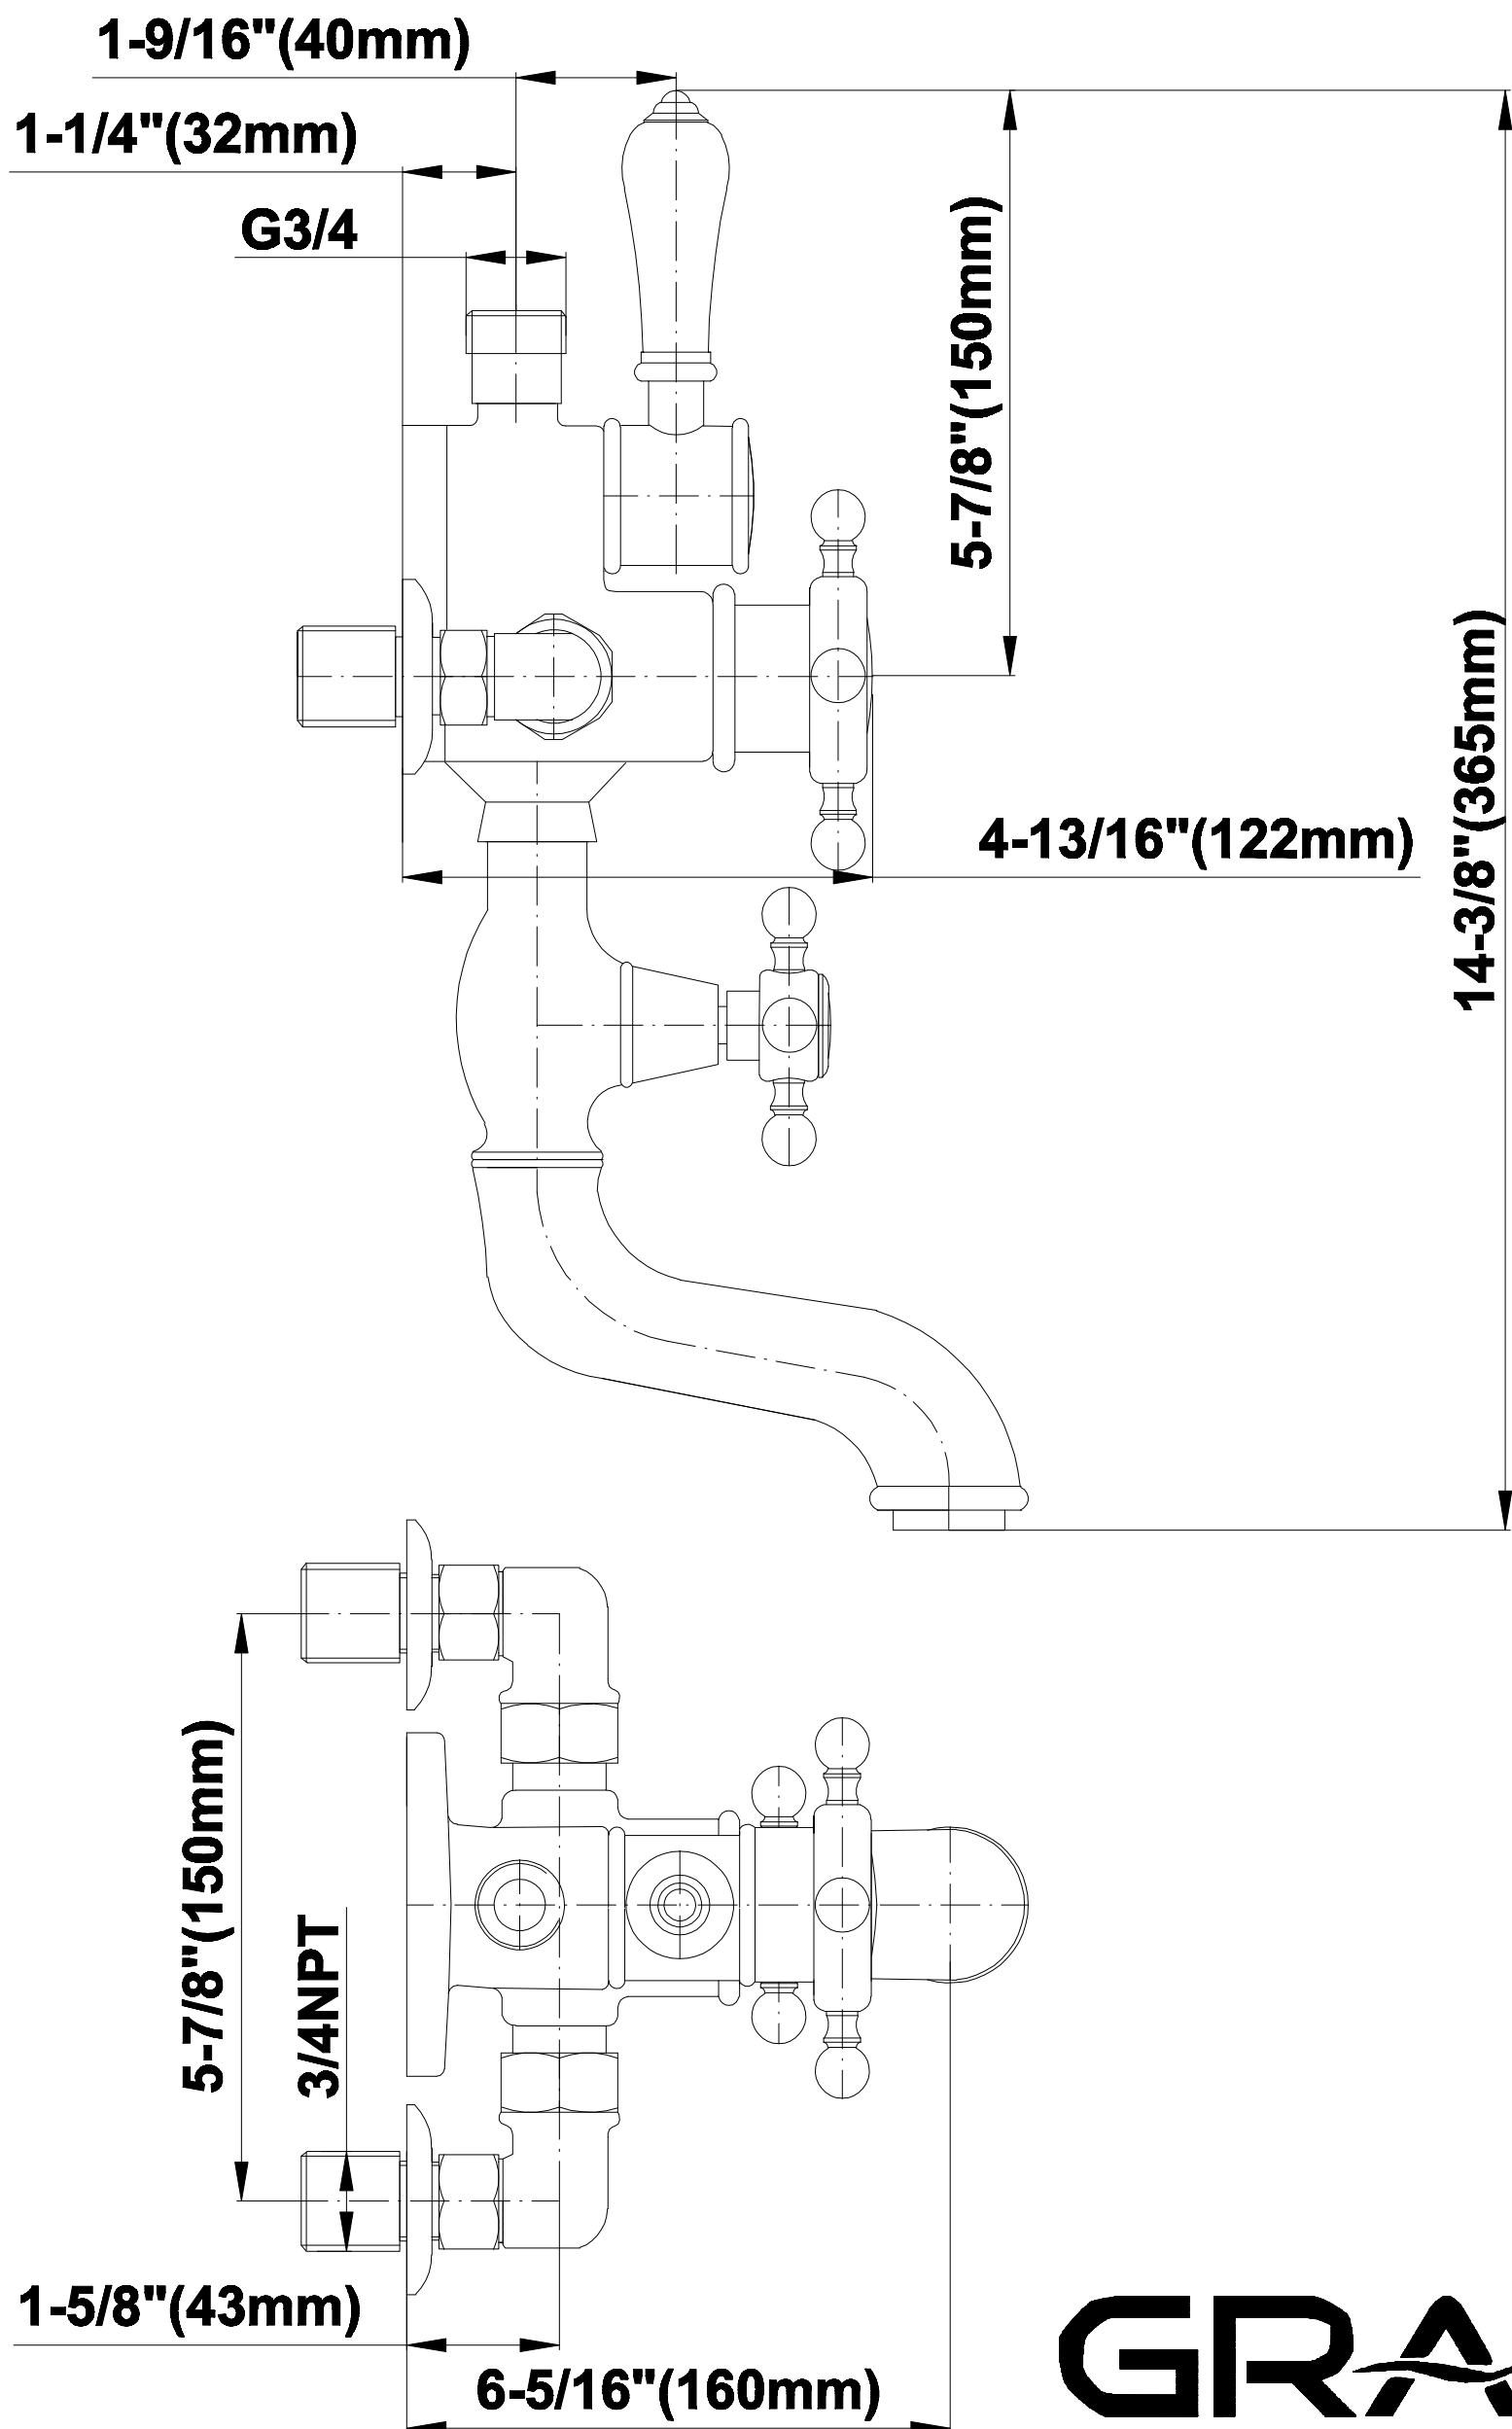

G-8910

Exposed Thermostatic Valve