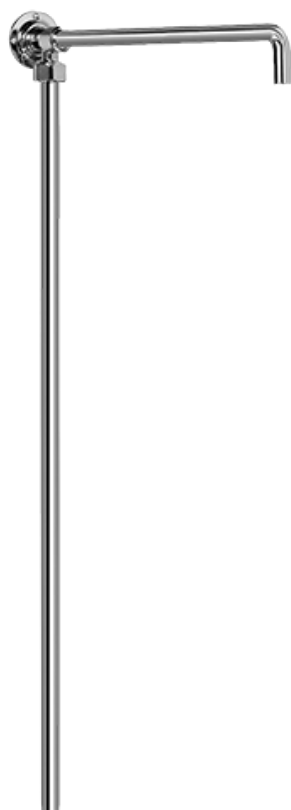

### **Information**

- Showerhead, 12" Shower Arm, Flange
- Flow rates: showerhead  $\leq$  1.8 max gpm
- Includes matching tub spout
- ADA
- CALGreen

SHOWER  
Traditional 8" Showerhead  
**G-8410**

**GRAFF®**

### Information

- Sunflower shape
- 112 no-clog, easy-clean rubber spray nozzles
- Metal ball-joint allows for showerhead angle adjustment
- Showerhead flow rate  $\leq 1.8$  max gpm
- Recommend use with ceiling shower arm
- Recommended for use at no more than 10 degrees tilt
- CALGreen

# G-8410

SHOWER  
Exposed Thermostatic Valve  
**G-8910**

---

**GRAFF®**

**Finishes**

Olive Bronze

Polished  
Chrome

Polished  
Nickel

## Exposed Thermostatic Valve

SHOWER  
Exposed Riser  
**G-8933**

**GRAFF®**

---

**Finishes**

Olive Bronze

Polished  
Chrome

Polished  
Nickel