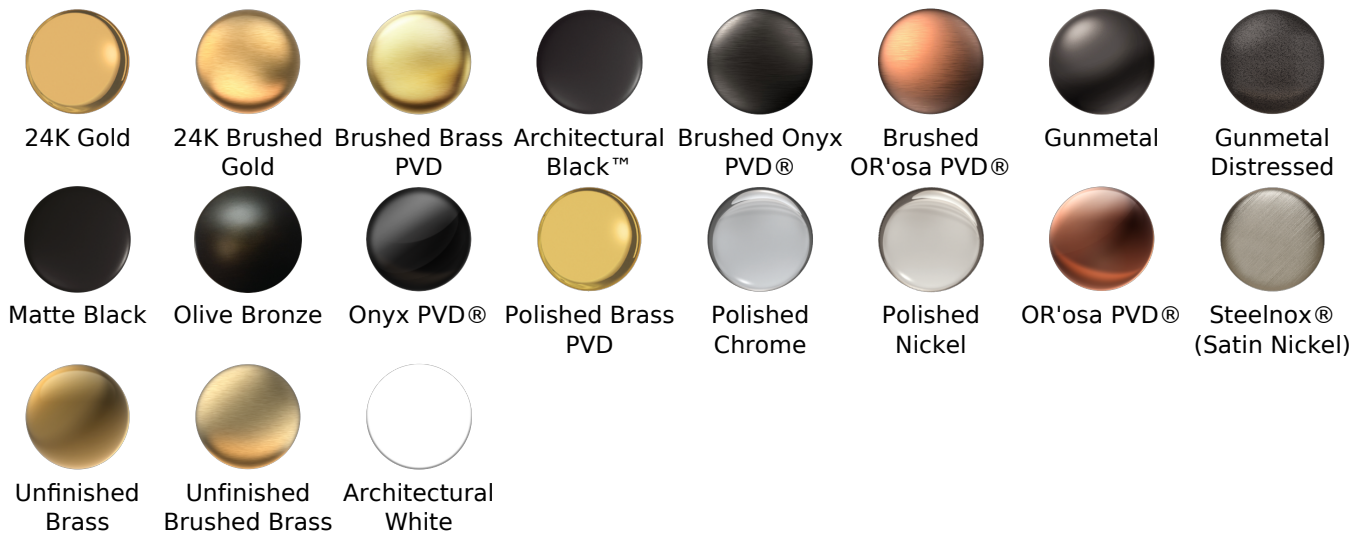

BATHROOM
 Sento Vessel Lavatory Faucet
G-6305-LM59L

Information

- Single-hole installation
- Aerated flow rate ≤ 1.2 max gpm
- 1-1/4" hole cutout
- Drain assembly not included
- Optional matching decorative trap G-9970
- ADA
- CALGreen

Finishes

G-6305-LM59L

SENTO Series