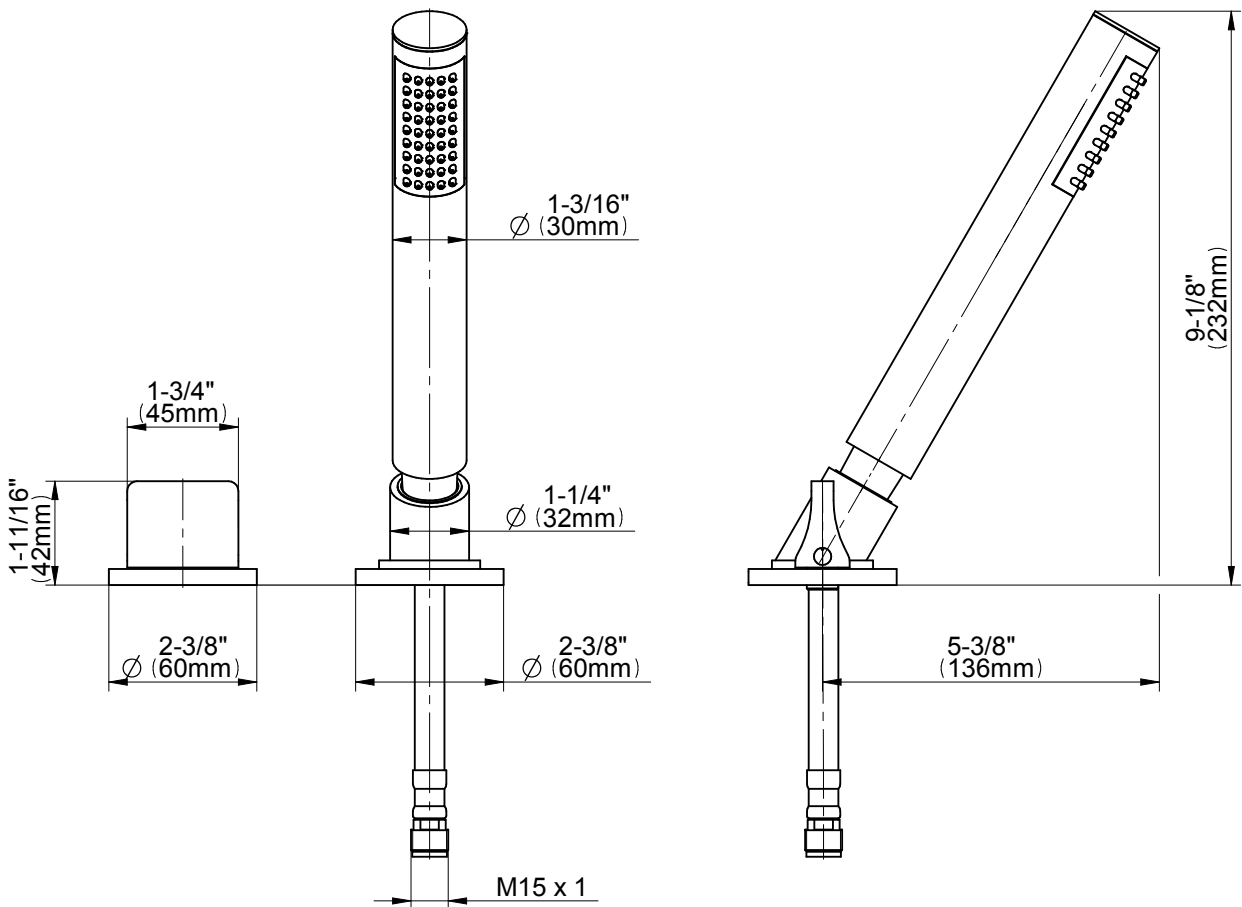

The measurements shown are for reference only. Products and specifications shown are subject to change without notice. Revised 07/2012.

www.graff-faucets.com | phone: 800-954-4723