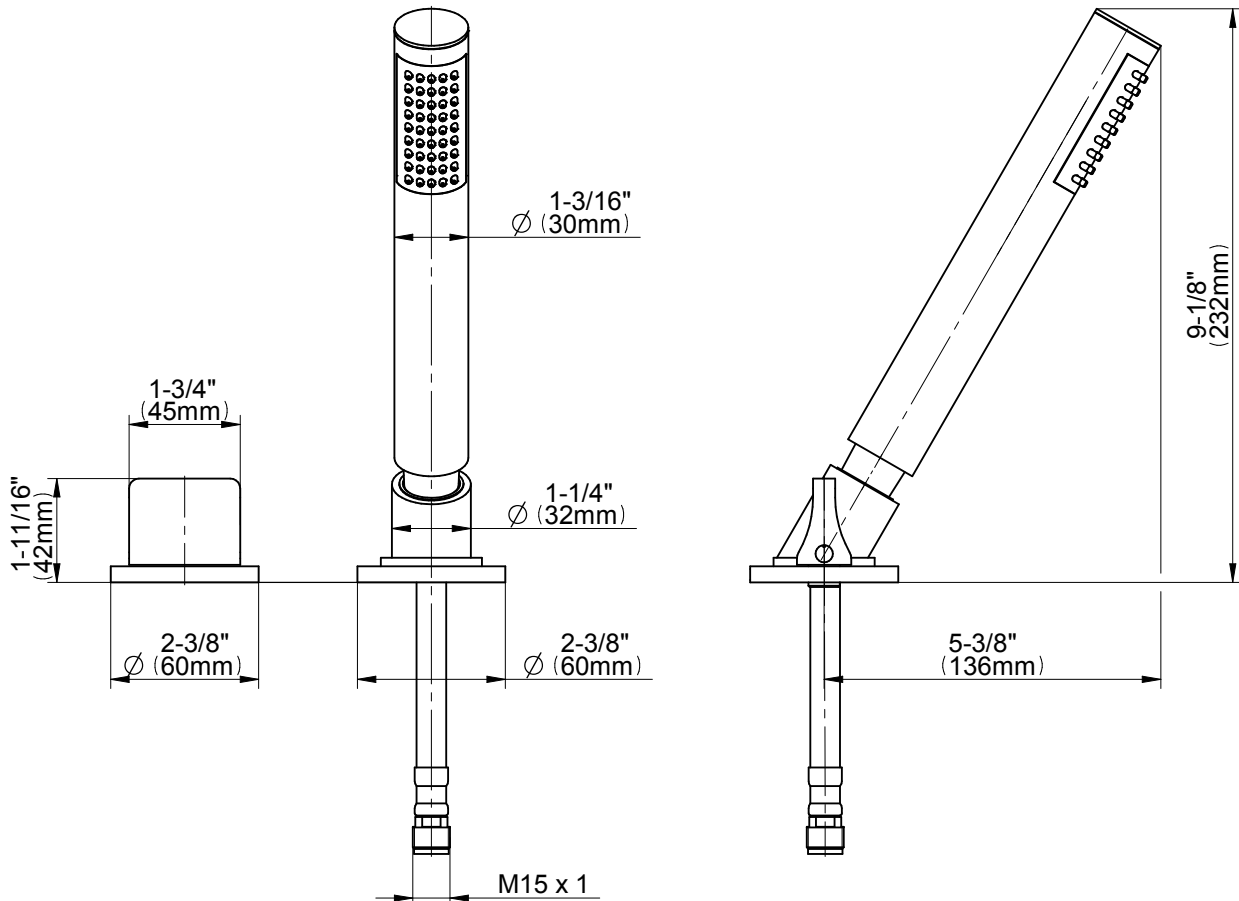

The measurements shown are for reference only. Products and specifications shown are subject to change without notice. Revised 07/2012.

www.graff-faucets.com | phone: 800-954-4723