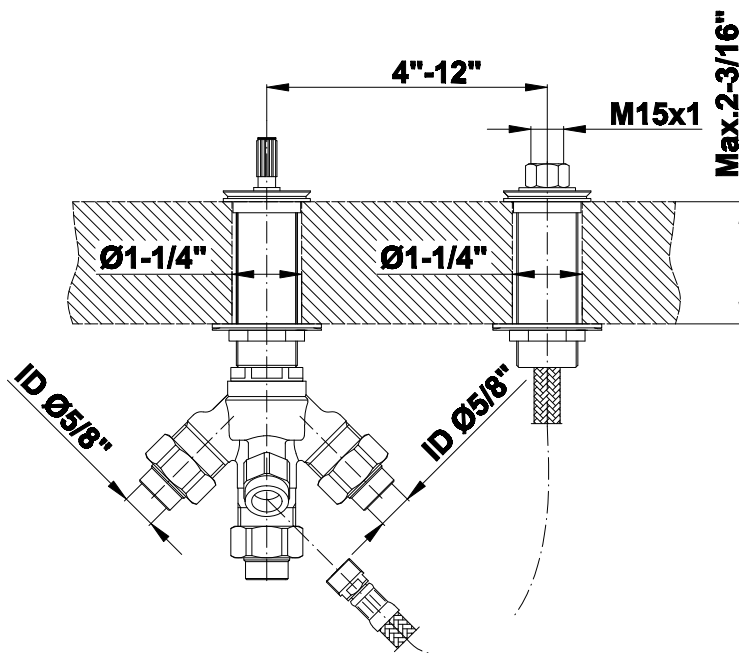

- Limited lifetime warranty

For complete warranty information go to: www.graff-faucets.com/en/info/faqs

BATHROOM
 Sento Deck-Mounted Handshower
 & Diverter Set
G-6355

GRAFF®

Information

- Matches G-6350-LM42B Roman Tub Set
- Handshower hose included