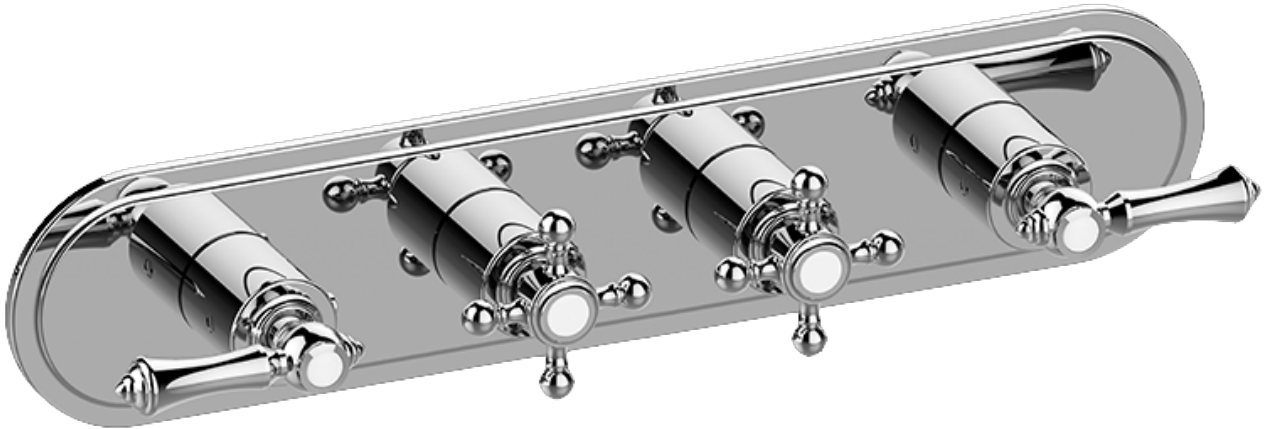

SHOWER
Canterbury M-Series Valve
Horizontal Trim with Four Handles
G-8088H-ALM15C2-T

GRAFF[®]

Information

- Four metal handles
- Decorative trim plate
- Use with M-Series rough valves
- ALM15C2, ALM34C2, ALC1C2 handles should not be used with used with 2-way or 3-way diverter valve
- ADA

Finishes

24K Gold

24K Brushed
Gold

Olive Bronze

Polished
Chrome

Polished
Nickel

Steelnox[®]
(Satin Nickel)

Vintage
Brushed Brass